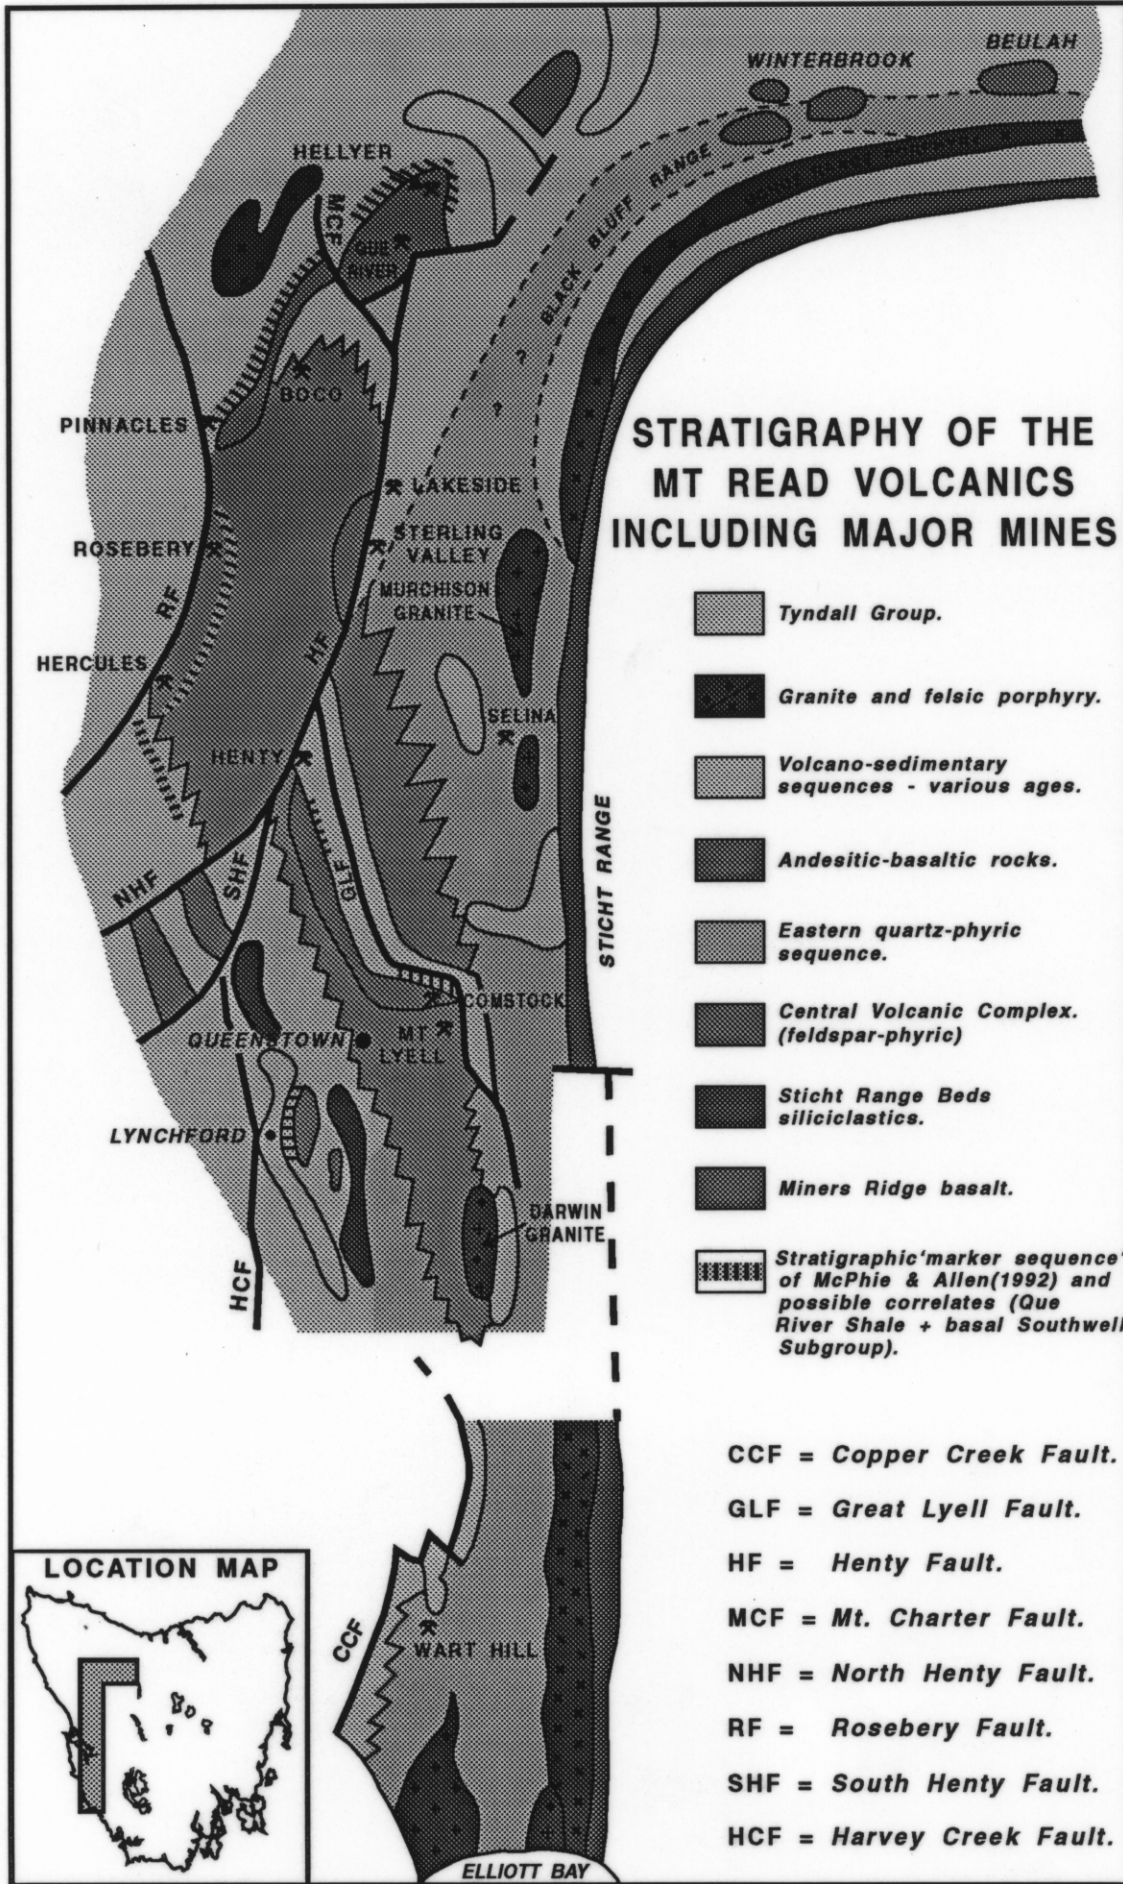

Colour slide file available Ralph Boffriol

5 cm

554

FILE: 5422EA.CDR COLOR: Composite SCREEN: Device's default TIME: Thu Sep 10 13:46:53 1992