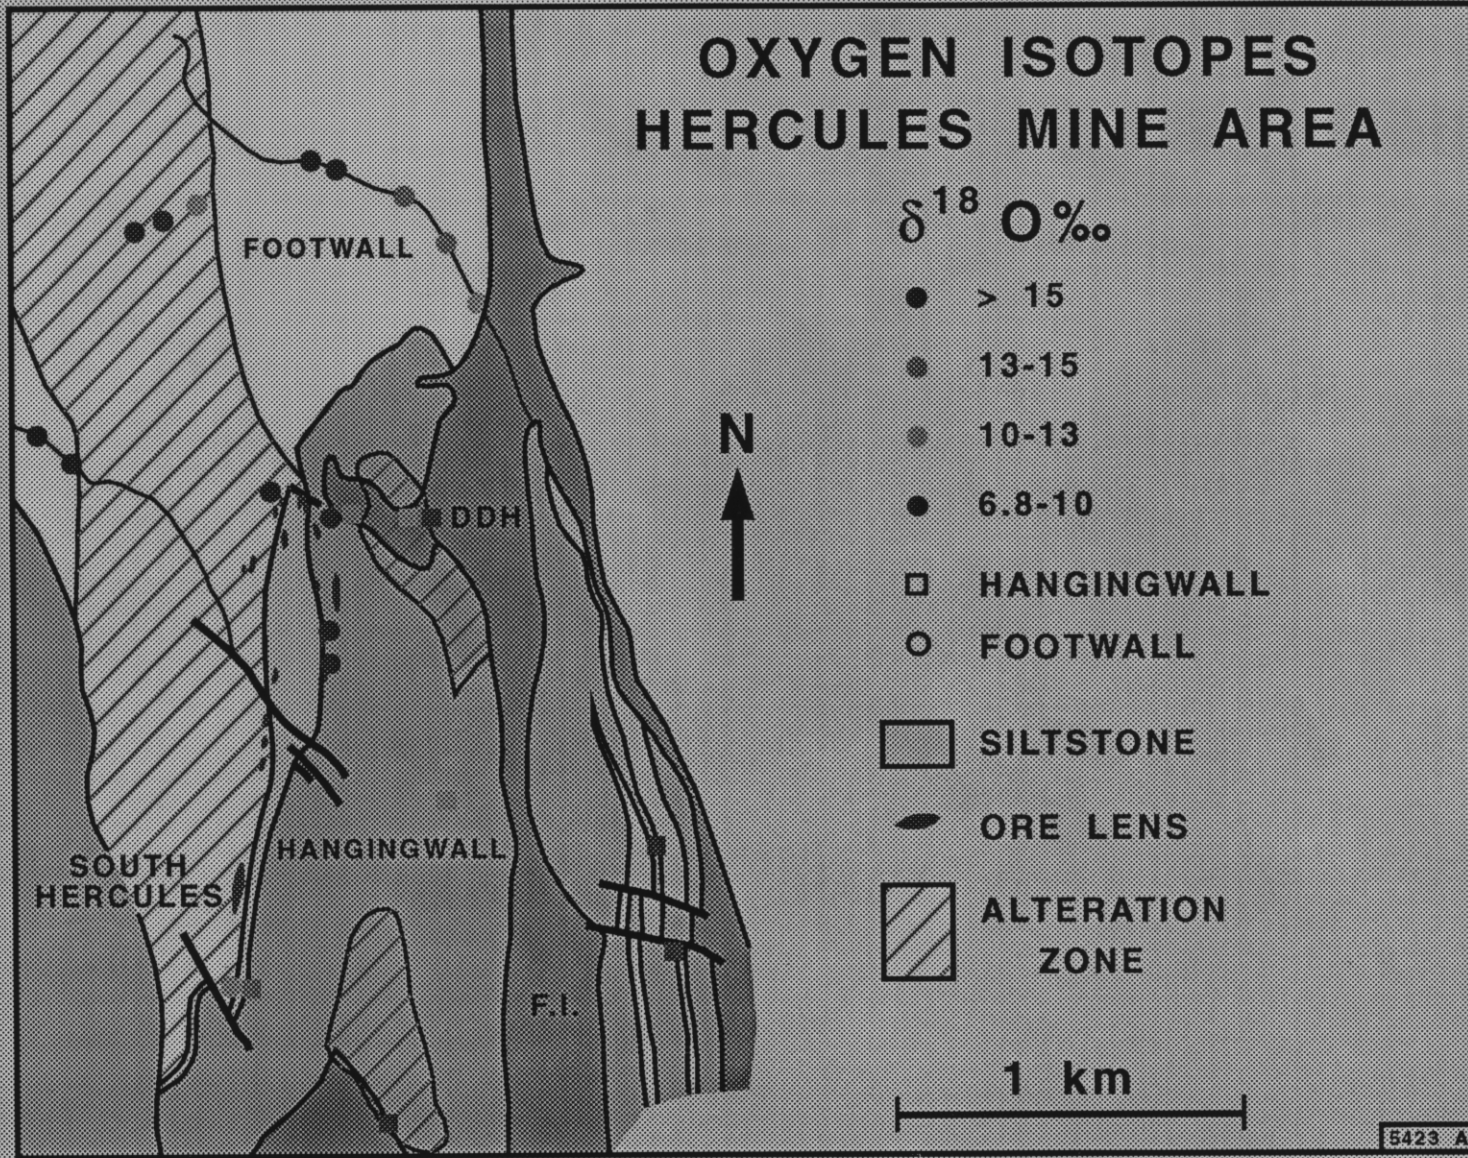

# OXYGEN ISOTOPES HERCULES MINE AREA

FIGURE 3423A: CDR: COLOR: Composite SCREEN: Desktop's default PAPER: This Rep. in April 1992

DRAWN: JSL. AUTHOR: GR. GREEN REPORT: SYMPOSIUM SEPT 1992 - COLOUR SLIDE FILE - Corel Draw