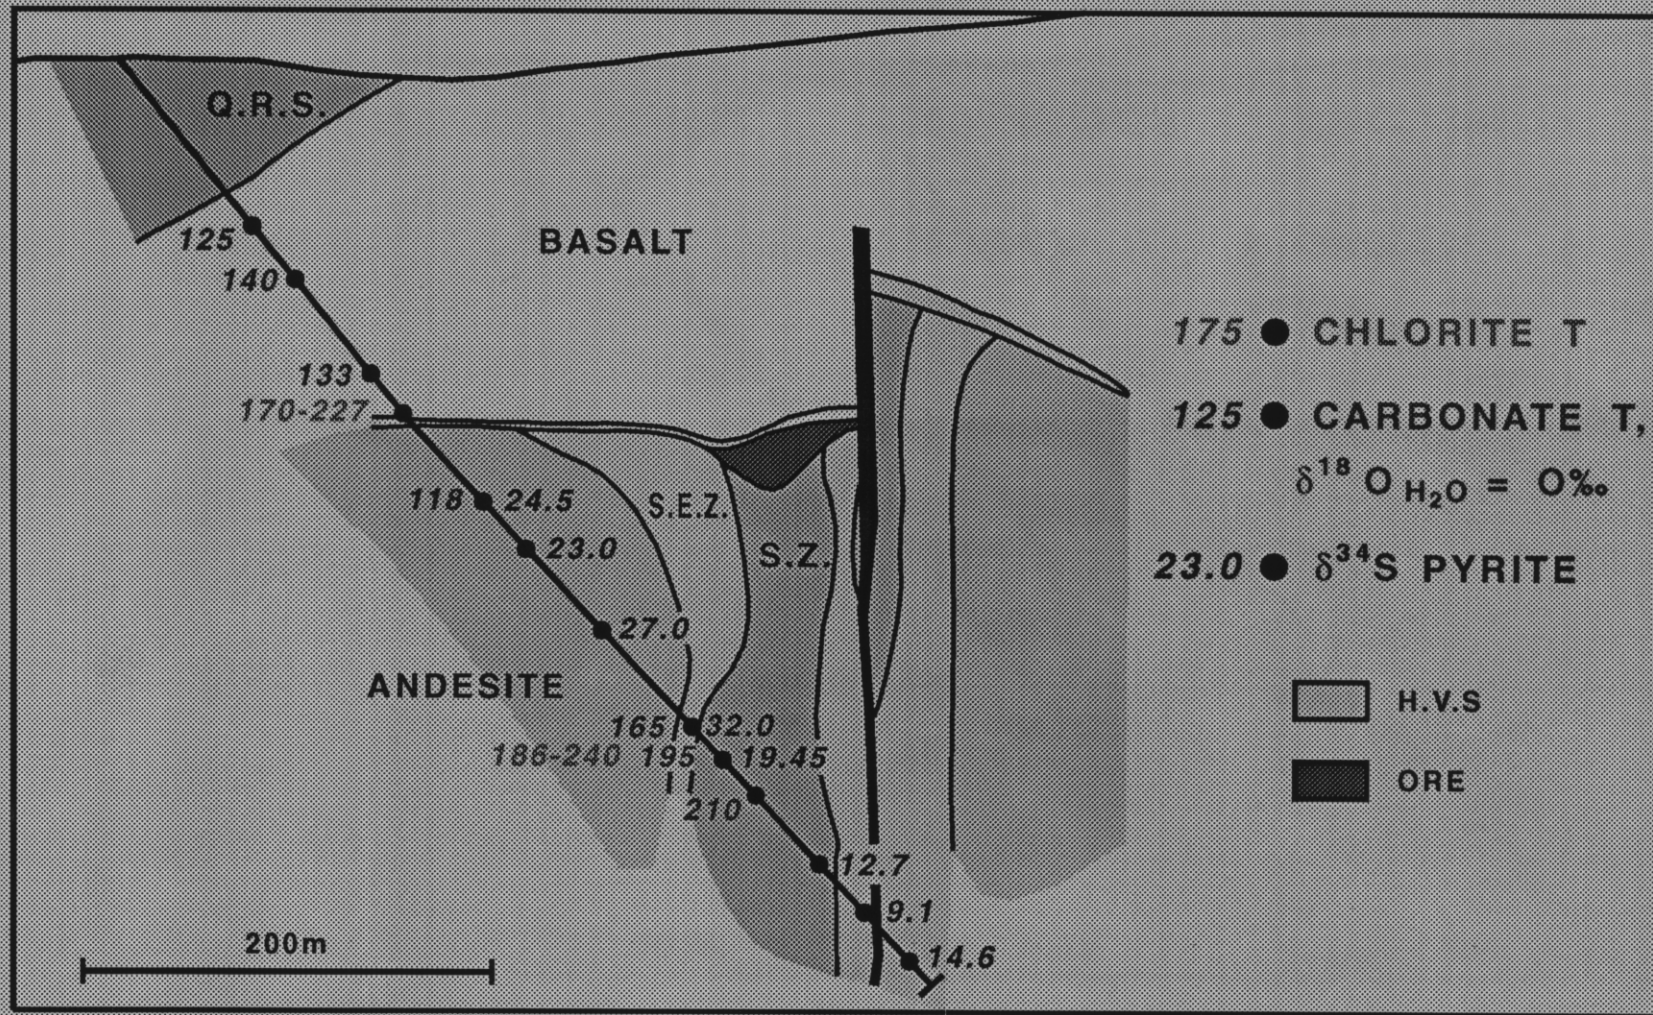

5 cm

FILE: 542JB.CDR COLOR: Composite SCREEN: Device's default TIME: Thu Sep 10 10:19:25 1992

HELLYER - 10450 to 10500mN

5423B

Drawn - JSL, Author G.R. Green - Colour Slide, "Symposium Sept 1992"