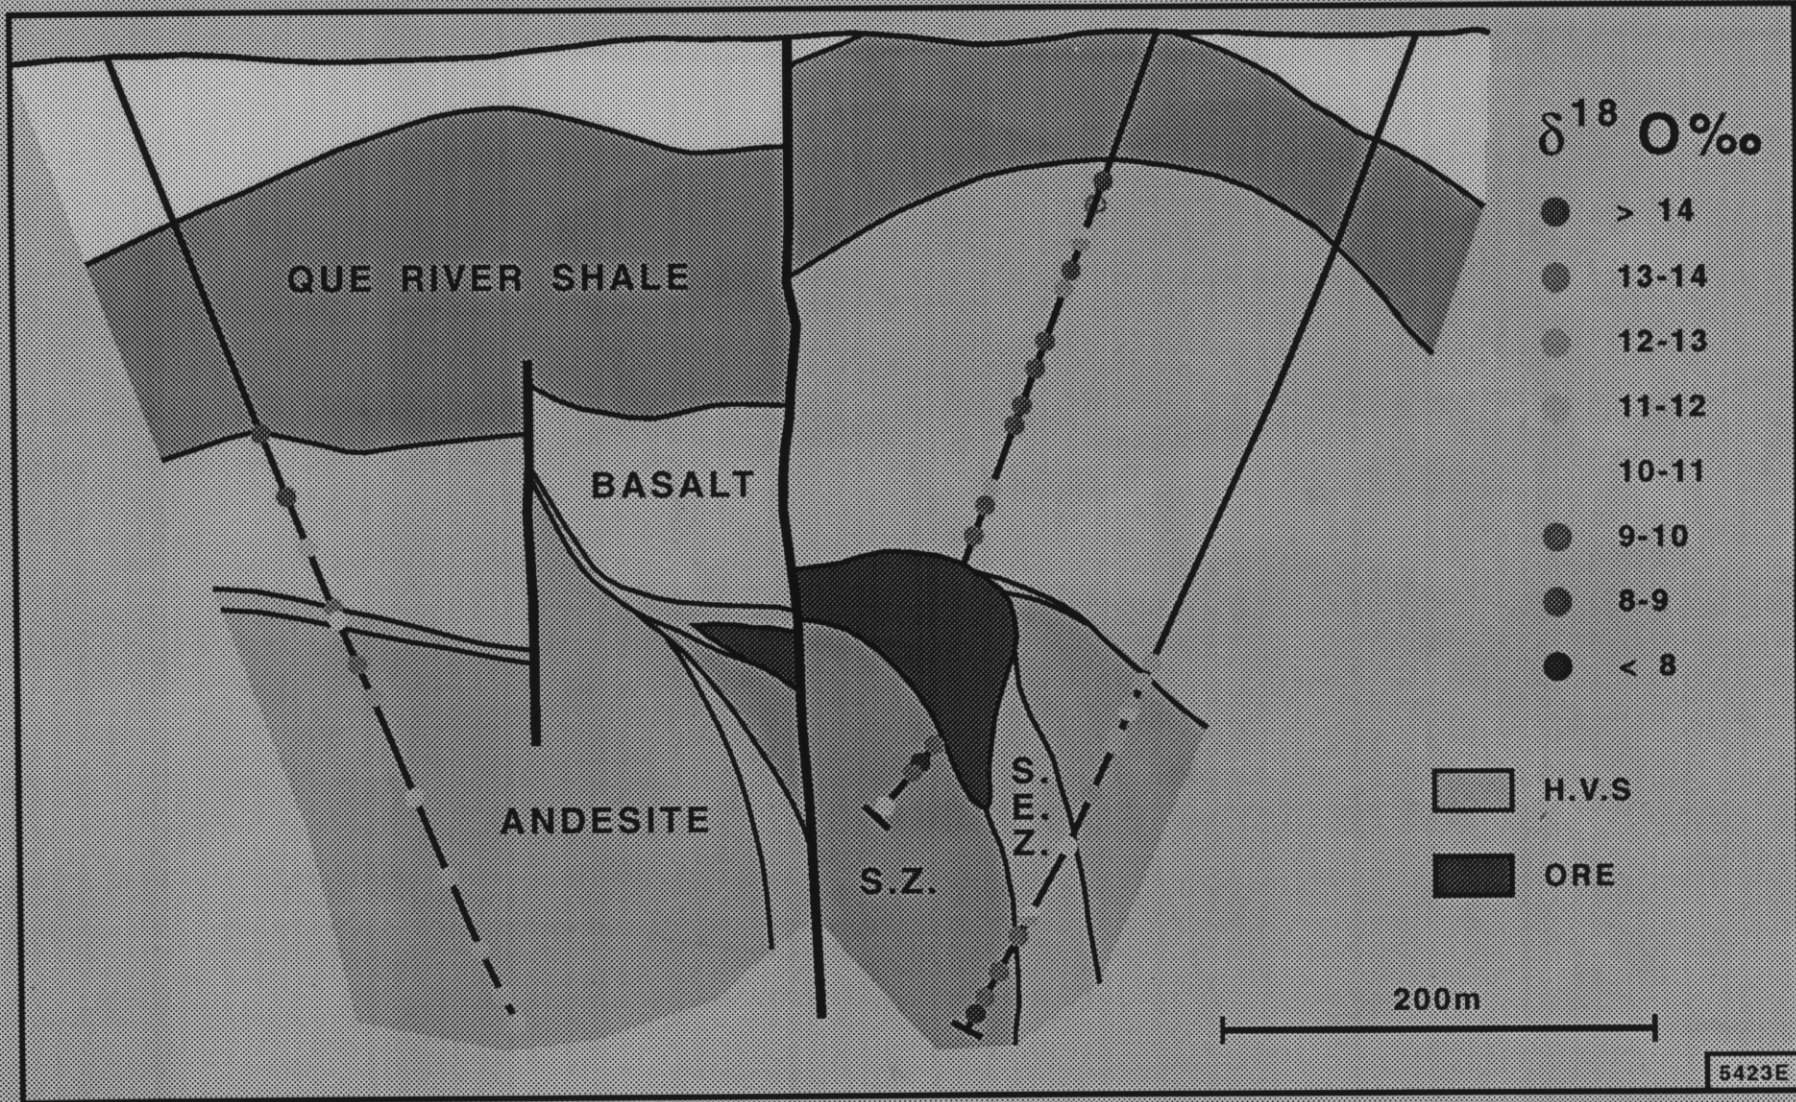

MISSING ~~new~~ point is now added ~~to~~

5 cm

# HELLYER - 10850 to 10900mN

Drawn: JSL

Author: G.R. Green

Report: SYMPOSIUM Sept 1992

FILE: 5423E.DWG COLOR: COMPOSITE SCREEN: DWTIN'S DEFAULT TIME: Wed Sep 09 11:44:22 1992