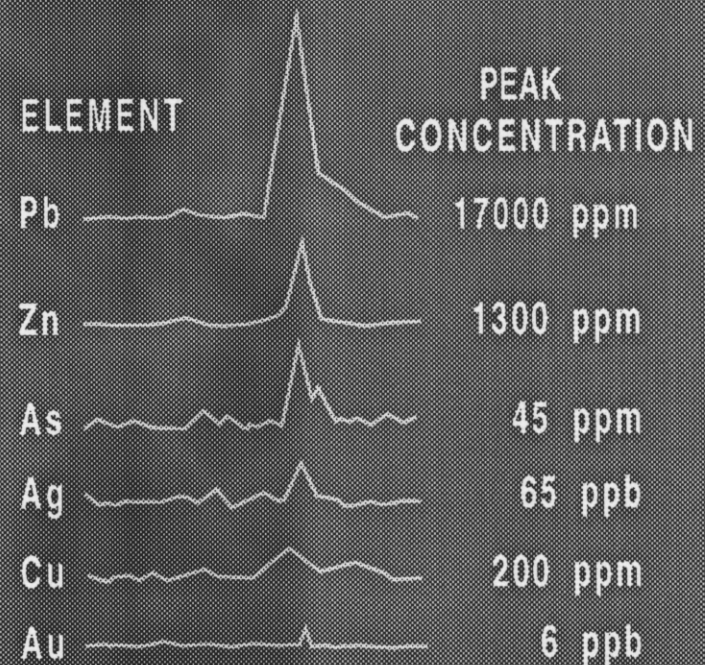

5 cm

ANOMALY DEFINITION (Pb) AND TRAVERSE 100S RESULTS FOR "C" HORIZON AND HUMINEX SYSTEM, WARATAH, TASMANIA