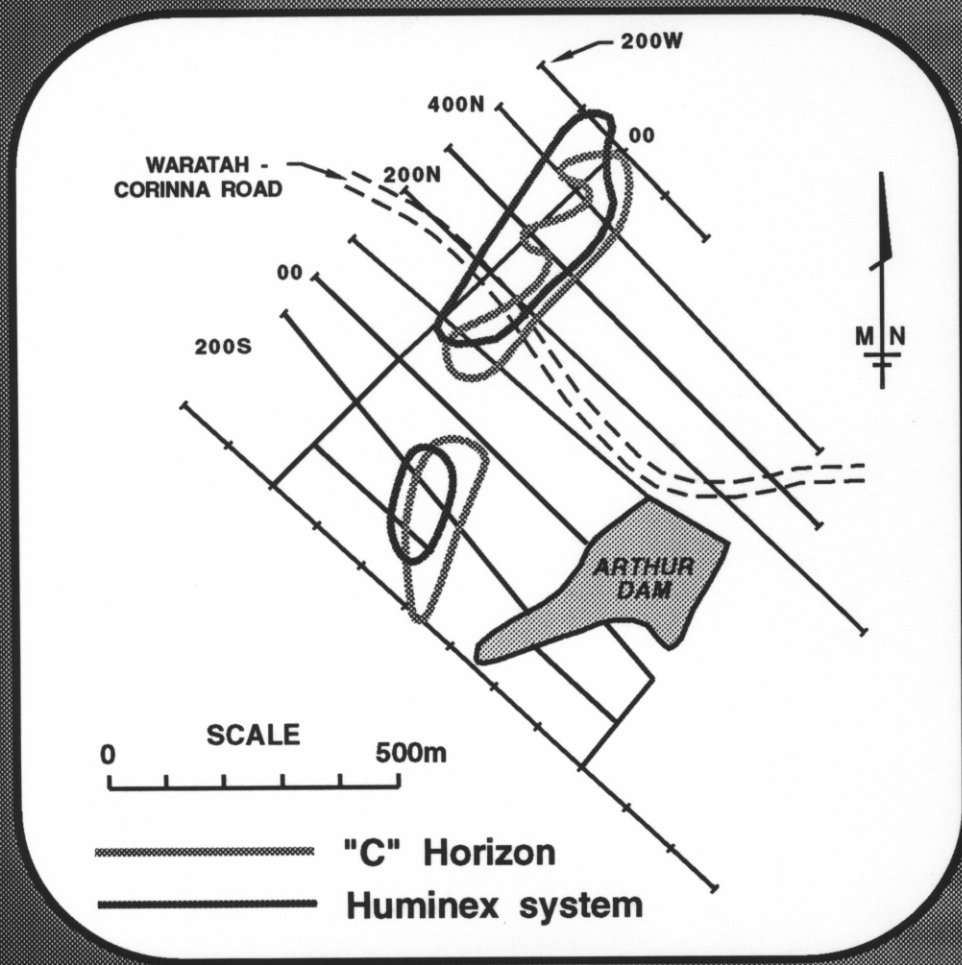

5 cm

ANOMALY DEFINITION (Pb) AND TRAVERSE 100S RESULTS FOR "C" HORIZON AND HUMINEX SYSTEM, WARATAH, TASMANIA