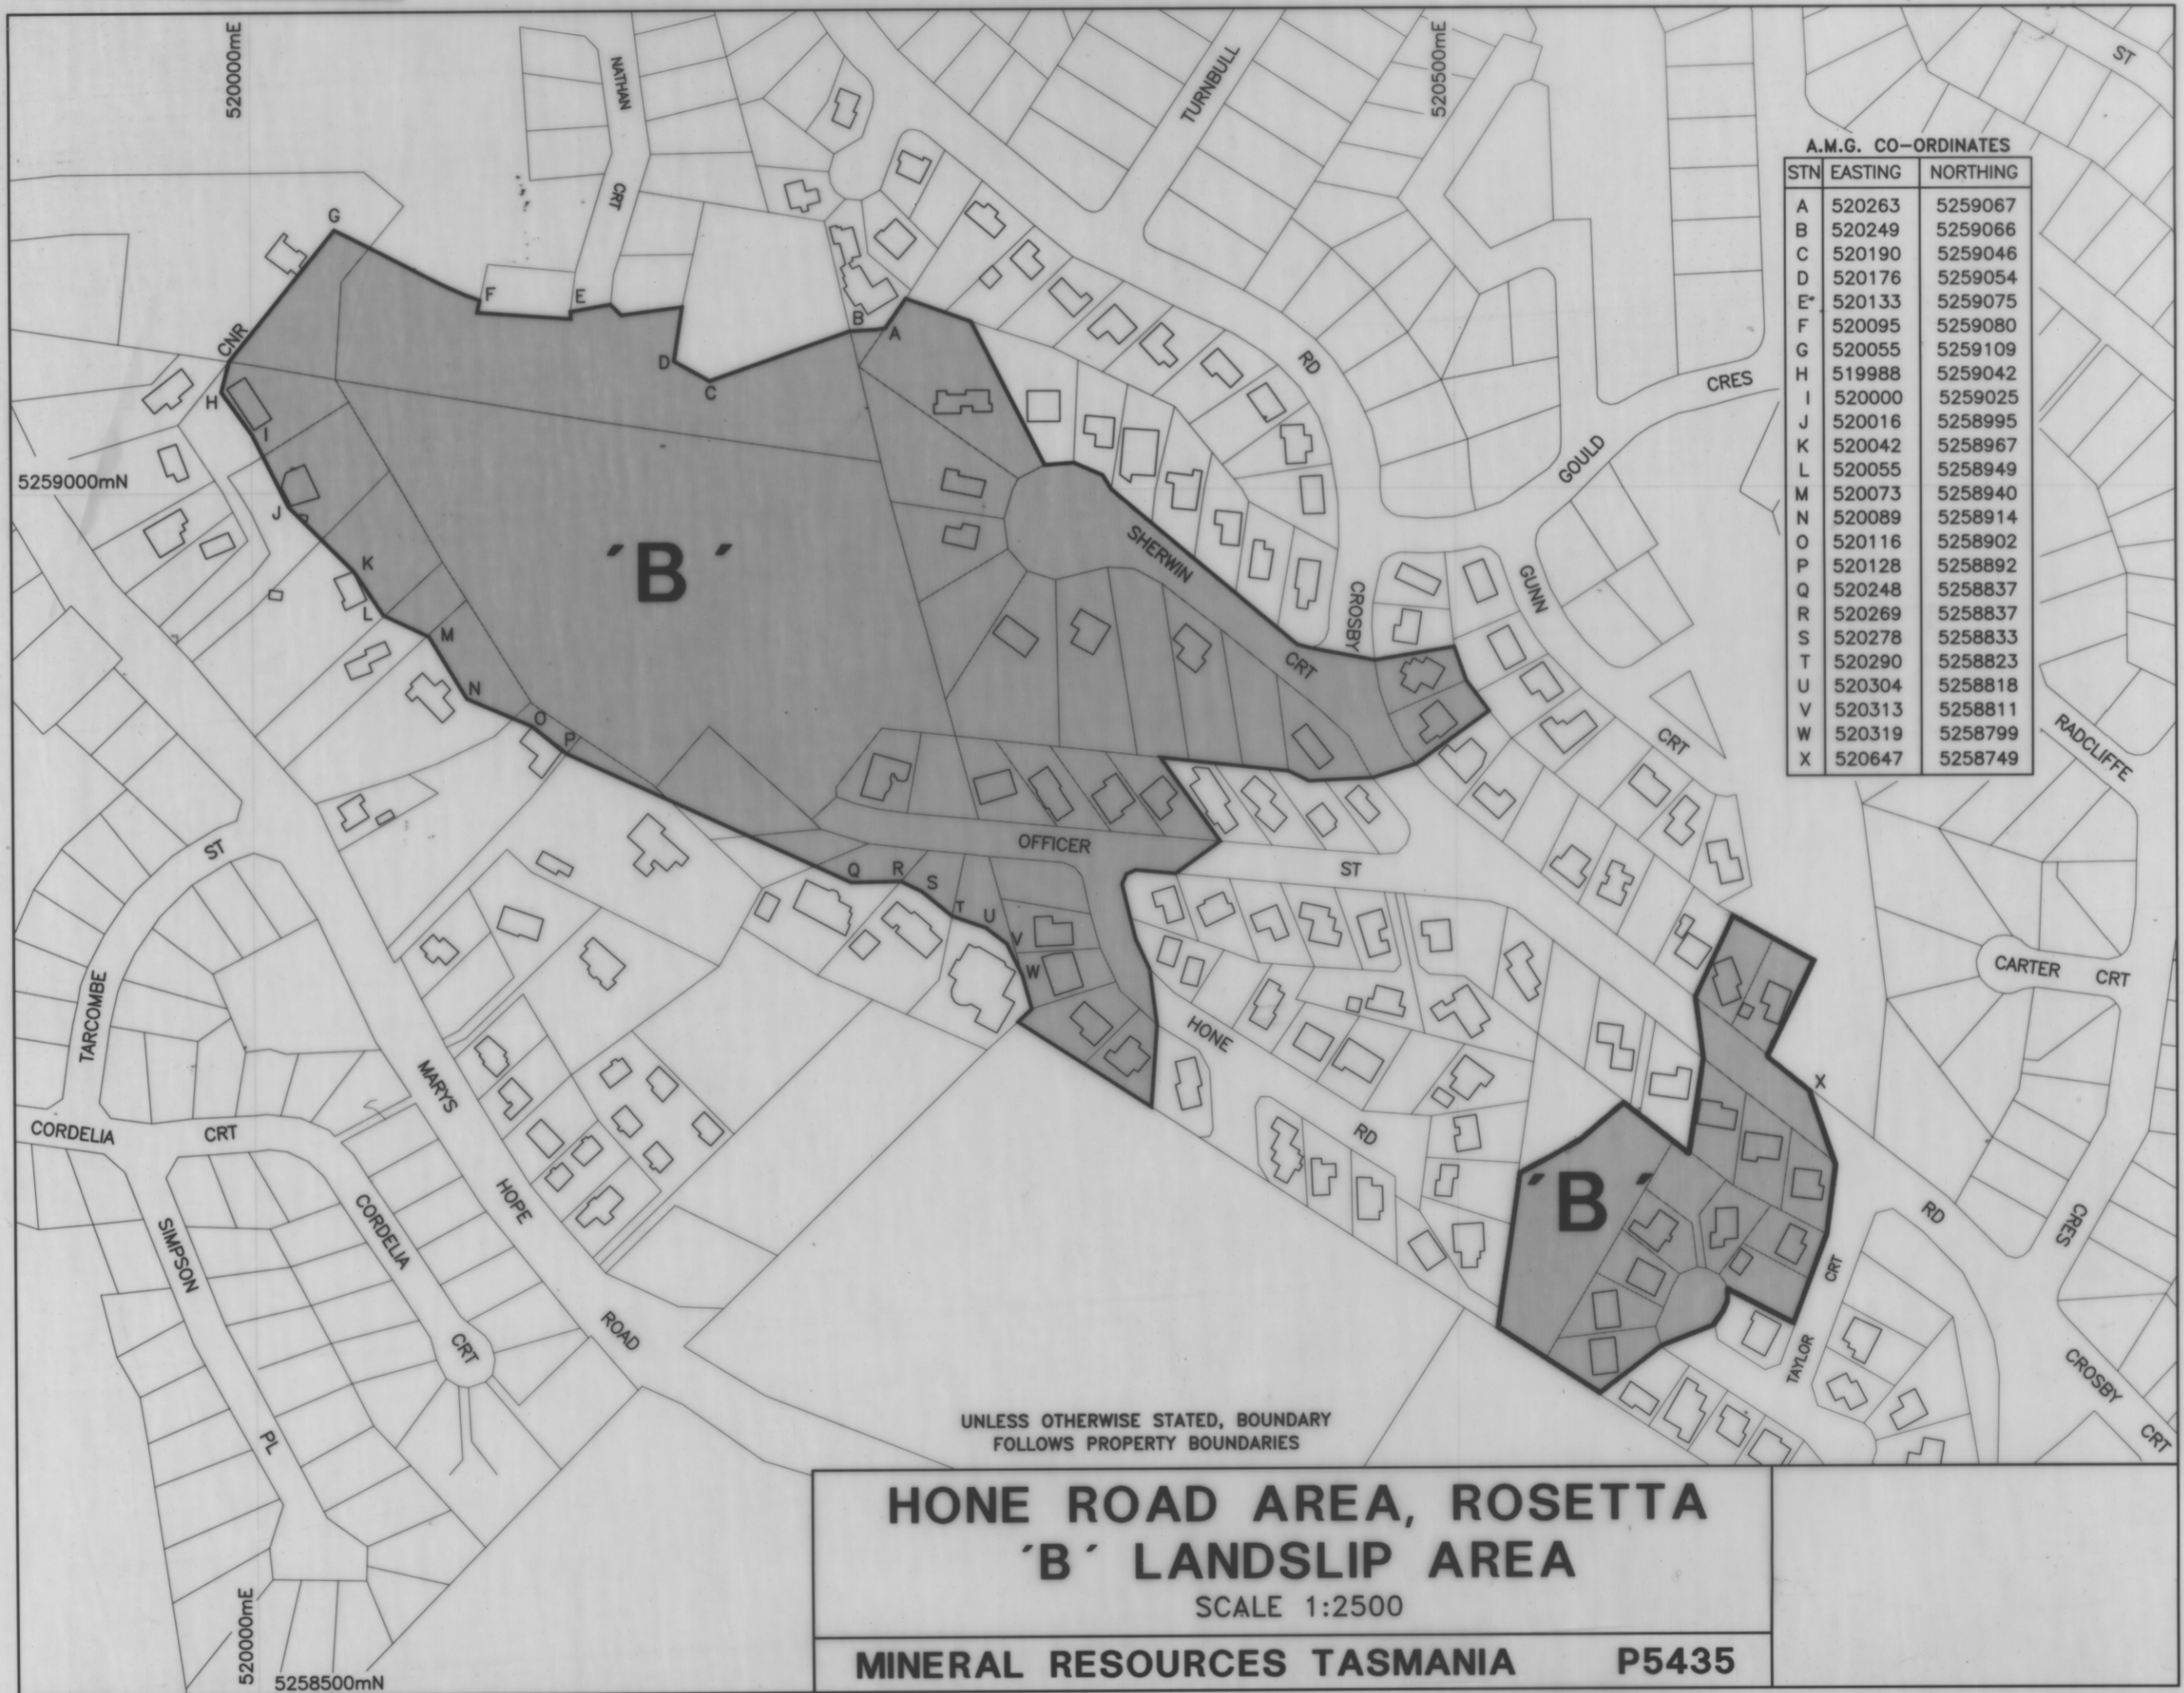

5435

629

5 cm

**HONE ROAD AREA, ROSETTA  
'B' LANDSLIP AREA**

SCALE 1:2500

**MINERAL RESOURCES TASMANIA**

**P5435**

JUNE 1993