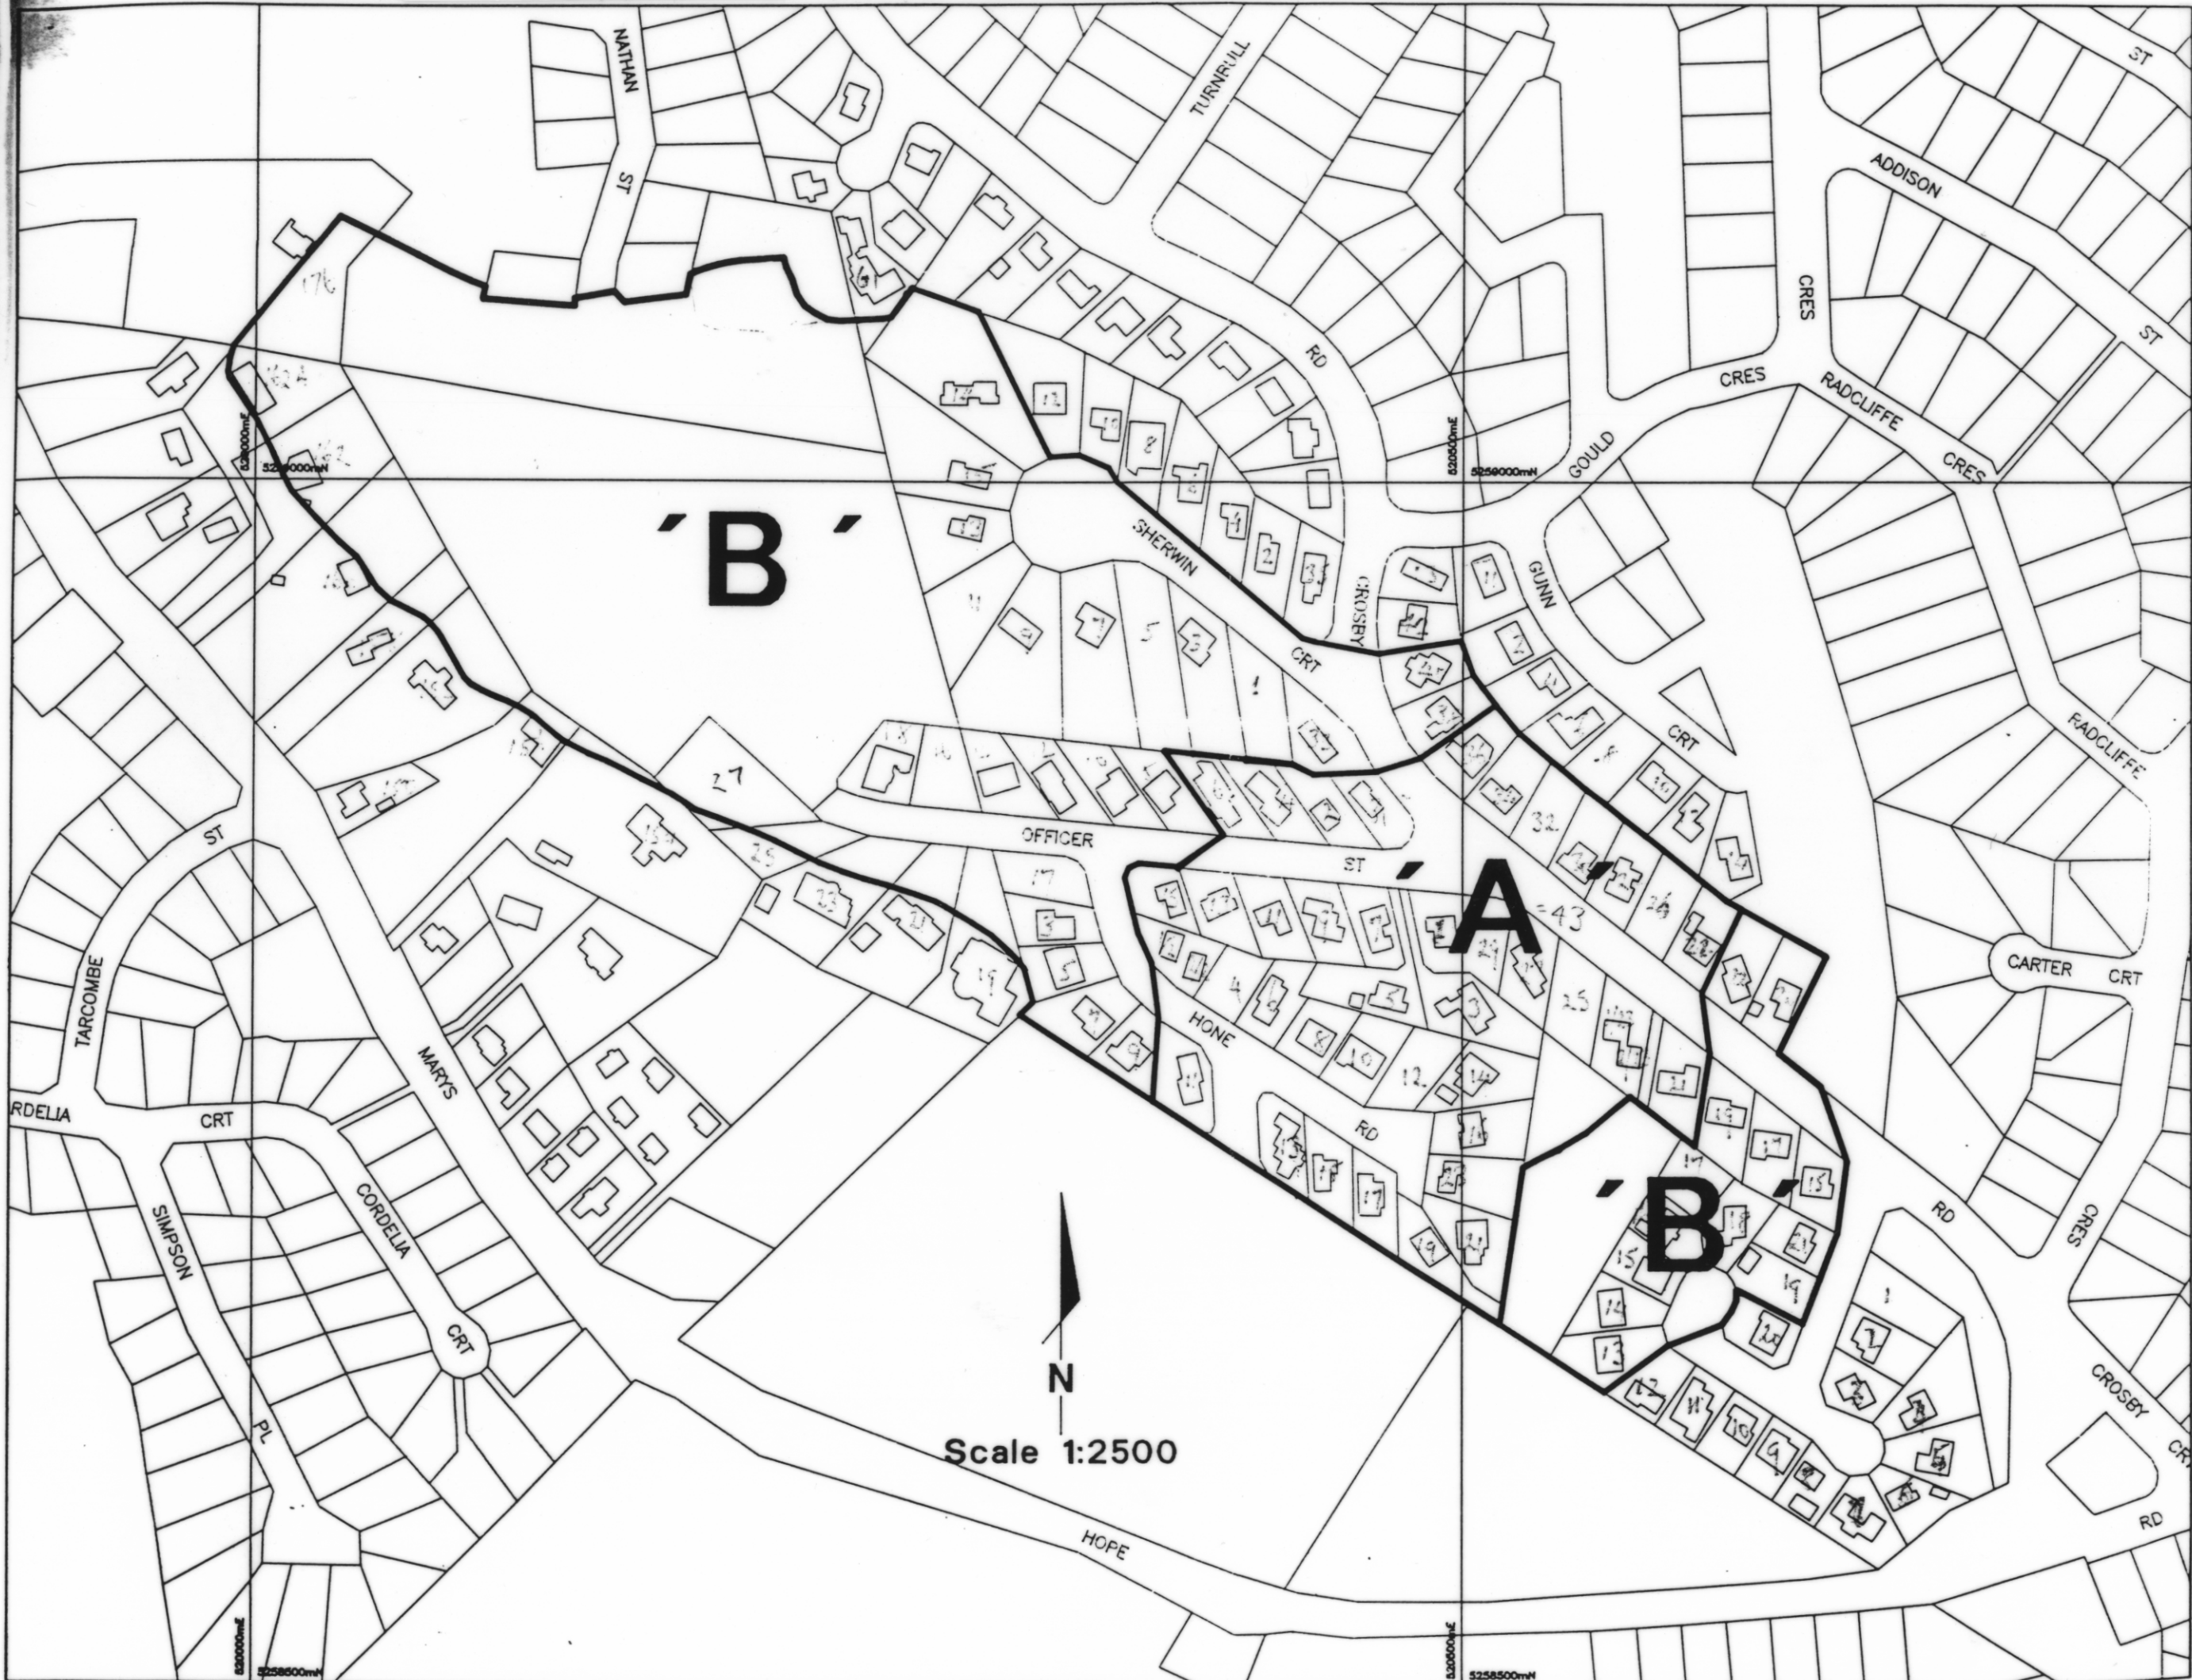

5435 A

630

5 cm

5435 A

HONE ROAD AREA, ROSETTA

'A' AND 'B' LANDSLIDE ZONES

DIVISION OF MINES & MINERAL RESOURCES. 06/08/91.

SEE NOTE OVERLEAF

see also plan 5435