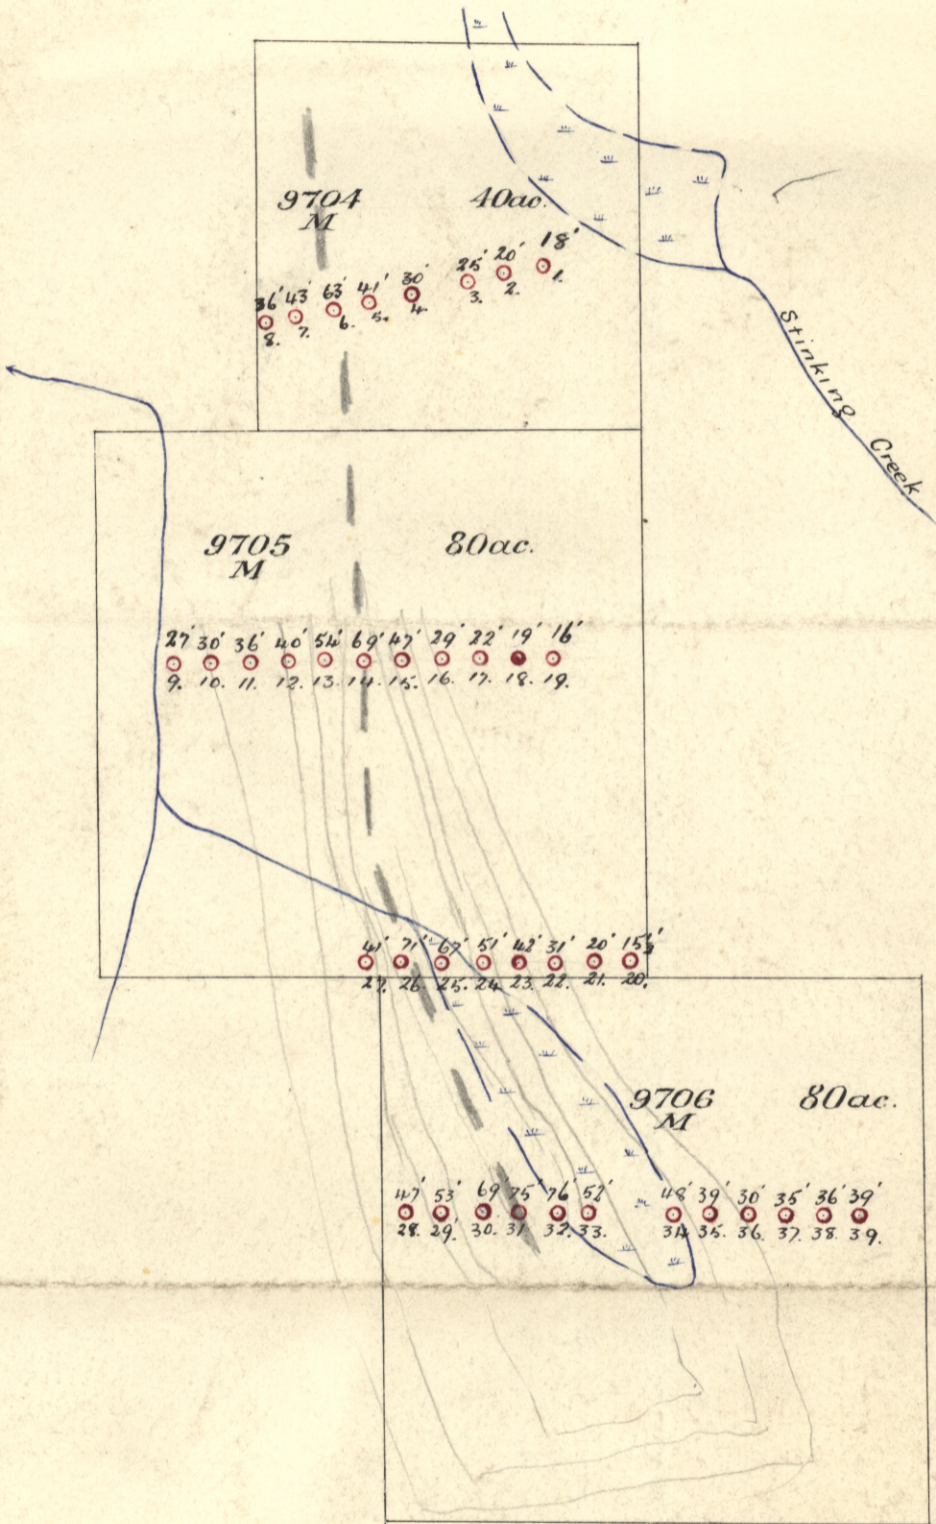

548-25

GLADSTONE

Scale 8 inches to one mile.

166

548

Value trace only. Soft and hard slate bottom

It is very doubtful if these boxes were sunk to rock bottom. L.S.