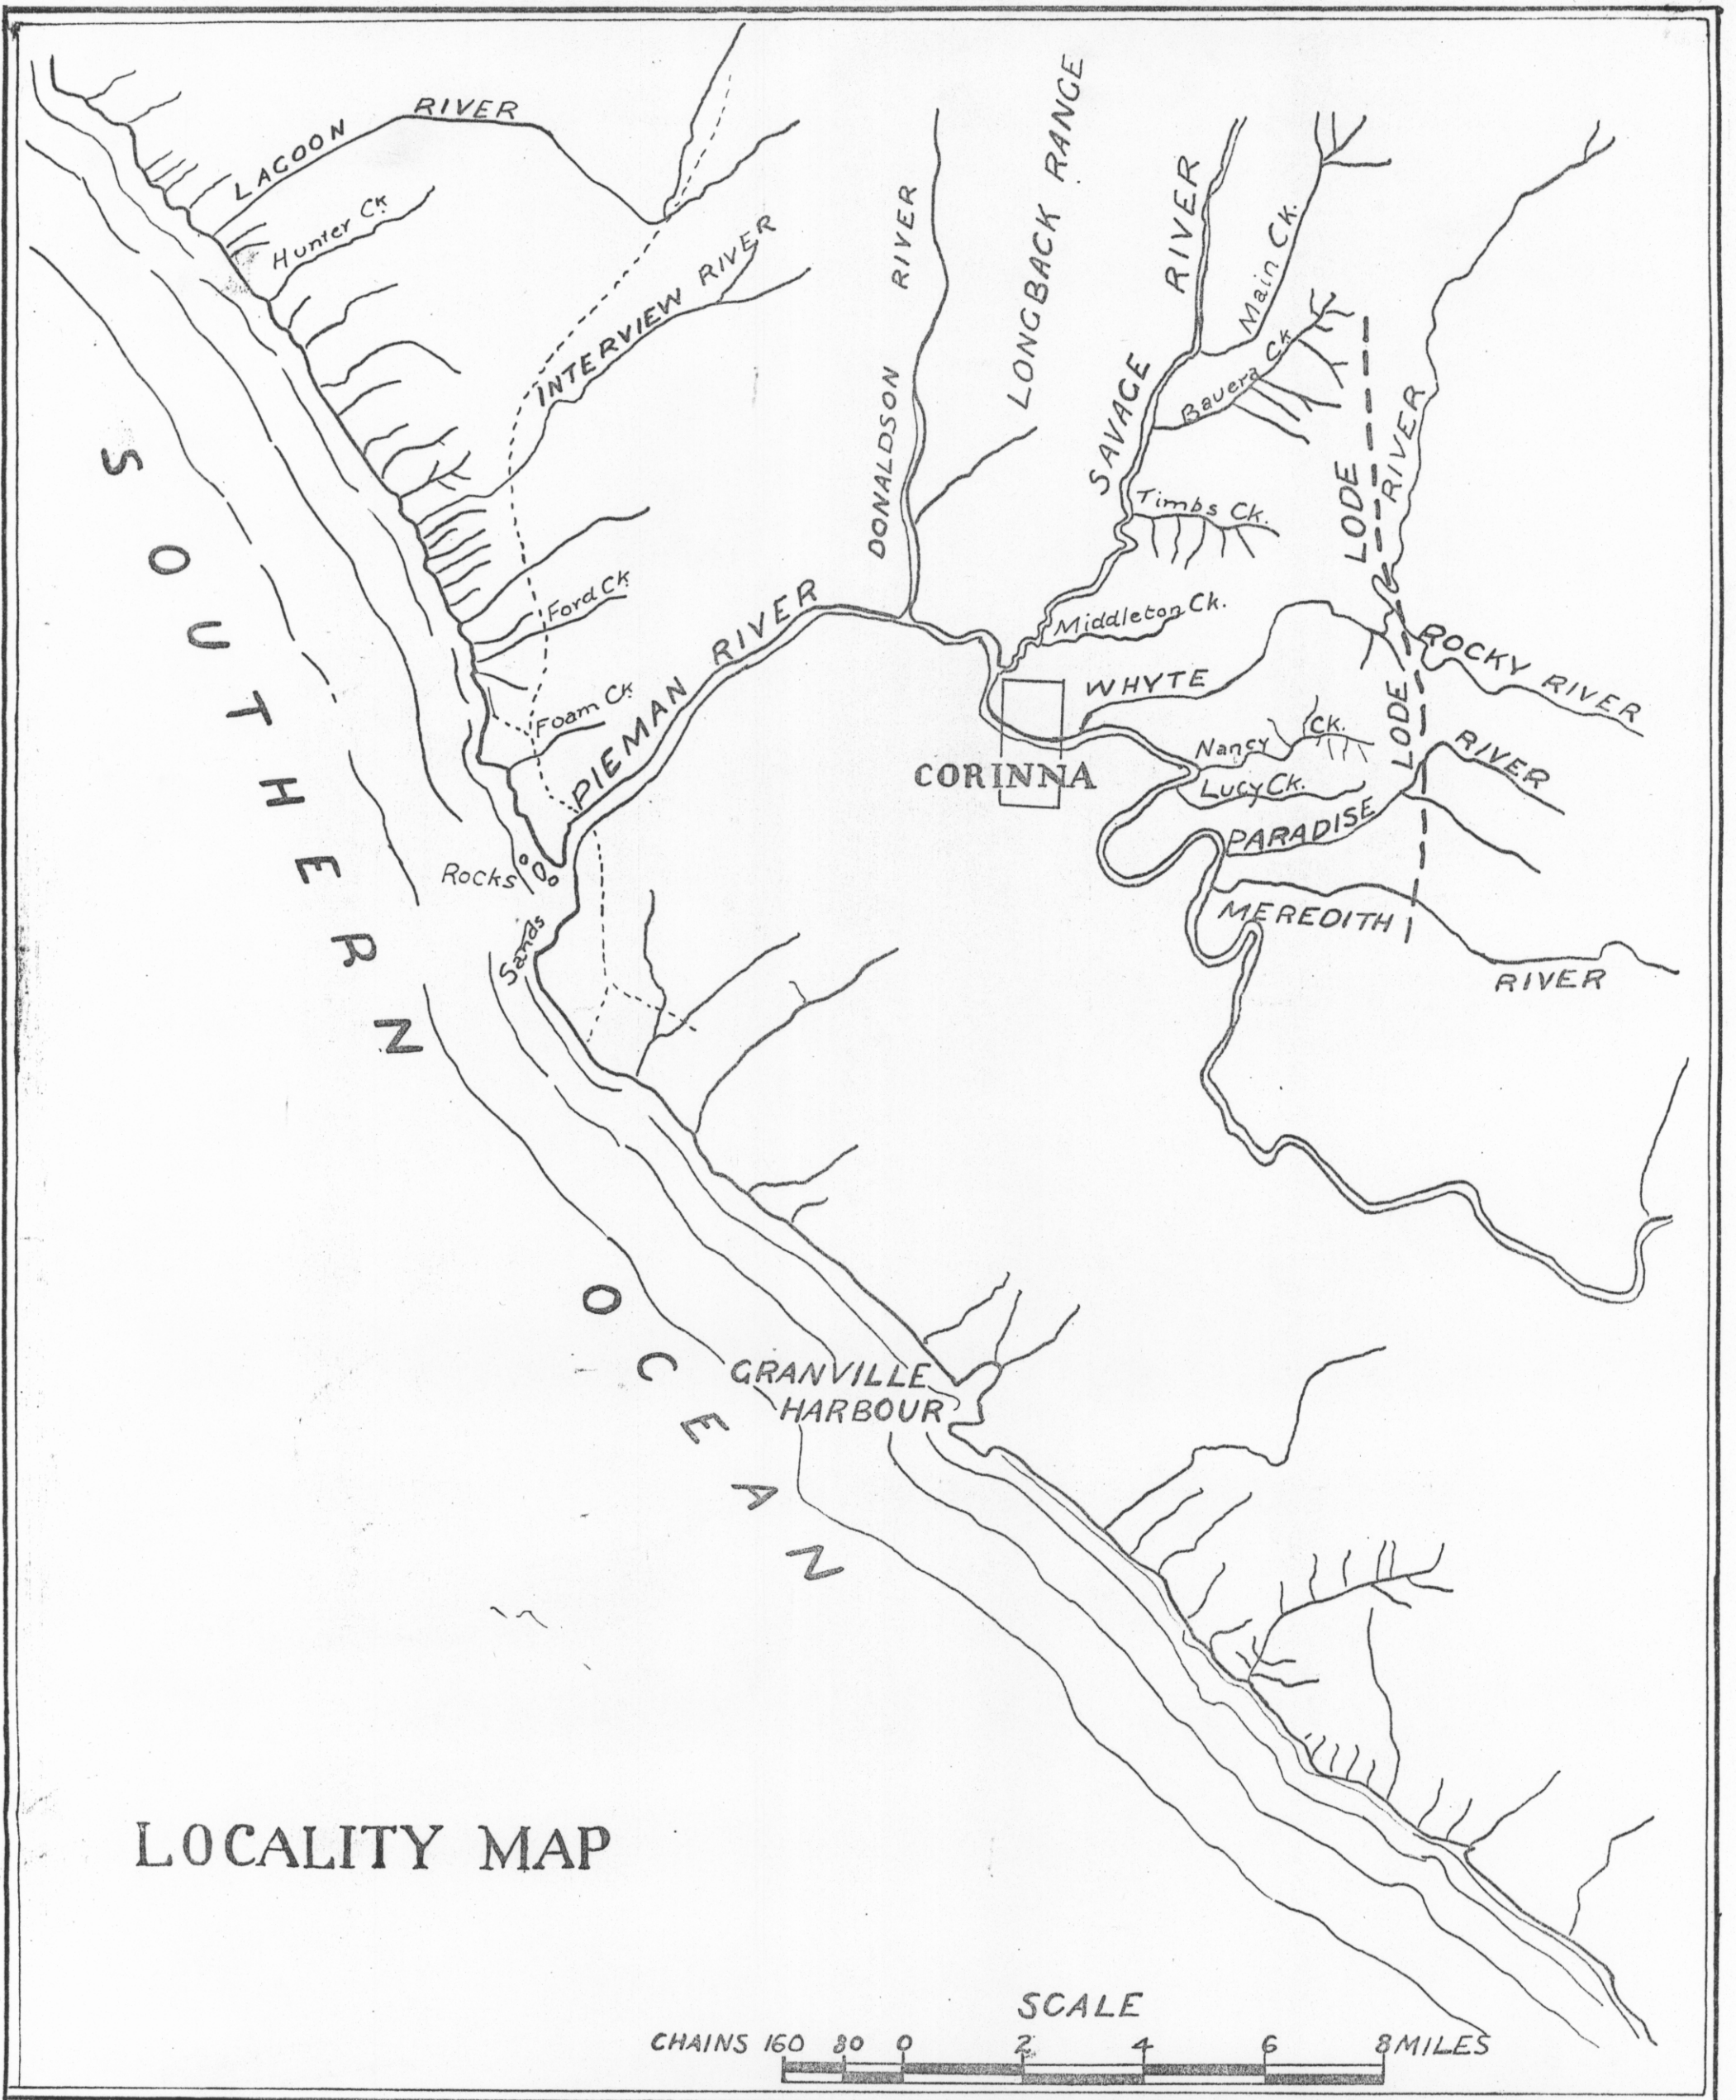

5 cm

LOCALITY MAP

SCALE  
 CHAINS 160 80 0 2 4 6 8 MILES