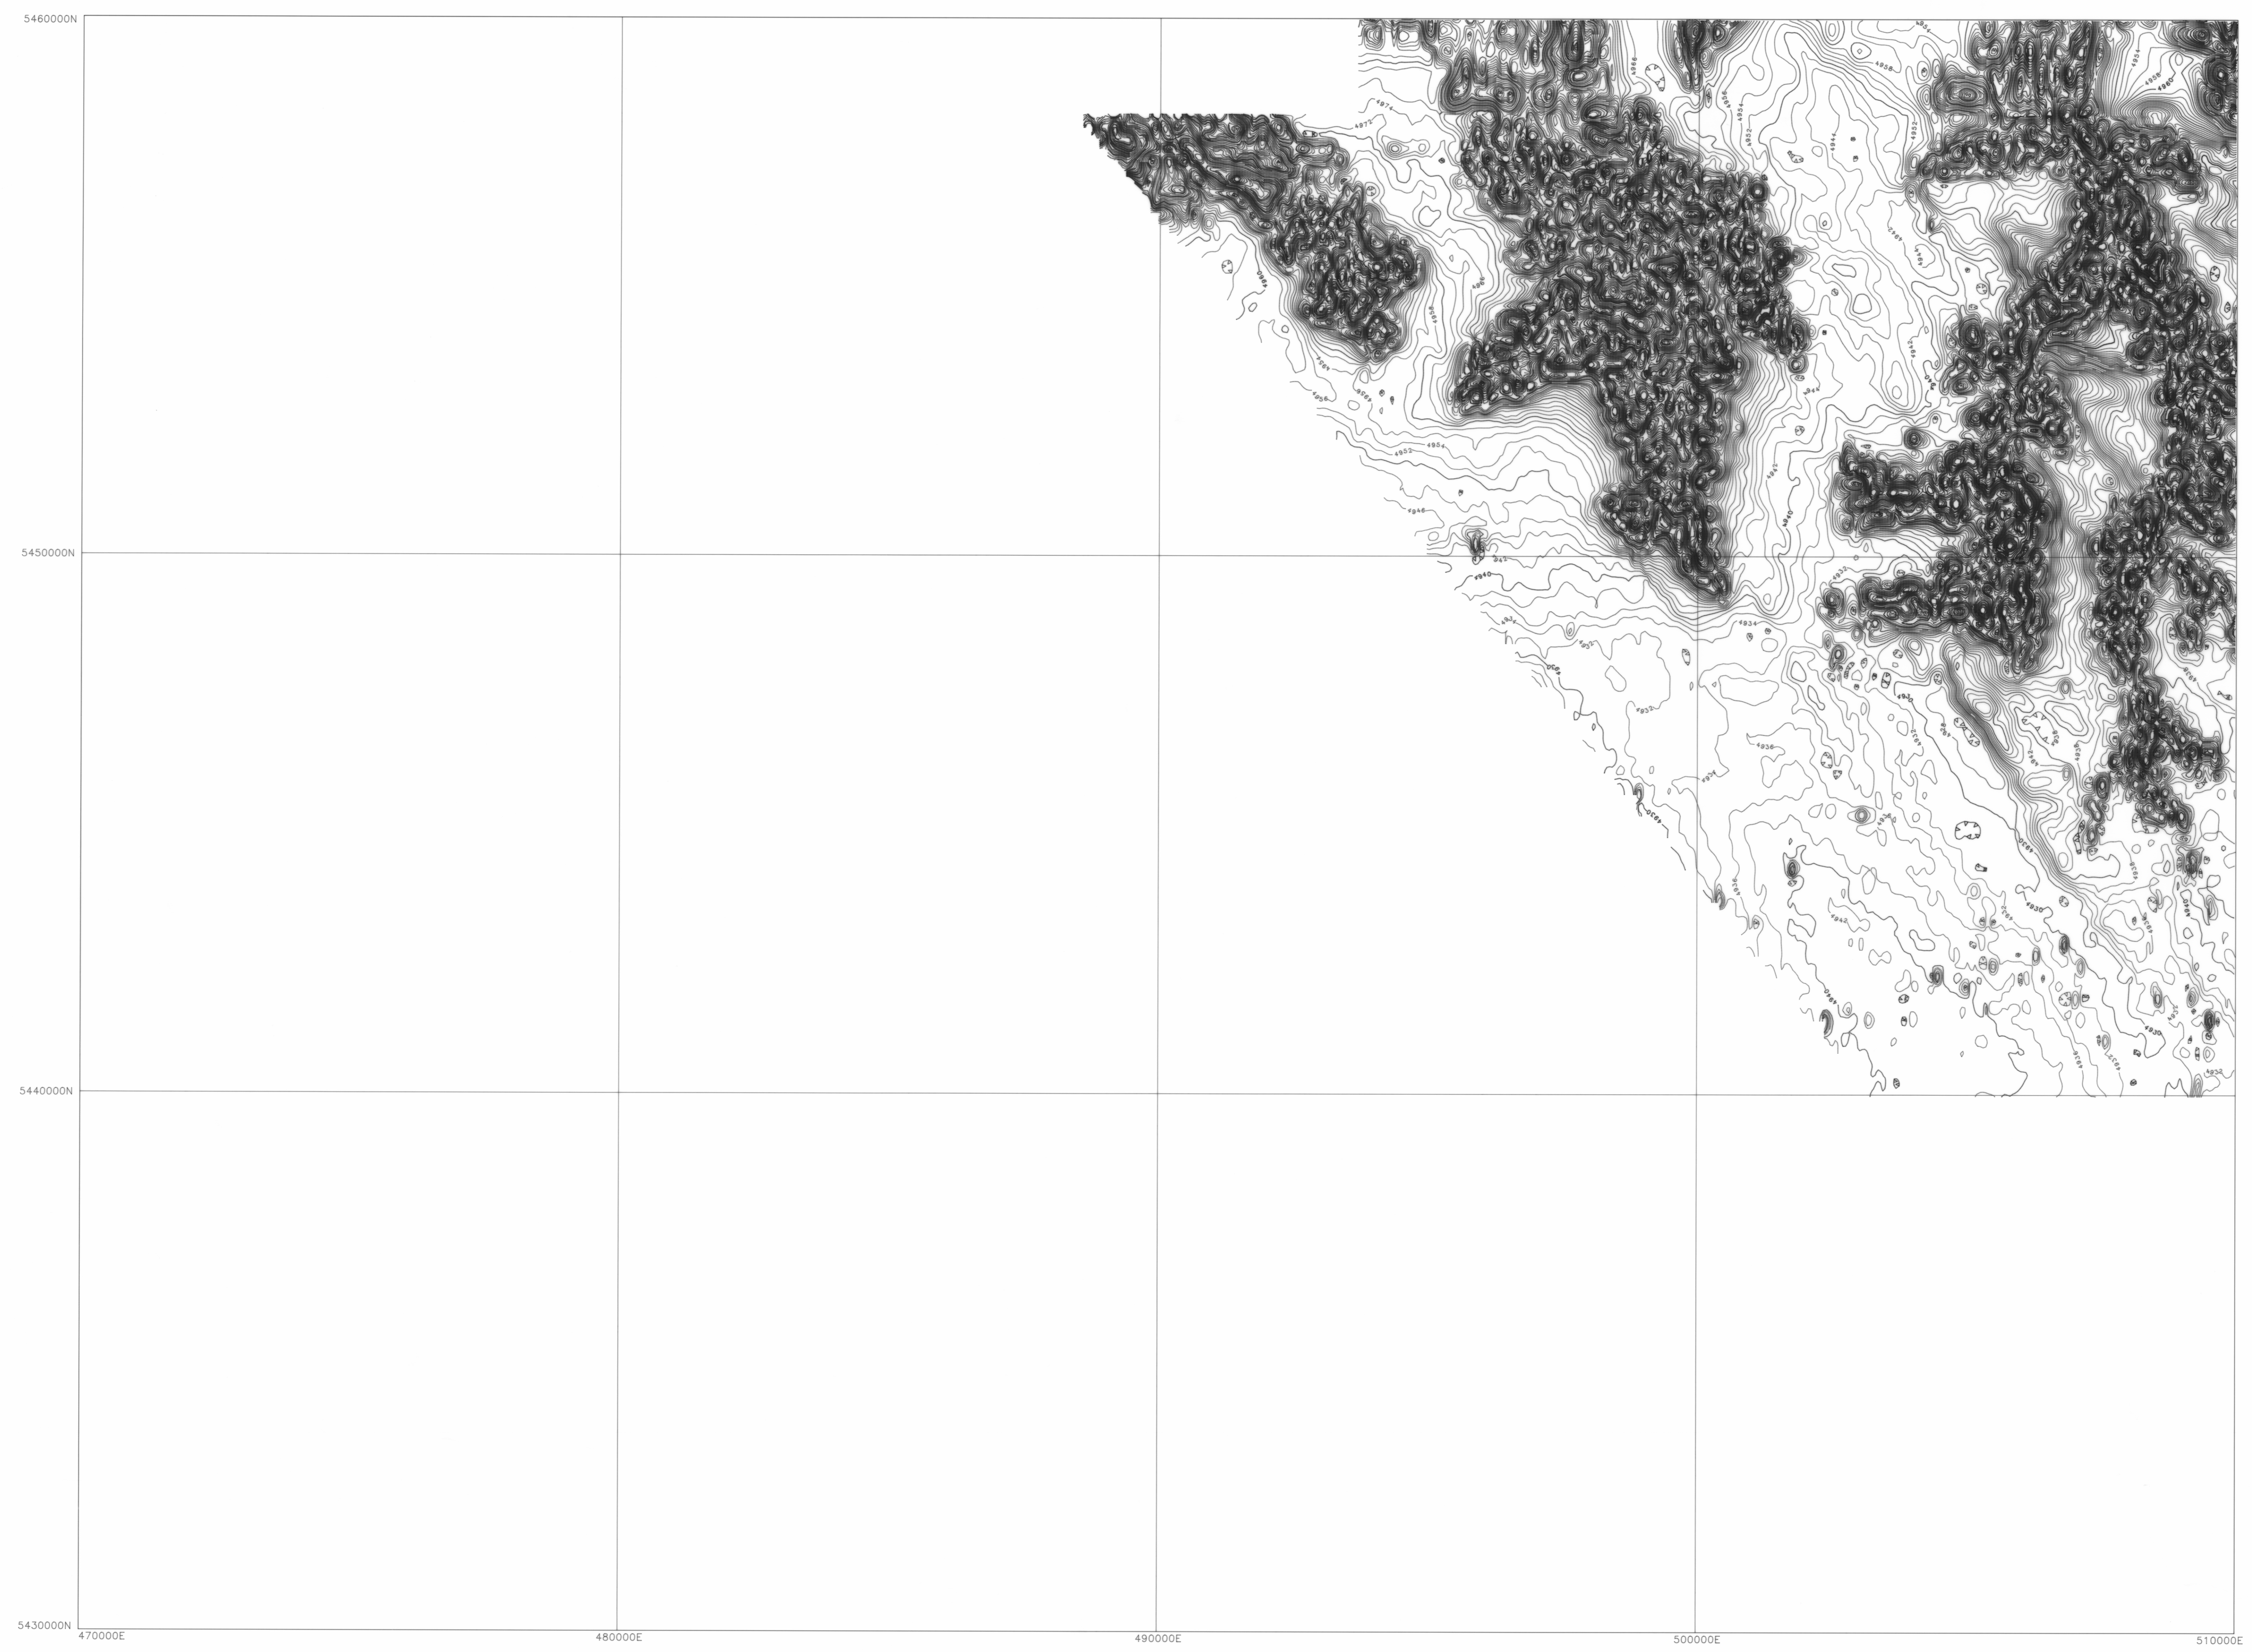

# NETGOLD – Residual Magnetic Contours

## Mineral Resources Tasmania

Gridding: 50 metre \* 50 metre mesh  
Contours: 2nT, 10nT, 100nT

Sheet Number: 5

Date Compiled: March-1994

5495E  
903

5 cm