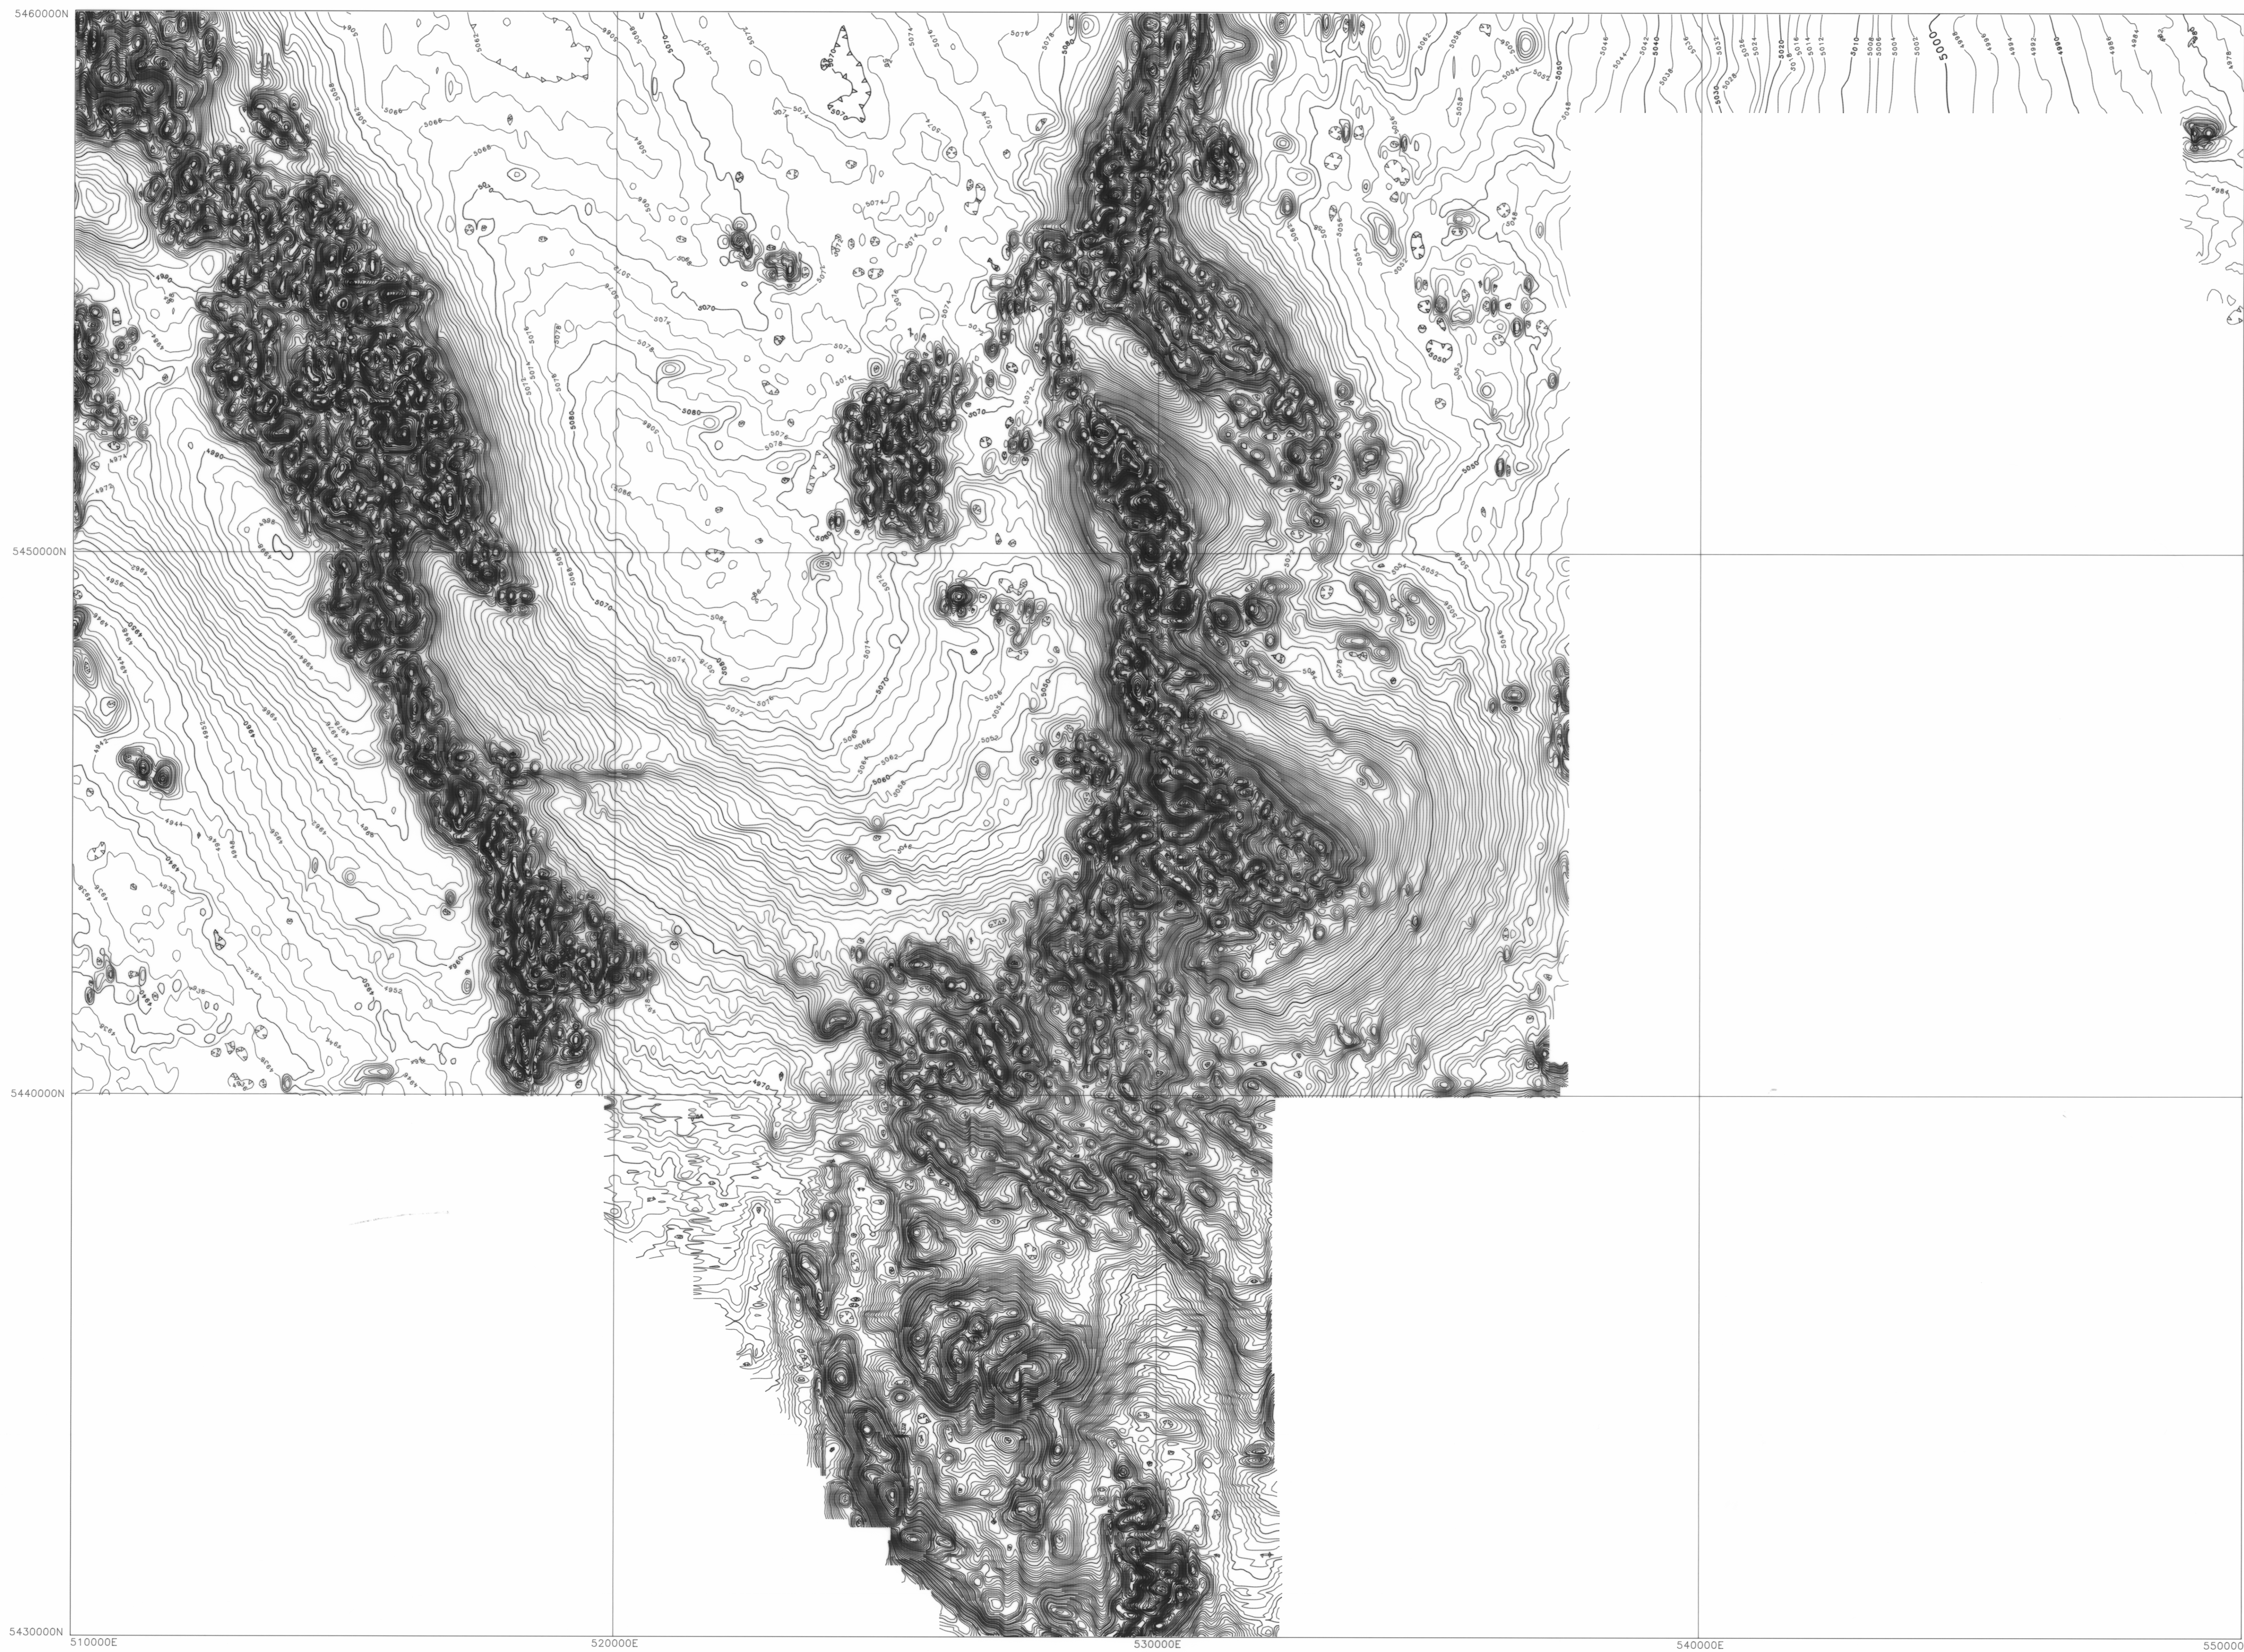

NETGOLD – Residual Magnetic Contours Mineral Resources Tasmania

Gridding: 50 metre * 50 metre mesh
Contours: 2nT, 10nT, 100nT

Sheet Number: 6

Date Compiled: March-1994

5495F

904

5 cm

5495F