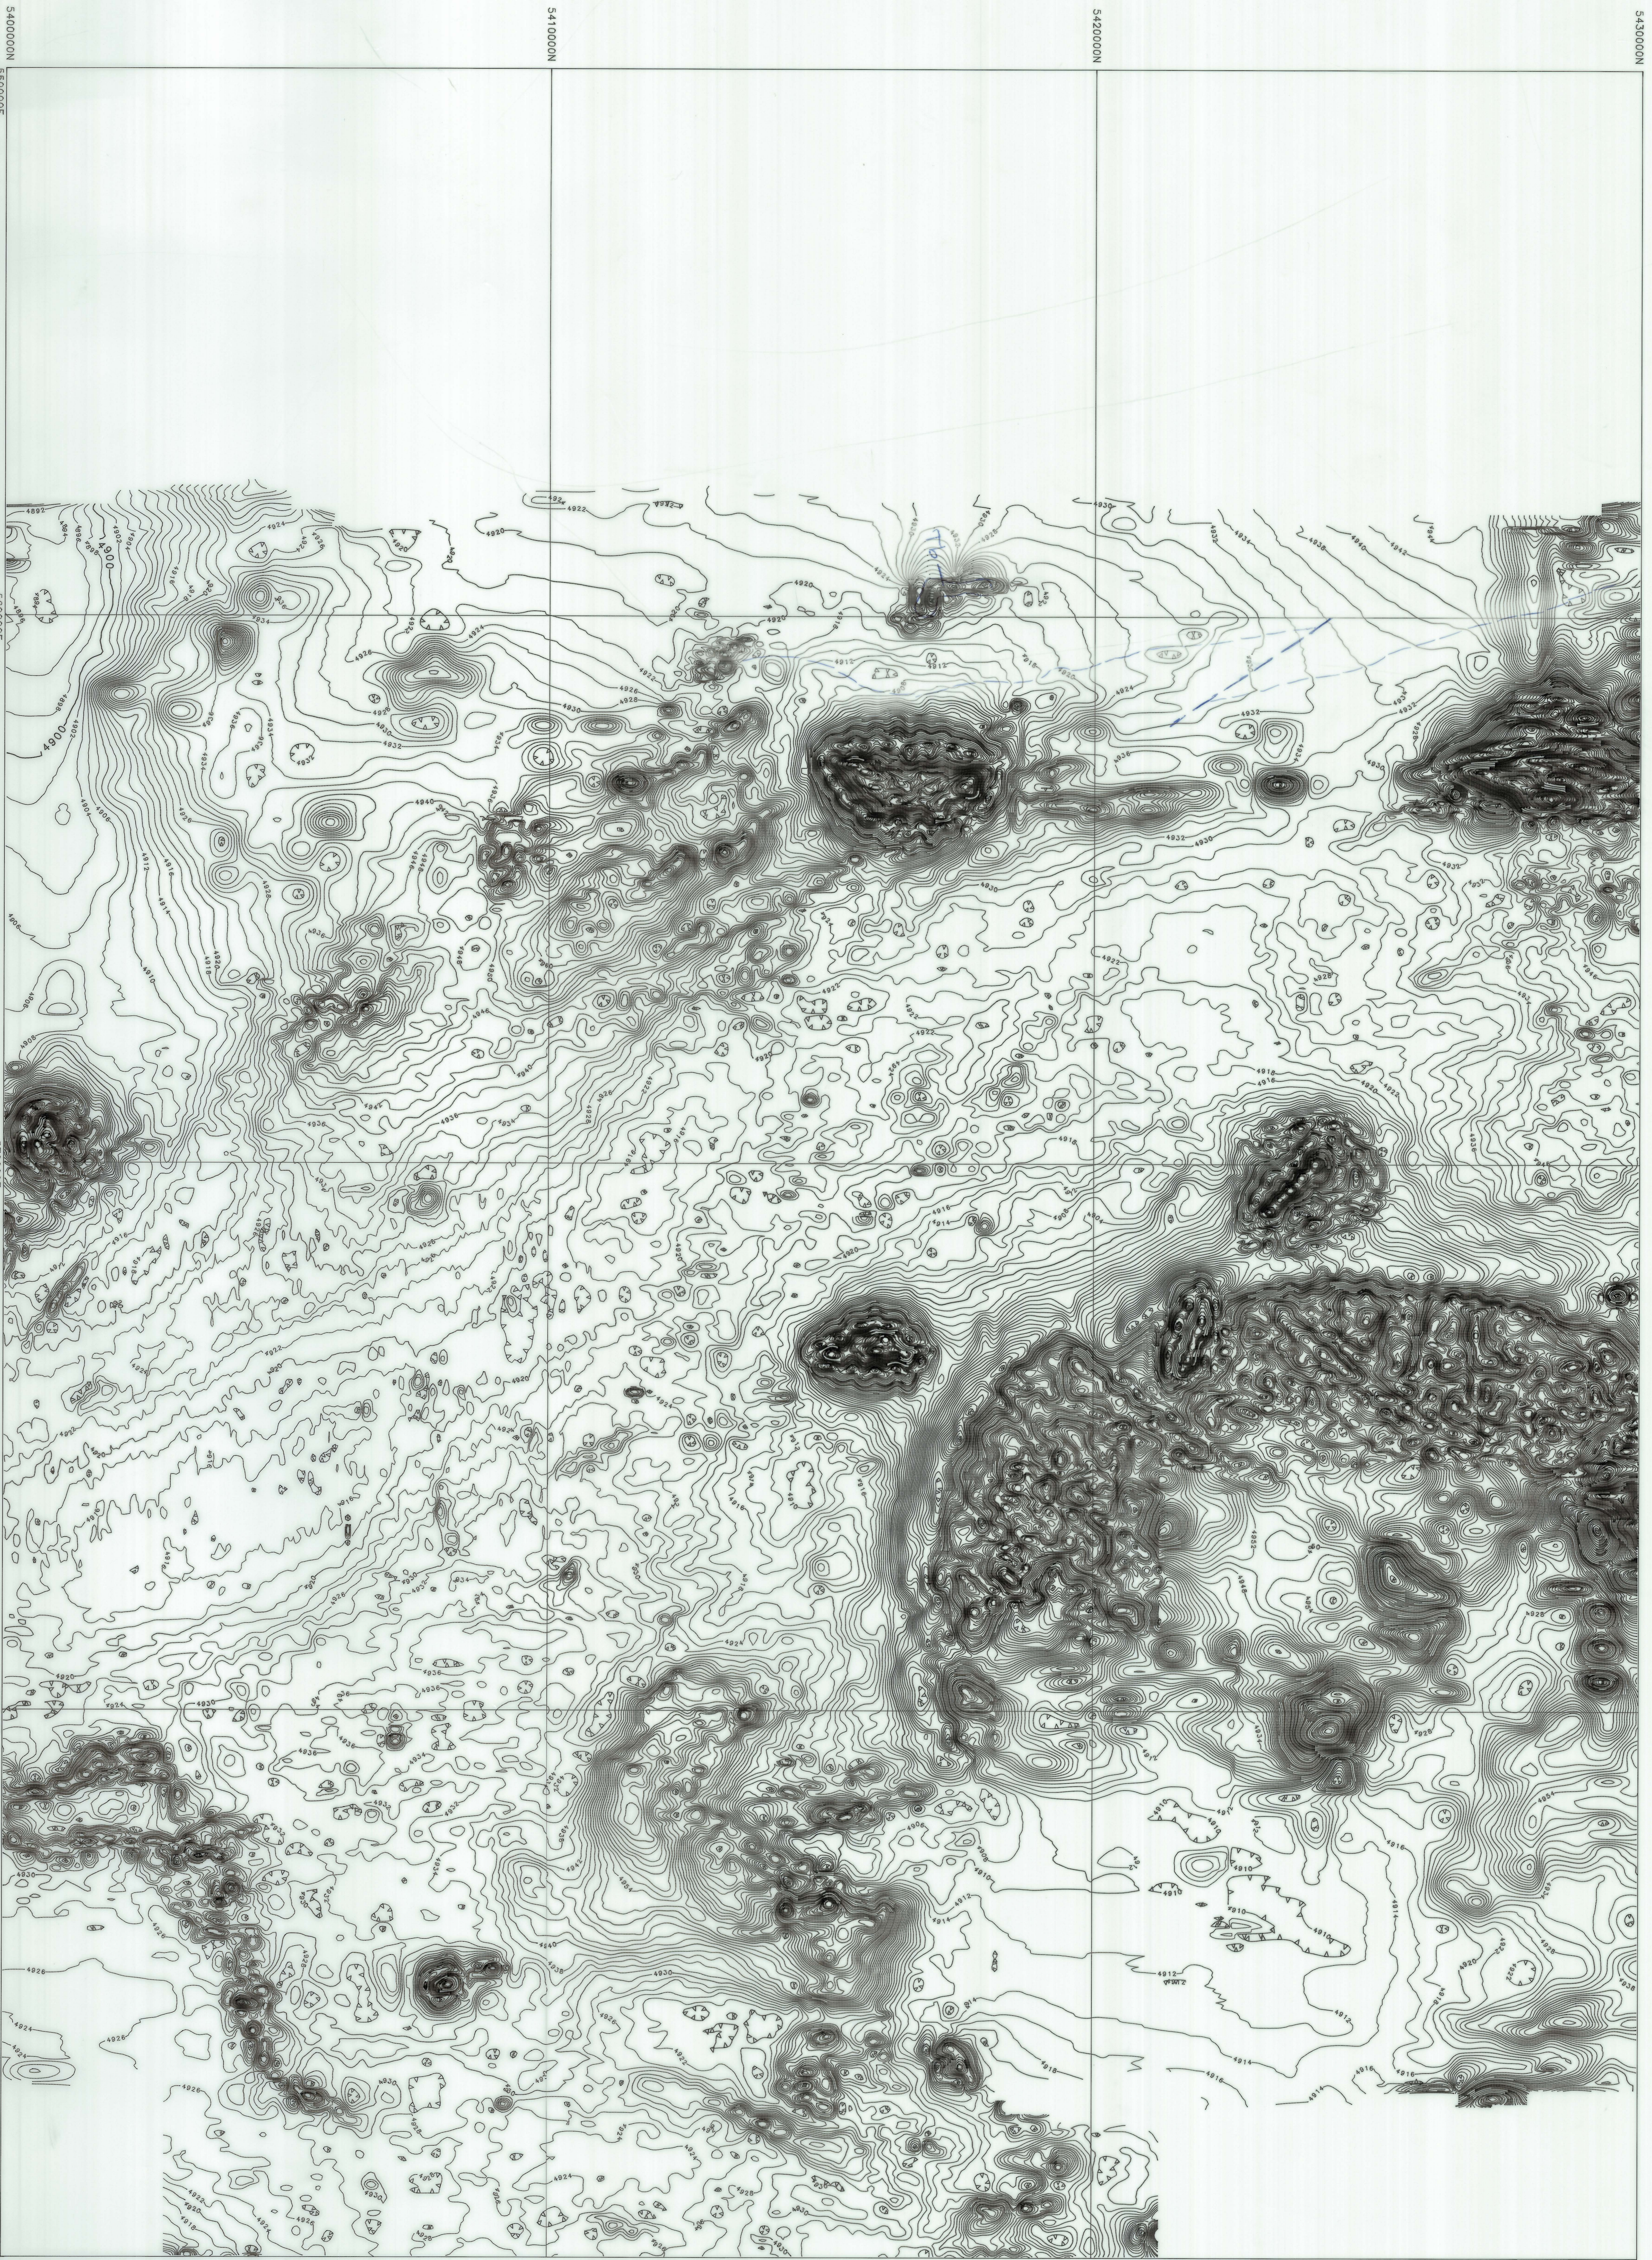

NETGOLD – Residual Magnetic Contours
Mineral Resources Tasmania

Gridding: 50 metre * 50 metre mesh
Contours: 2mT, 10mT, 100mT

1	2	3	4
5	6	7	8
9	10		

Sheet Number: 8

Date Compiled: March-1994