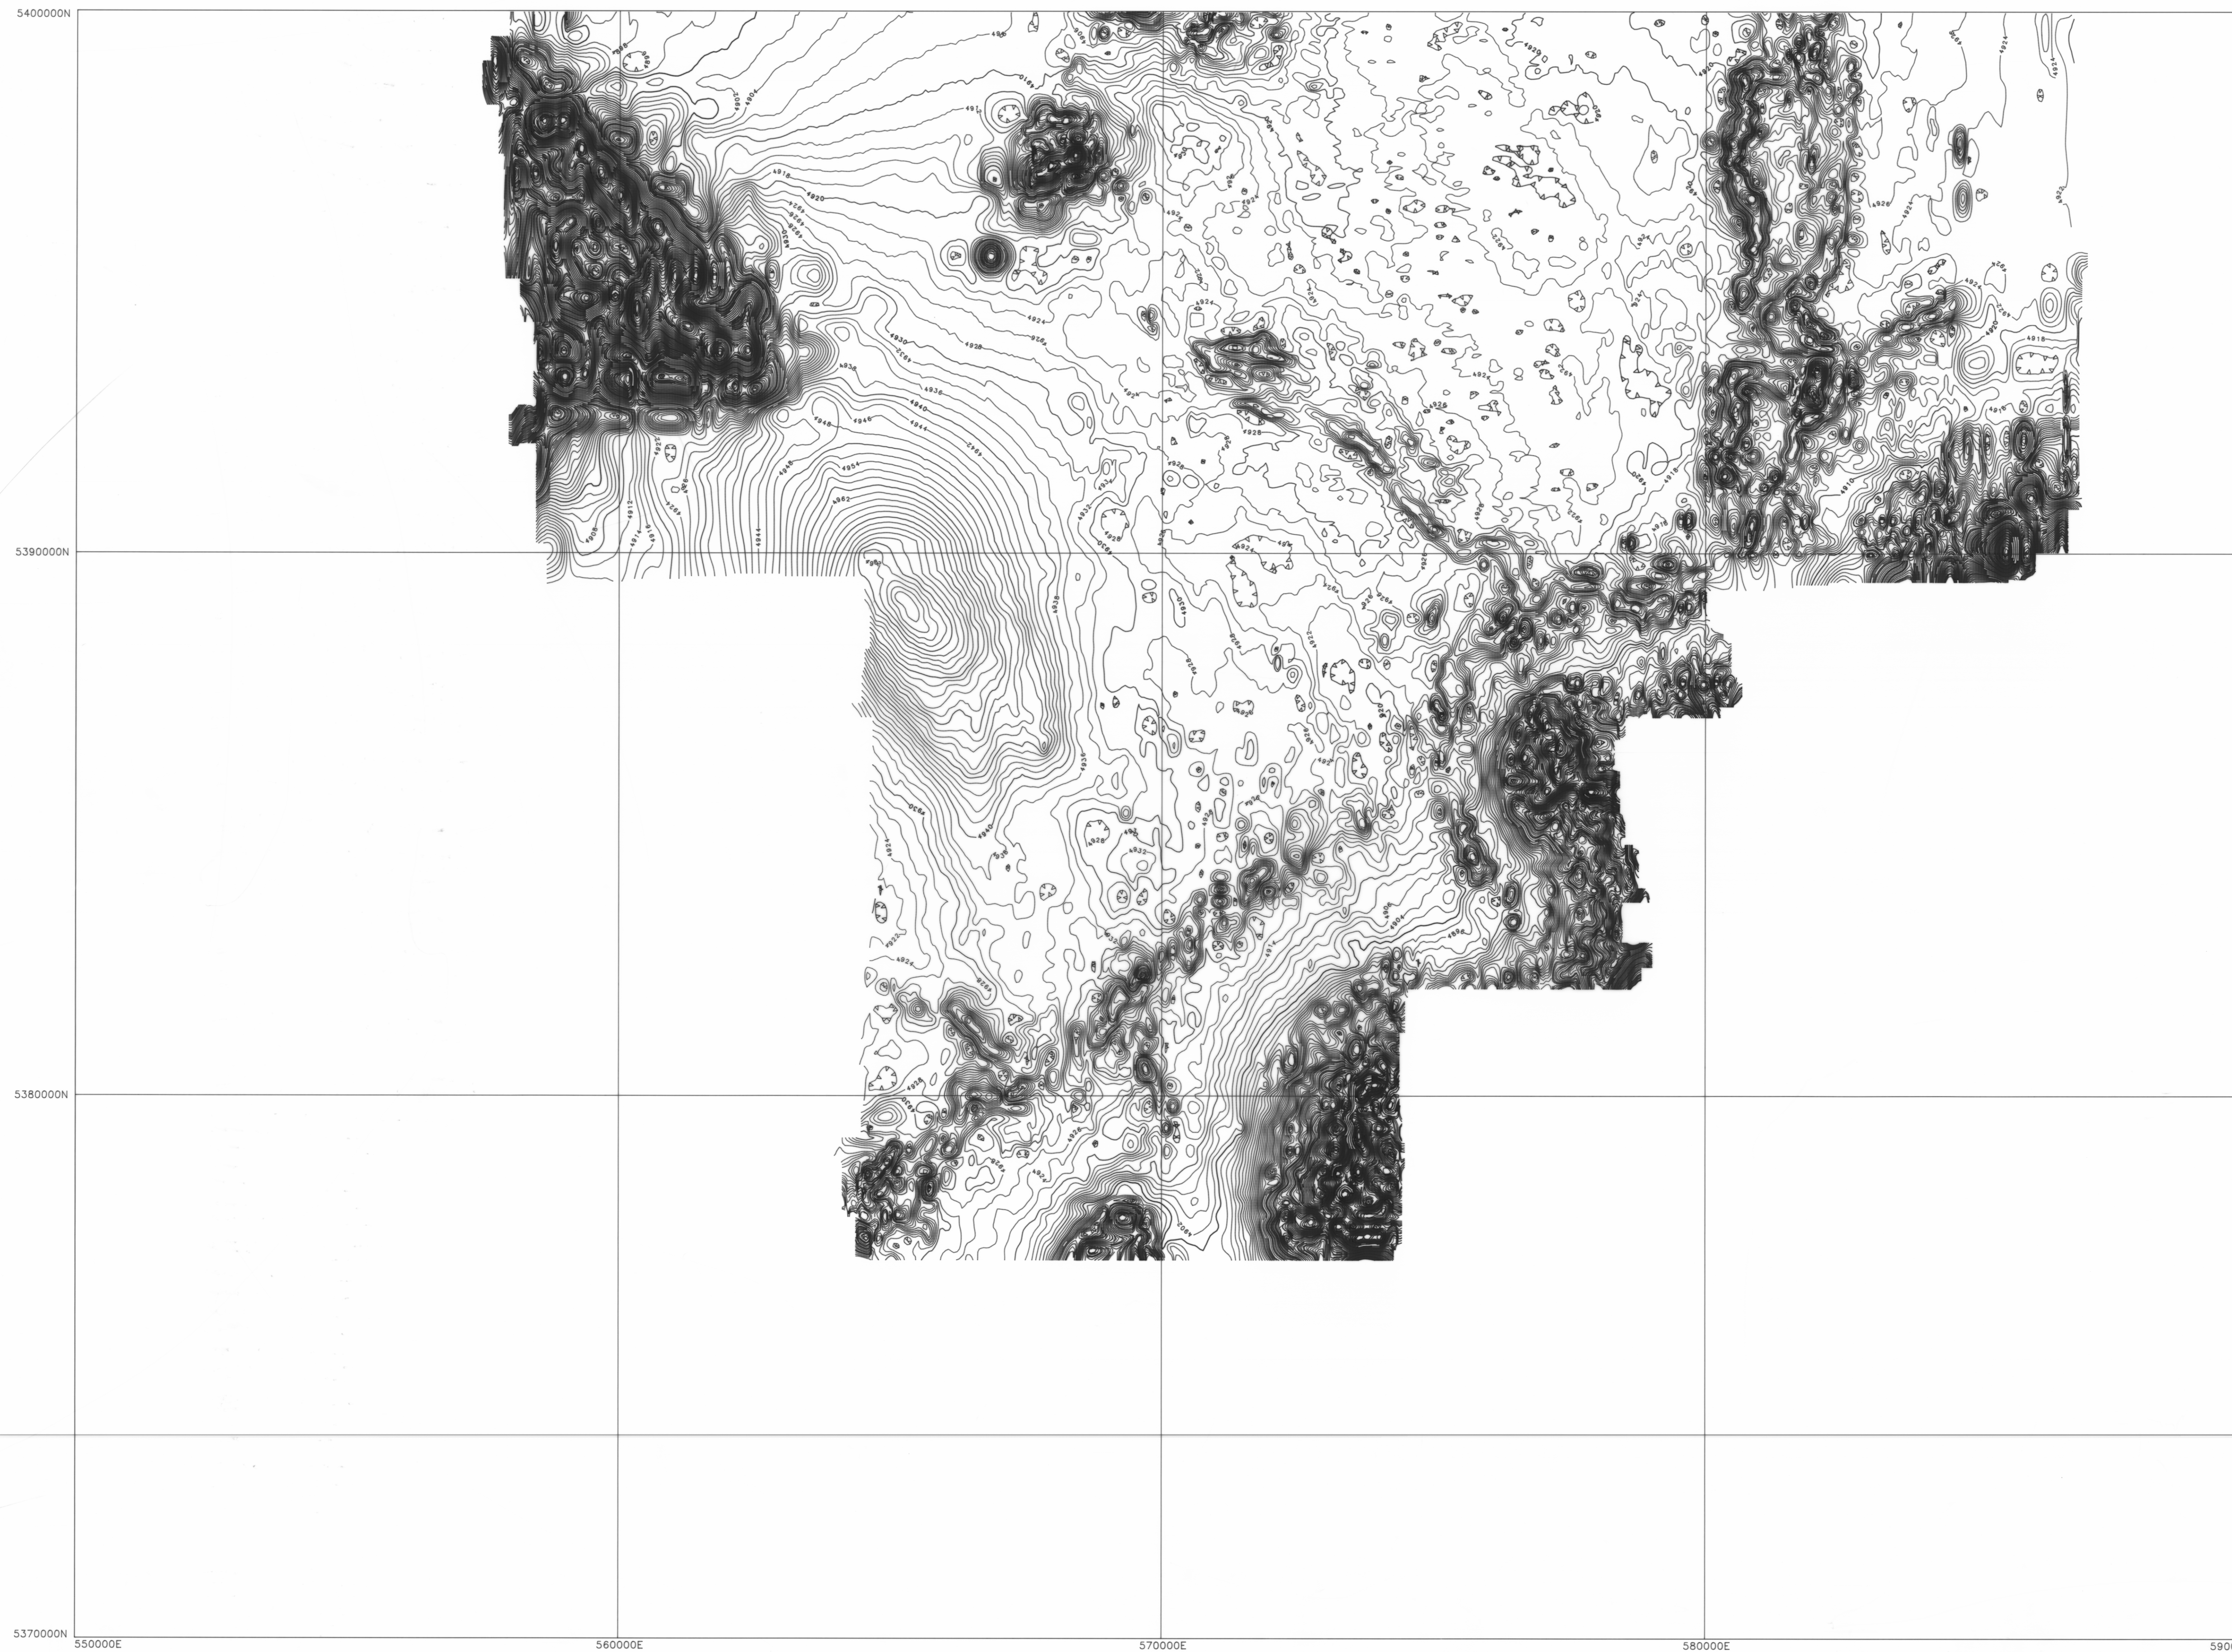

# NETGOLD – Residual Magnetic Contours Mineral Resources Tasmania

Gridding: 50 metre \* 50 metre mesh  
Contours: 2nT, 10nT, 100nT

Sheet Number: 10

Date Compiled: March-1994

5495K  
c108

5 cm