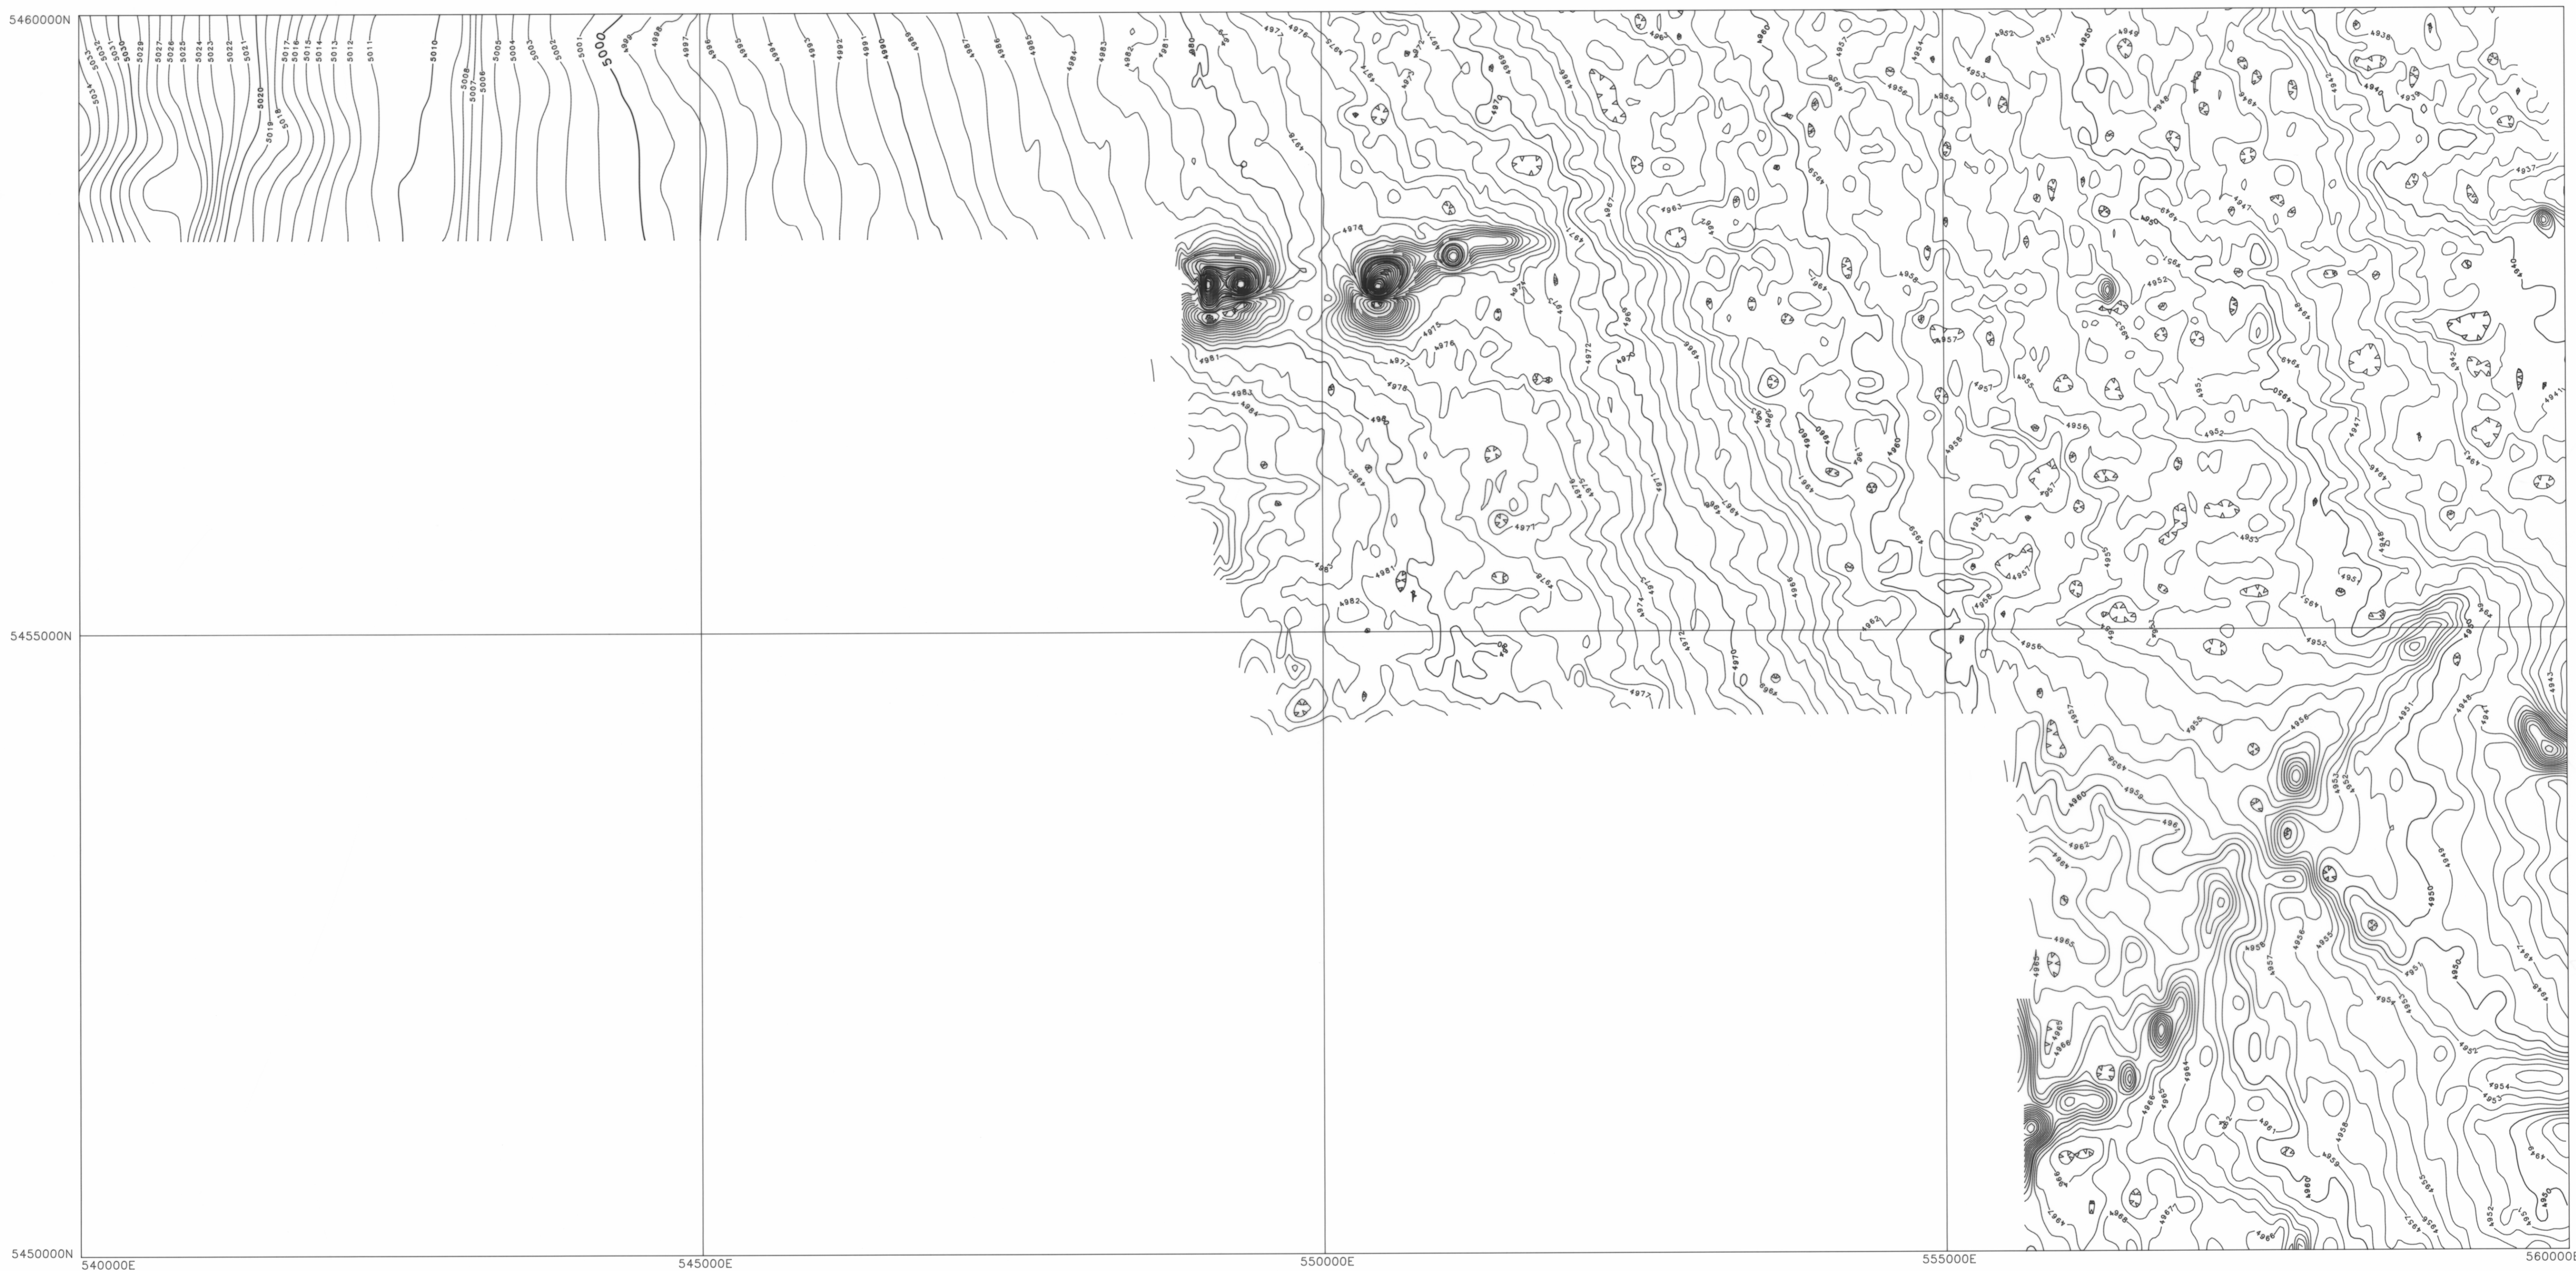

NETGOLD – Residual Magnetic Contours PEARLYBROOK

5497A
919

5 cm

Gridding : 50 metre * 50 metre mesh
Contours : 1nT, 10nT and 100nT

PEARLYBROOK	PIONEER
MOTTISDALE	EMERY
FERRISBOROUGH	
VICTORIA	
SANDLOROCK	
MATHURAN	
WARRAN	
ROBINSON	