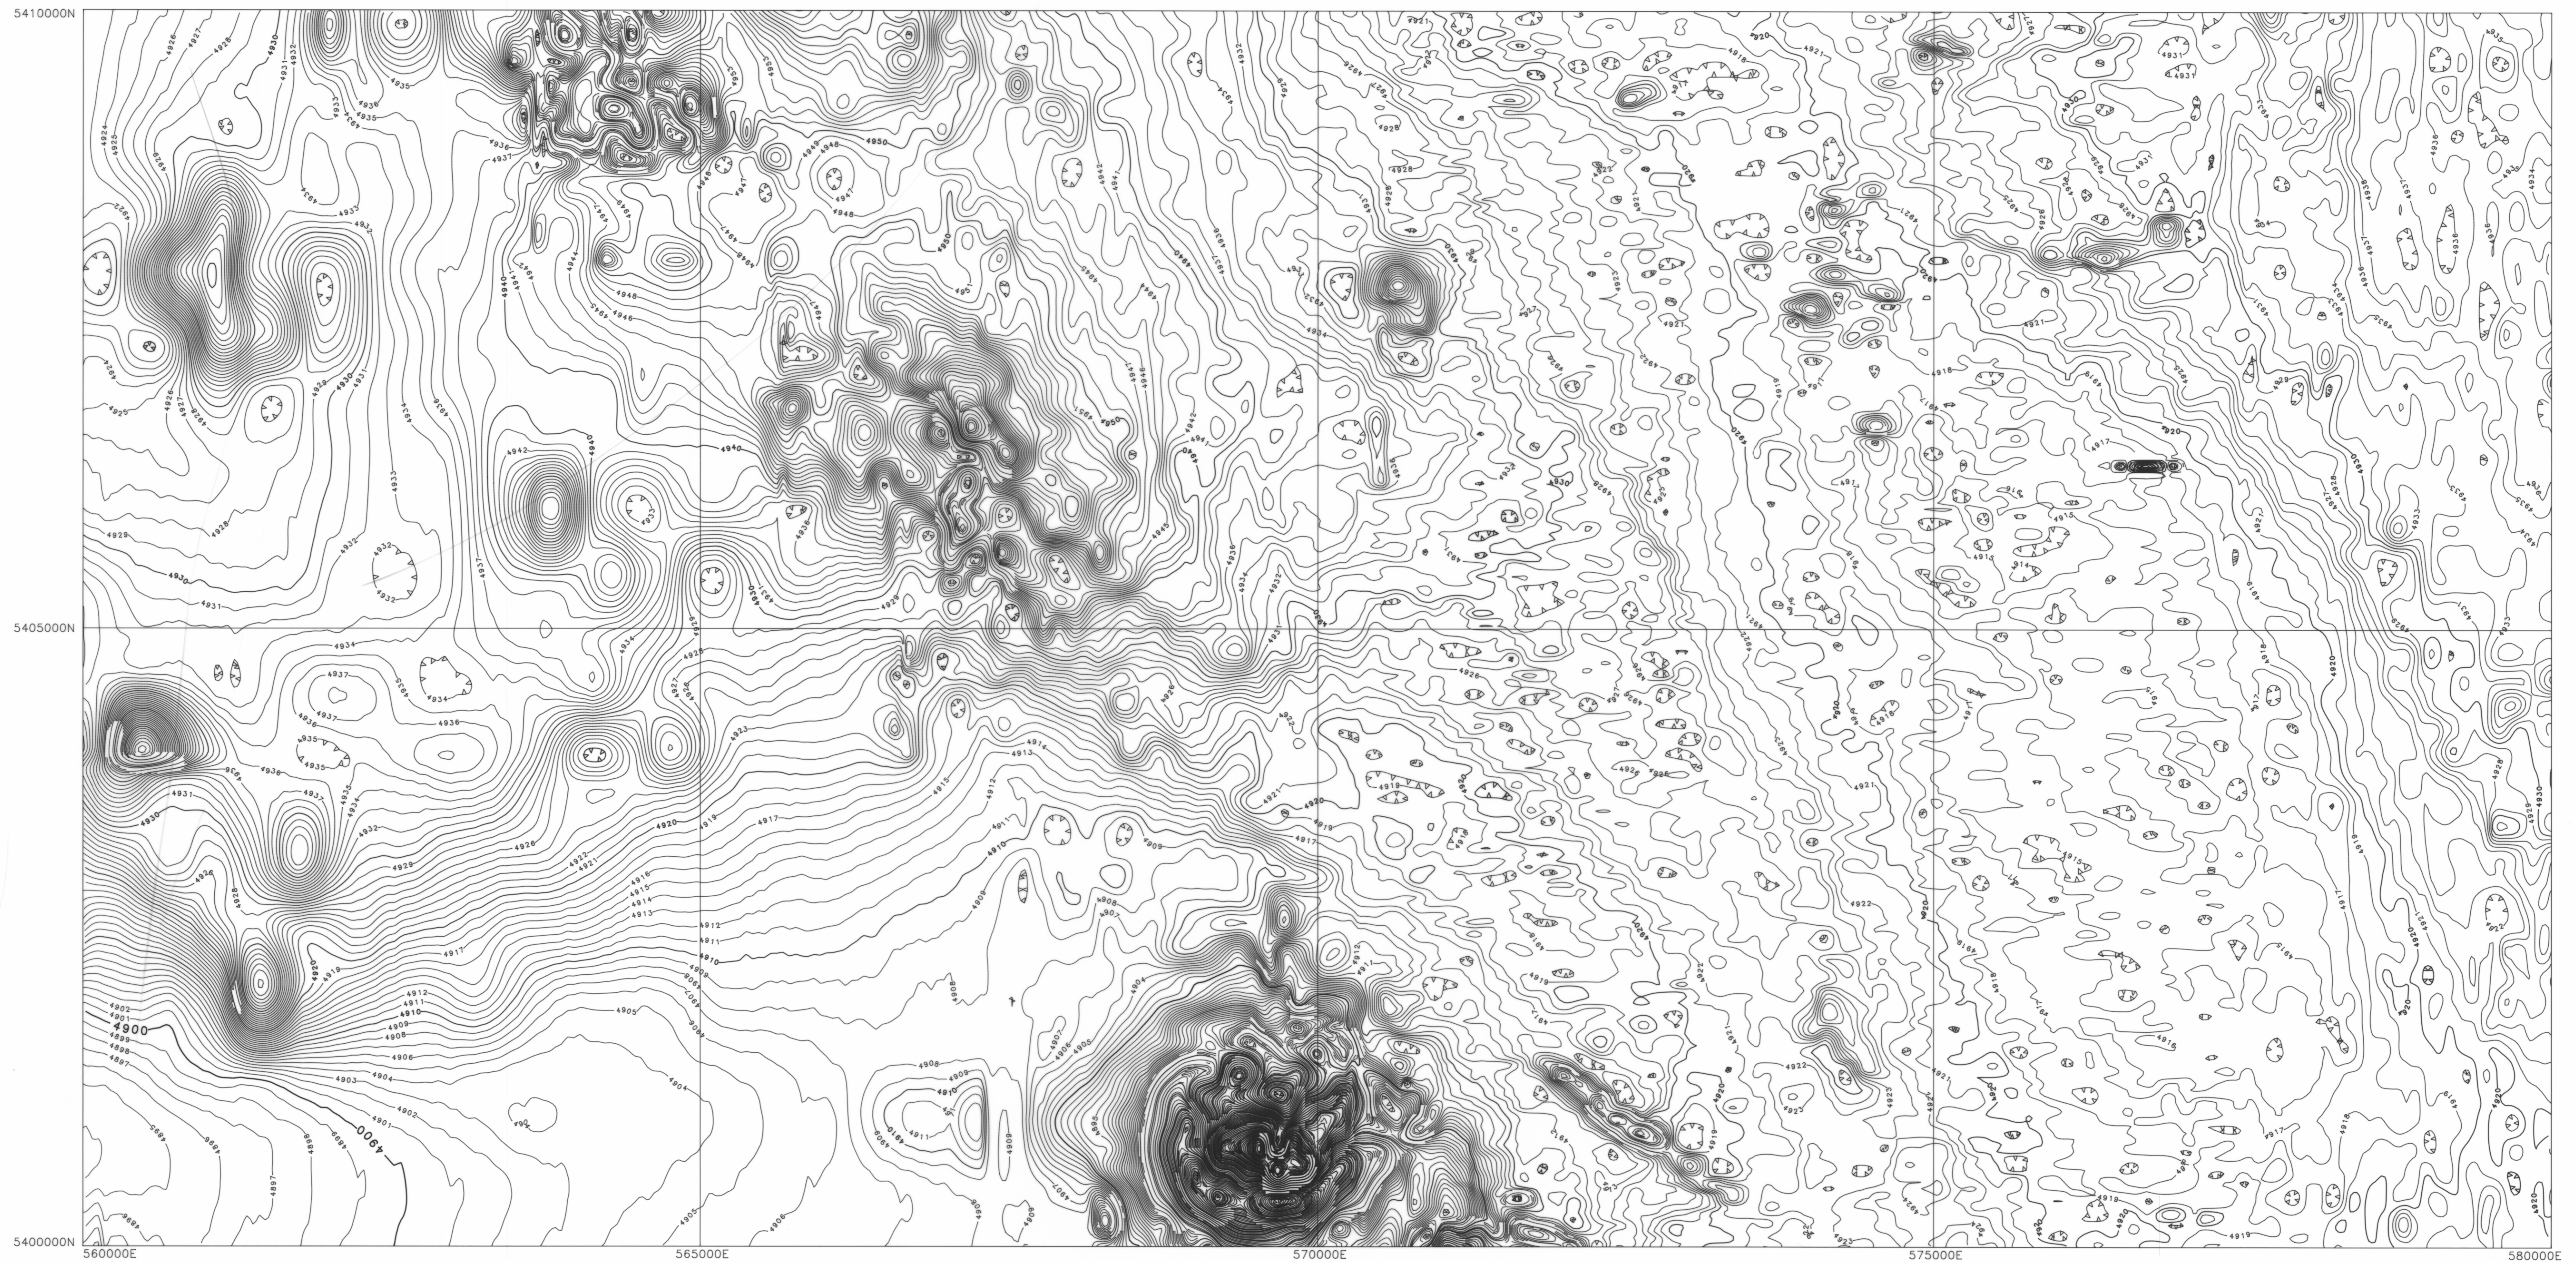

NETGOLD – Residual Magnetic Contours MATHINNA

5497H

97b

5 cm

0.0 0.5 1.0 1.5 2.0km
SCALE 1:25000

Gridding : 50 metre * 50 metre mesh
Contours : 1nT, 10nT and 100nT

Mineral Resources Tasmania
Tasmania Development and Resources