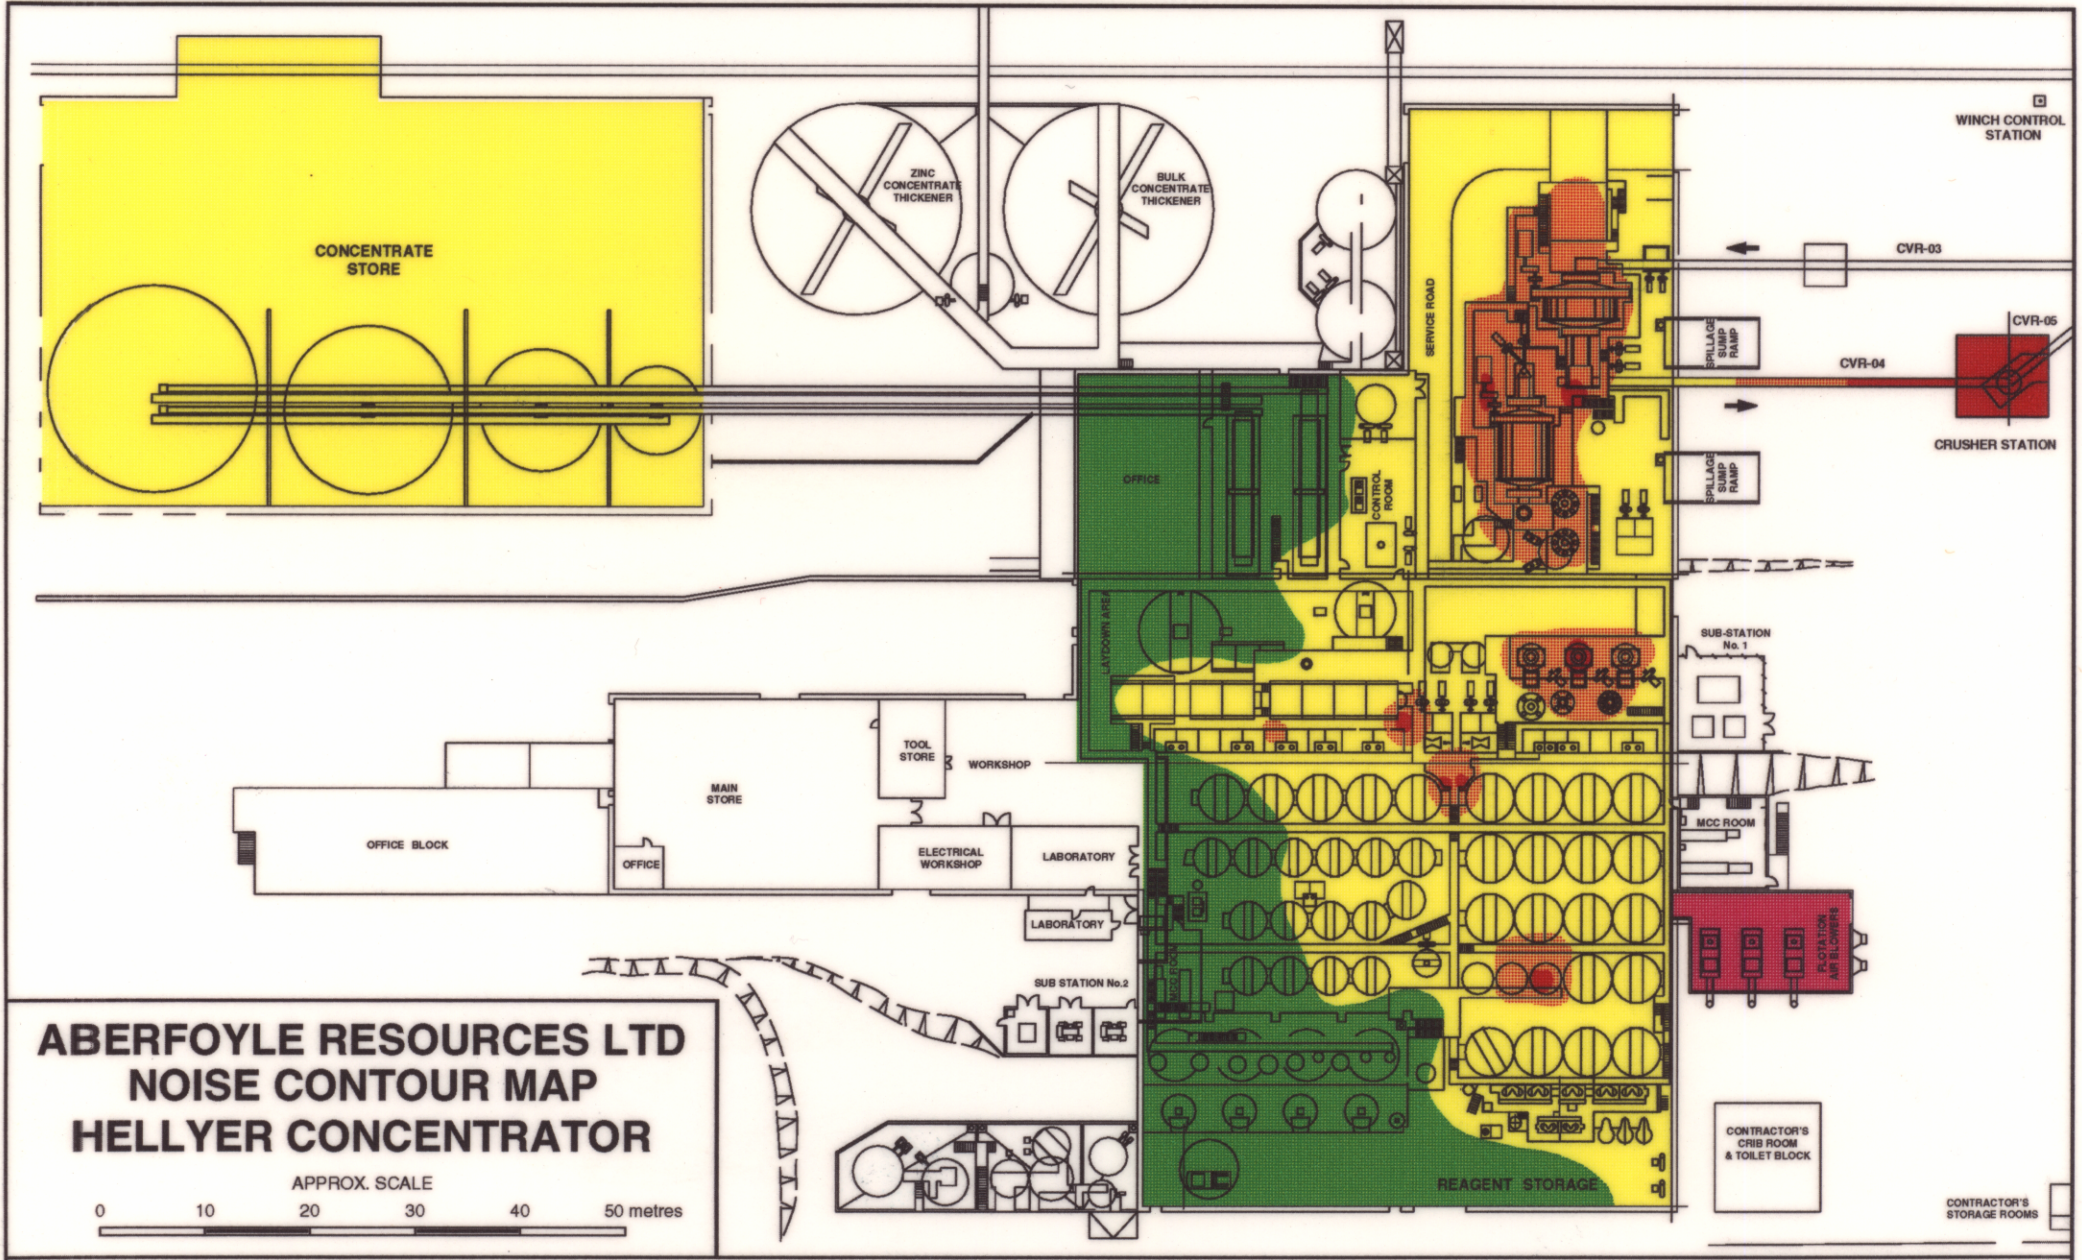

5 cm

**ABERFOYLE RESOURCES LTD
NOISE CONTOUR MAP
HELLYER CONCENTRATOR**

APPROX. SCALE
0 10 20 30 40 50 metres

< 85dB(A)
 85-90dB(A)
 90-95dB(A)
 95-100dB(A)
 100-105dB(A)