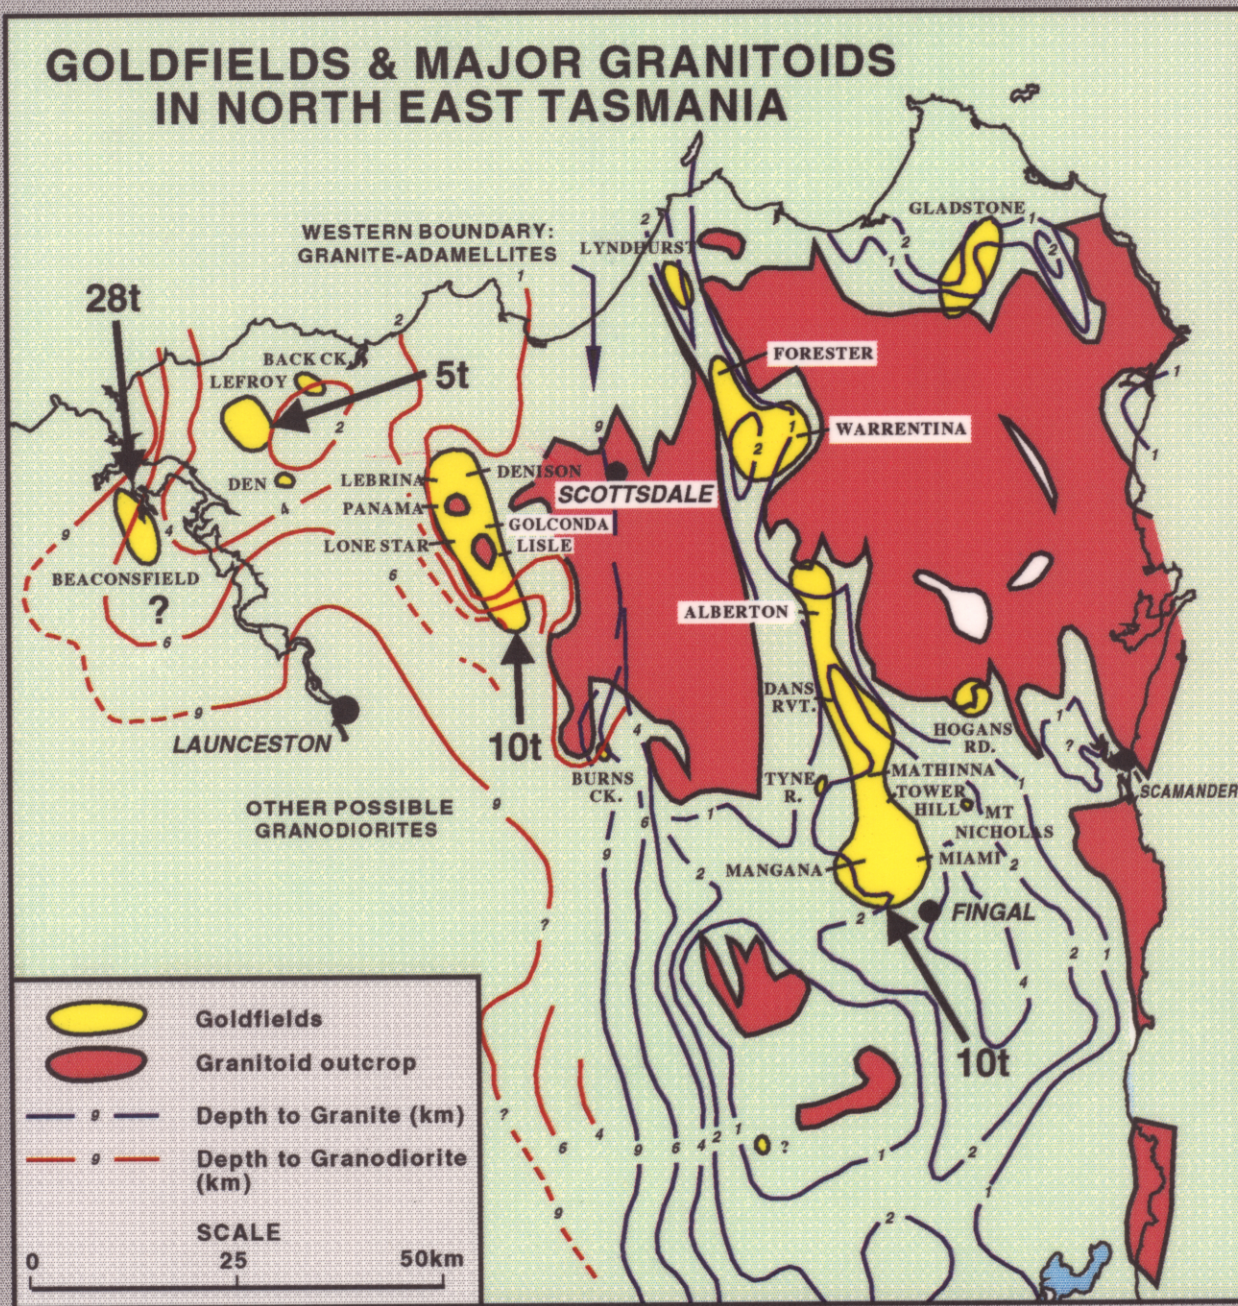

5523D

see also  
5422BA (b & w)

49

5 cm

5523 D

AUTHOR: R.BOTTRIL DRAWN: JSL USE: 'ORE GENESIS' GSA SYMPOSIUM (35MM SLIDE)