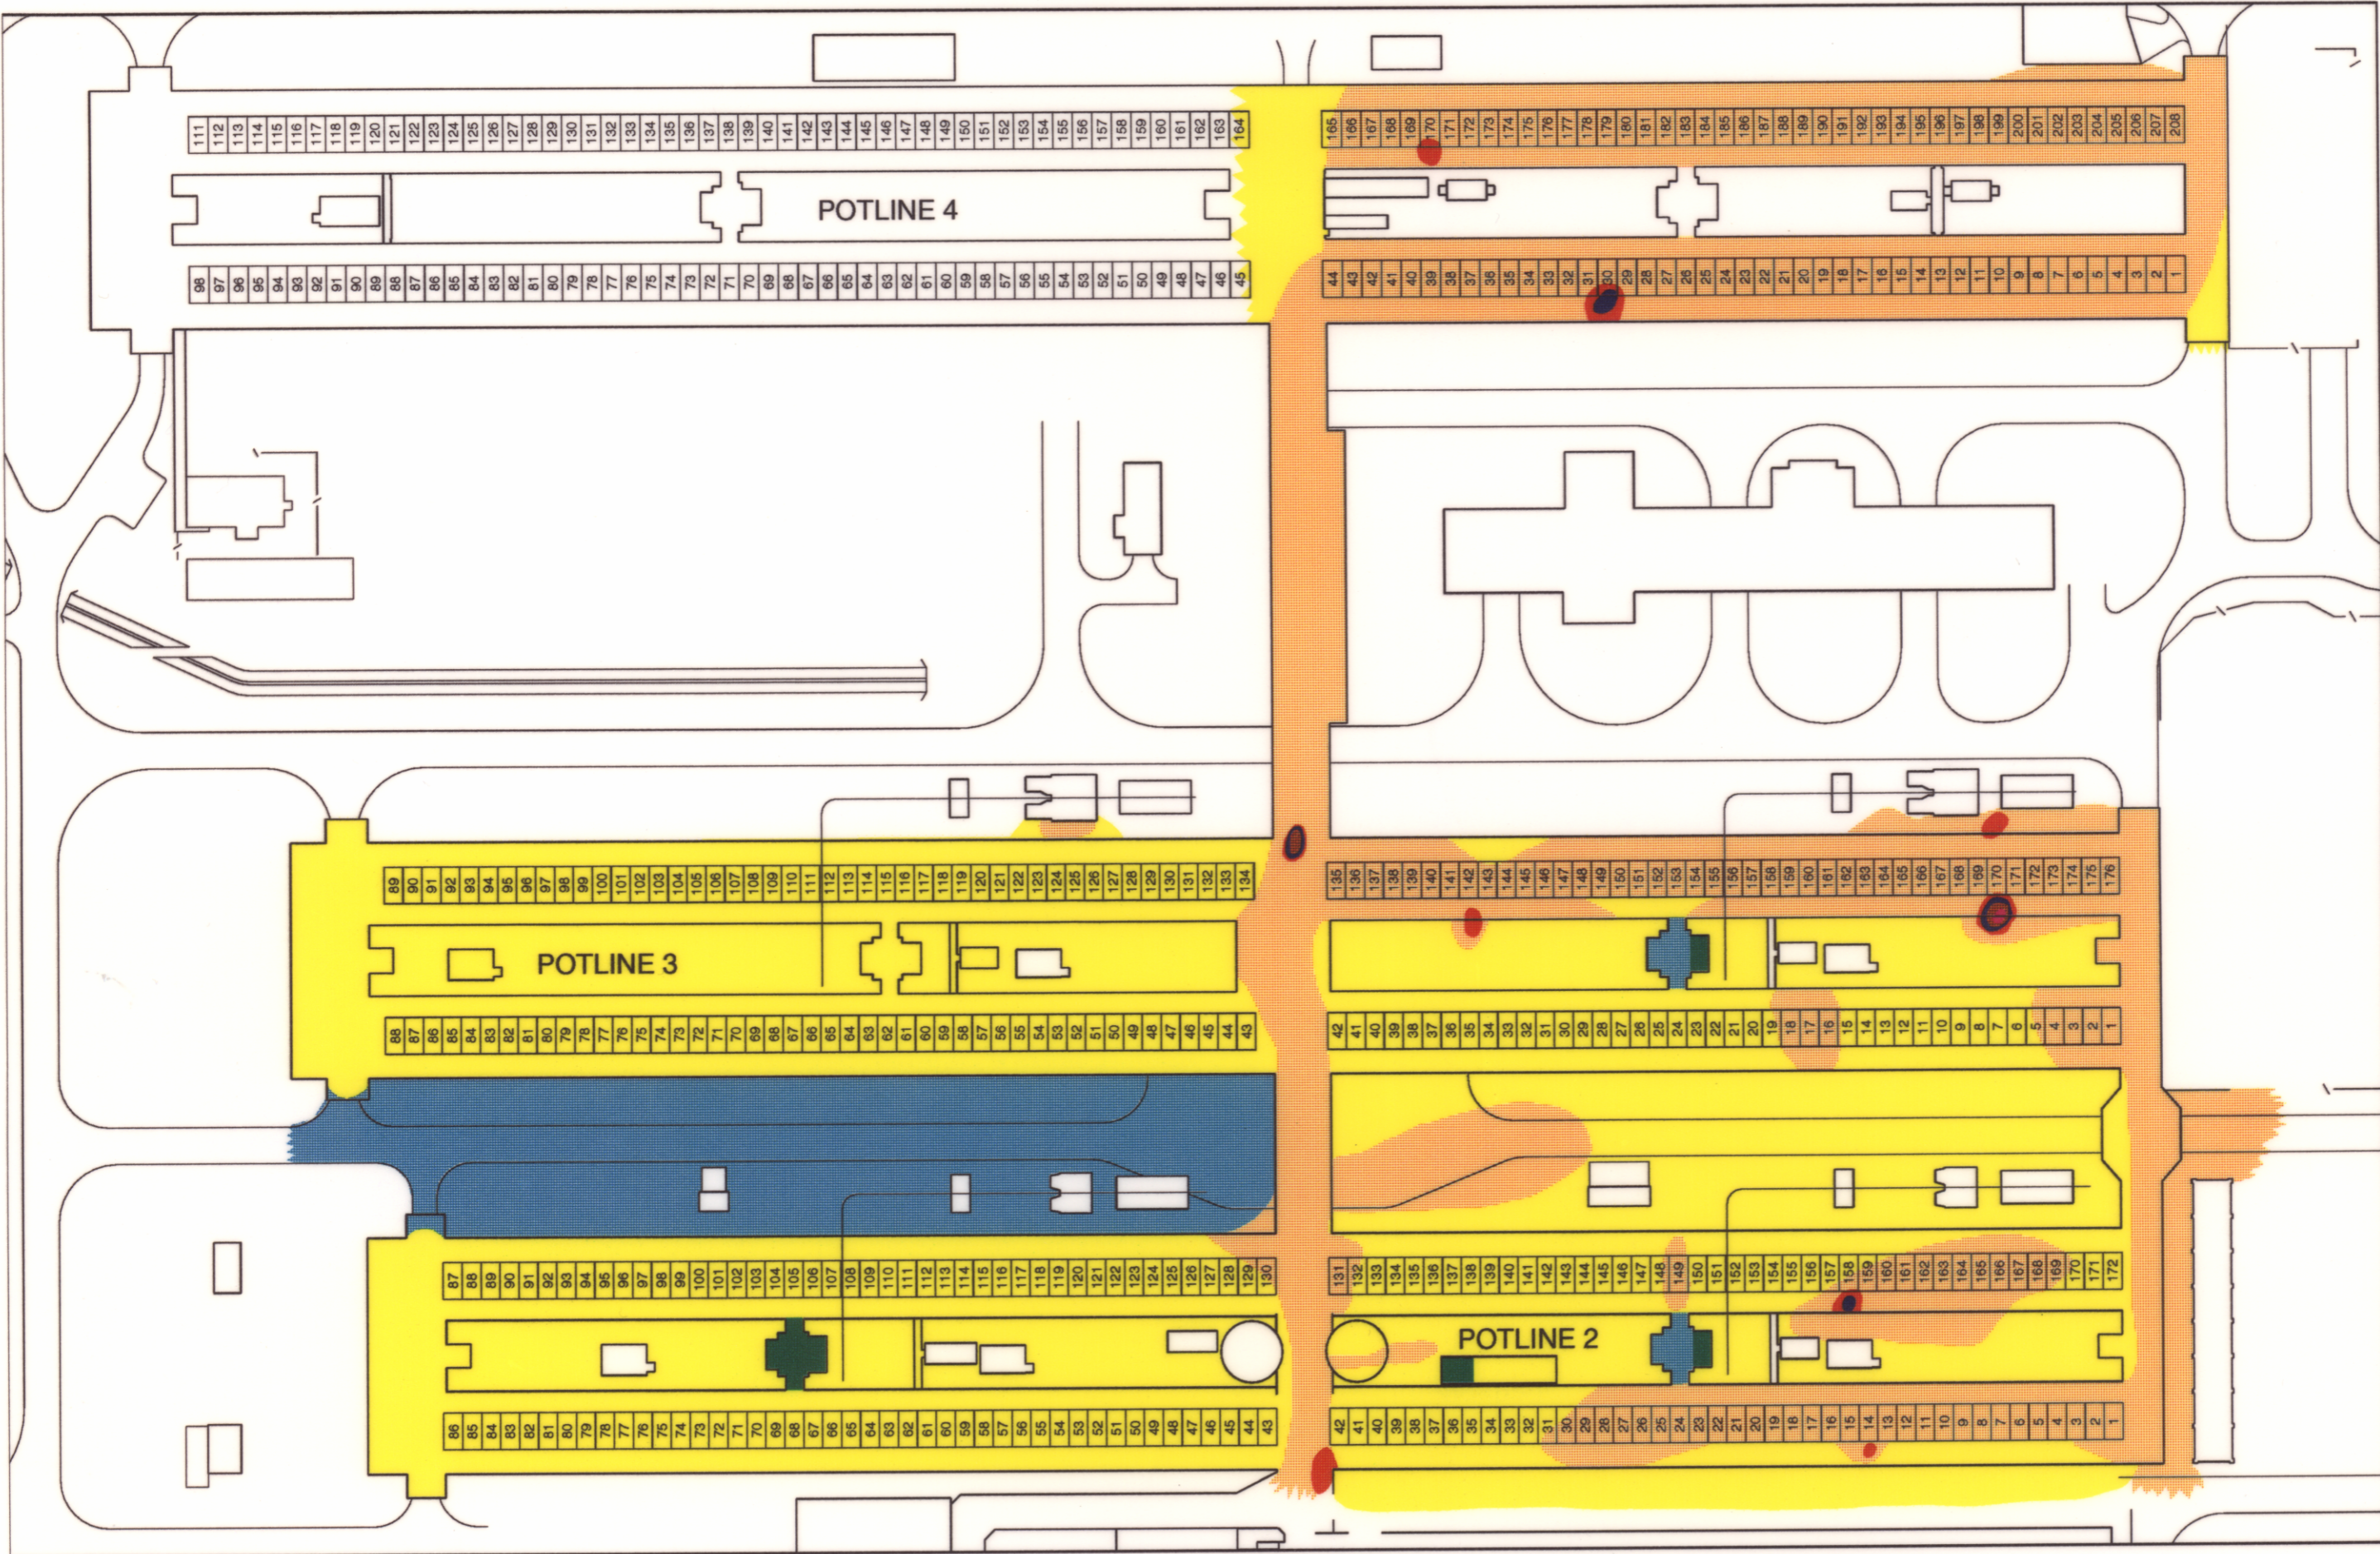

# NOISE CONTOUR MAP - CAMALCO POT LINES

MINERAL RESOURCES TASMANIA  
 DRAFTSPERSON: A.J. HOLLUCK  
 1995  
 AUTHOR: M. CURTAIN  
**5537**

62

5537