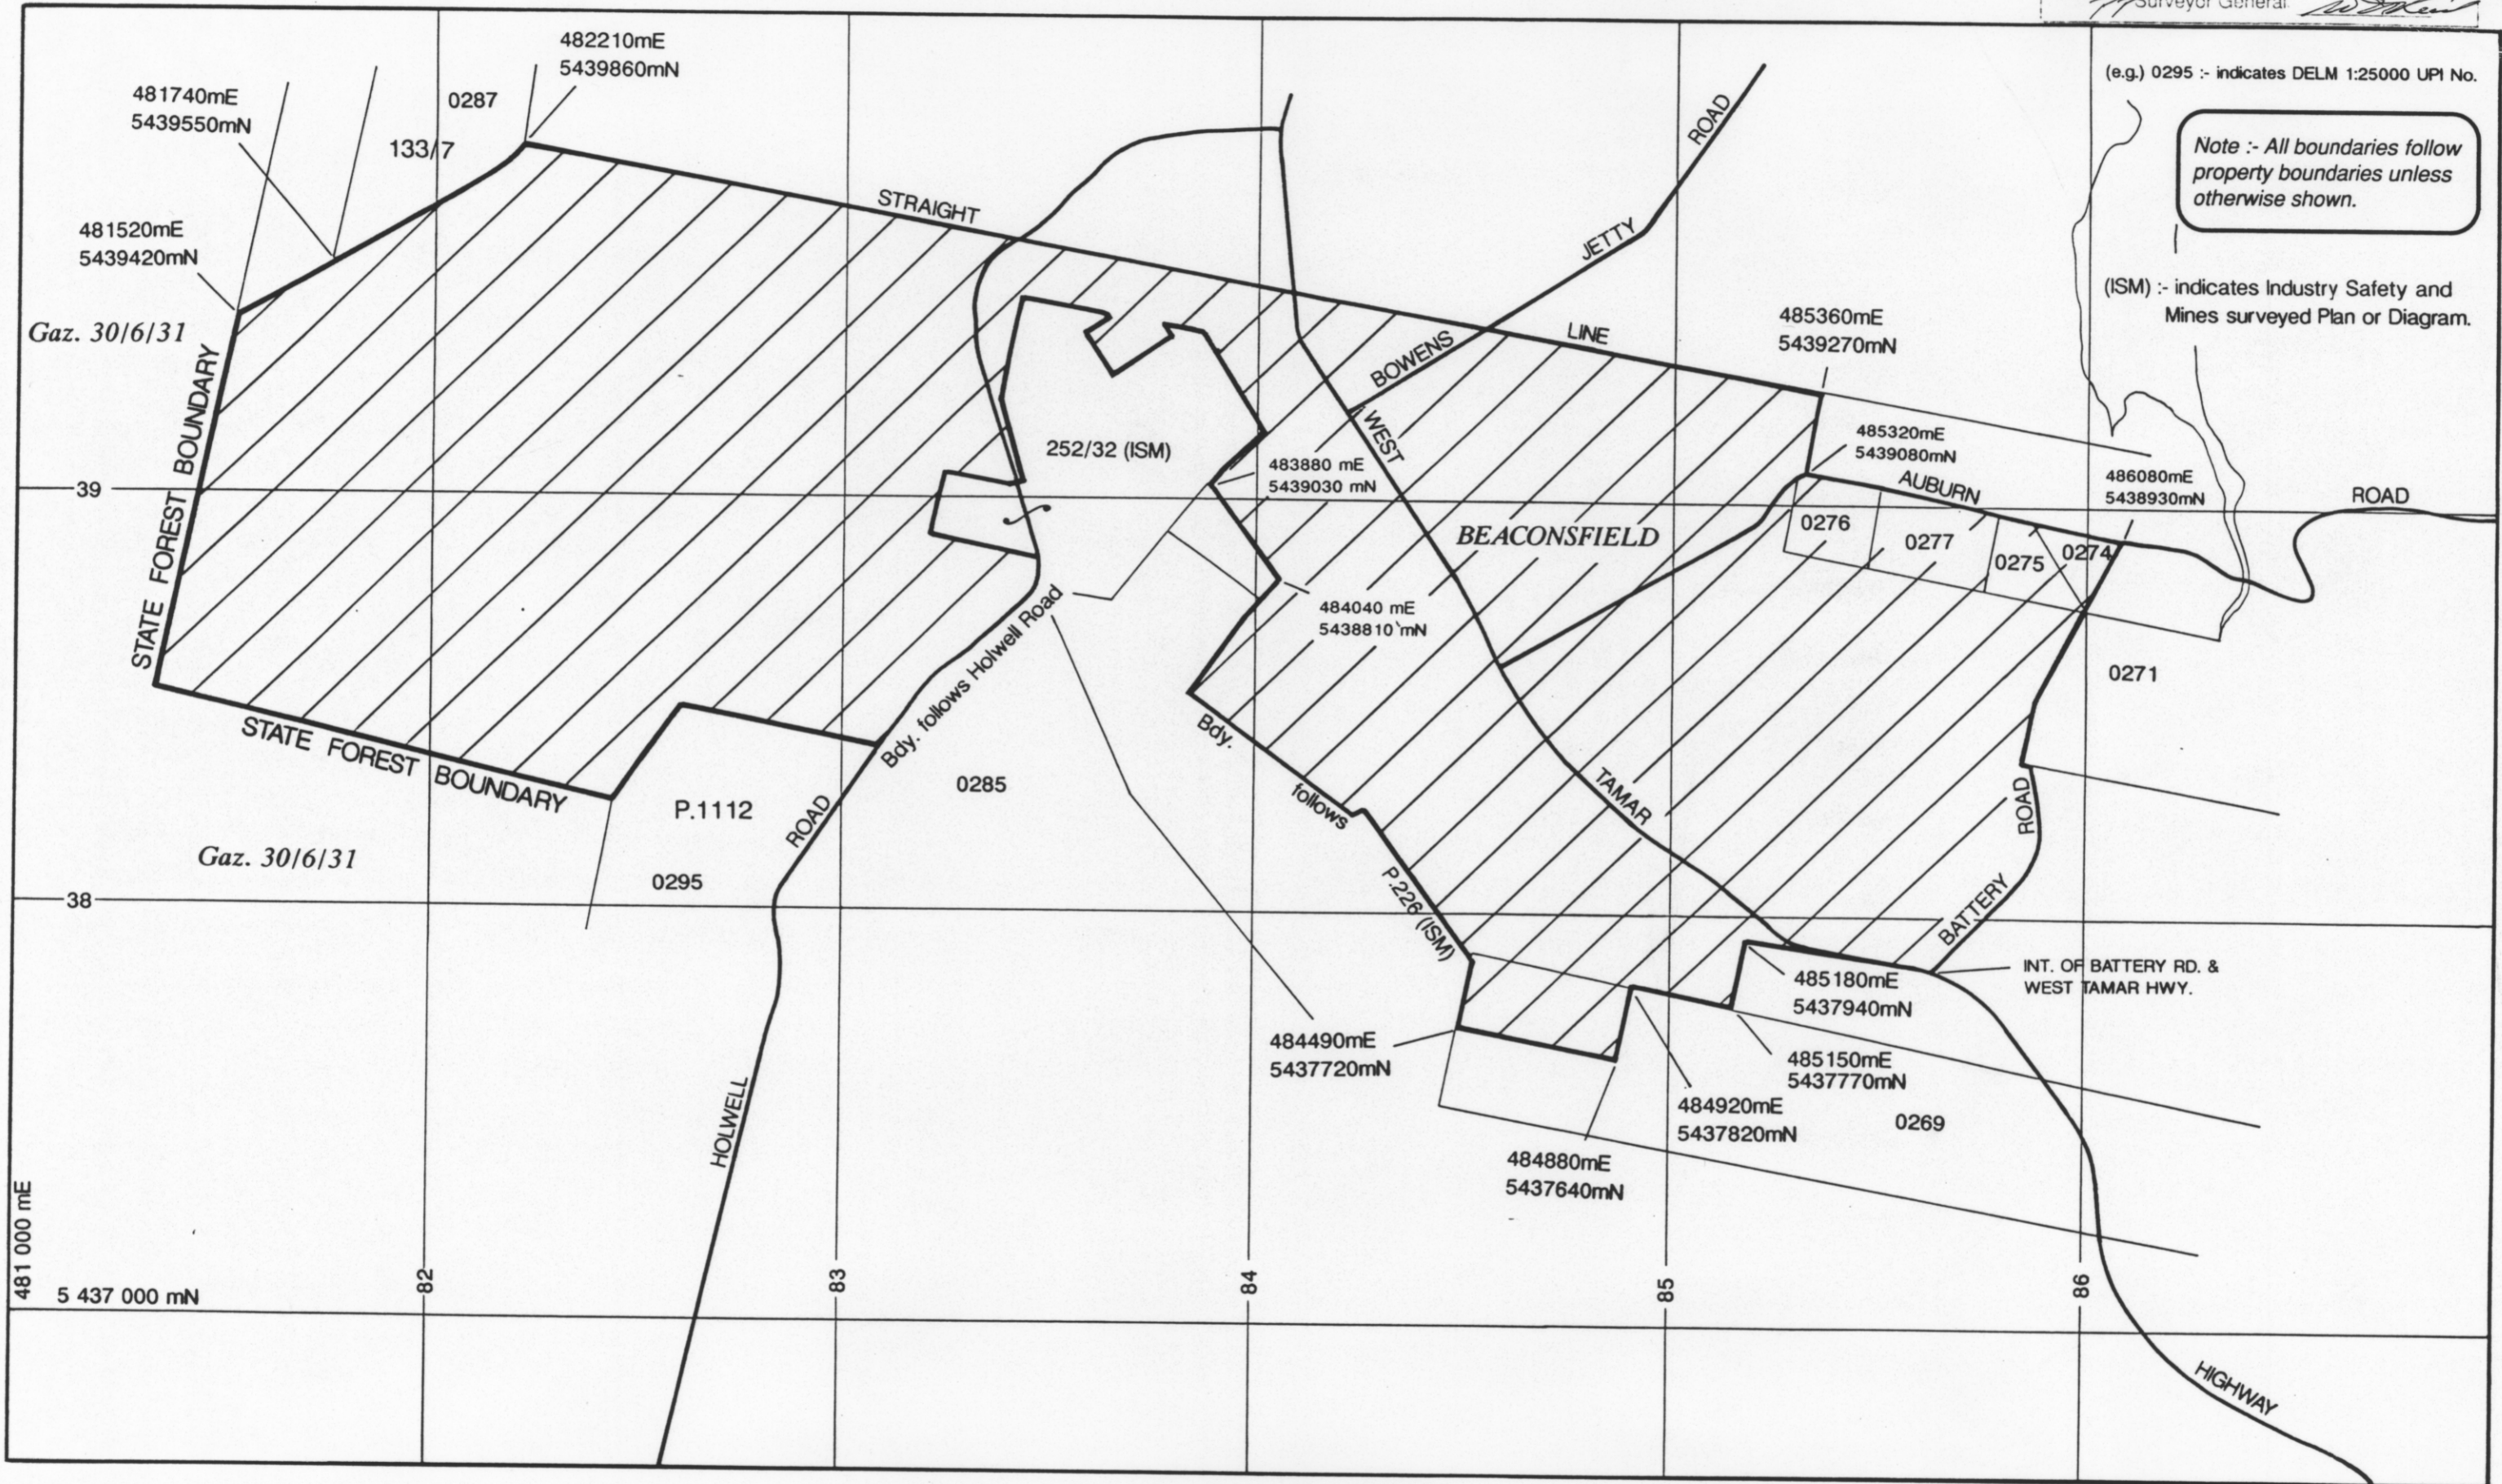

LAND DISTRICT OF DEVON — VICINITY OF BEACONSFIELD

CENTRAL PLAN REGISTER

Plan No. 9261

Registered 30.5.95

Surveyor General *[Signature]*

(e.g.) 0295 :- indicates DELM 1:25000 UPI No.

Note :- All boundaries follow property boundaries unless otherwise shown.

(ISM) :- indicates Industry Safety and Mines surveyed Plan or Diagram.

Scale 1:15000

P.5557