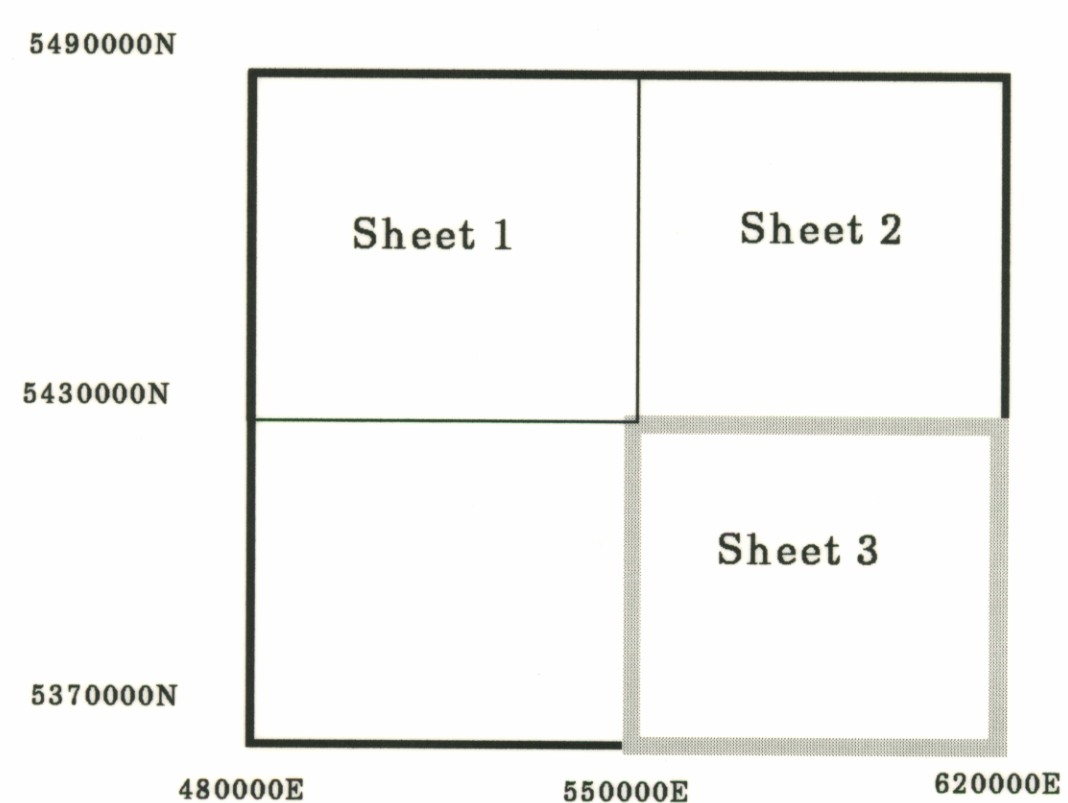

Mineral Resources Tasmania
Resource Exploration and Development Division
Residual Magnetic Intensity
(Netgold)

Data Sources :
Data from Mineral Resources Tasmania Netgold Data Package

March 1994
Algorithm:netgold_mag_100_s3
Sunangle:Northeast
Scale 1:100000