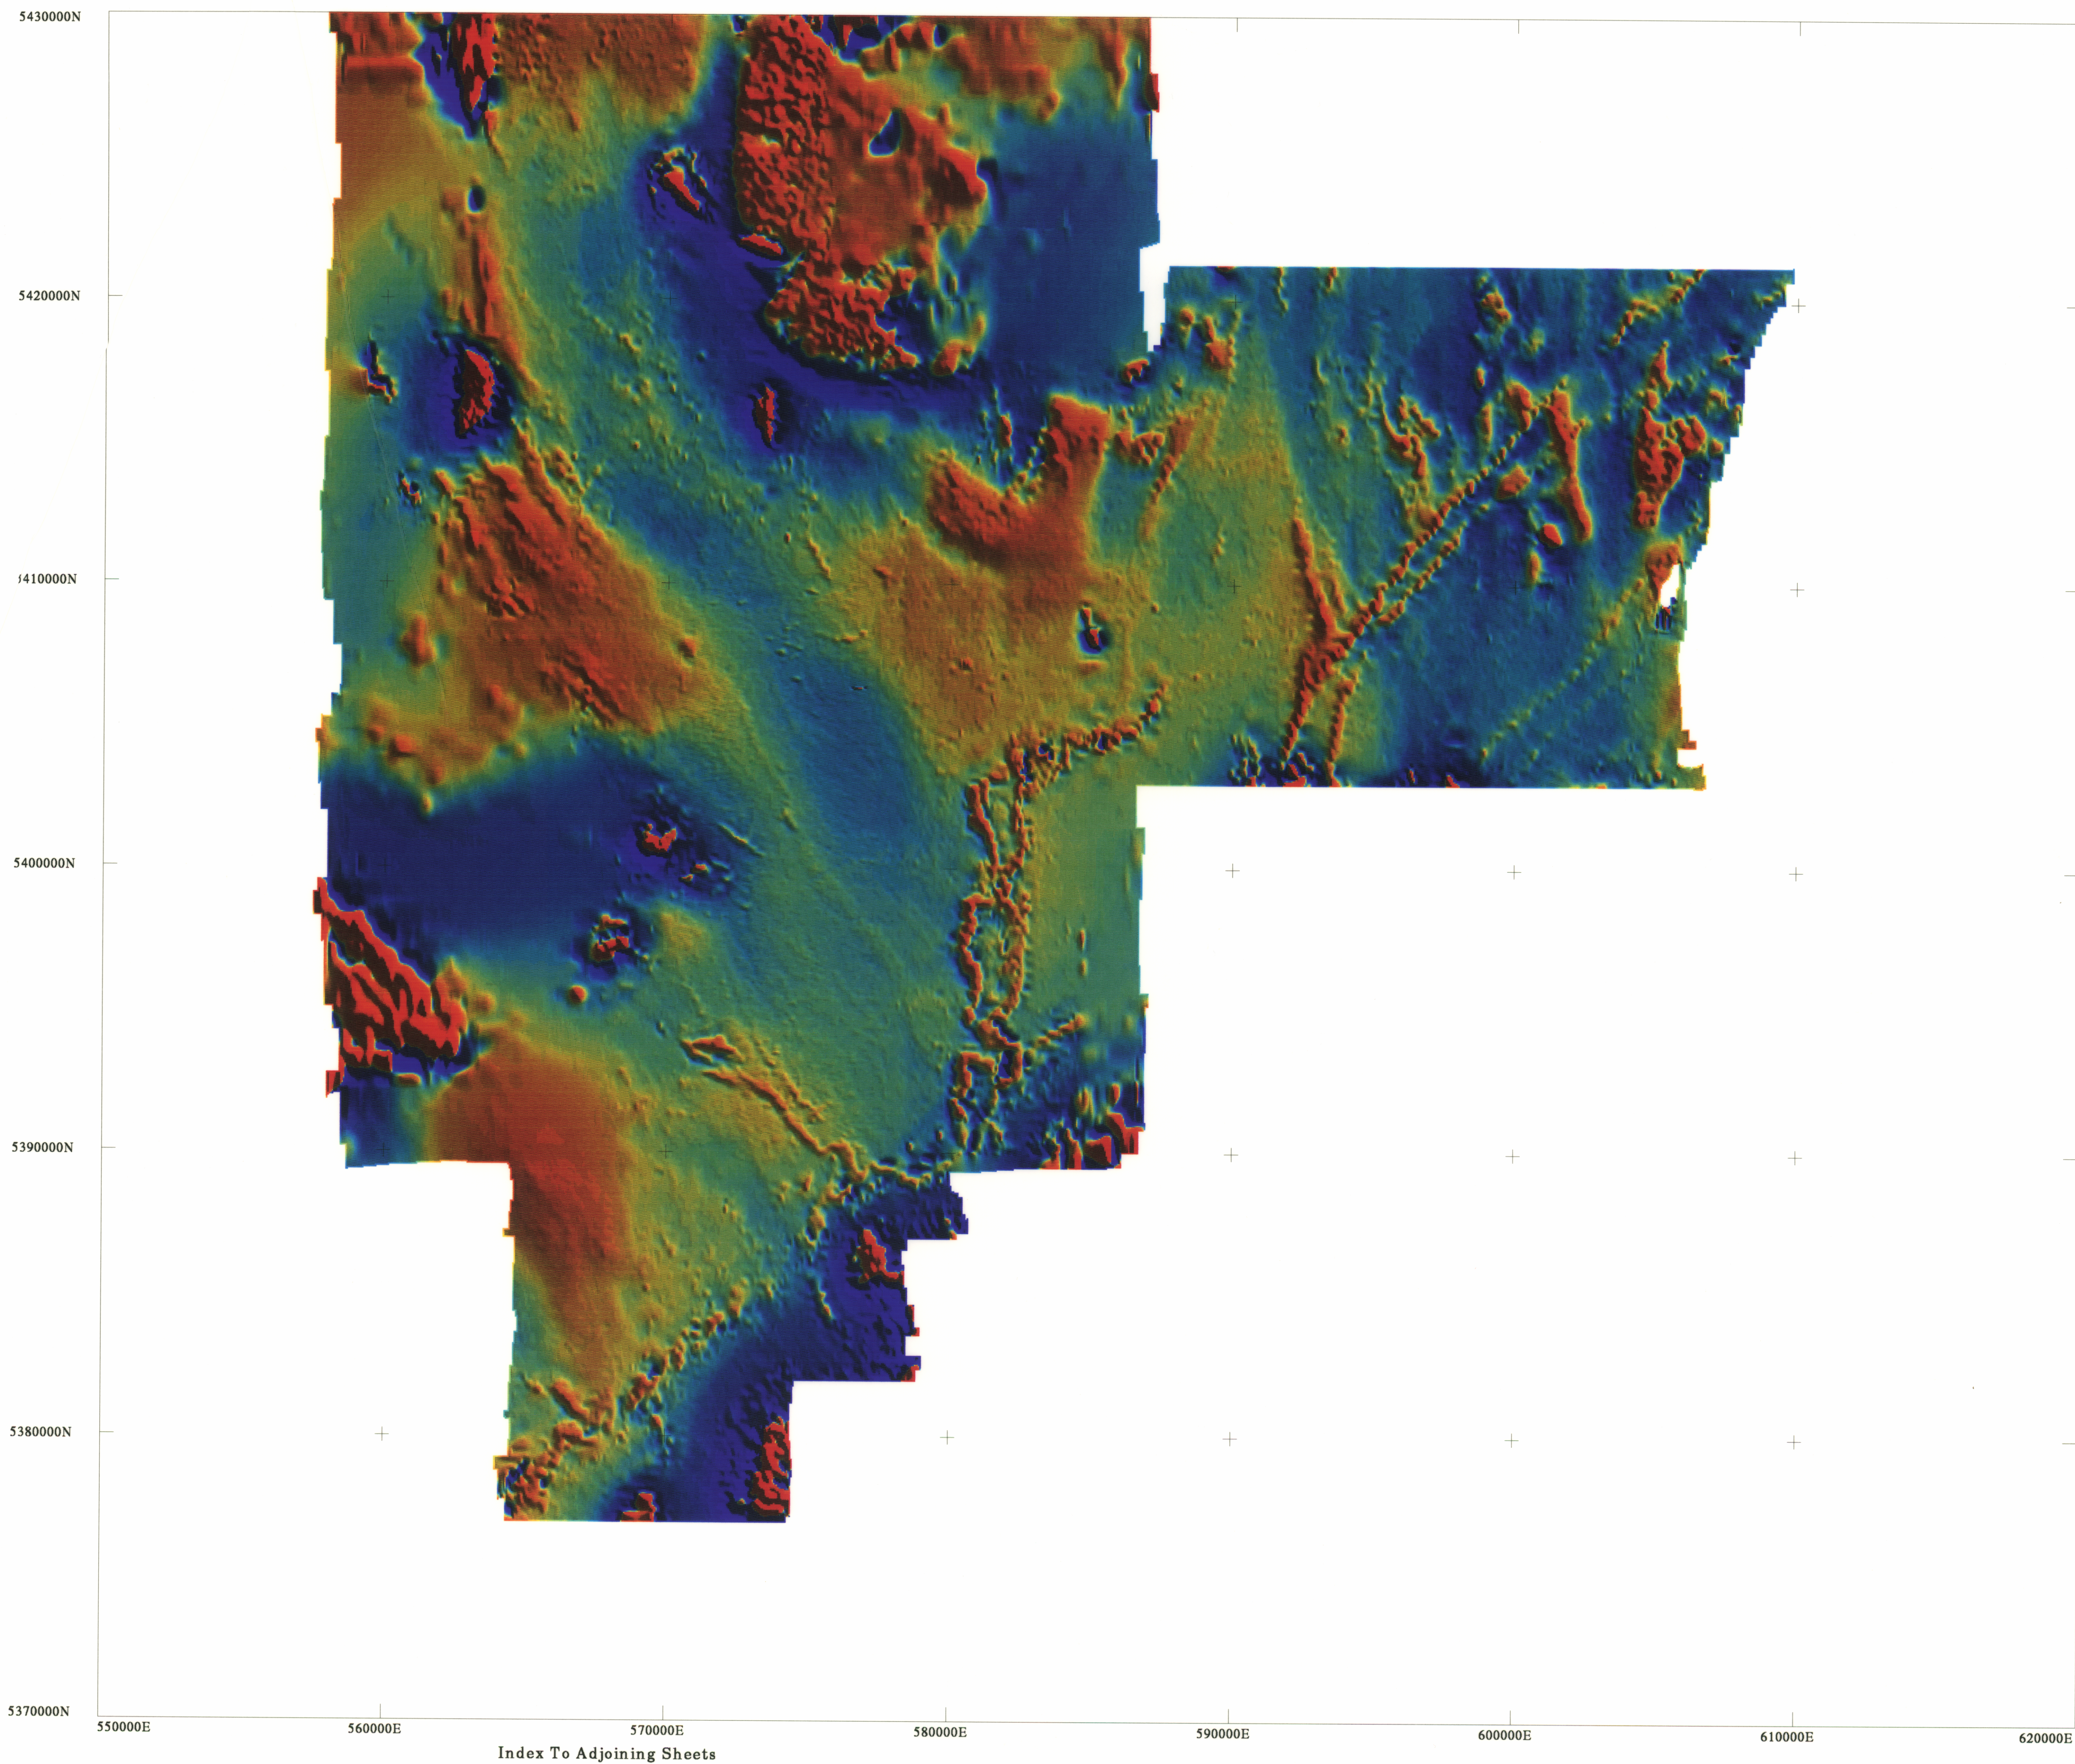

5 cm

NETGOLD - Residual Magnetic Intensity

Mineral Resources Tasmania

Index To Adjoining Sheets