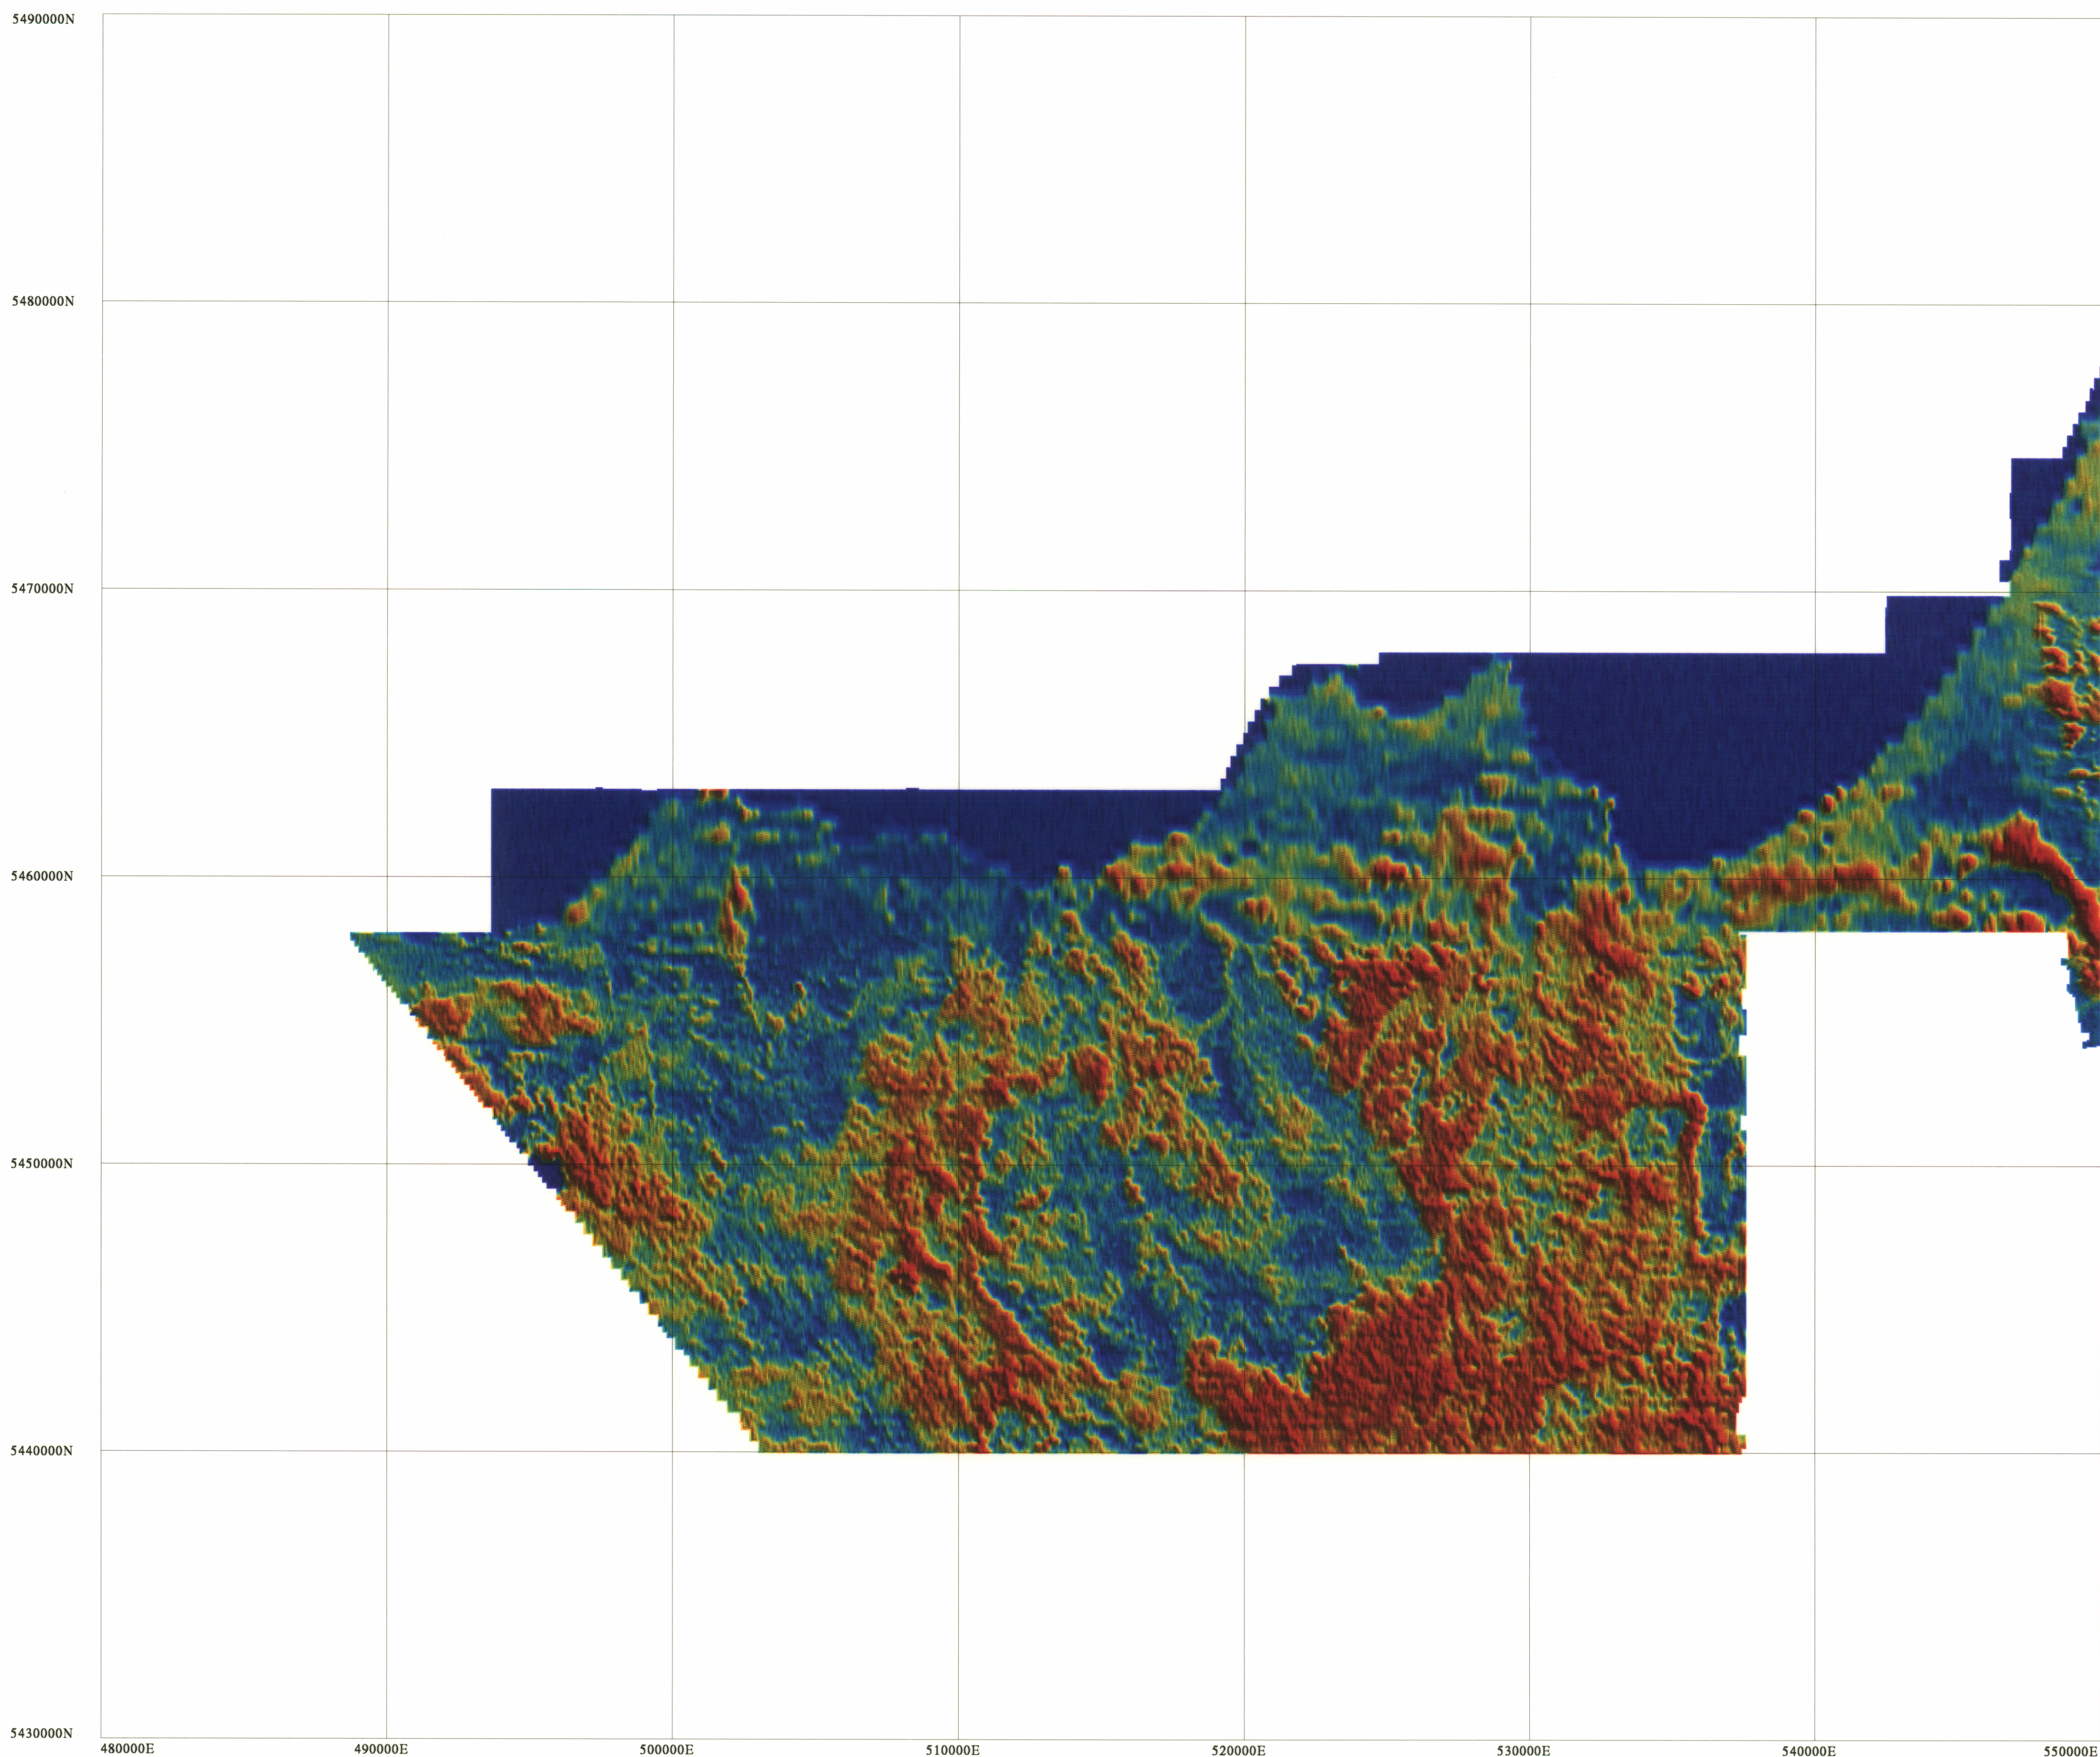

NETGOLD - Radiometrics - Total Counts

Mineral Resources Tasmania

Index To Adjoining Sheets