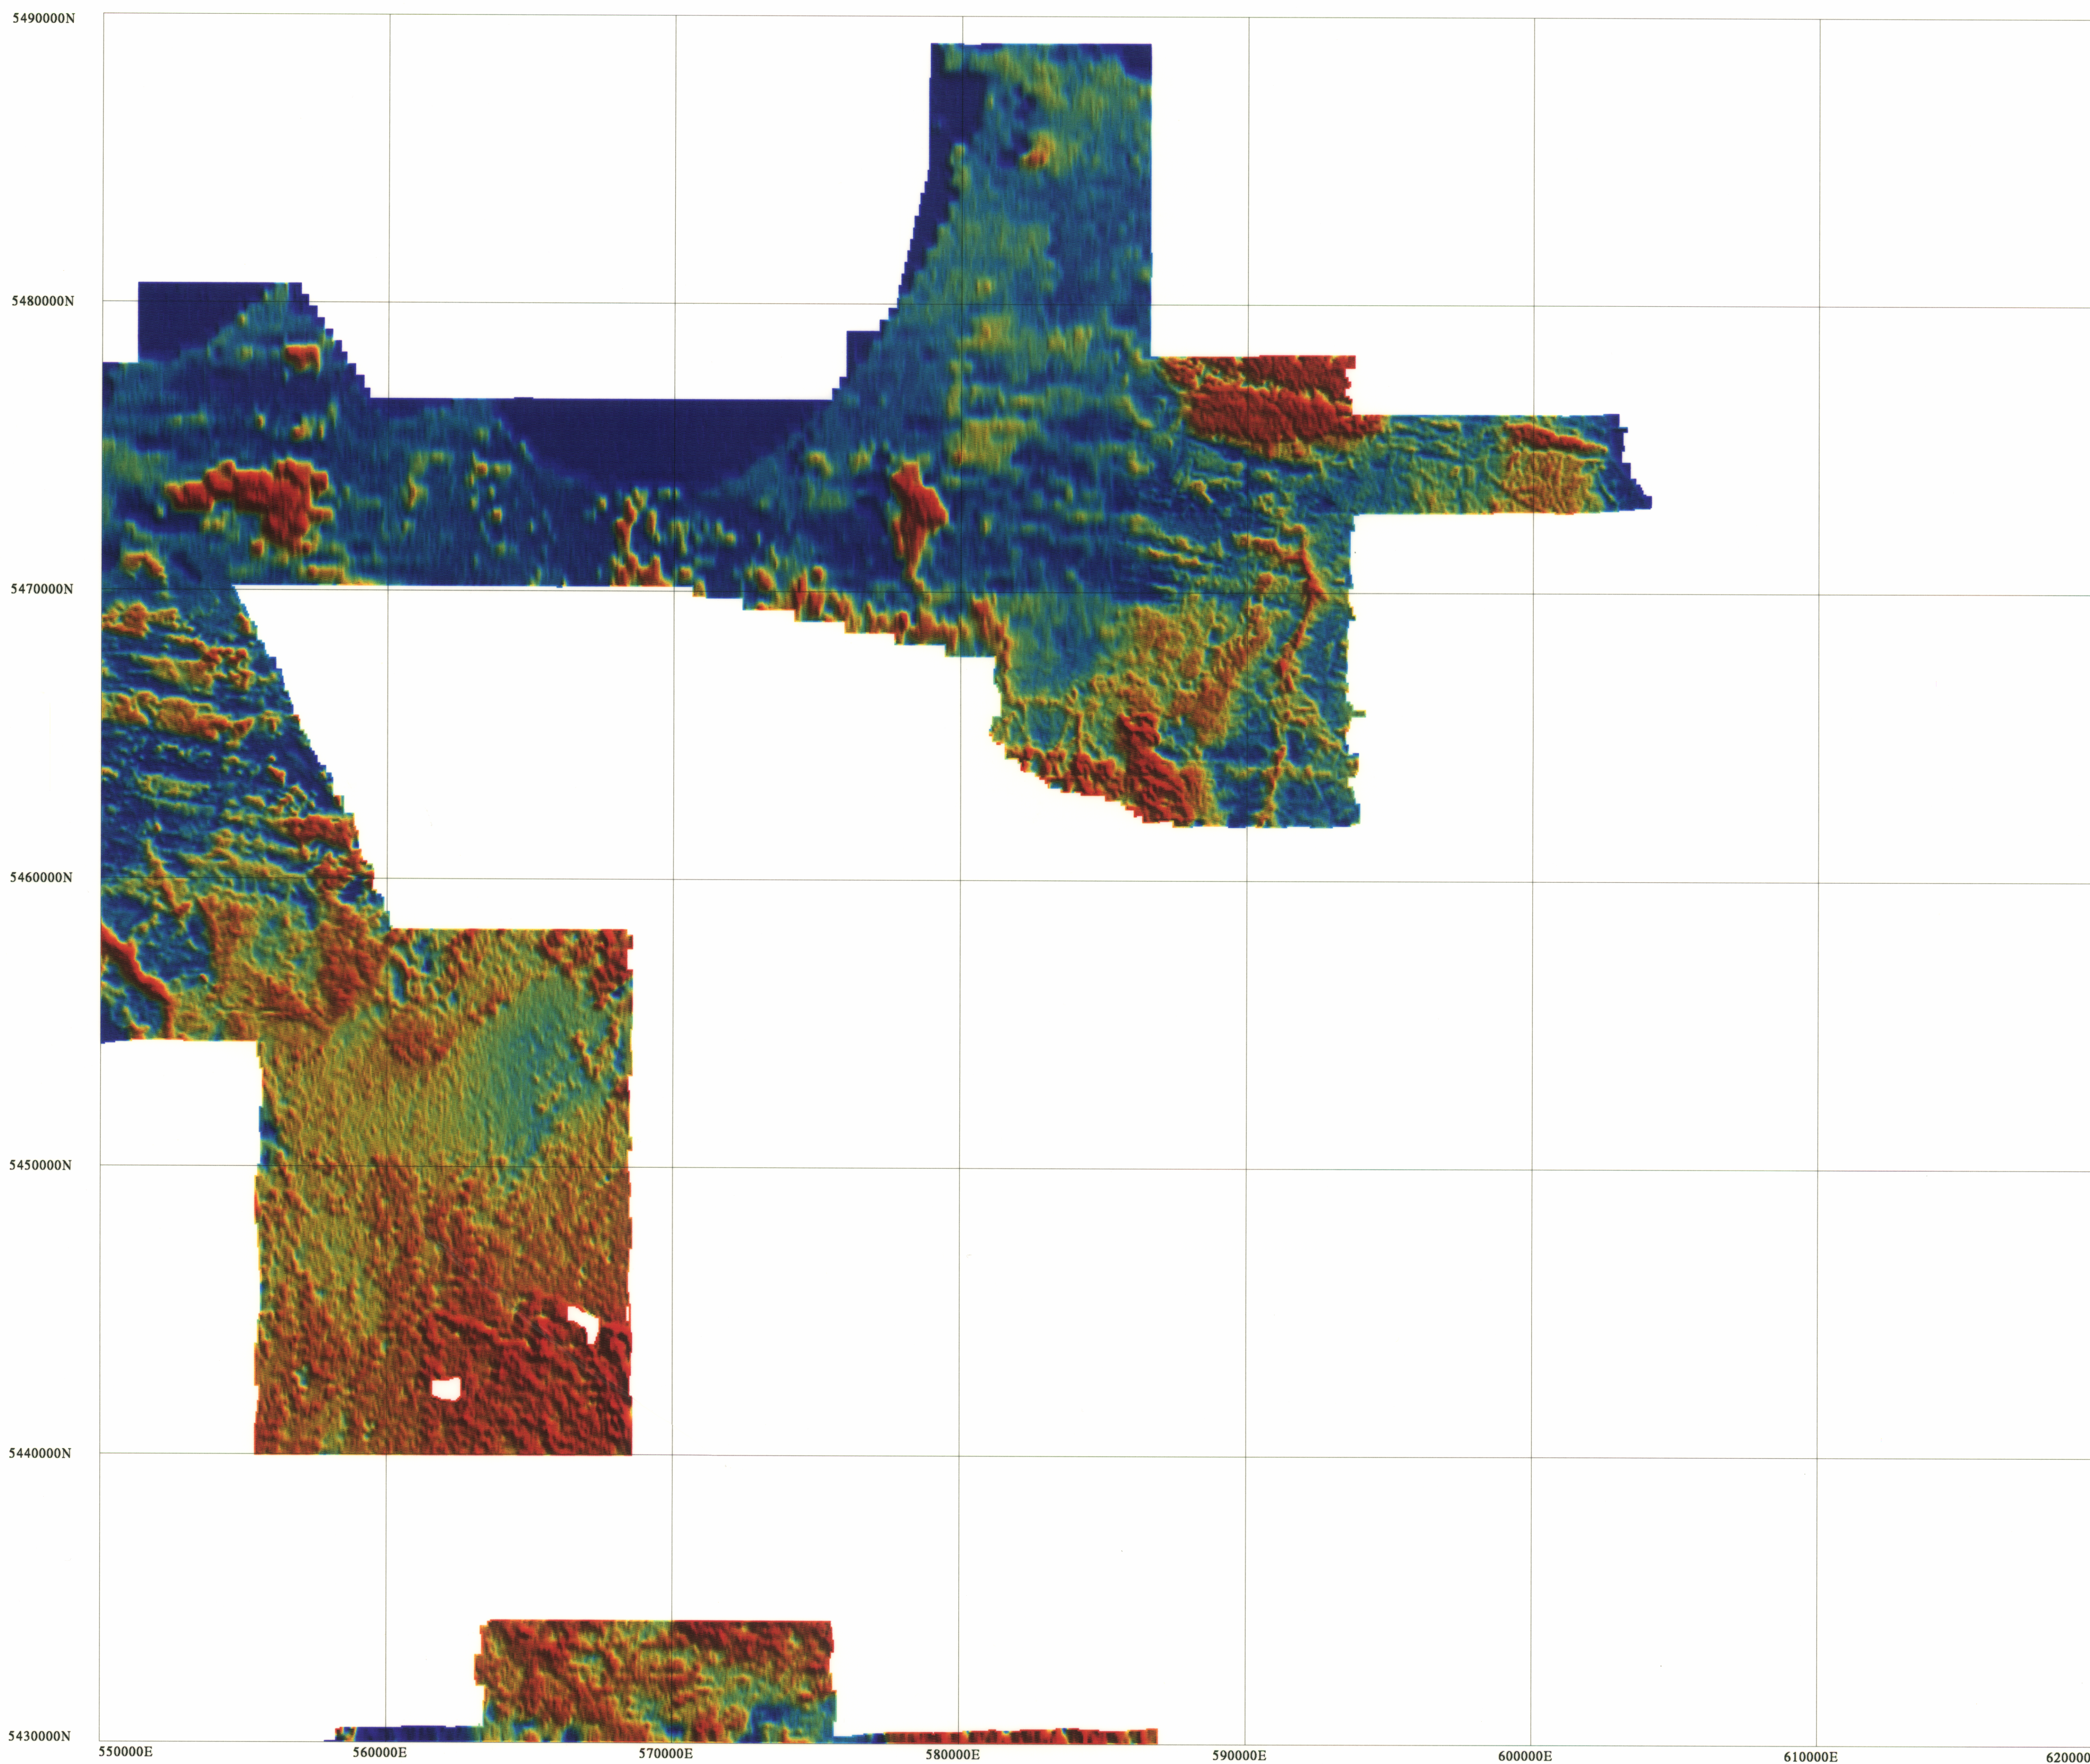

NETGOLD - Radiometrics - Total Counts

Mineral Resources Tasmania

Index To Adjoining Sheets