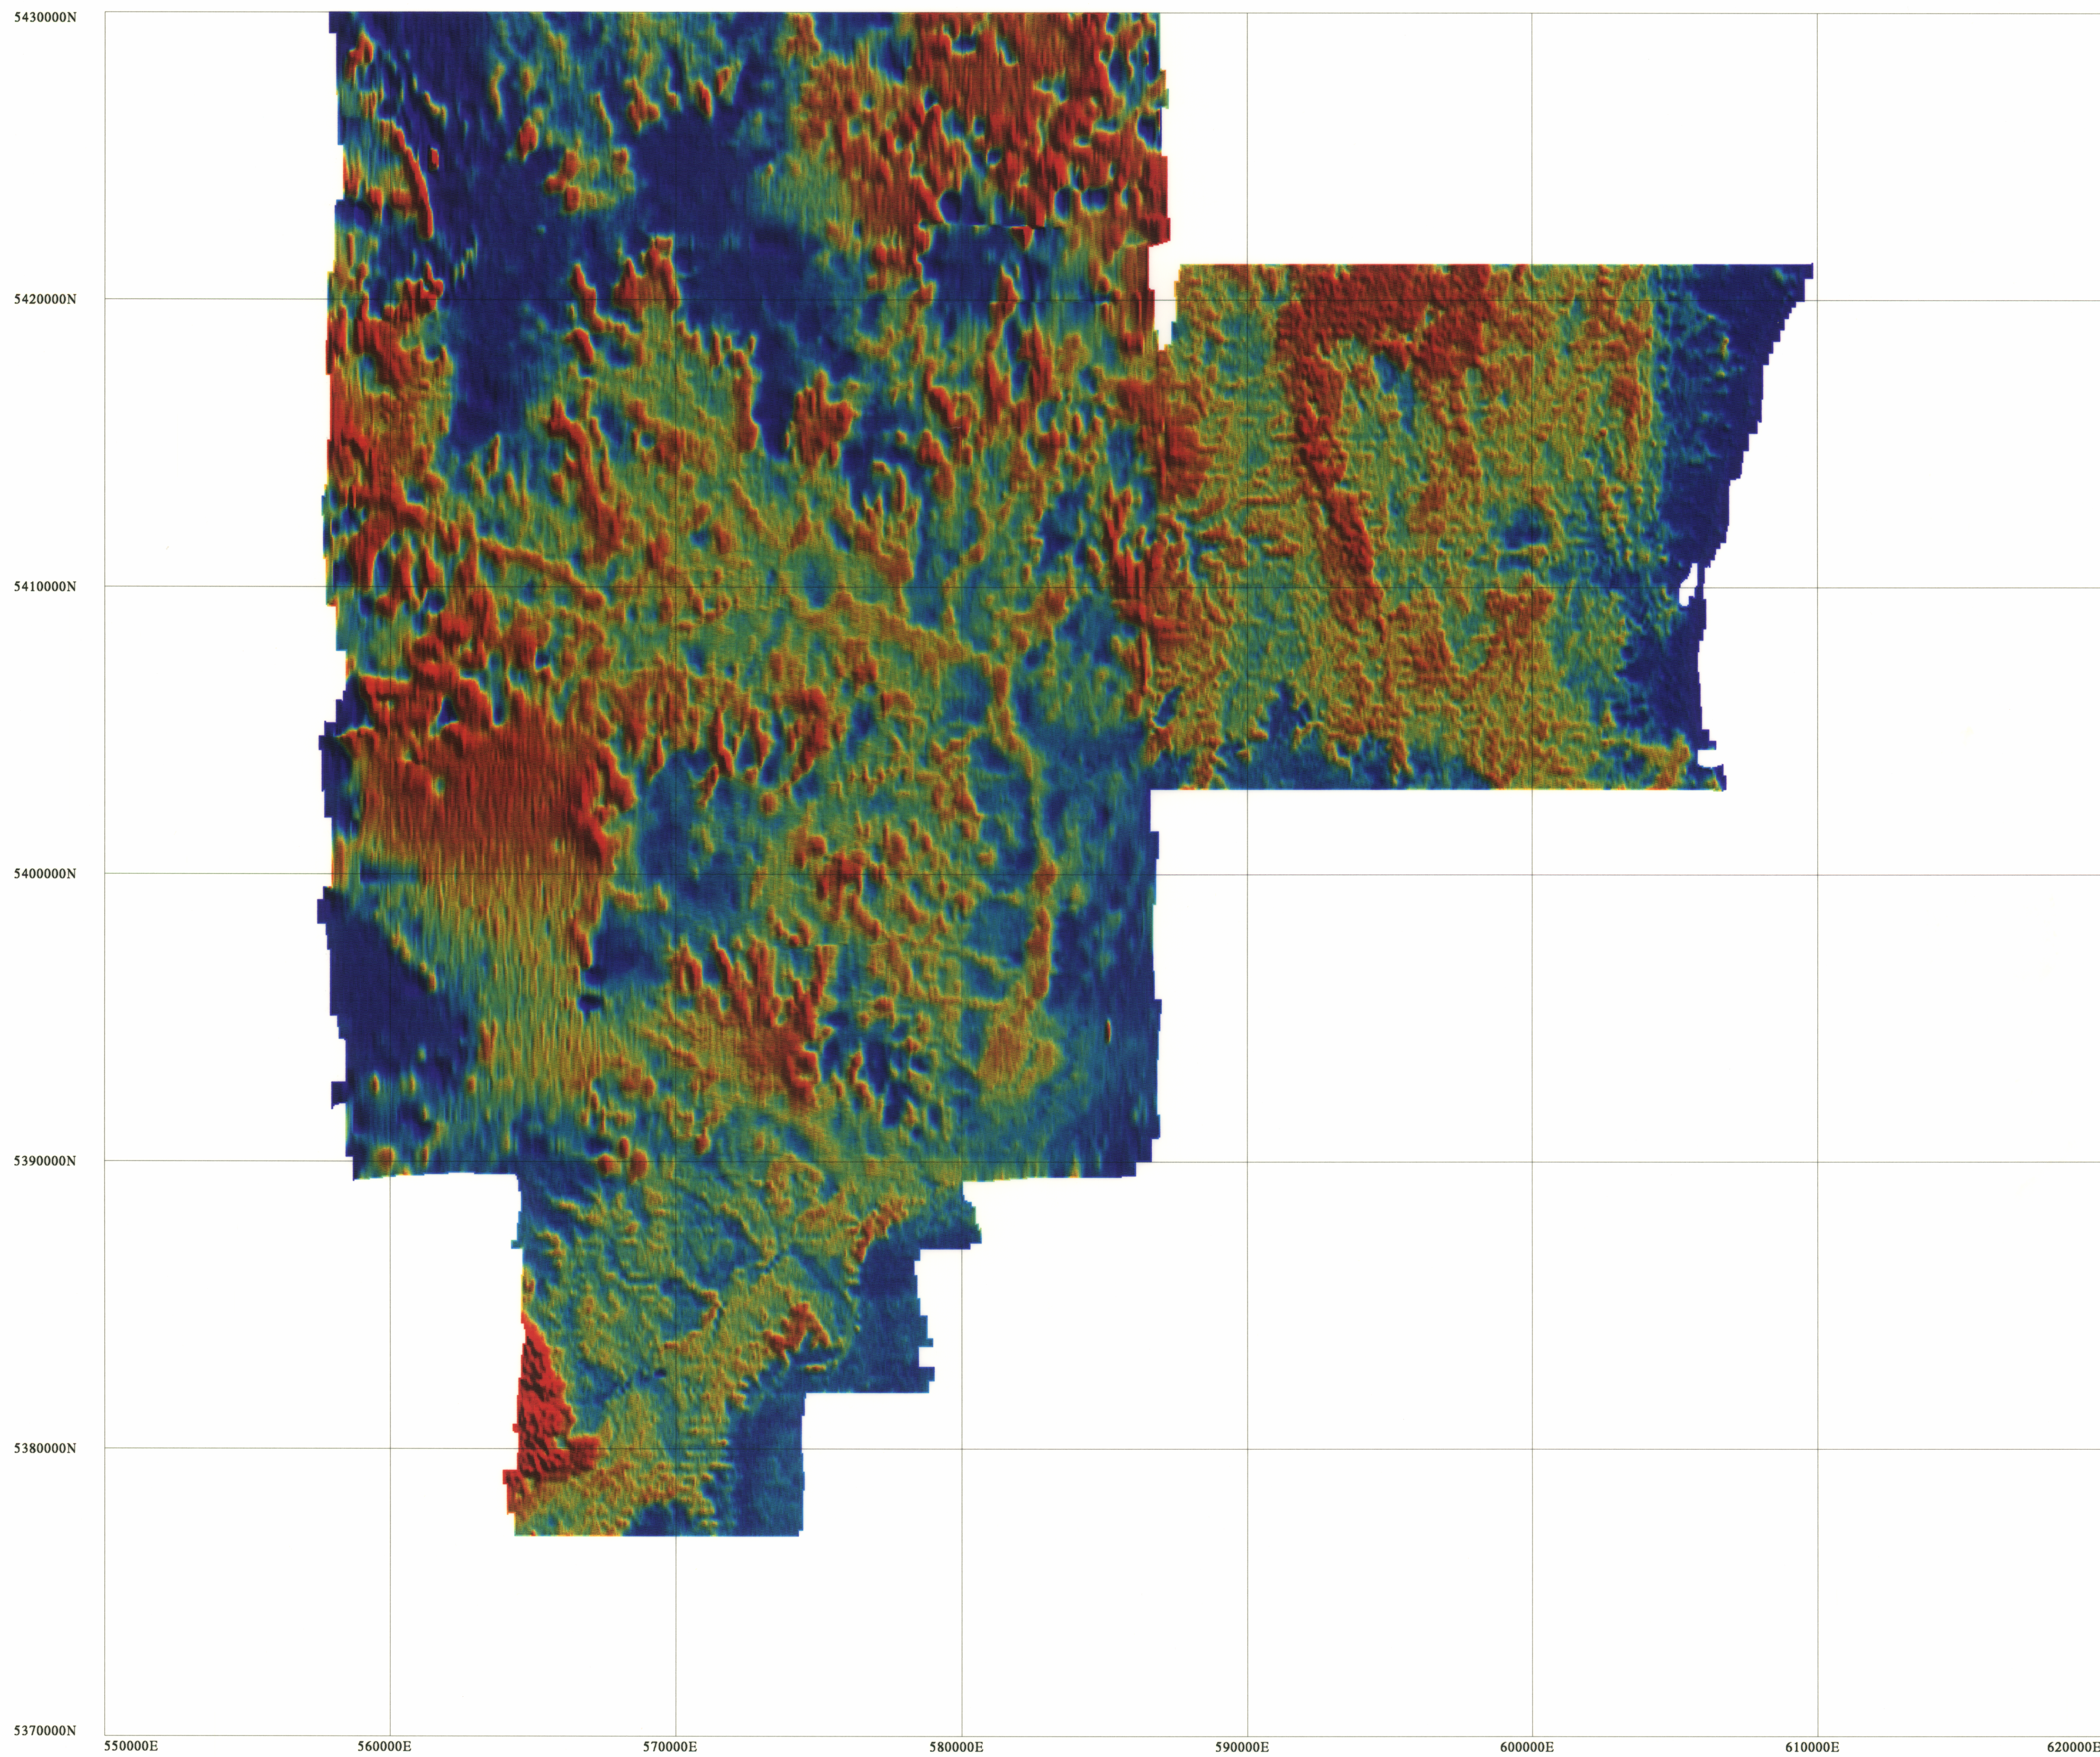

5 cm

NETGOLD - Radiometrics - Total Counts

Mineral Resources Tasmania

Index To Adjoining Sheets