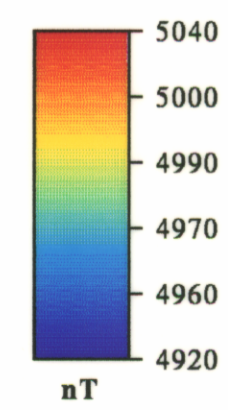

NETGOLD - Residual Magnetic Intensity

PEARLYBROOK

Mineral Resources Tasmania

5577A

106

Index To Adjoining Sheets

PEARLYBROOK	PIONEER
SCOTTSDALE	DERBY
	RINGAROOMA
	VICTORIA
	SADDLBACK
	MATHINA
	MANGANA
	ROSSARDEN

Mineral Resources Tasmania Resource Exploration and Development Division Residual Magnetic Intensity (Netgold)

March 1994
Algorithm: netgold_pear_mag
Sunangle: Northeast
Scale 1:25000

5 cm