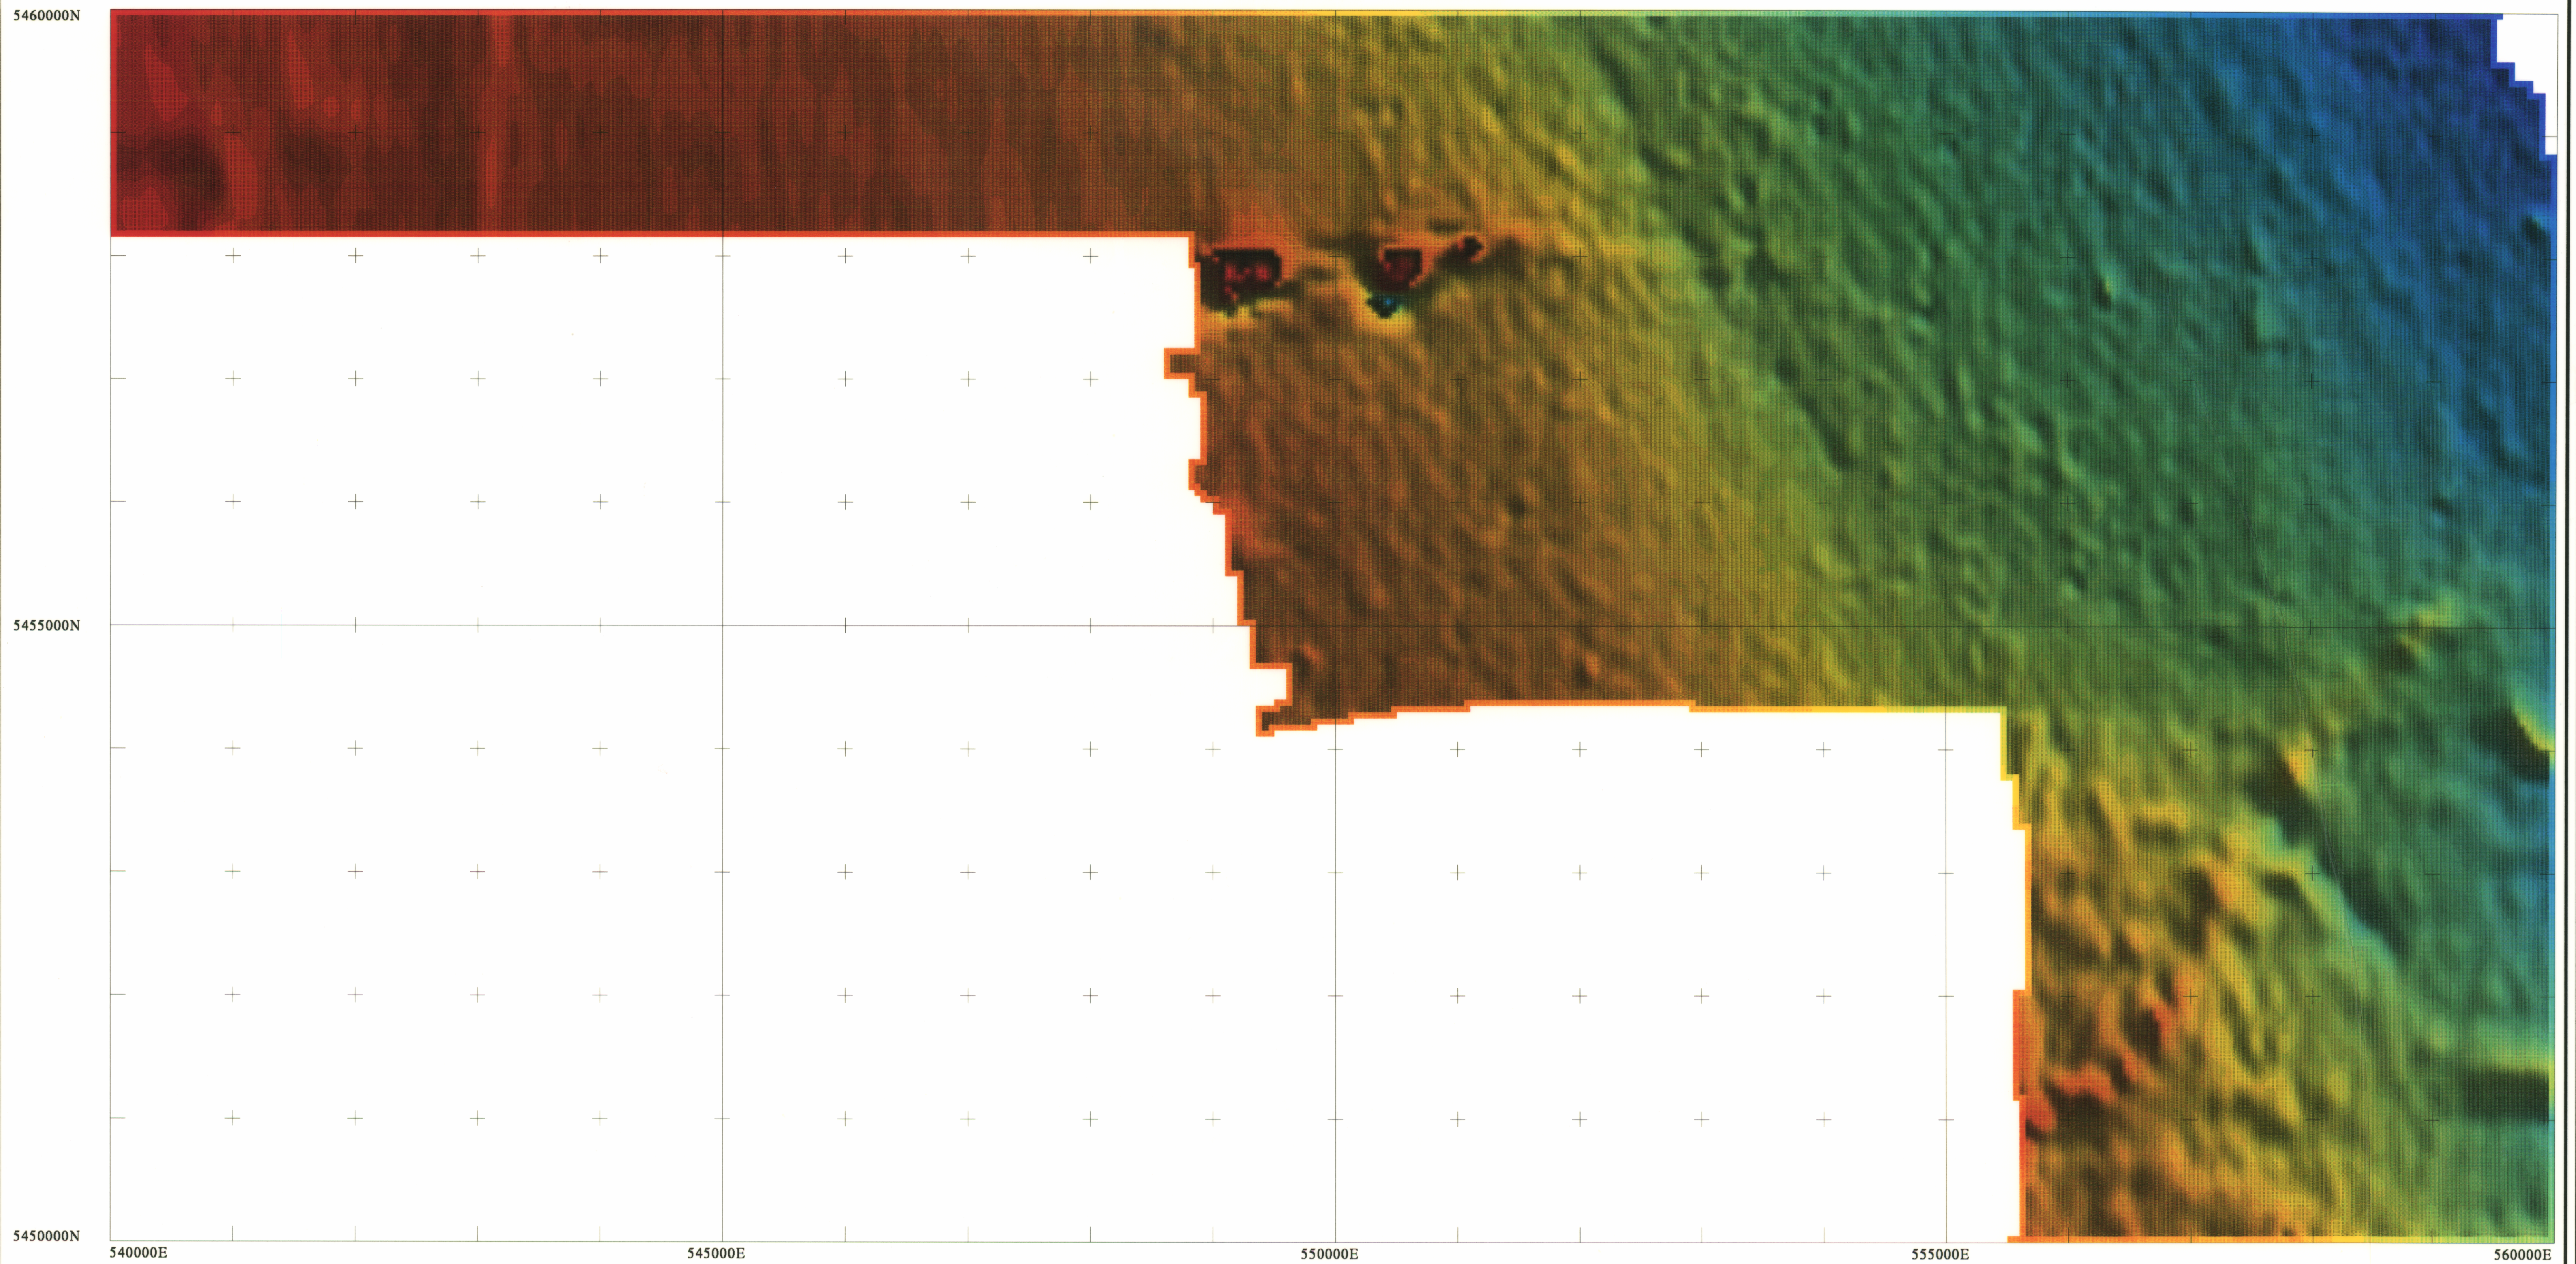

NETGOLD - Residual Magnetic Intensity

PEARLYBROOK

Mineral Resources Tasmania

5577A

106

Index To Adjoining Sheets

PEARLYBROOK	PIONEER
SCOTTSDALE	DERBY
	RINGAROOMA
	VICTORIA
	SADDLBACK
	MATHINA
	MANGANA
	ROSSARDEN

Mineral Resources Tasmania Resource Exploration and Development Division Residual Magnetic Intensity (Netgold)

March 1994
Algorithm: netgold_pear_mag
Sunangle: Northeast
Scale 1:25000

5 cm