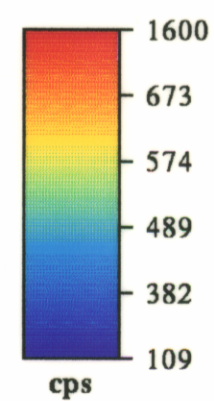

NETGOLD - Radiometrics - Total Counts

PEARLYBROOK

Mineral Resources Tasmania

5577B

107

Index To Adjoining Sheets

PEARLYBROOK	PIONEER
SCOTTSDALE	DERBY
RINGROOMA	
VICTORIA	
SADLERBACK	
MATHENNA	
MANGANA	
ROSSARDEN	

Mineral Resources Tasmania Resource Exploration and Development Division Radiometrics - Total Counts (Netgold)

March 1994
Algorithm:netgold_pear_rad
Sunangle:Northeast
Scale 1:25000

5 cm