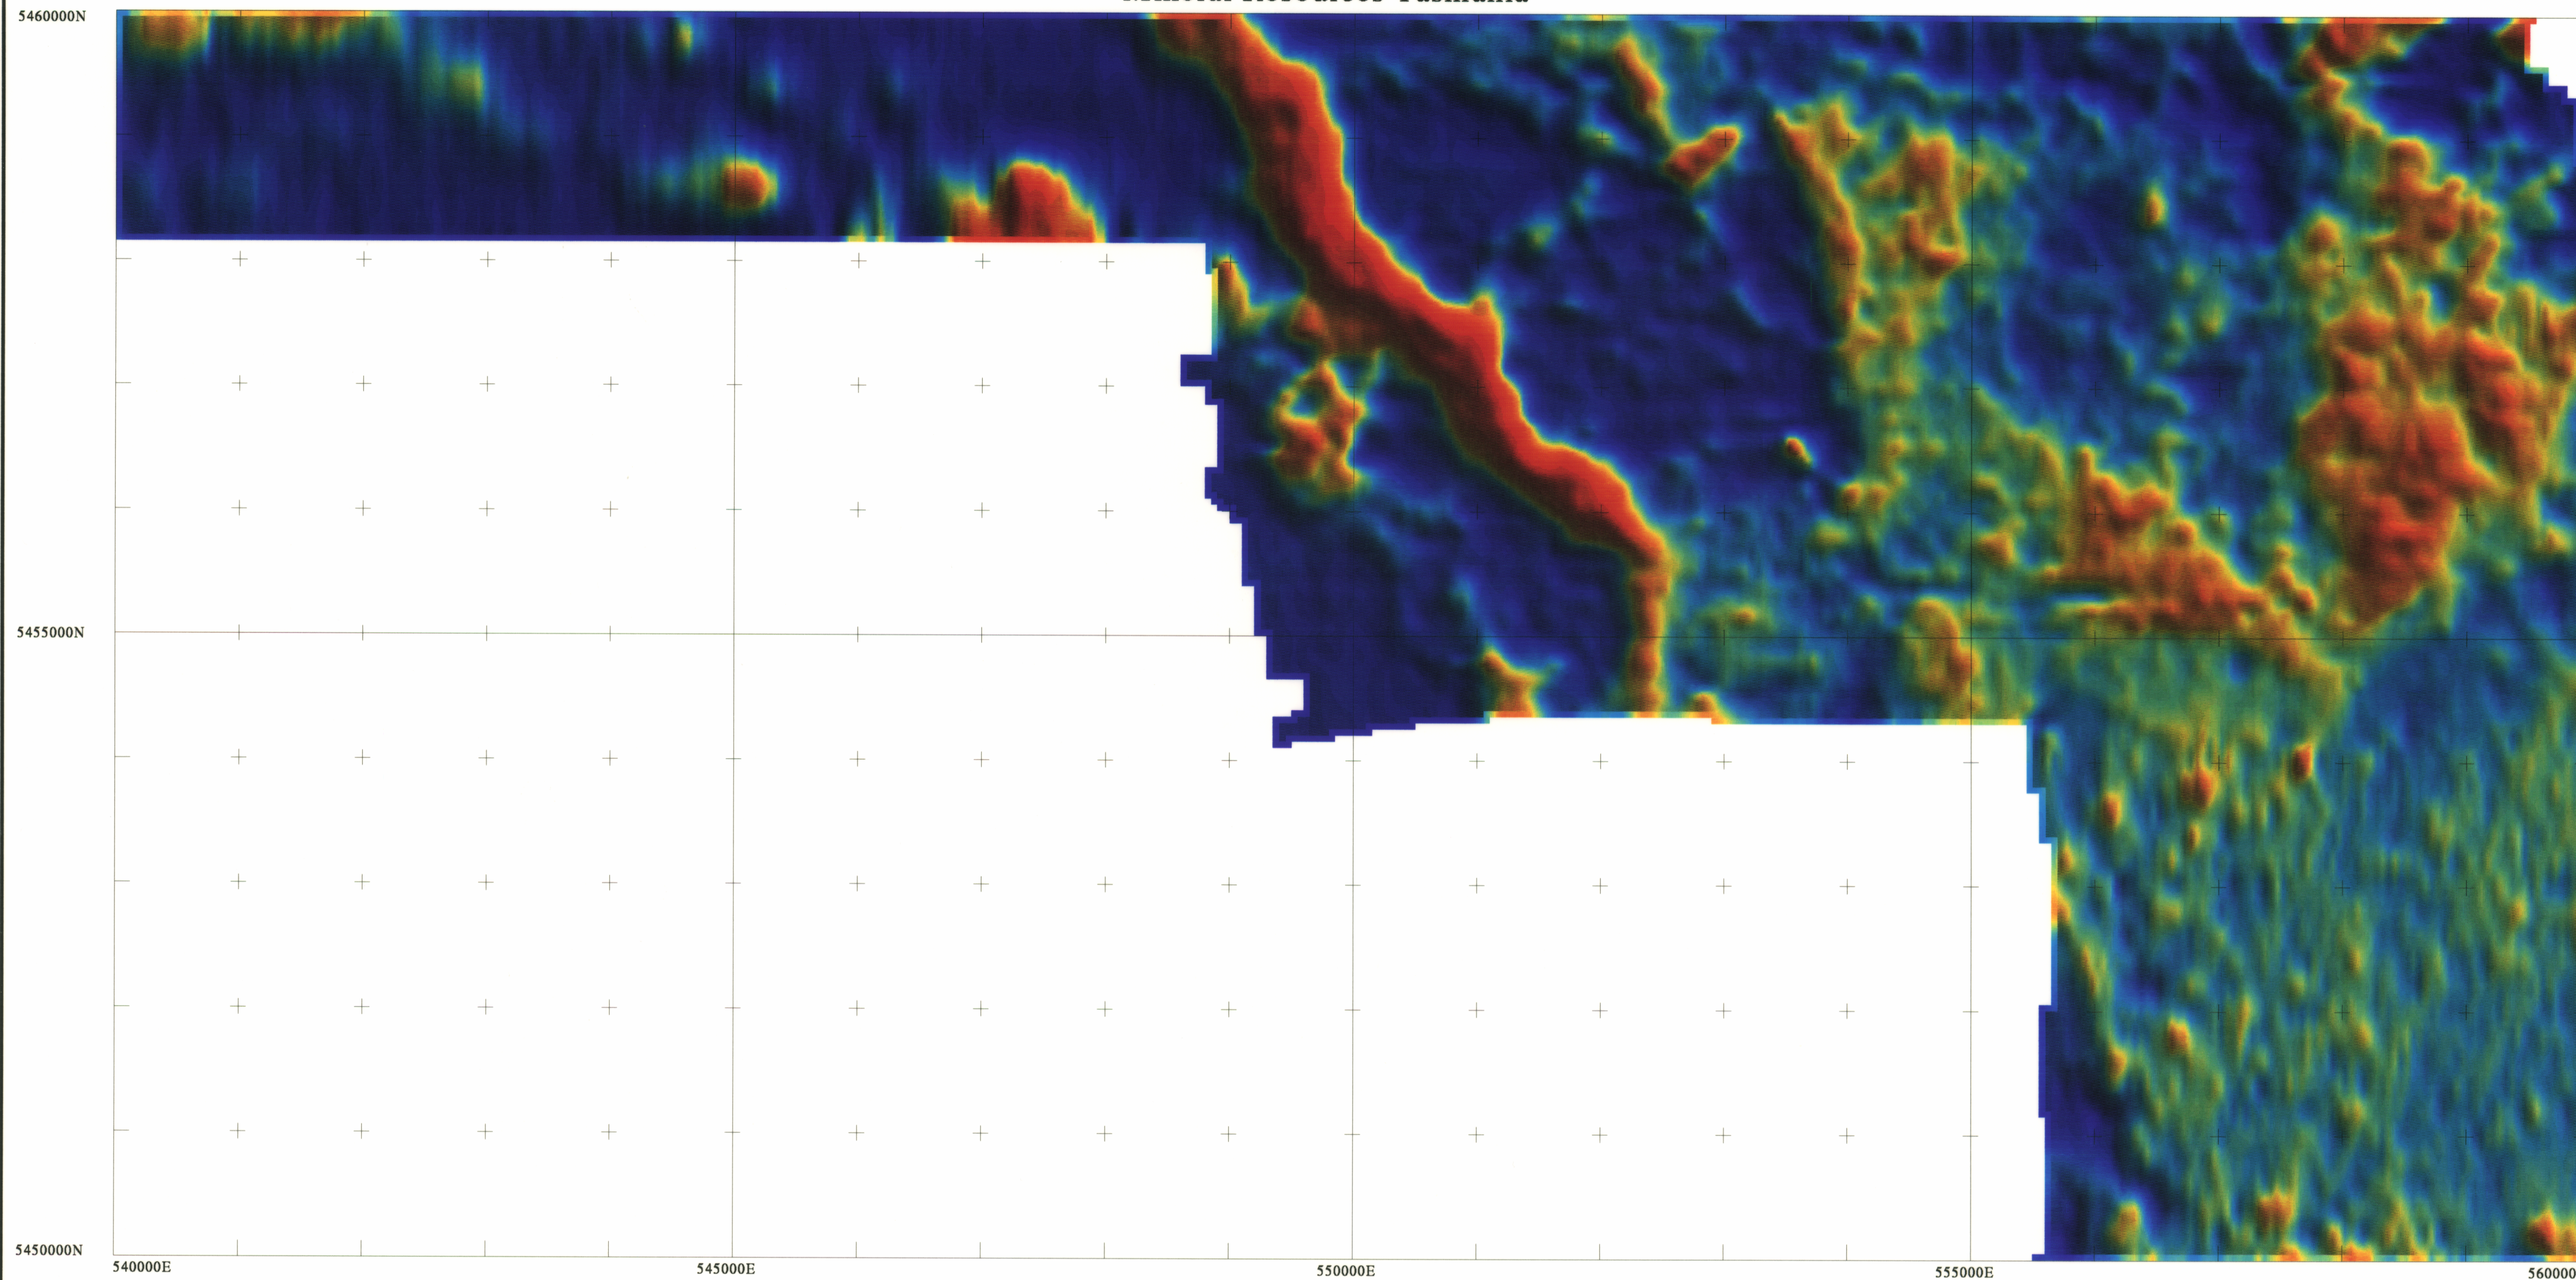

NETGOLD - Radiometrics - Total Counts

PEARLYBROOK

Mineral Resources Tasmania

5577B

107

Index To Adjoining Sheets

PEARLYBROOK	PIONEER
SCOTTSDALE	DERBY
RINGROOMA	
VICTORIA	
SADLERBACK	
MATHENNA	
MANGANA	
ROSSARDEN	

Mineral Resources Tasmania Resource Exploration and Development Division Radiometrics - Total Counts (Netgold)

March 1994
Algorithm:netgold_pear_rad
Sunangle:Northeast
Scale 1:25000

5 cm