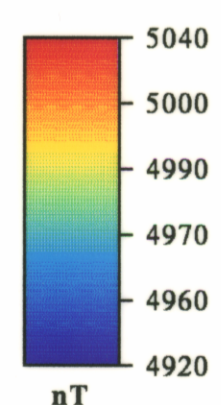

Mineral Resources Tasmania Resource Exploration and Development Division Residual Magnetic Intensity (Netgold)

March 1994
Algorithm:netgold_scut_mag
Sunangle:Northeast
Scale 1:25000