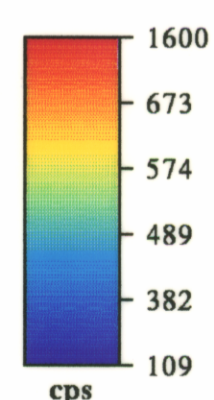

Mineral Resources Tasmania Resource Exploration and Development Division Radiometrics - Total Counts (Netgold)

March 1994
Algorithm: netgold_scot_rad
Sunangle: Northeast
Scale 1:25000