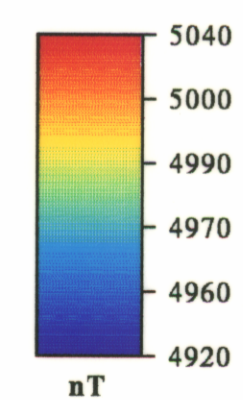

Mineral Resources Tasmania
Resource Exploration and Development Division
Residual Magnetic Intensity
(Netgold)

Data Sources :
Data from Mineral Resources Tasmania Netgold Data Package

March 1994
Algorithm: netgold_pion_mag
Sunangle: Northeast
Scale 1:25000