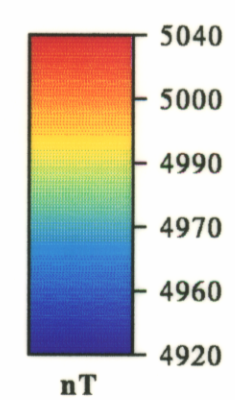

NETGOLD - Residual Magnetic Intensity

DERBY

Mineral Resources Tasmania

5577G

112

Index To Adjoining Sheets

PEARLYBROOK	PIONEER
SCOTTSDALE	DERBY
	RINGAROOMA
	VICTORIA
	SADLERBACK
	MATRUINA
	MANGANNA
	ROSSARDEN

Mineral Resources Tasmania Resource Exploration and Development Division Residual Magnetic Intensity (Netgold)

Processing Sequence

Data Sources :

Gridded 50m * 50m mesh
No Additional Smoothing

March 1994
Algorithm: netgold_derb_mag
Sunangle: Northeast
Scale 1:25000

5 cm