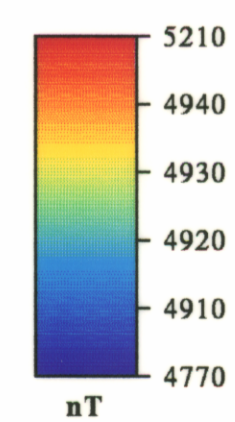

NETGOLD - Residual Magnetic Intensity

RINGAROOMA

Mineral Resources Tasmania

55771
114

Index To Adjoining Sheets

PEARLYBROOK	PIONEER
SCOTTSDALE	DERBY
	RINGAROOMA
	VICTORIA
	SADDLEBACK
	MATHERNA
	MANGANA
	ROSSARDEN

Mineral Resources Tasmania Resource Exploration and Development Division Residual Magnetic Intensity (Netgold)

Processing Sequence **Data Sources :**
Grided She * 25m mesh
 No Additional Smoothing Data from Mineral Resources Tasmania Netgold Data Package

March 1994
 Algorithm: netgold_ring_mag
 Sunangle: Northeast
 Scale 1:25000

TASMANIA
DEVELOPMENT
AND RESOURCES

5 cm