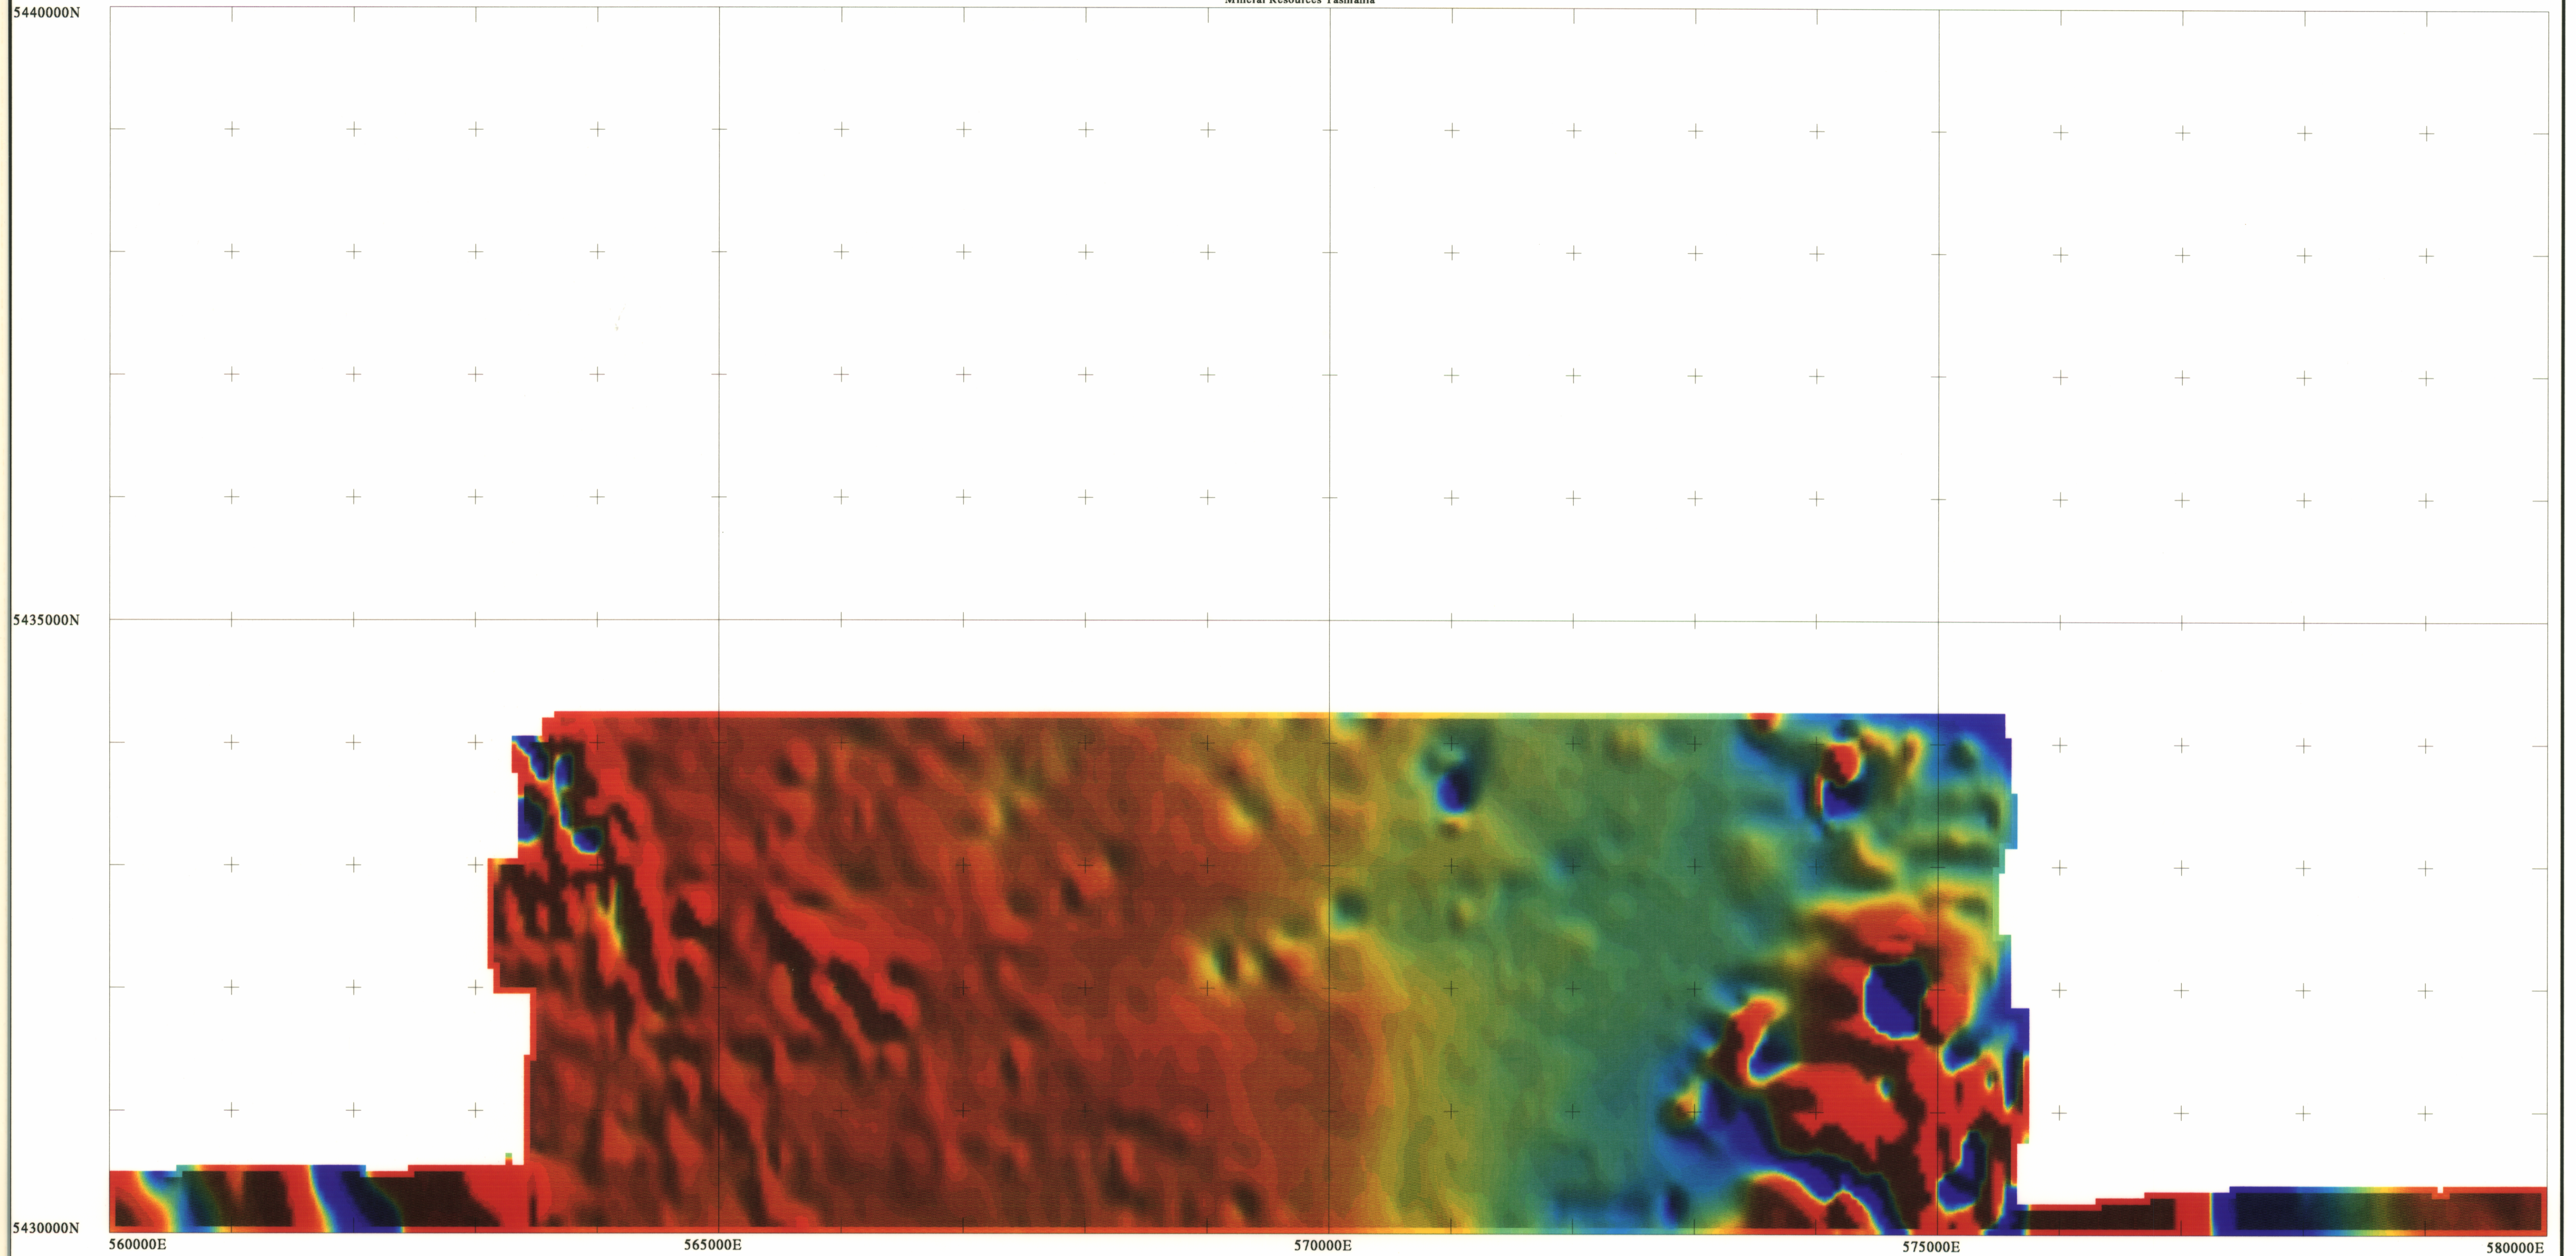

NETGOLD - Residual Magnetic Intensity

RINGAROOMA

Mineral Resources Tasmania

55771
114

Index To Adjoining Sheets

PEARLYBROOK	PIONEER
SCOTTSDALE	DERBY
	RINGAROOMA
	VICTORIA
	SADDLEBACK
	MATHERNA
	MANGANA
	ROSSARDEN

Mineral Resources Tasmania Resource Exploration and Development Division Residual Magnetic Intensity (Netgold)

Processing Sequence **Data Sources :**
Grided She * 25m mesh
 No Additional Smoothing Data from Mineral Resources Tasmania Netgold Data Package

March 1994
 Algorithm: netgold_ring_mag
 Sunangle: Northeast
 Scale 1:25000

TASMANIA
DEVELOPMENT
AND RESOURCES

5 cm