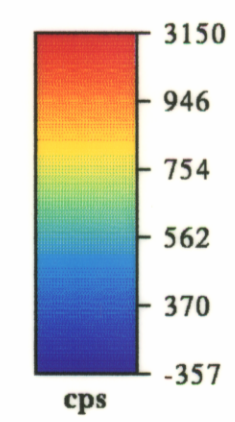

NETGOLD - Radiometrics - Total Counts

RINGAROOMA

Mineral Resources Tasmania

5577J 1/5

Index To Adjoining Sheets

PEARLYBROOK	PIONEER
SCOTTSDALE	DIBBY
RINGAROOMA	
VICTORIA	
SADLERBACK	
MATHINNA	
MANGANNA	
ROSSARDEN	

Mineral Resources Tasmania Resource Exploration and Development Division Radiometrics - Total Counts (Netgold)

March 1994
Algorithm: netgold_ring_rad
Sunangle: Northeast
Scale 1:25000

5 cm