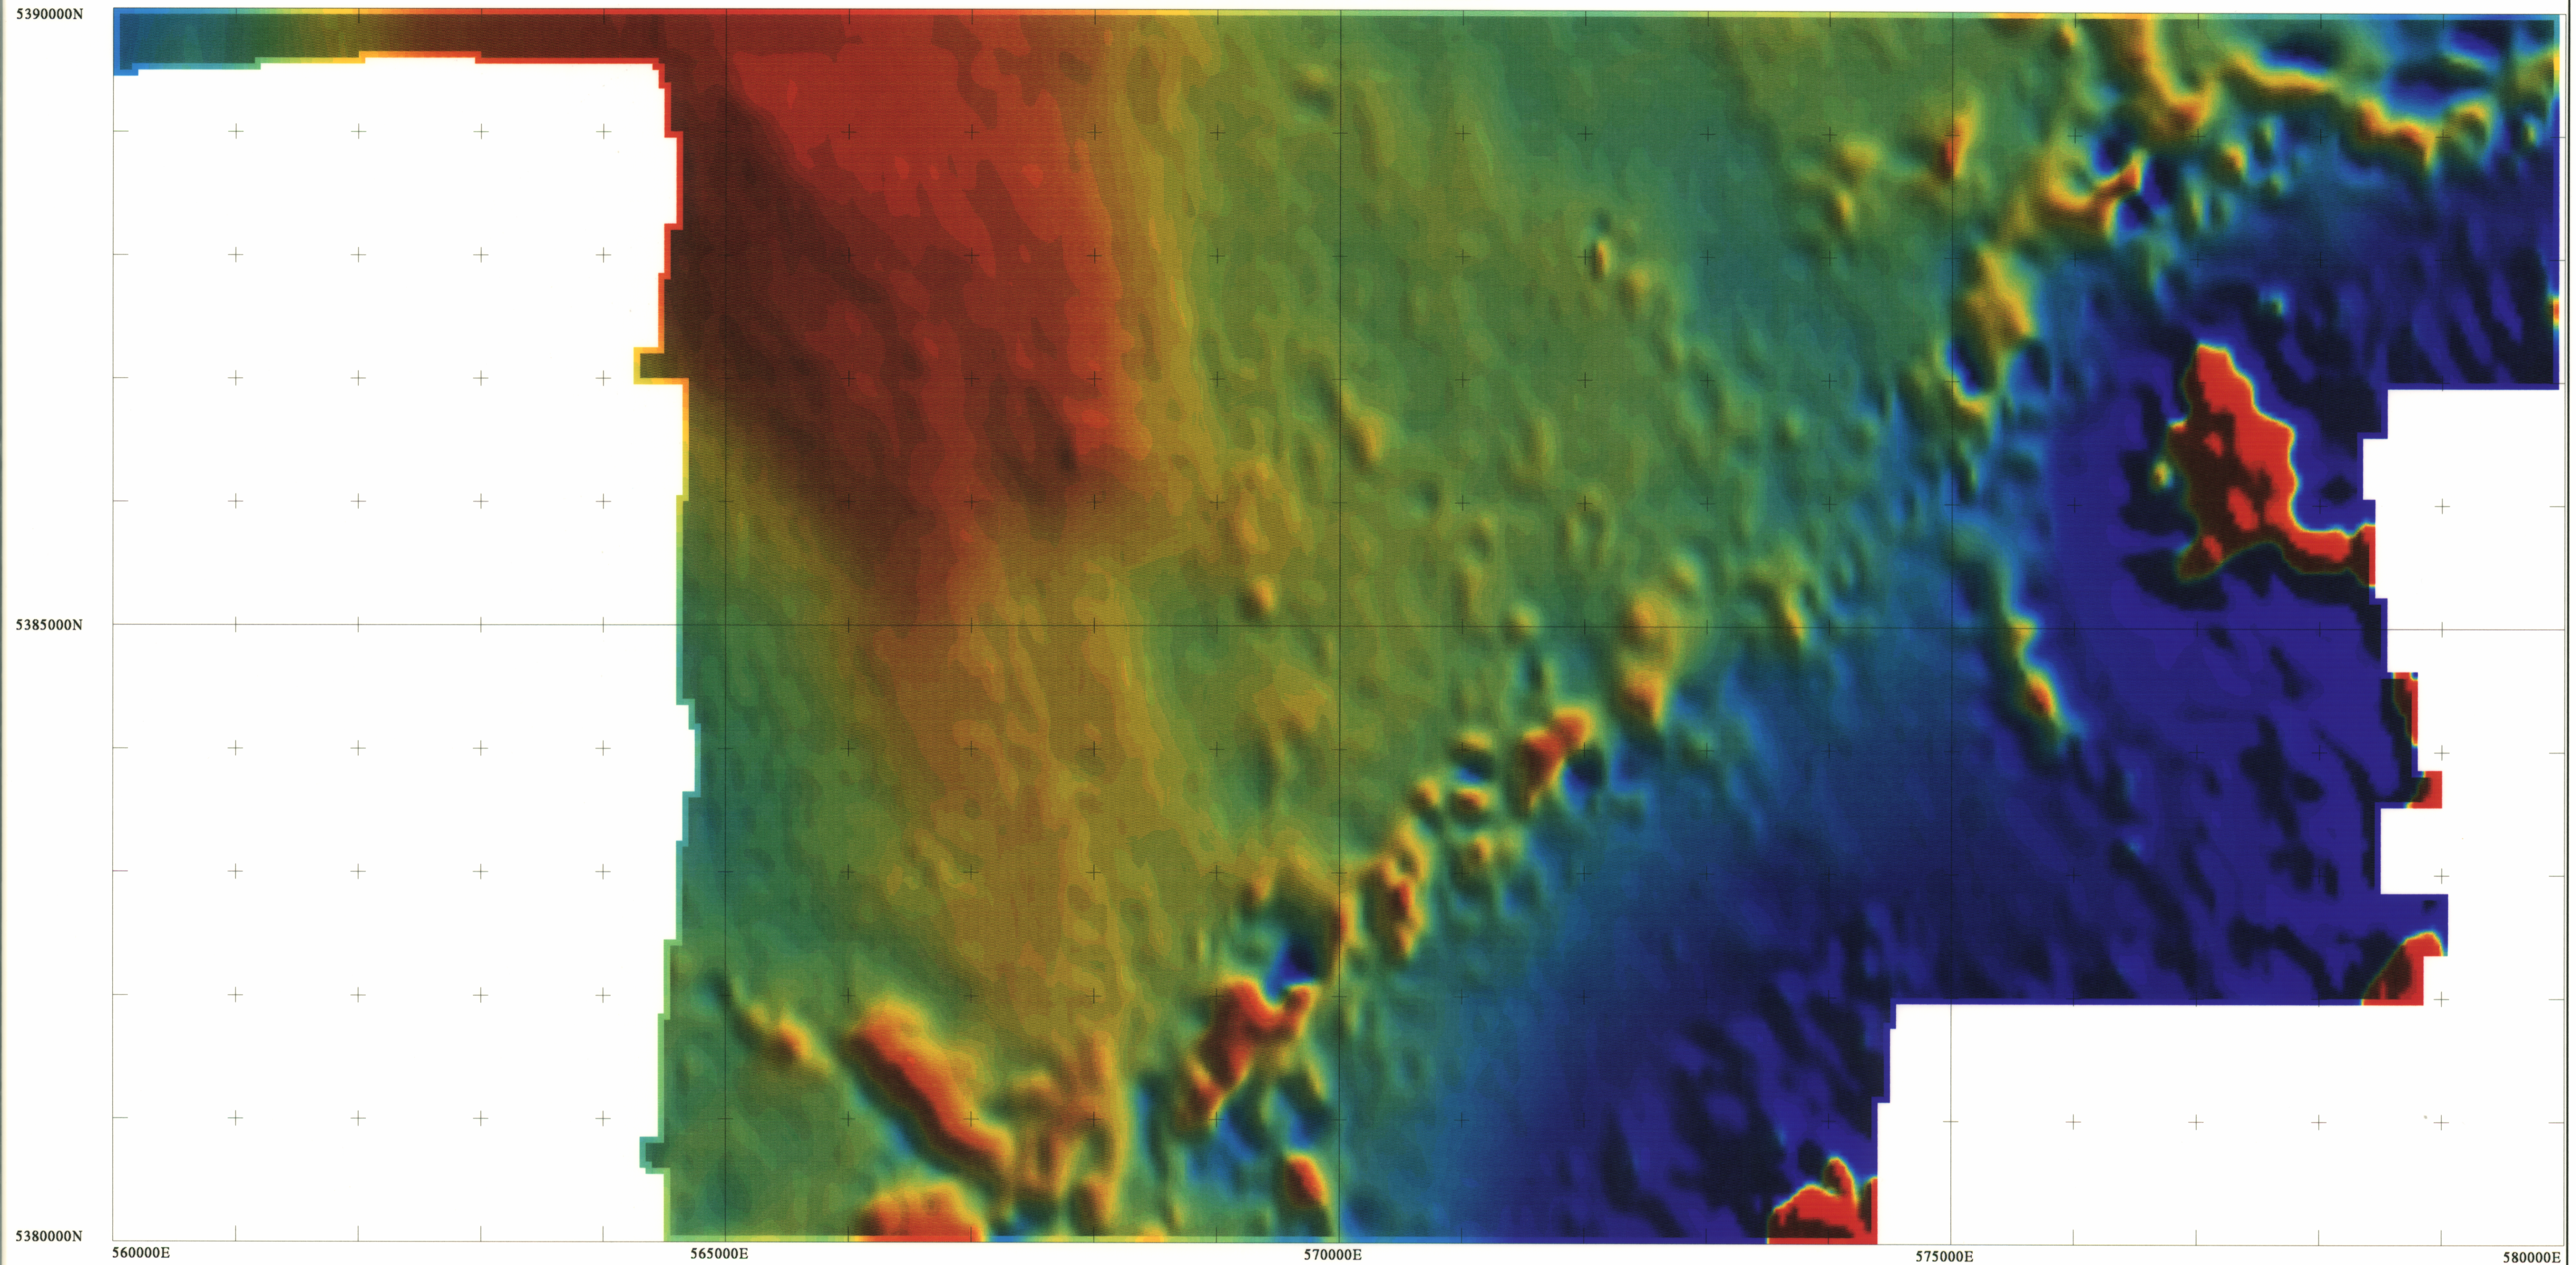

NETGOLD - Residual Magnetic Intensity

ROSSARDEN

Mineral Resources Tasmania

5577S

124

5 cm

Index To Adjoining Sheets

PEARLYBROOK	PIONEER
SCOTTSDALE	DERBY
RINGAROOMA	
VICTORIA	
SADDLEBACK	
MATRINA	
MANGANA	
ROSSARDEN	

Mineral Resources Tasmania Resource Exploration and Development Division Residual Magnetic Intensity (Netgold)

Data Sources :
Data from Mineral Resources Tasmania Netgold Data Package

March 1994
Algorithm: netgold_ross_mag
Sunangle: Northeast
Scale 1:25000