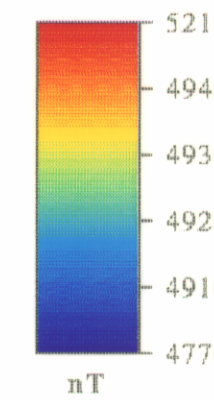

NETGOLD - Residual Magnetic Intensity

ROSSARDEN

Mineral Resources Tasmania

5577S

124

5 cm

Index To Adjoining Sheets

PEARLYBROOK	PIONEER
SCOTTSDALE	DERBY
RINGAROOMA	
VICTORIA	
SADDLEBACK	
MATRINA	
MANGANA	
ROSSARDEN	

Mineral Resources Tasmania Resource Exploration and Development Division Residual Magnetic Intensity (Netgold)

Data Sources :
Data from Mineral Resources Tasmania Netgold Data Package

March 1994
Algorithm: netgold_ross_mag
Sunangle: Northeast
Scale 1:25000