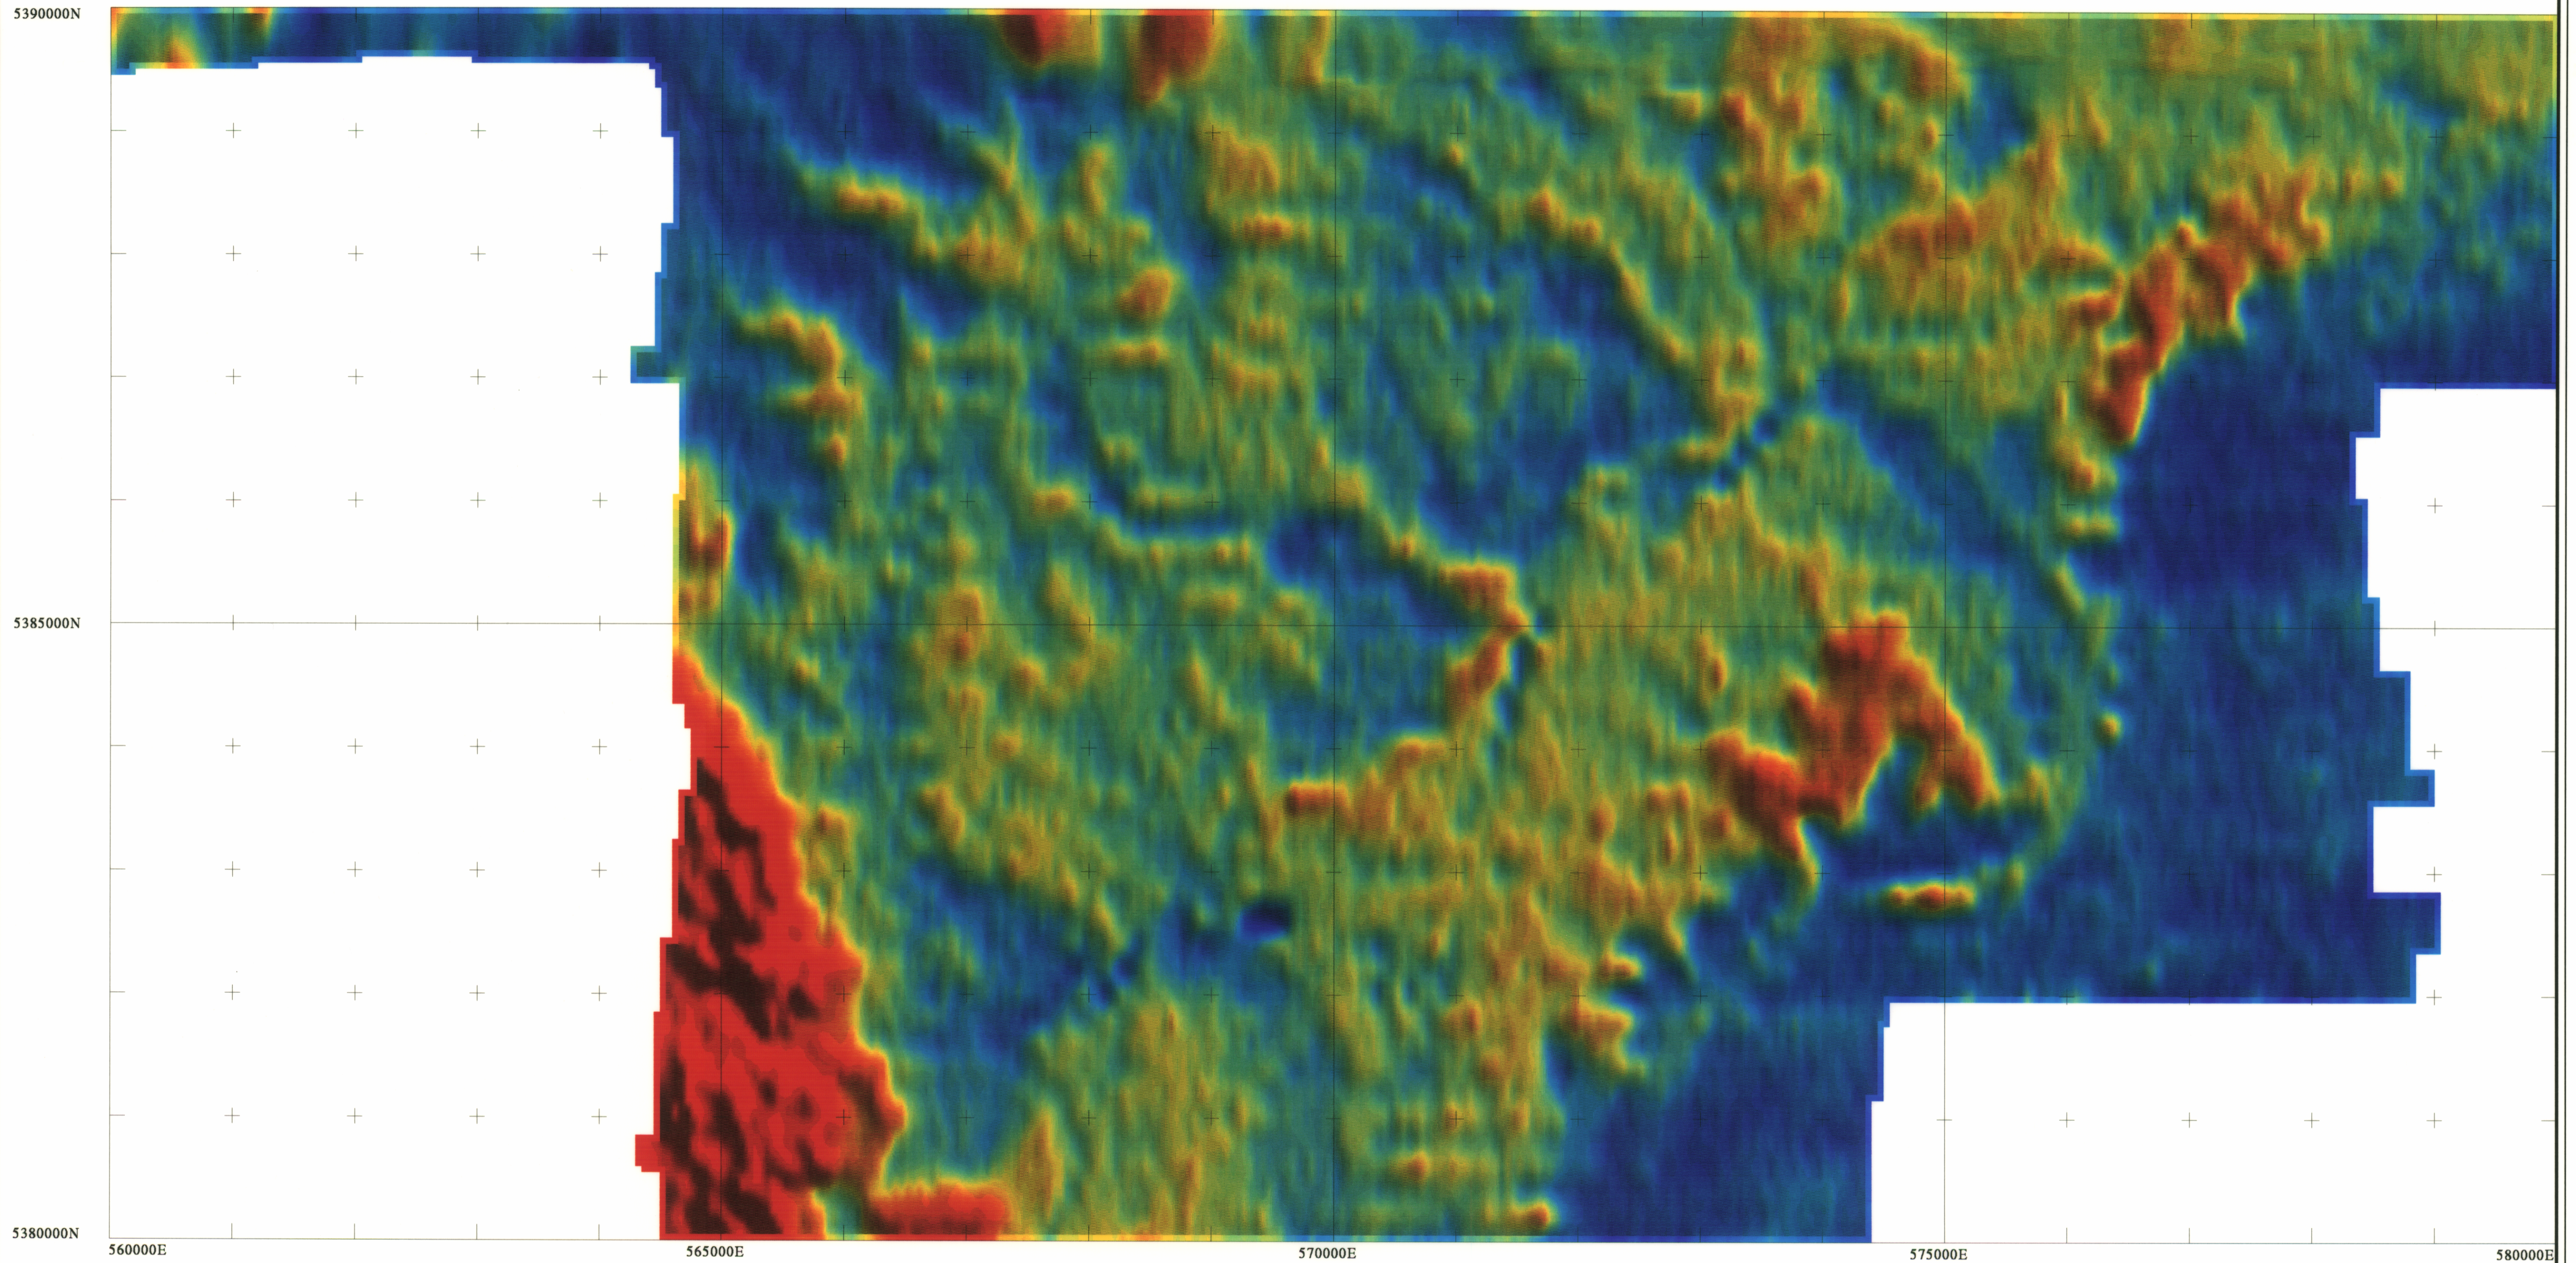

NETGOLD - Radiometrics - Total Counts

ROSSARDEN

Mineral Resources Tasmania

5577T 125

Index To Adjoining Sheets

PEARLBROOK	PONDER
SCOTTSDALE	DERBY
KINDAROOKA	
VICTORIA	
SADDLEBRACK	
MATHINA	
MANGANA	
ROSSARDEN	

Mineral Resources Tasmania Resource Exploration and Development Division Radiometrics - Total Counts (Netgold)

Data Sources :
Data from Mineral Resources Tasmania Netgold Data Package

March 1994
Algorithm: netgold_ross_rad
Sunangle: Northeast
Scale 1:25000

5 cm