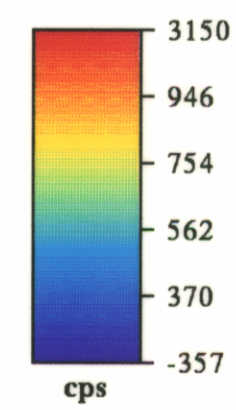

NETGOLD - Radiometrics - Total Counts

ROSSARDEN

Mineral Resources Tasmania

5577T 125

Index To Adjoining Sheets

PEARLBROOK	PONDER
SCOTTSDALE	DERBY
KINDAROOKA	
VICTORIA	
SADDLEBRACK	
MATHINA	
MANGANA	
ROSSARDEN	

Mineral Resources Tasmania Resource Exploration and Development Division Radiometrics - Total Counts (Netgold)

Data Sources :
Data from Mineral Resources Tasmania Netgold Data Package

March 1994
Algorithm: netgold_ross_rad
Sunangle: Northeast
Scale 1:25000

5 cm