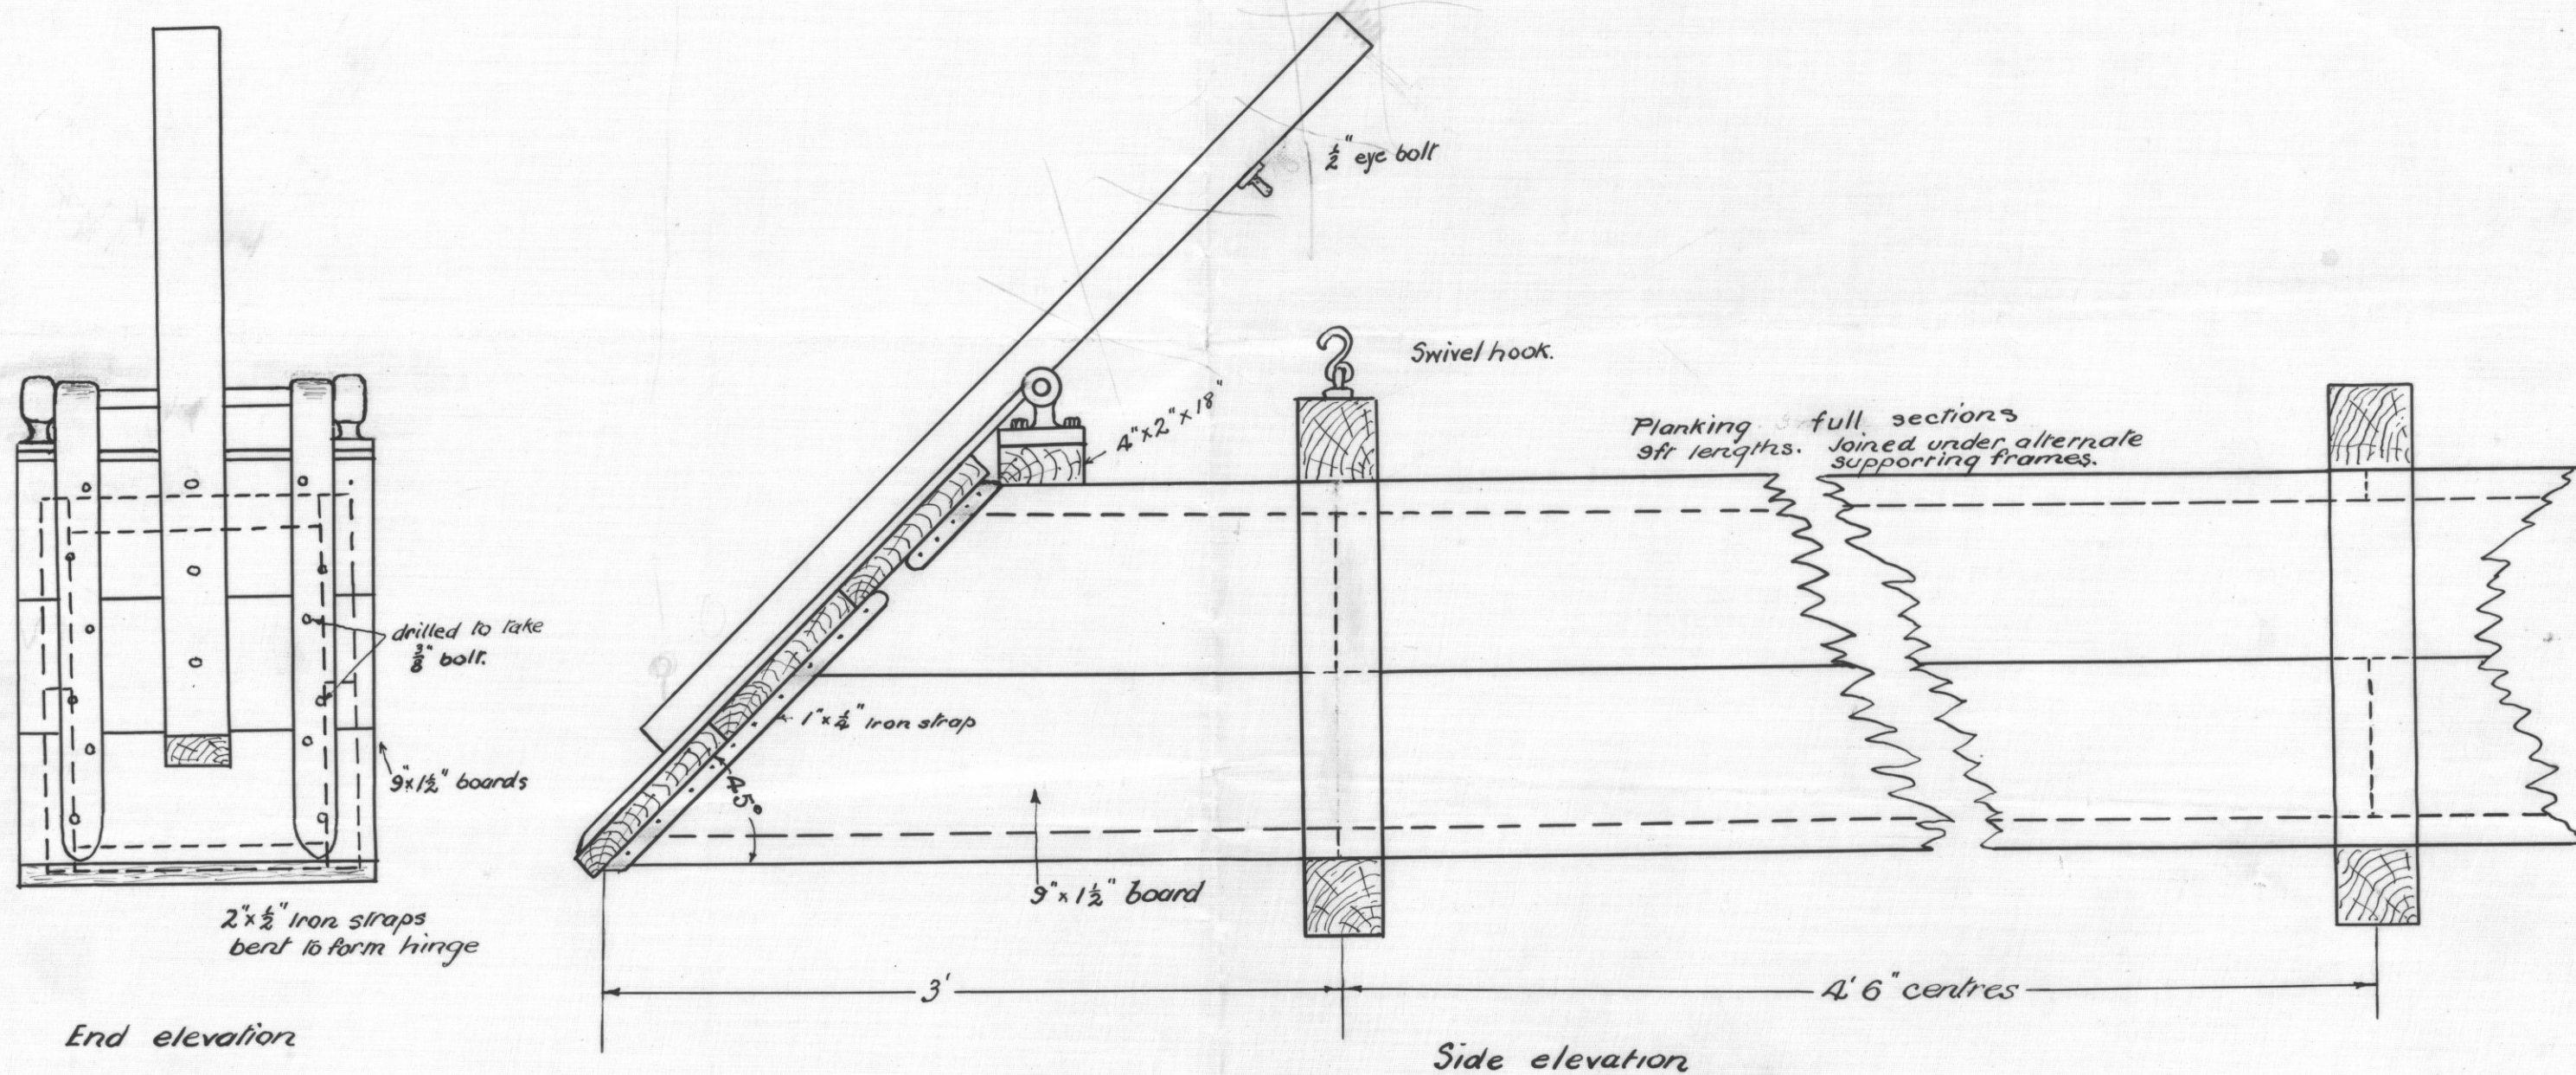

5 cm

NATIVE LASS DAM  
**OUTLET FLUME**  
 Mount Cameron Water Race  
 Scale  $\frac{1}{8}'' = 1'$

Details of Bearings  $\frac{1}{2}$  full size