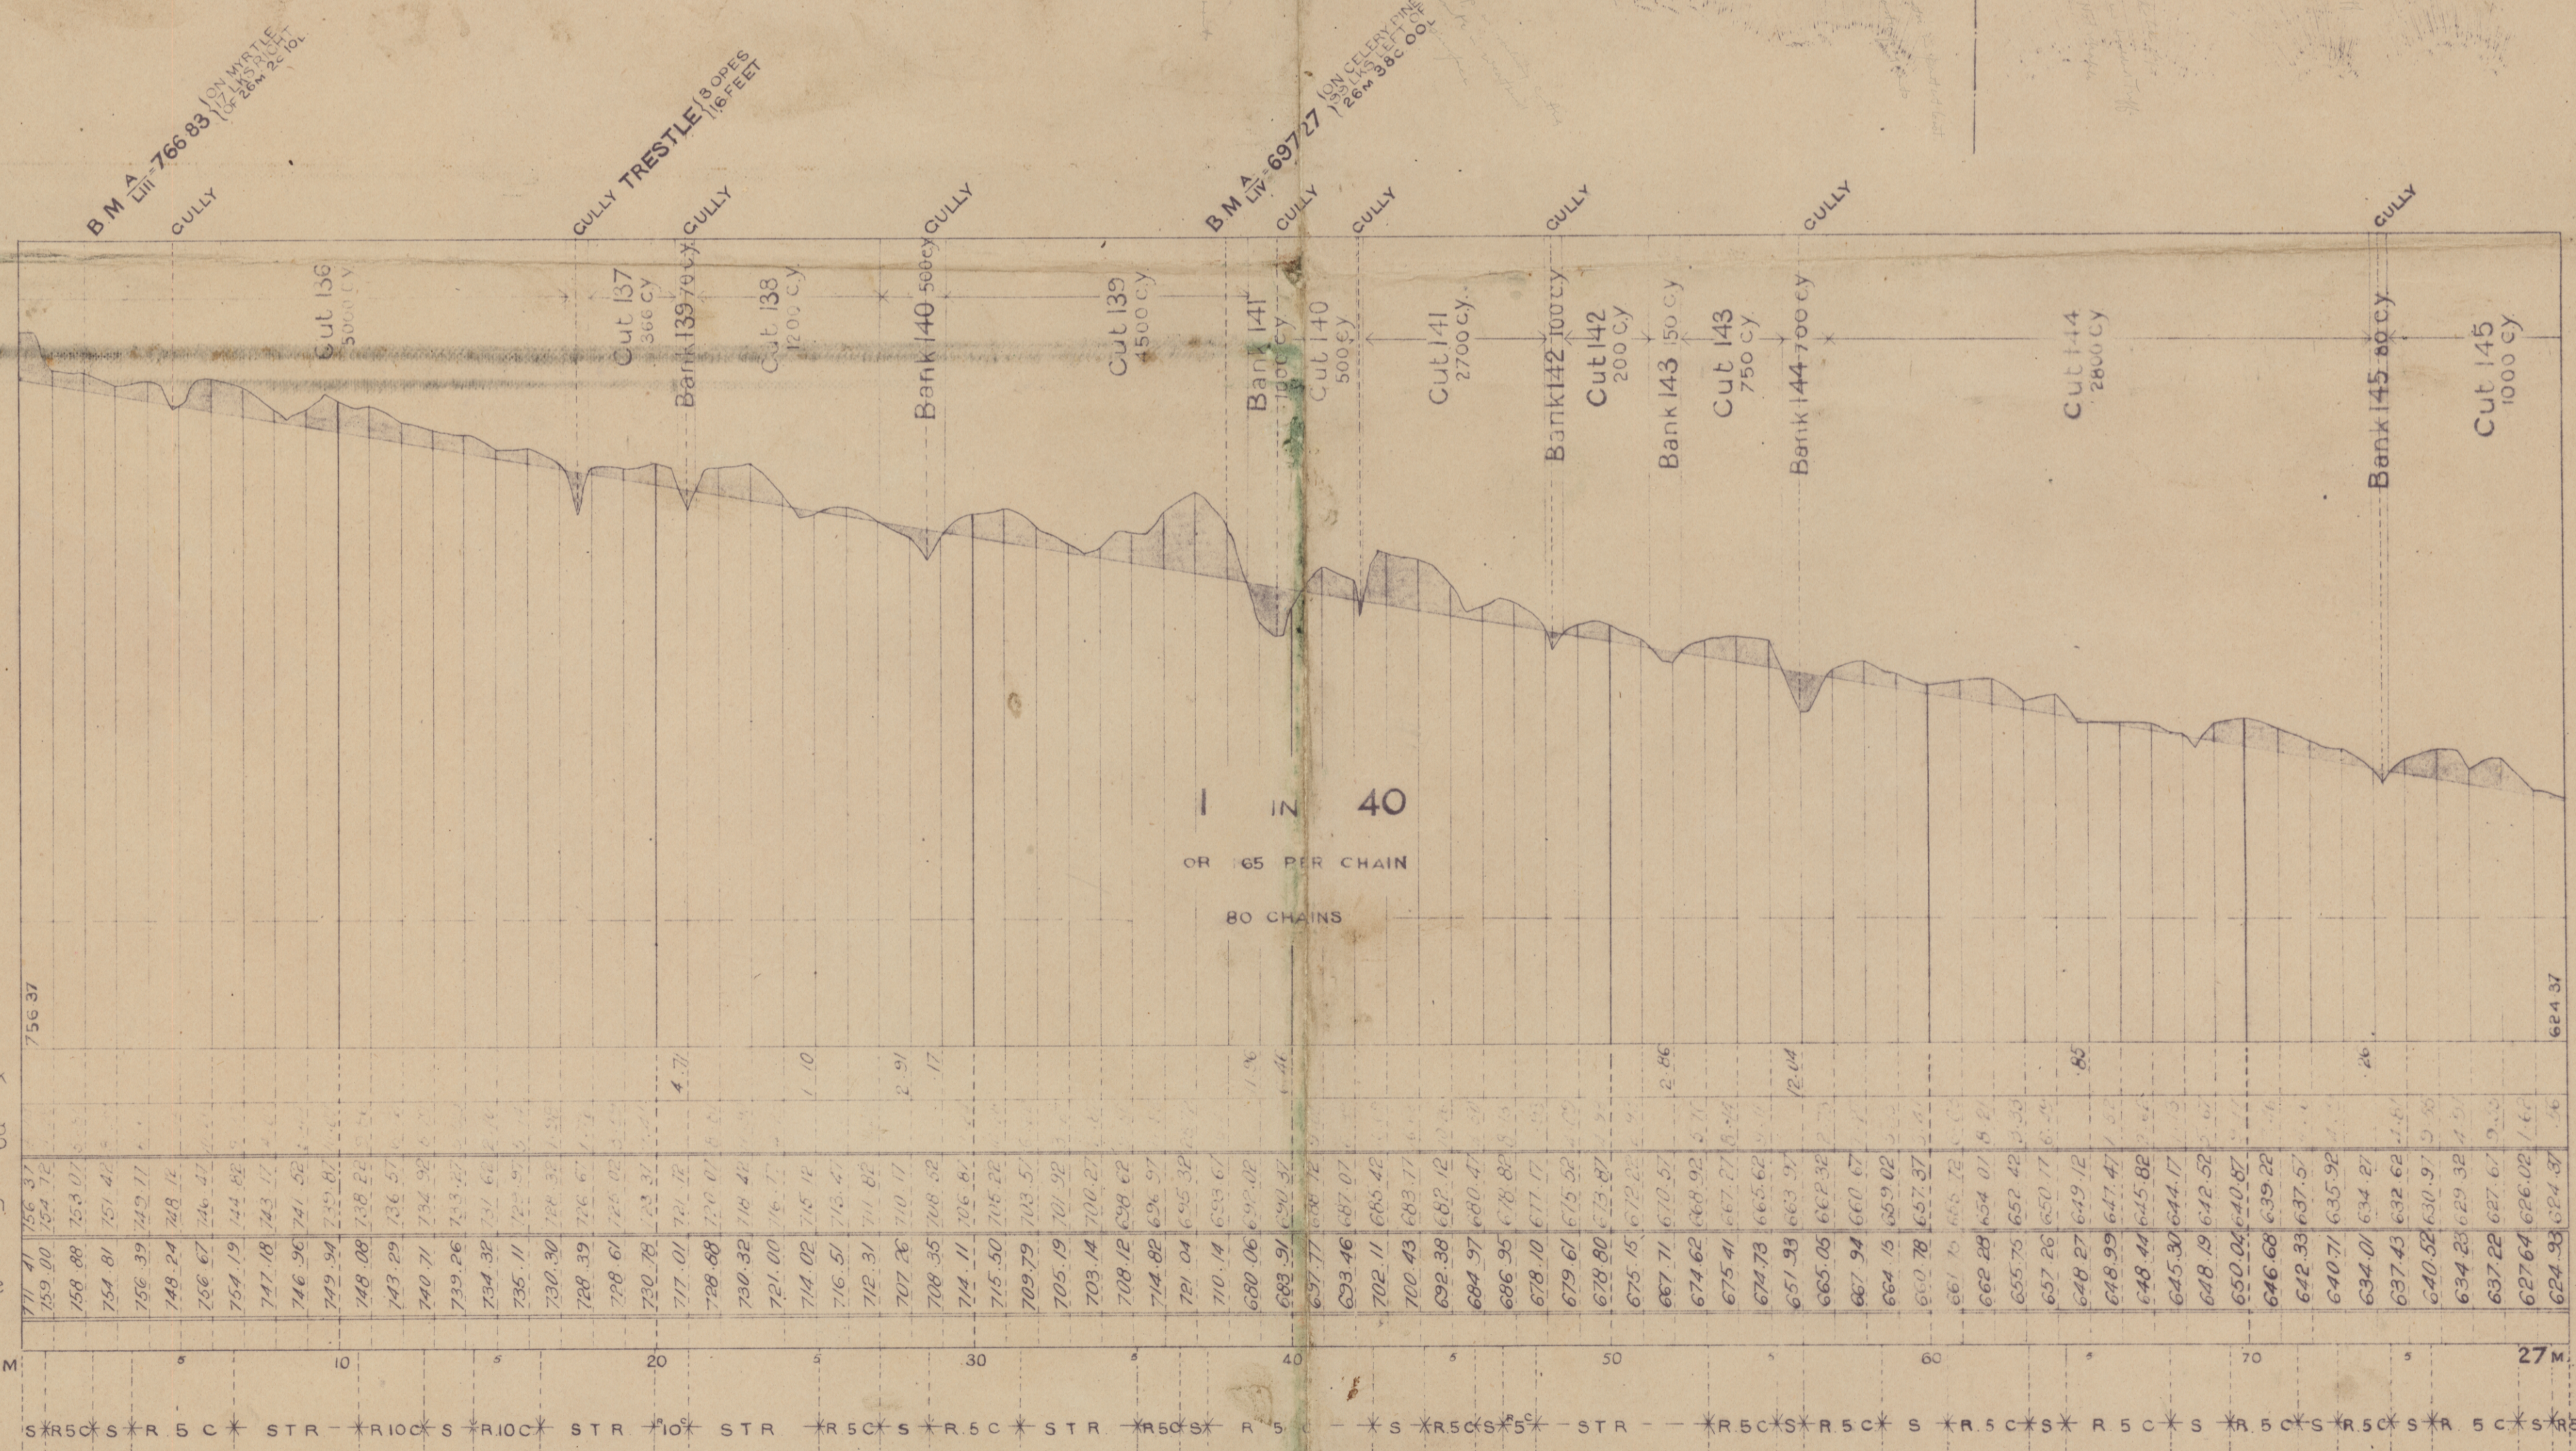

5 cm

THE EMU BAY RAILWAY COMPANY LIMITED

SHEET N° 27

TASMANIA

*R. J. M. Ketell
8th March 1899*

563 N / 44

Datum 550