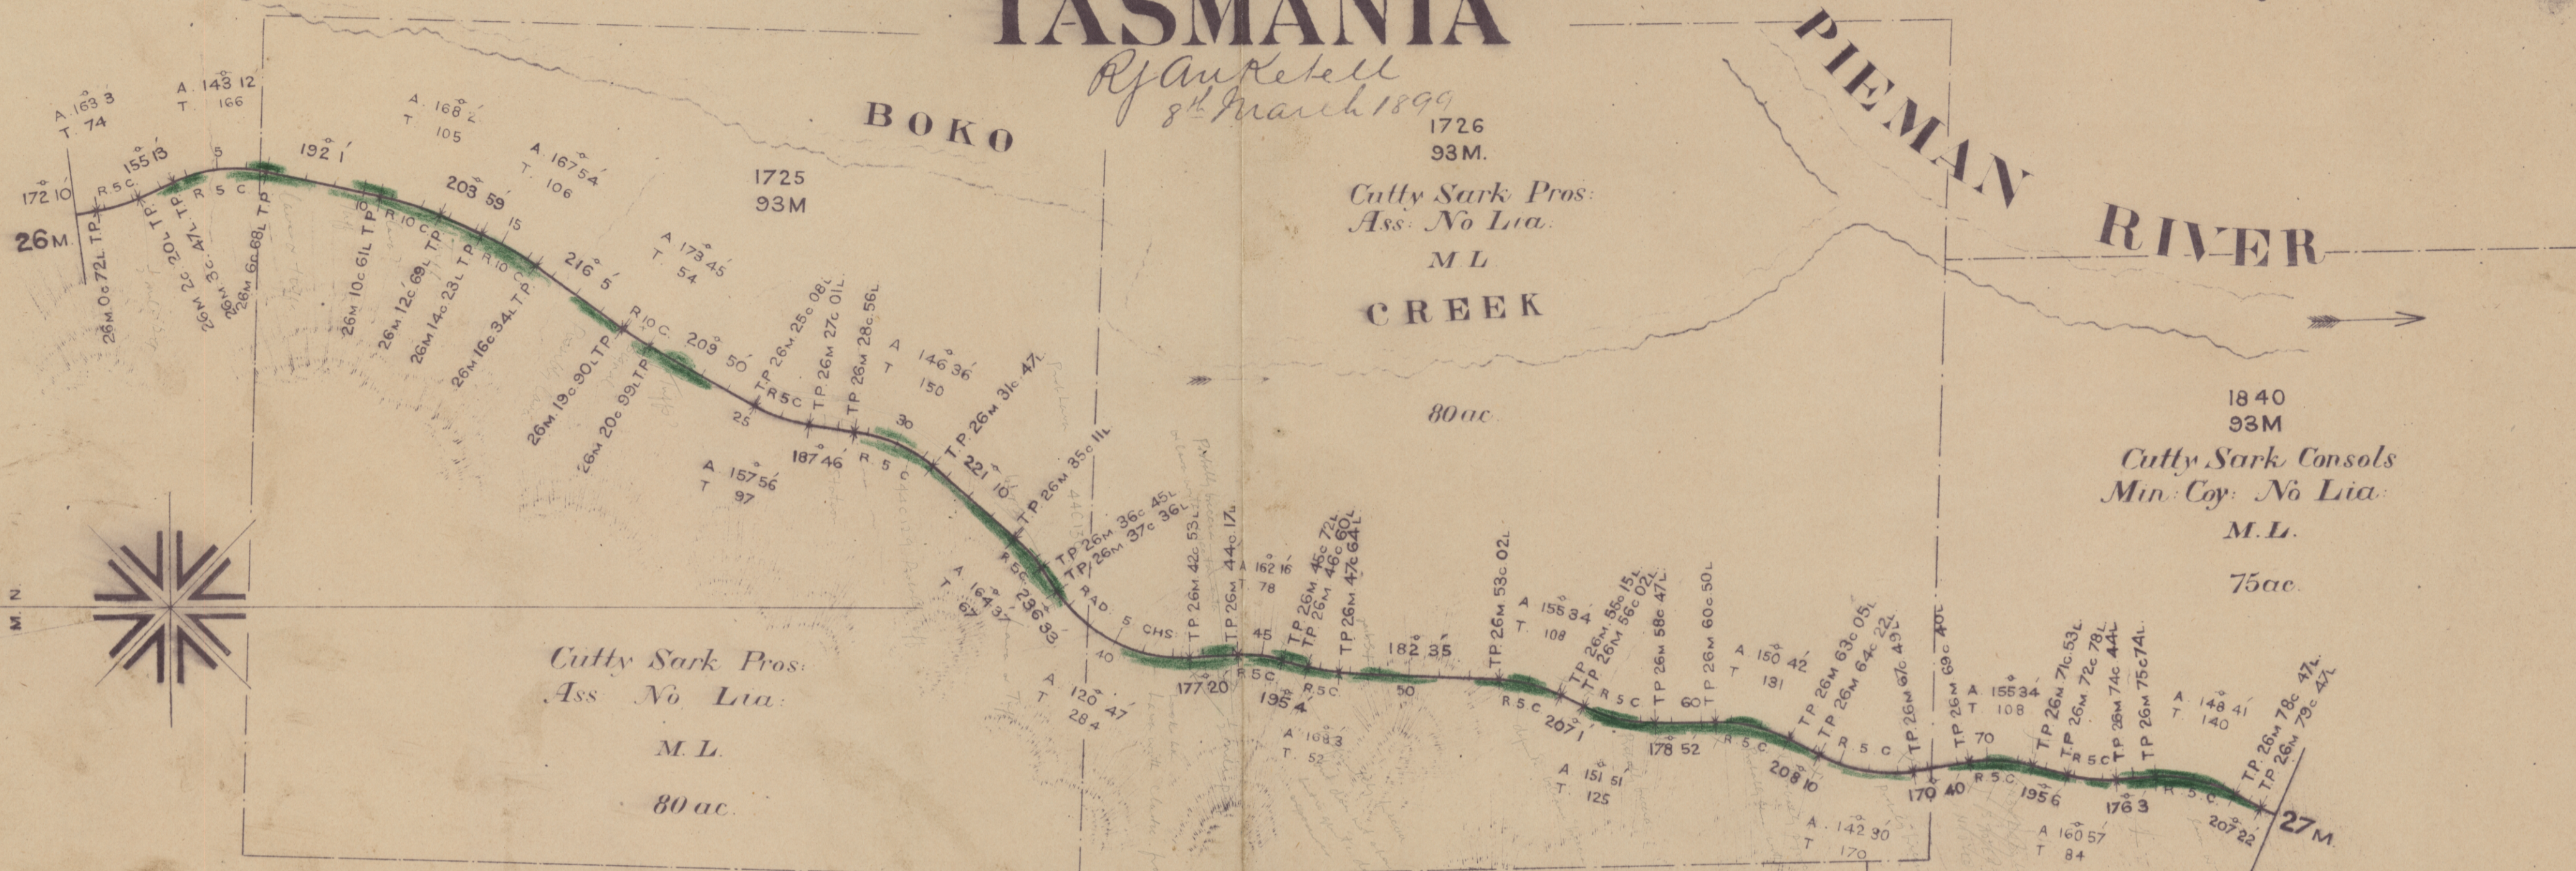

5 cm

THE EMU BAY RAILWAY COMPANY LIMITED

SHEET N° 27

TASMANIA

*R. J. M. Ketell
8th March 1899*

563 N / 44

Datum 550