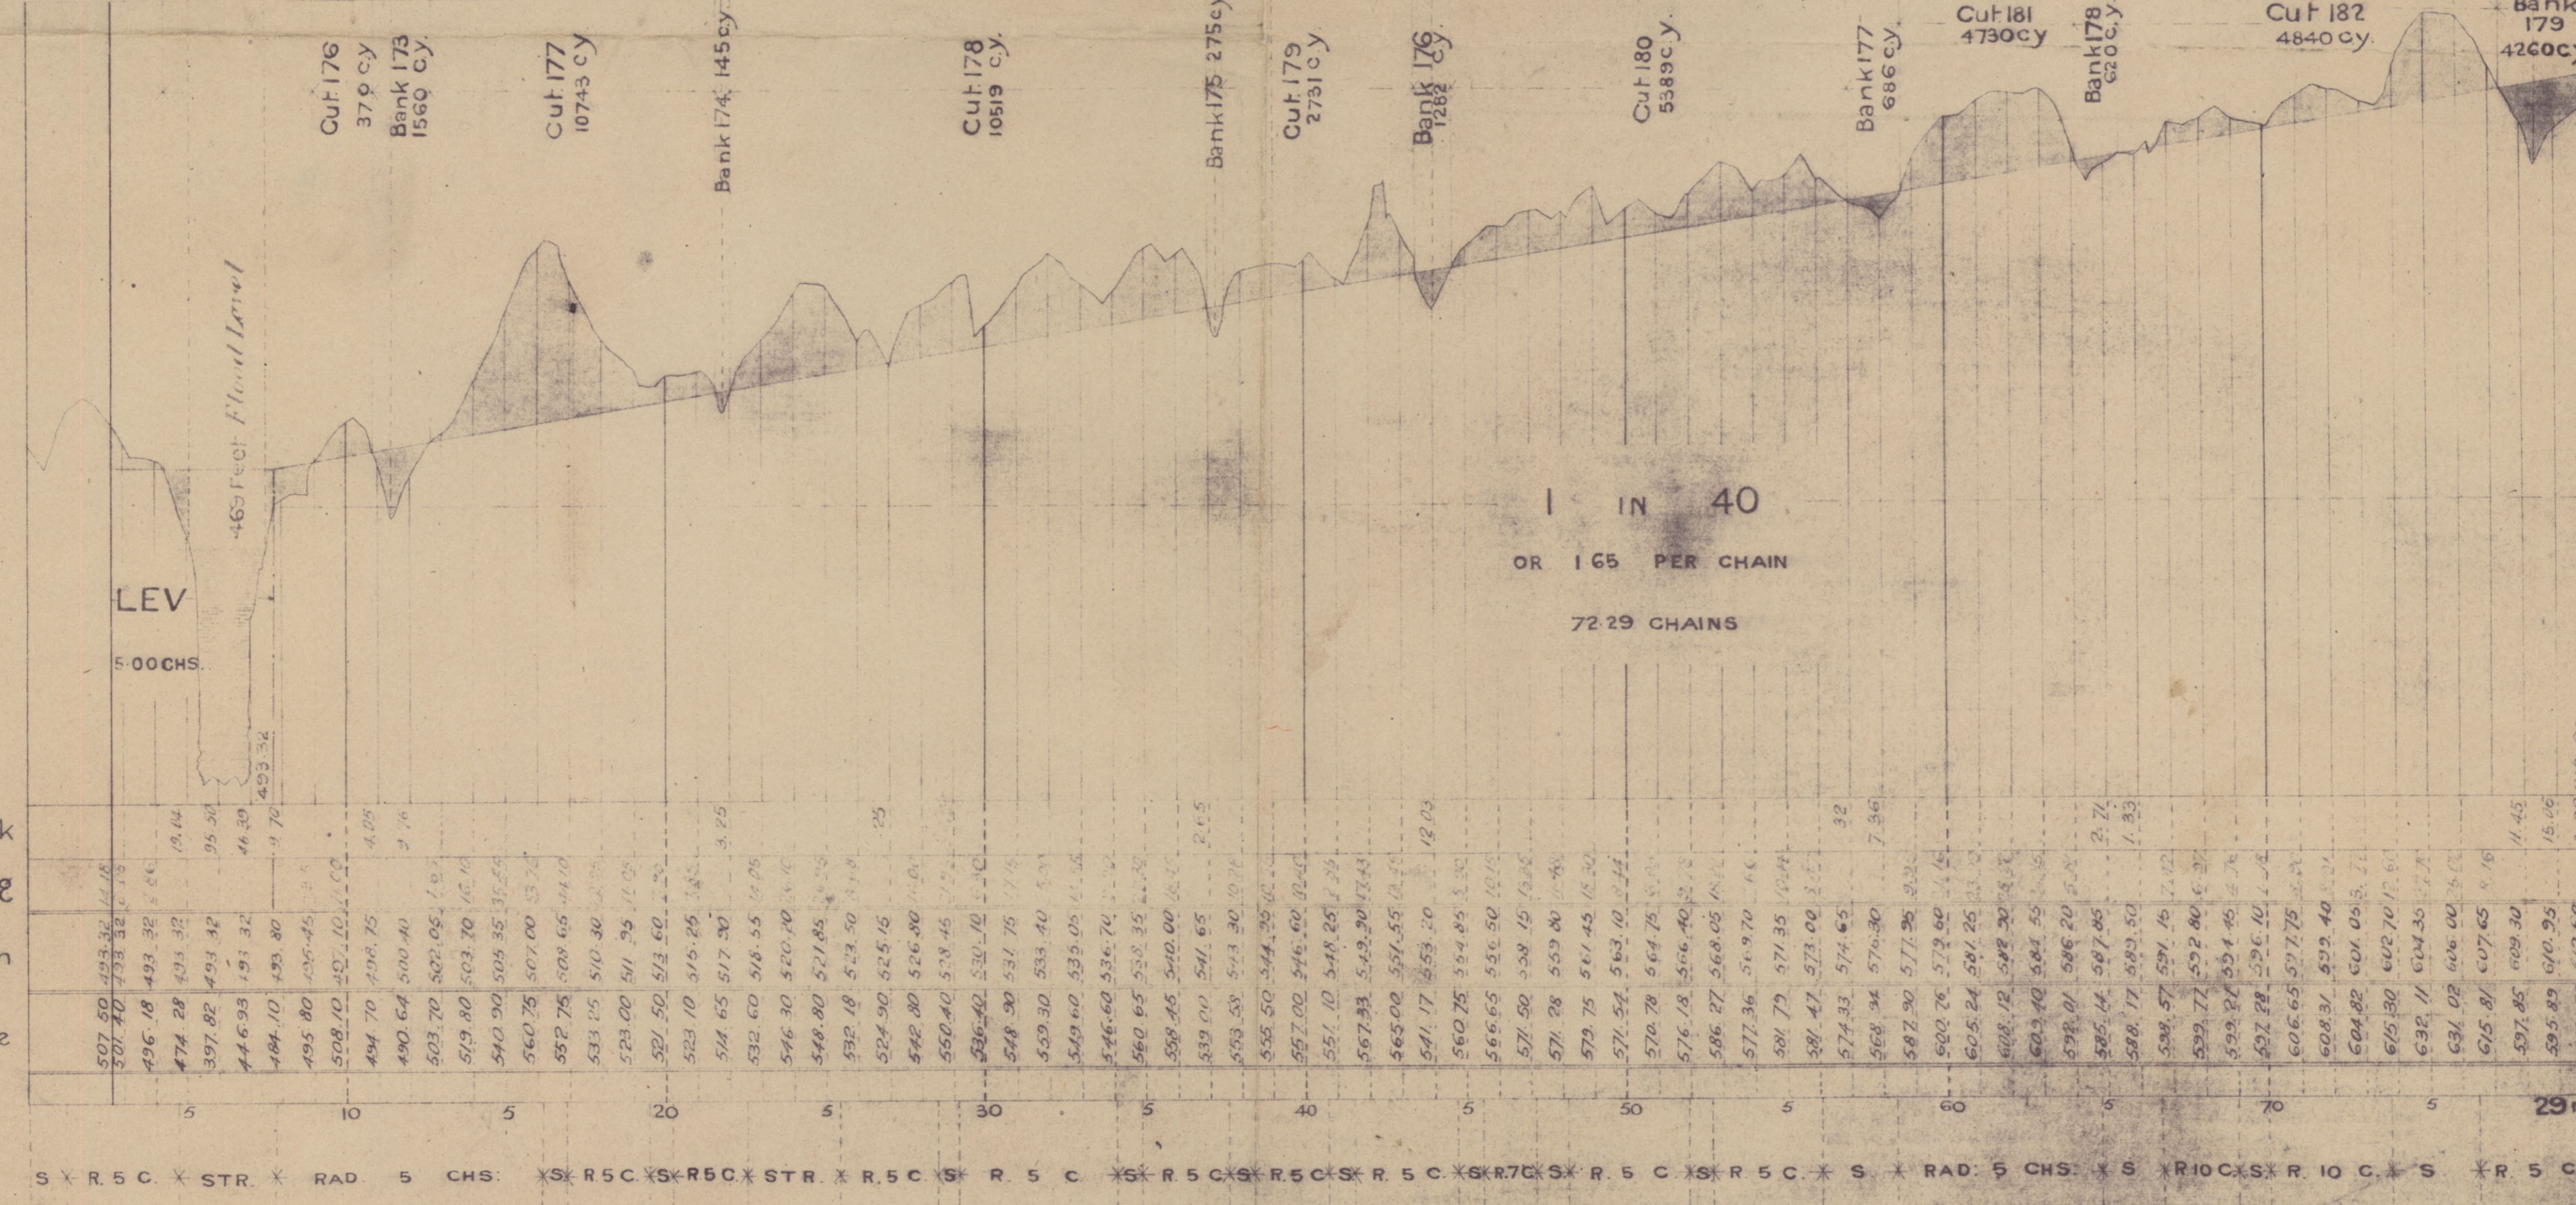

THE EMU BAY RAILWAY COMPANY LIMITED

SHEET
No 29

TASMANIA

*Rf du Kestell
14th Oct 1898*

Datum 390

563 Q/44