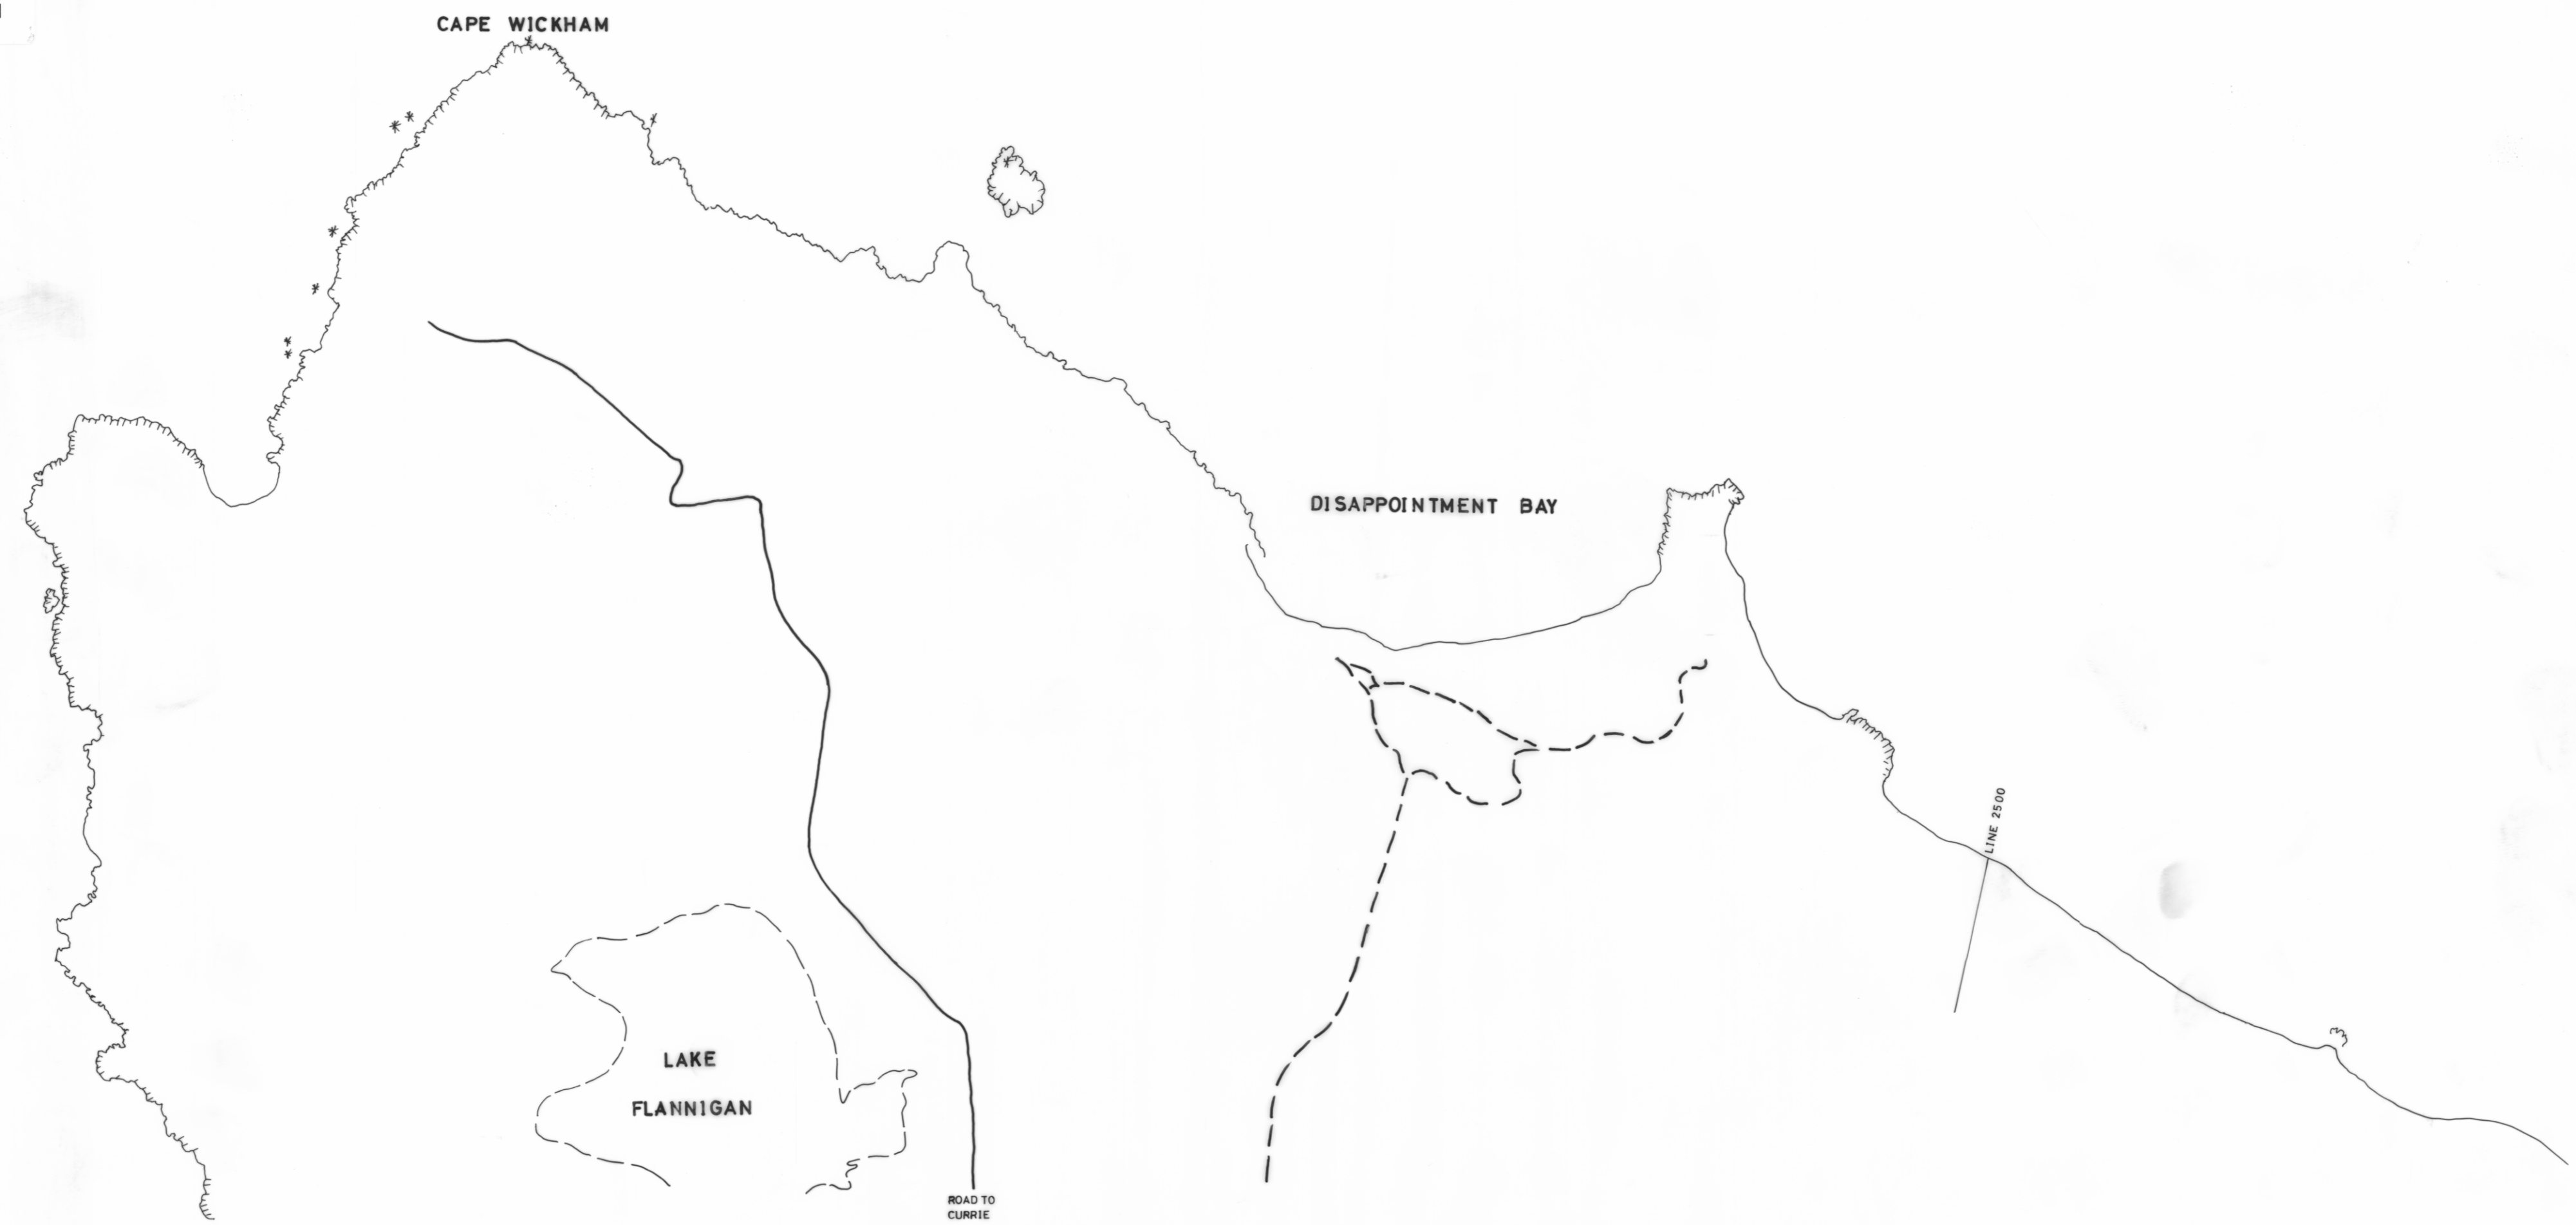

5 cm

<b>KIBUKA MINES PTY. LTD.</b>	
DRILL LINE LOCATION MAP <i>E.h. 2/73</i>	
Scale: 1:20,000	Data: T.I.NEALE
Date: FEBRUARY, 1976.	5644C