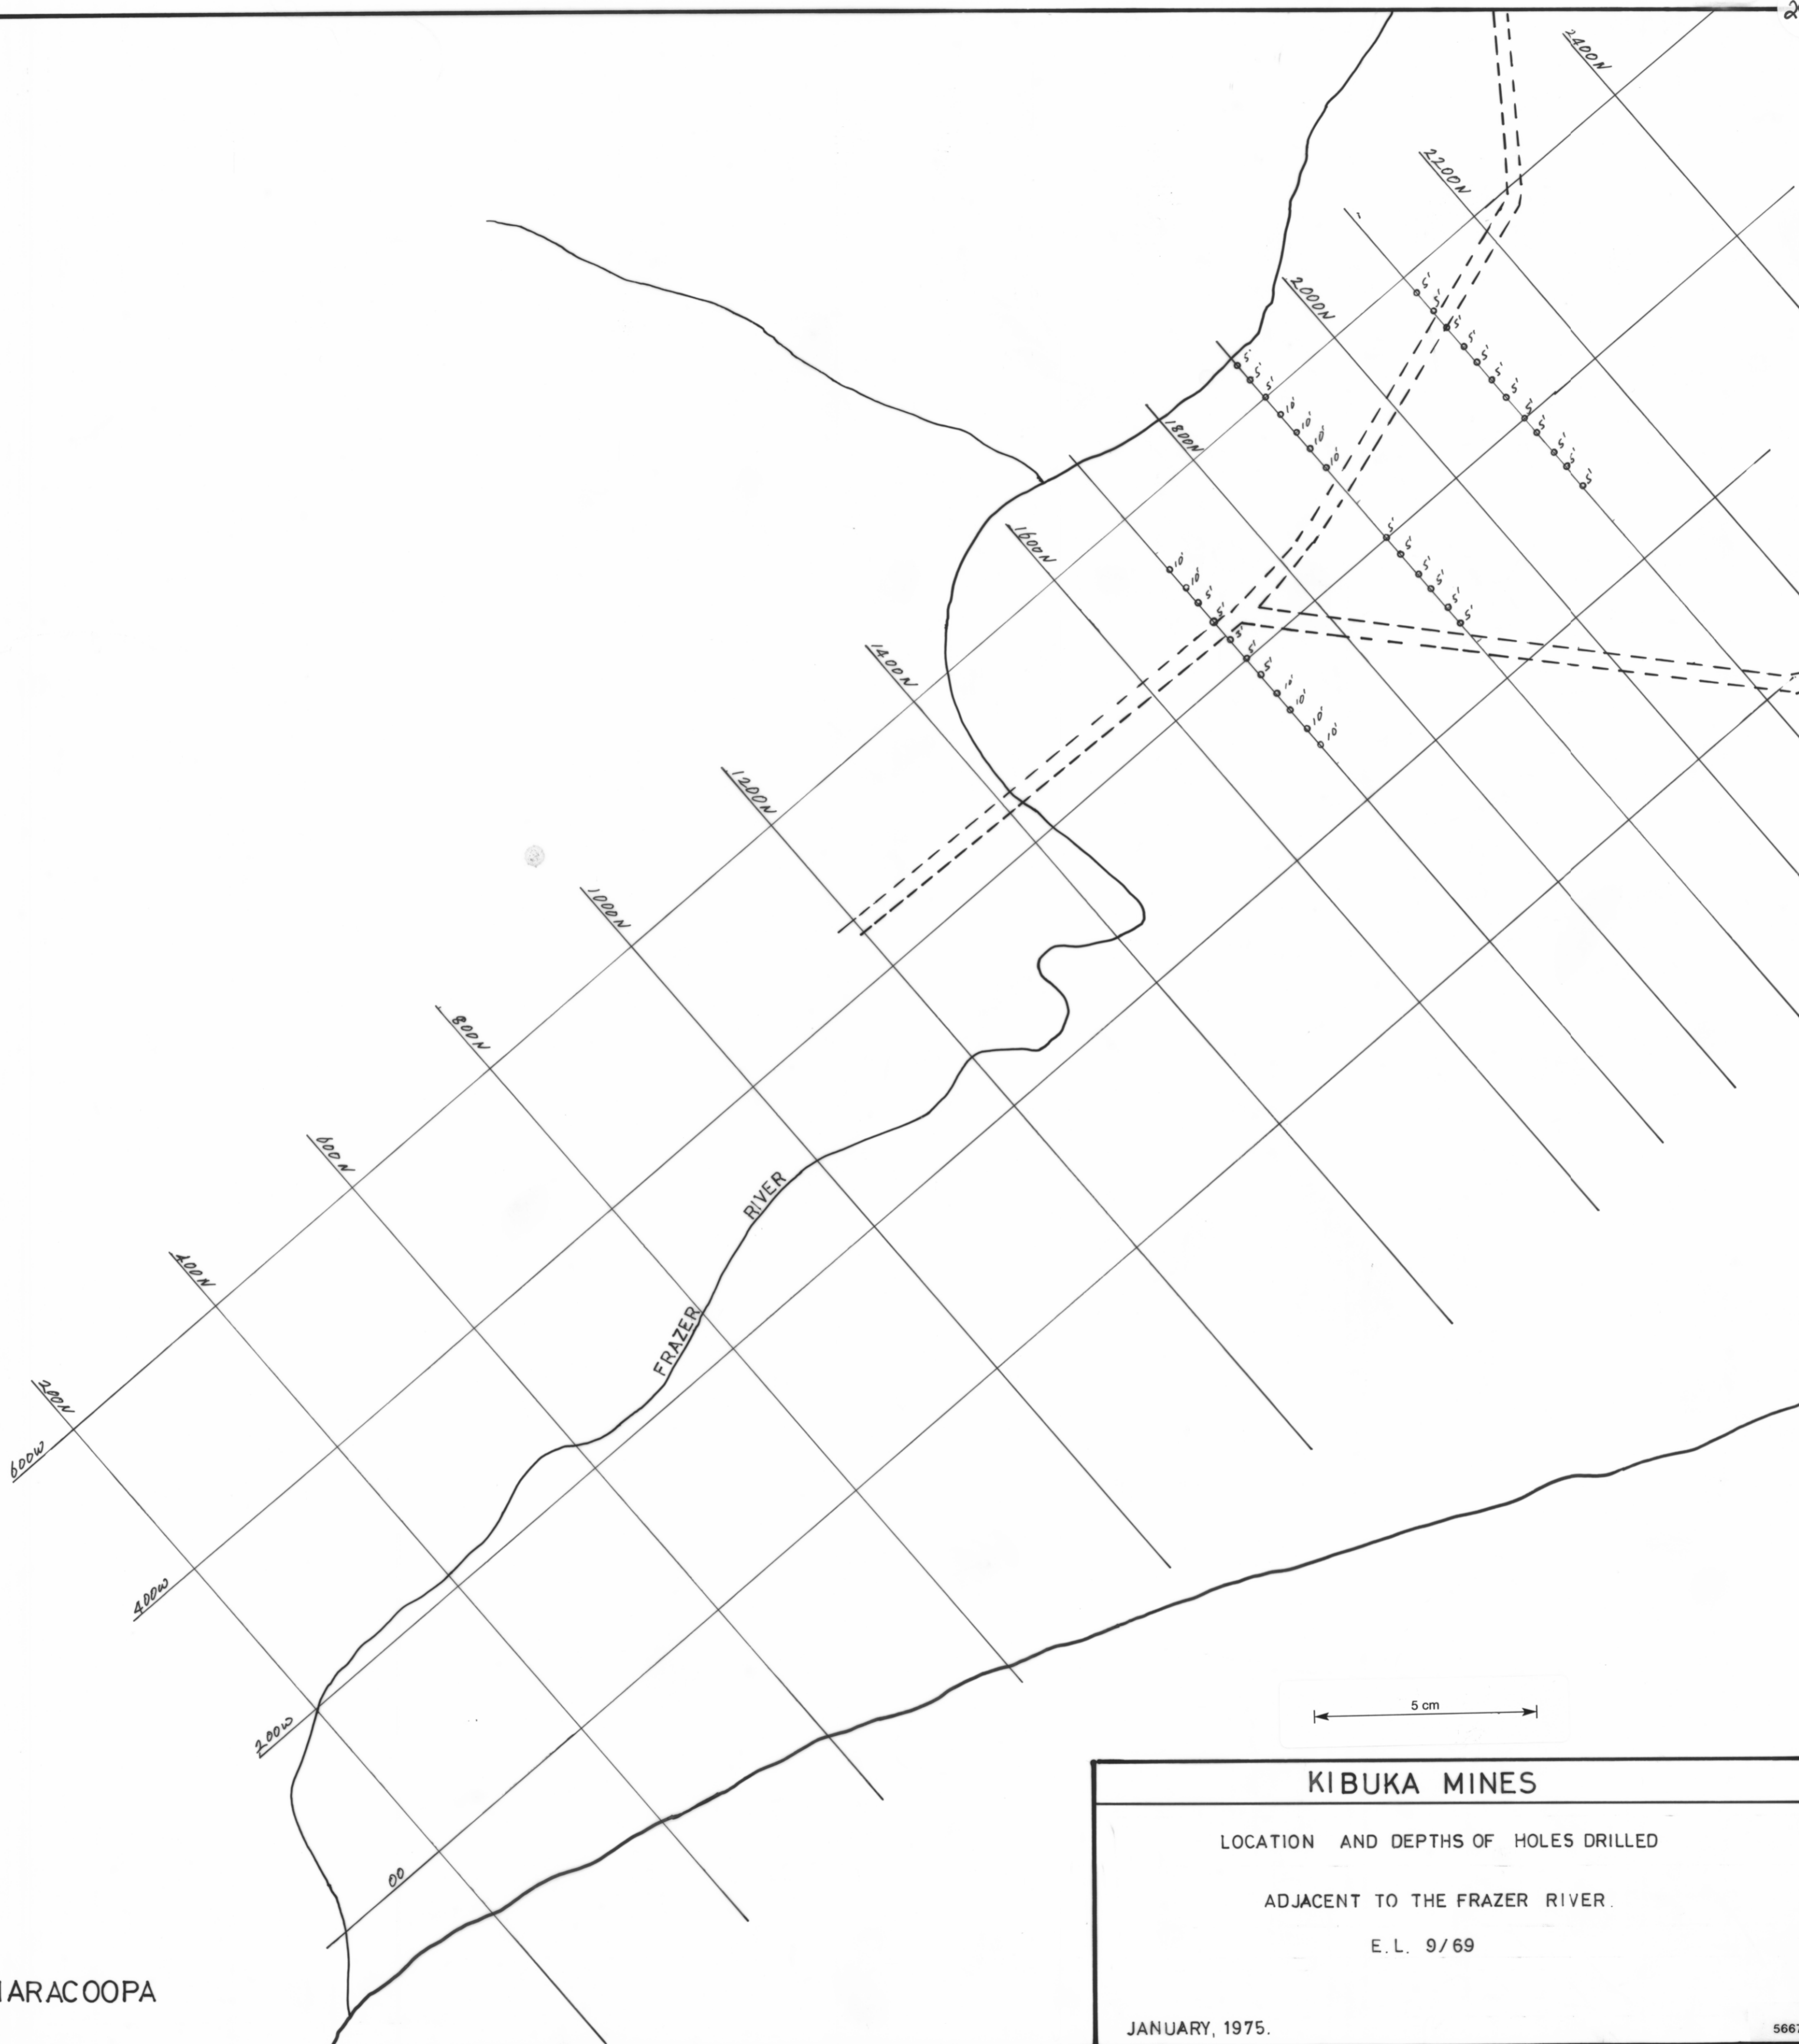

NARACOOPA

FRAZER RIVER

5 cm

KIBUKA MINES
 LOCATION AND DEPTHS OF HOLES DRILLED
 ADJACENT TO THE FRAZER RIVER.
 E. L. 9/69
 JANUARY, 1975.