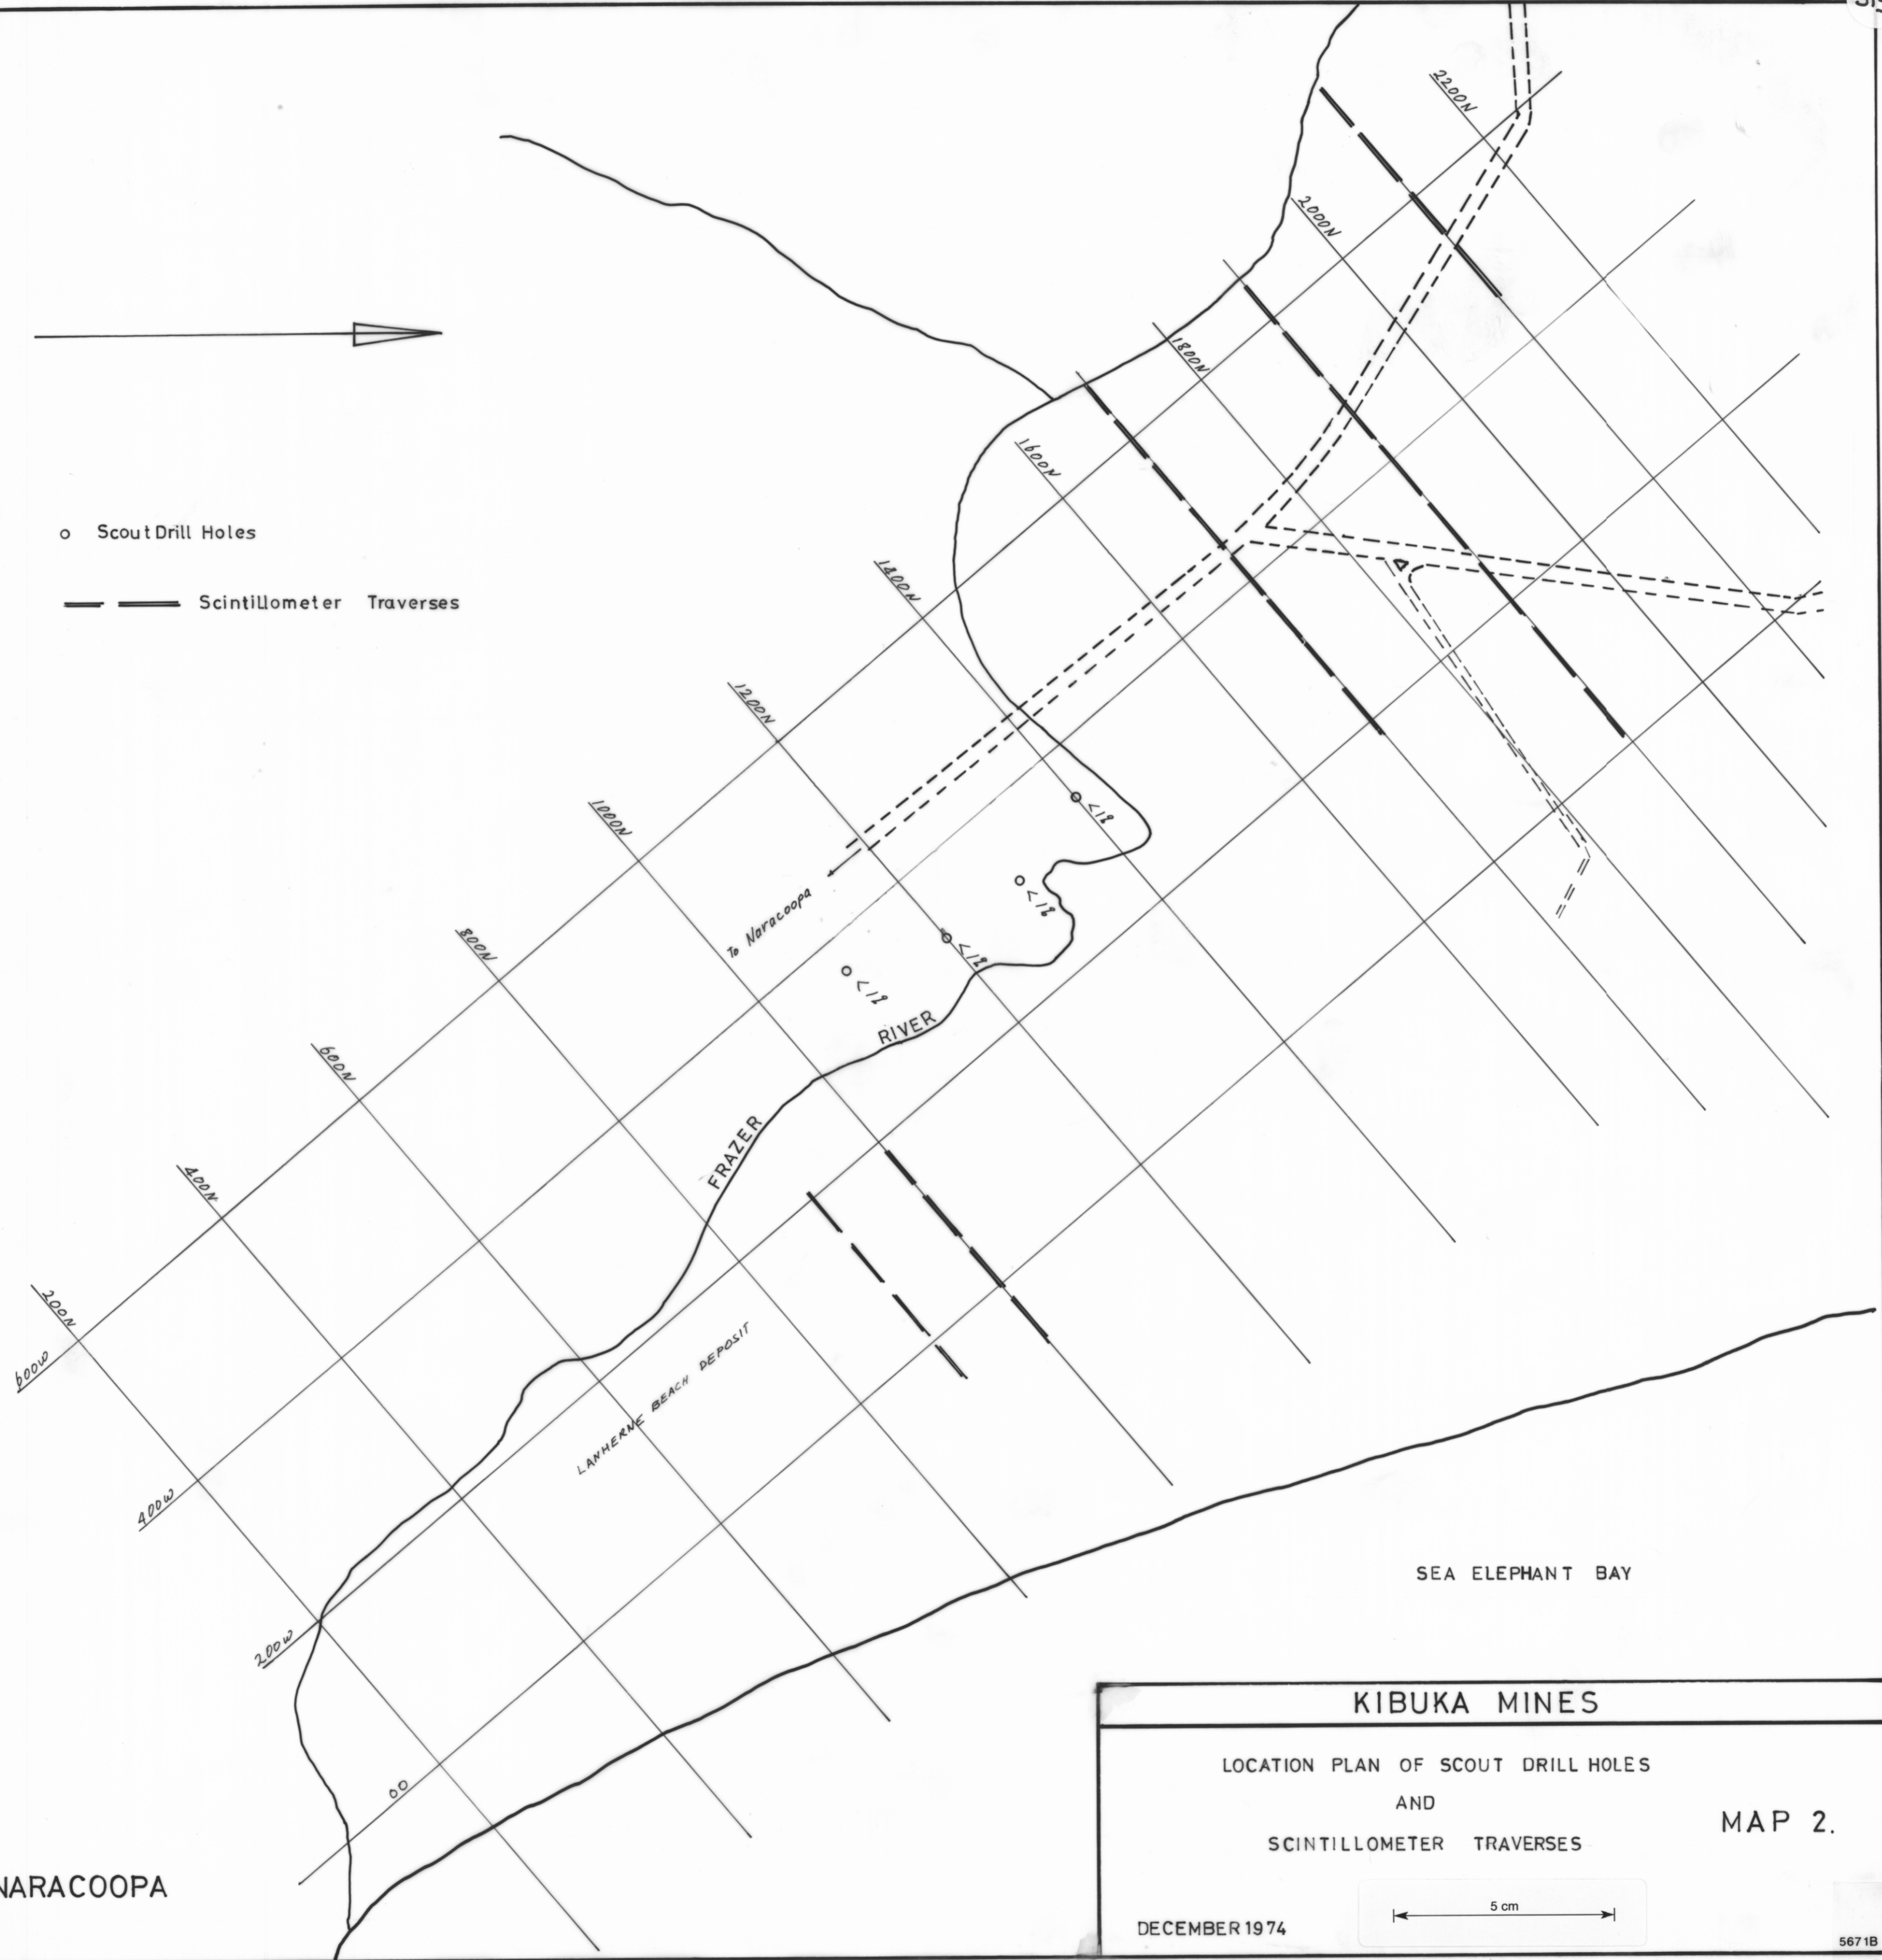

o Scout Drill Holes  
 ——— Scintillometer Traverses

NARACOOPA

SEA ELEPHANT BAY

**KIBUKA MINES**

LOCATION PLAN OF SCOUT DRILL HOLES  
AND  
SCINTILLOMETER TRAVERSES

MAP 2.

DECEMBER 1974

5 cm