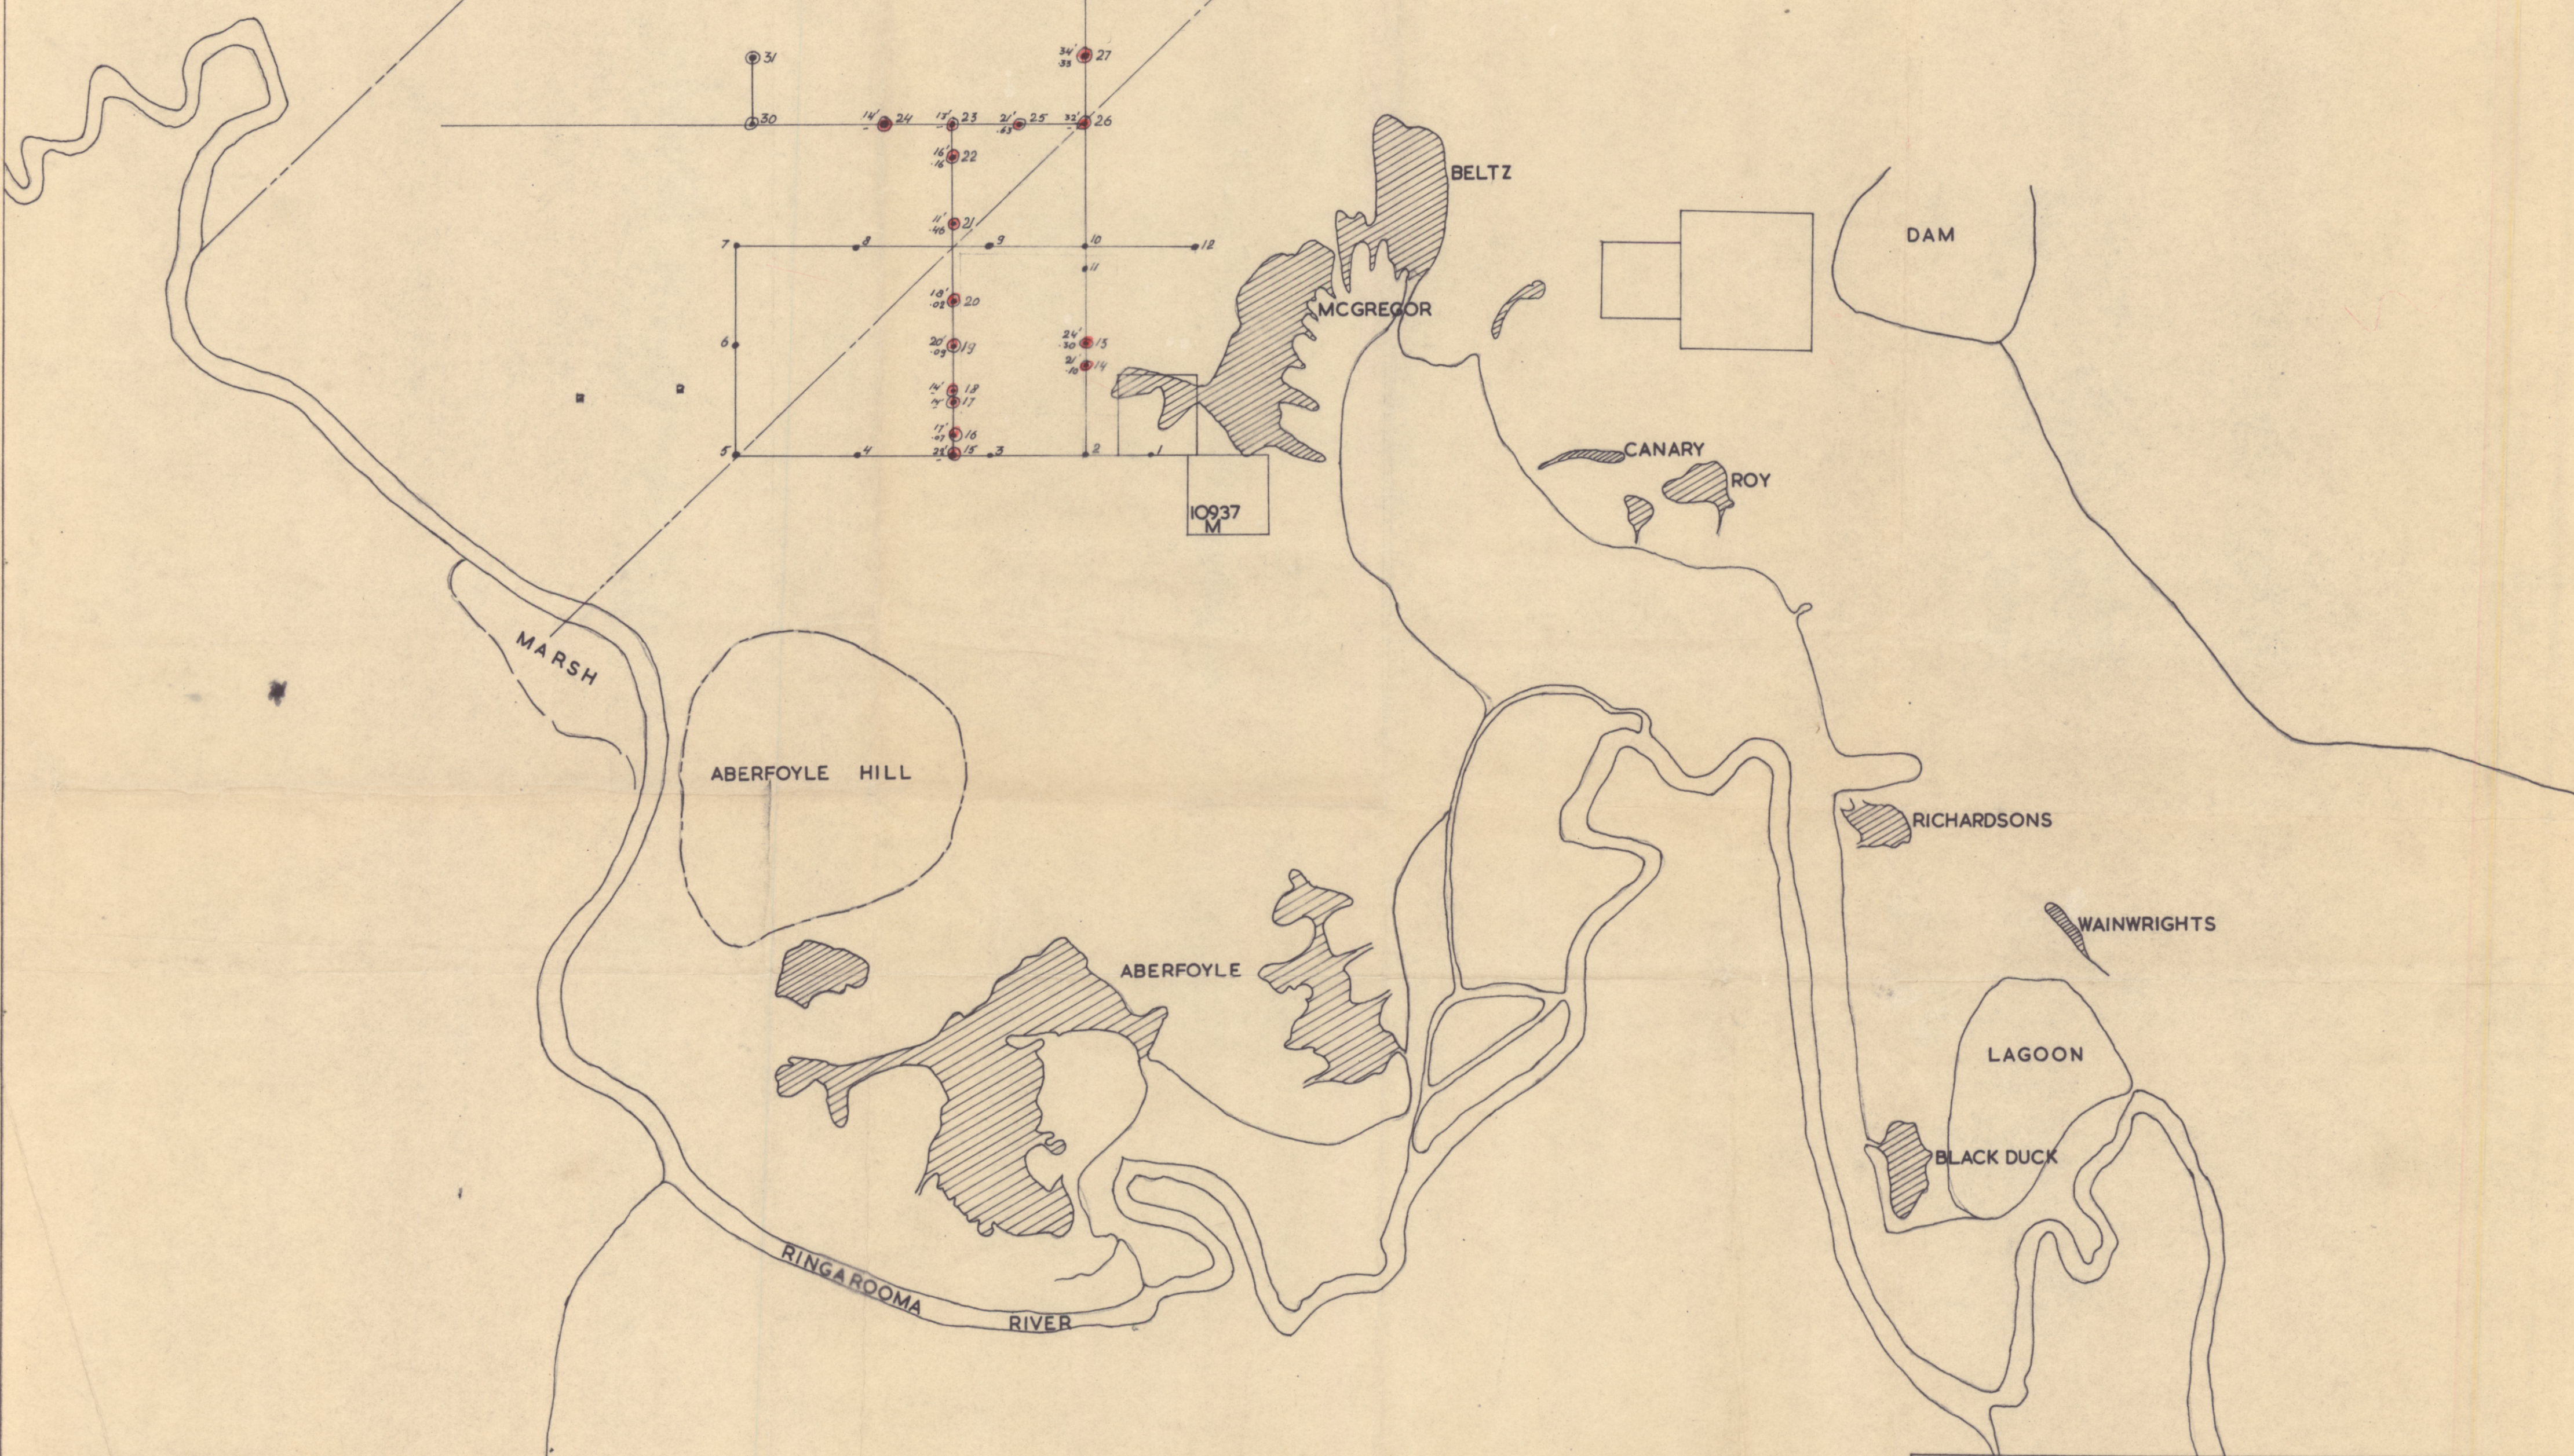

(Assume) Magnetic North
is 12° E of T.N.

NORTH

LOT 115 625 AC
JOHN FOSTER PUR.

STINKING CREEK

- OLD WORKINGS
- 16" CONRAD HOLE
- 6" HOLE
- OLD PROSPECT SHAFT

DORSET TIN DIVISION

PROSPECTING

MACGREGOR AREA

SCALE 1"=10 CHNS.

DATE 14-6-61

DRAWN: *H. Walker*

Ref. Letter No 192.

2586-24