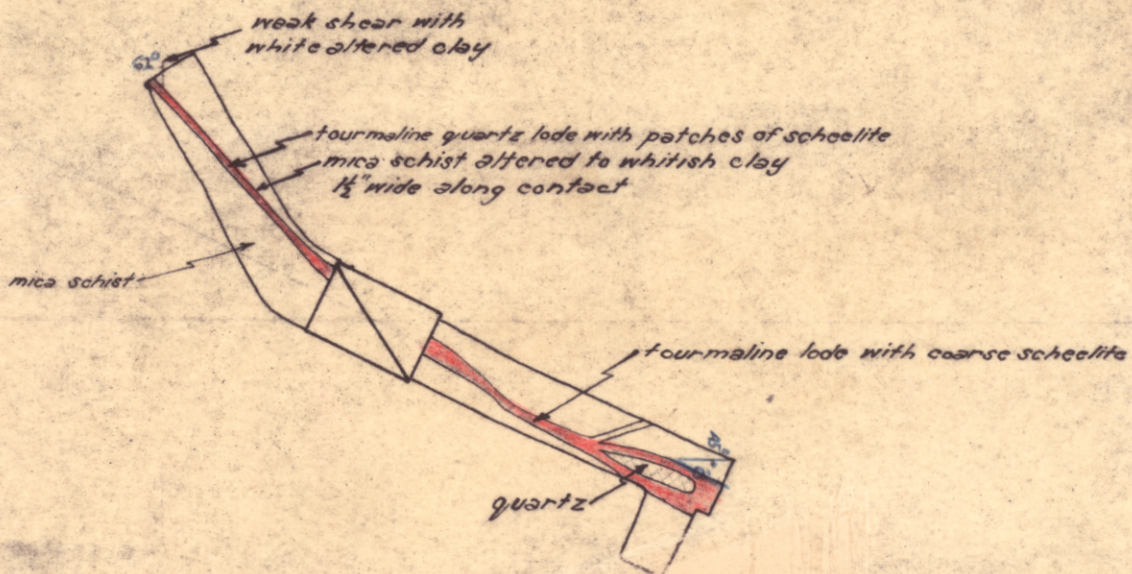

Magnetic.
North

5 cm

KING ISLAND SCHEELITE (1947) LIMITED

REEKARA PROSPECT
"A" SHAFT

GEOLOGICAL PLAN
24 FT LEVEL

SCALE 1" = 10'

DWG

DATE