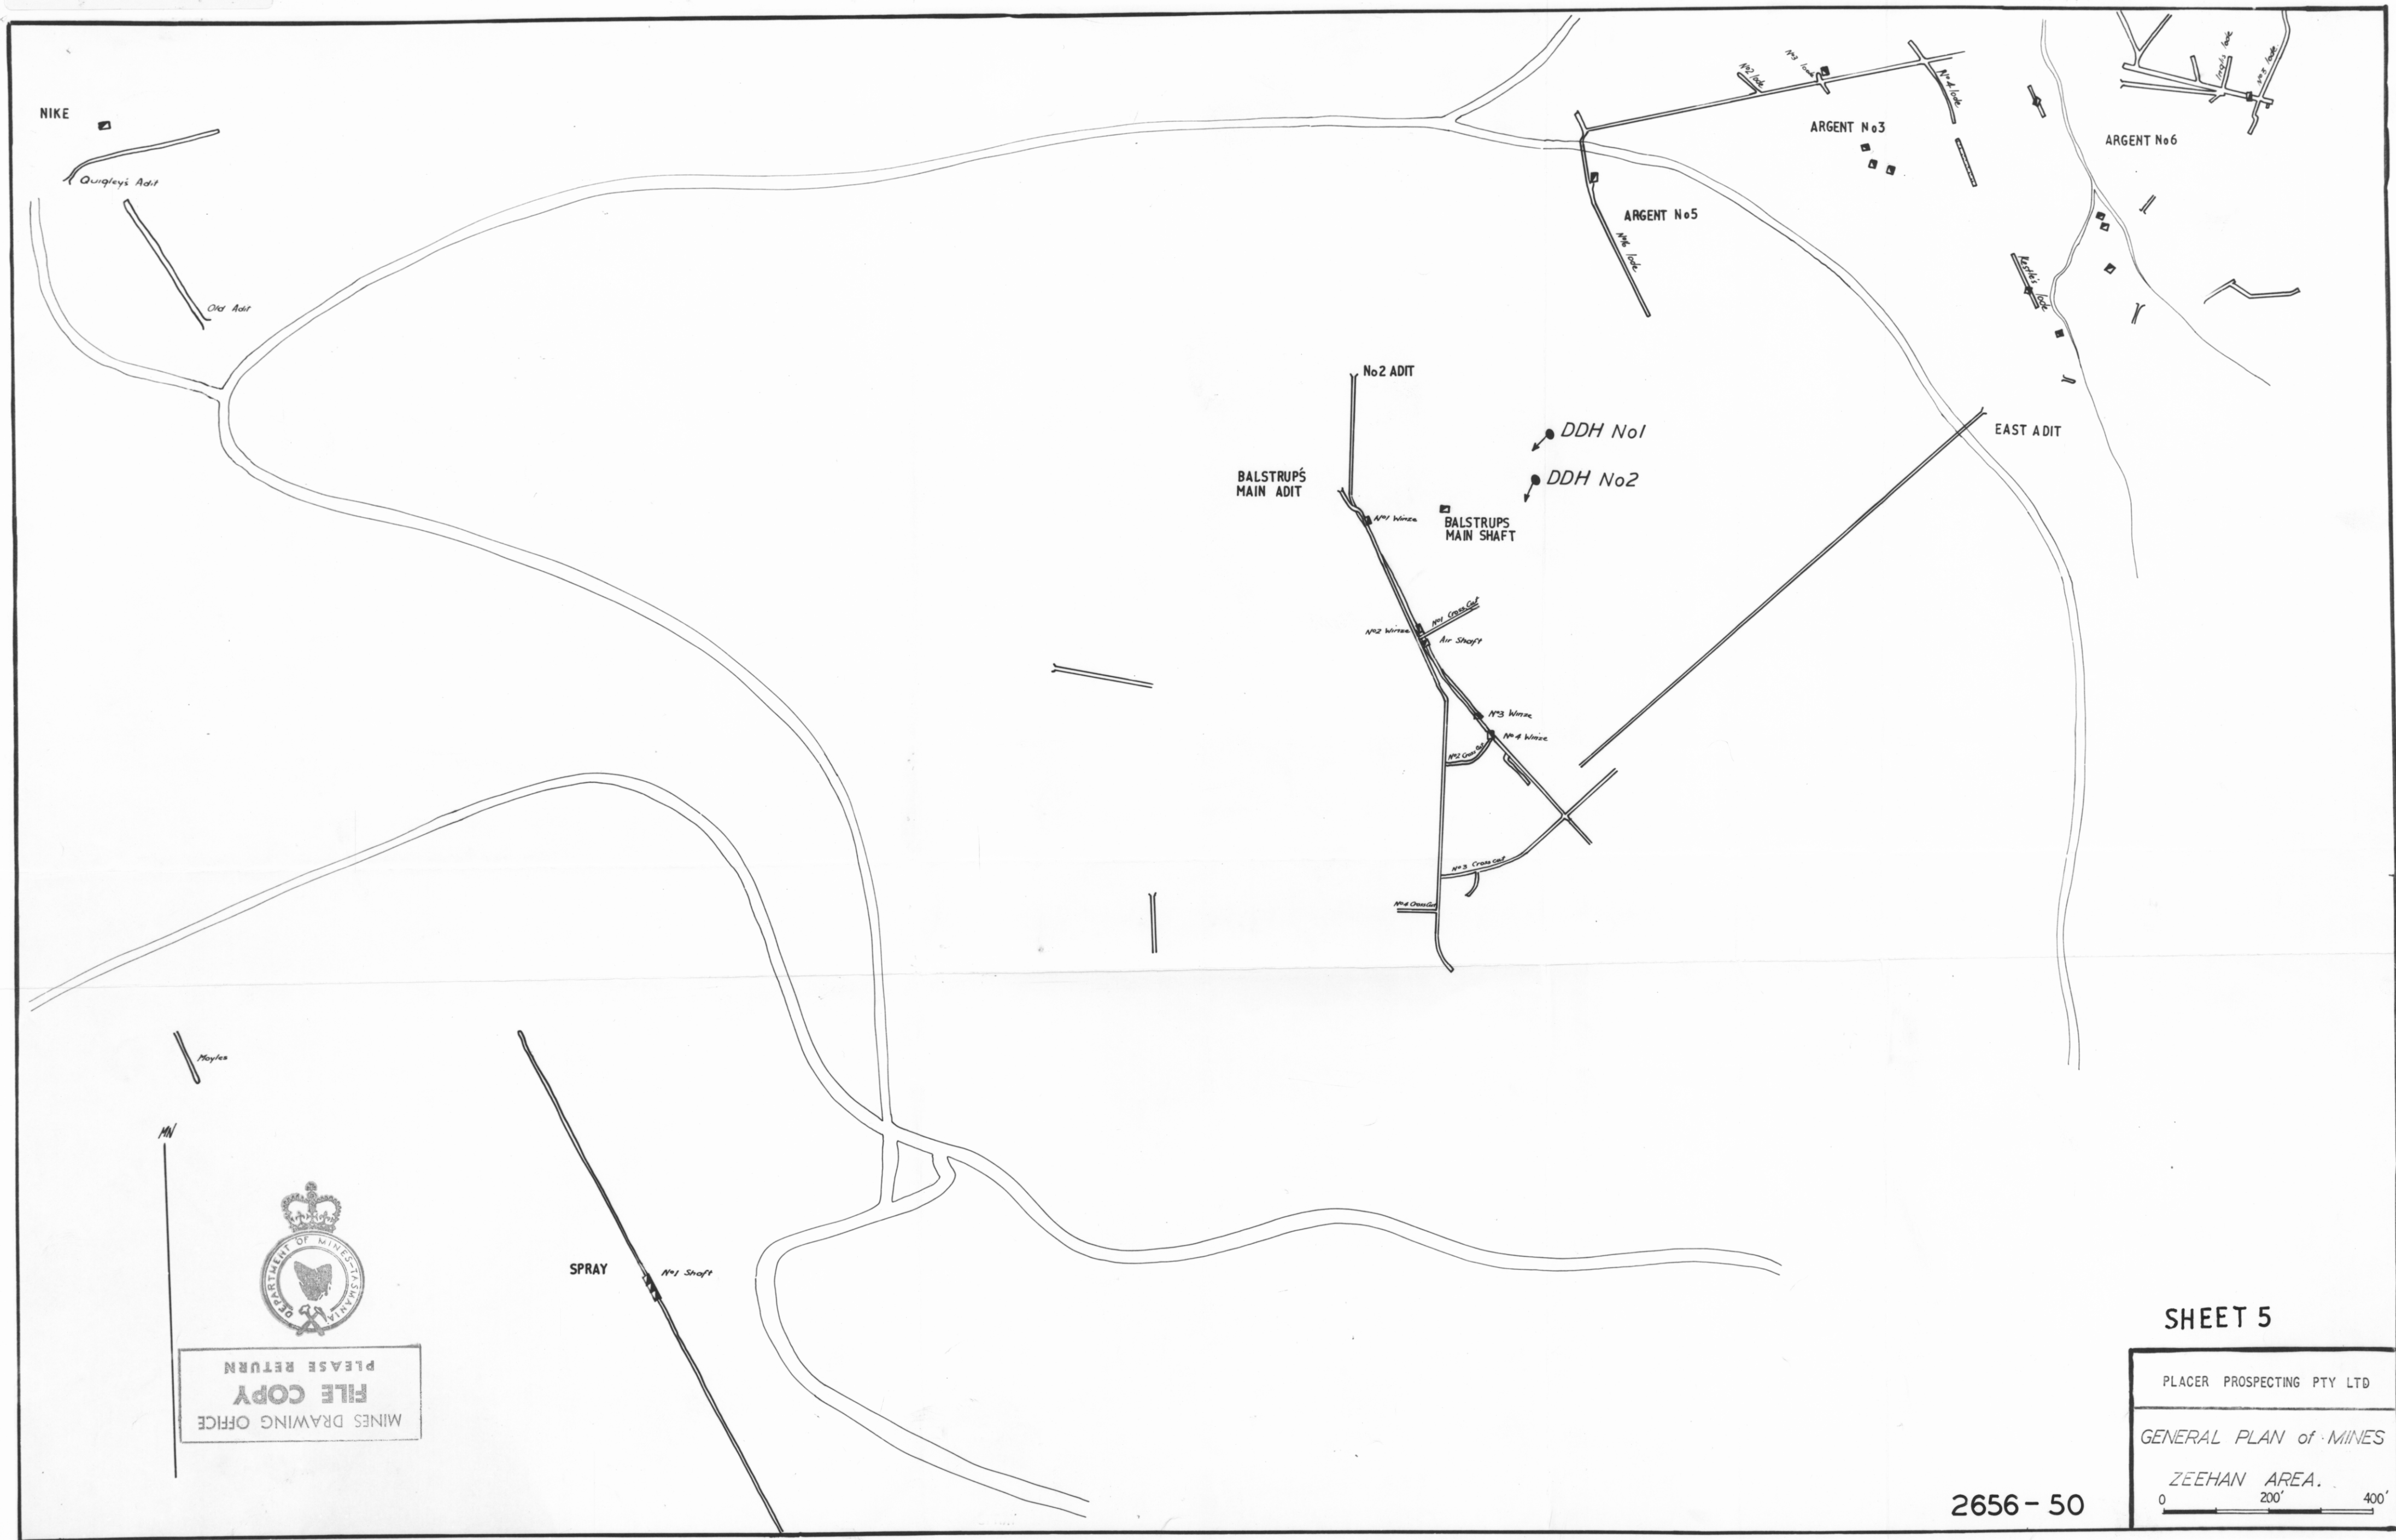

5 cm

 DEPARTMENT OF MINES
 PLEASE RETURN
FILE COPY
 MINES DRAWING OFFICE

SHEET 5

PLACER PROSPECTING PTY LTD
 GENERAL PLAN of MINES
 ZEEHAN AREA.
 0 200' 400'

2656-50

2656