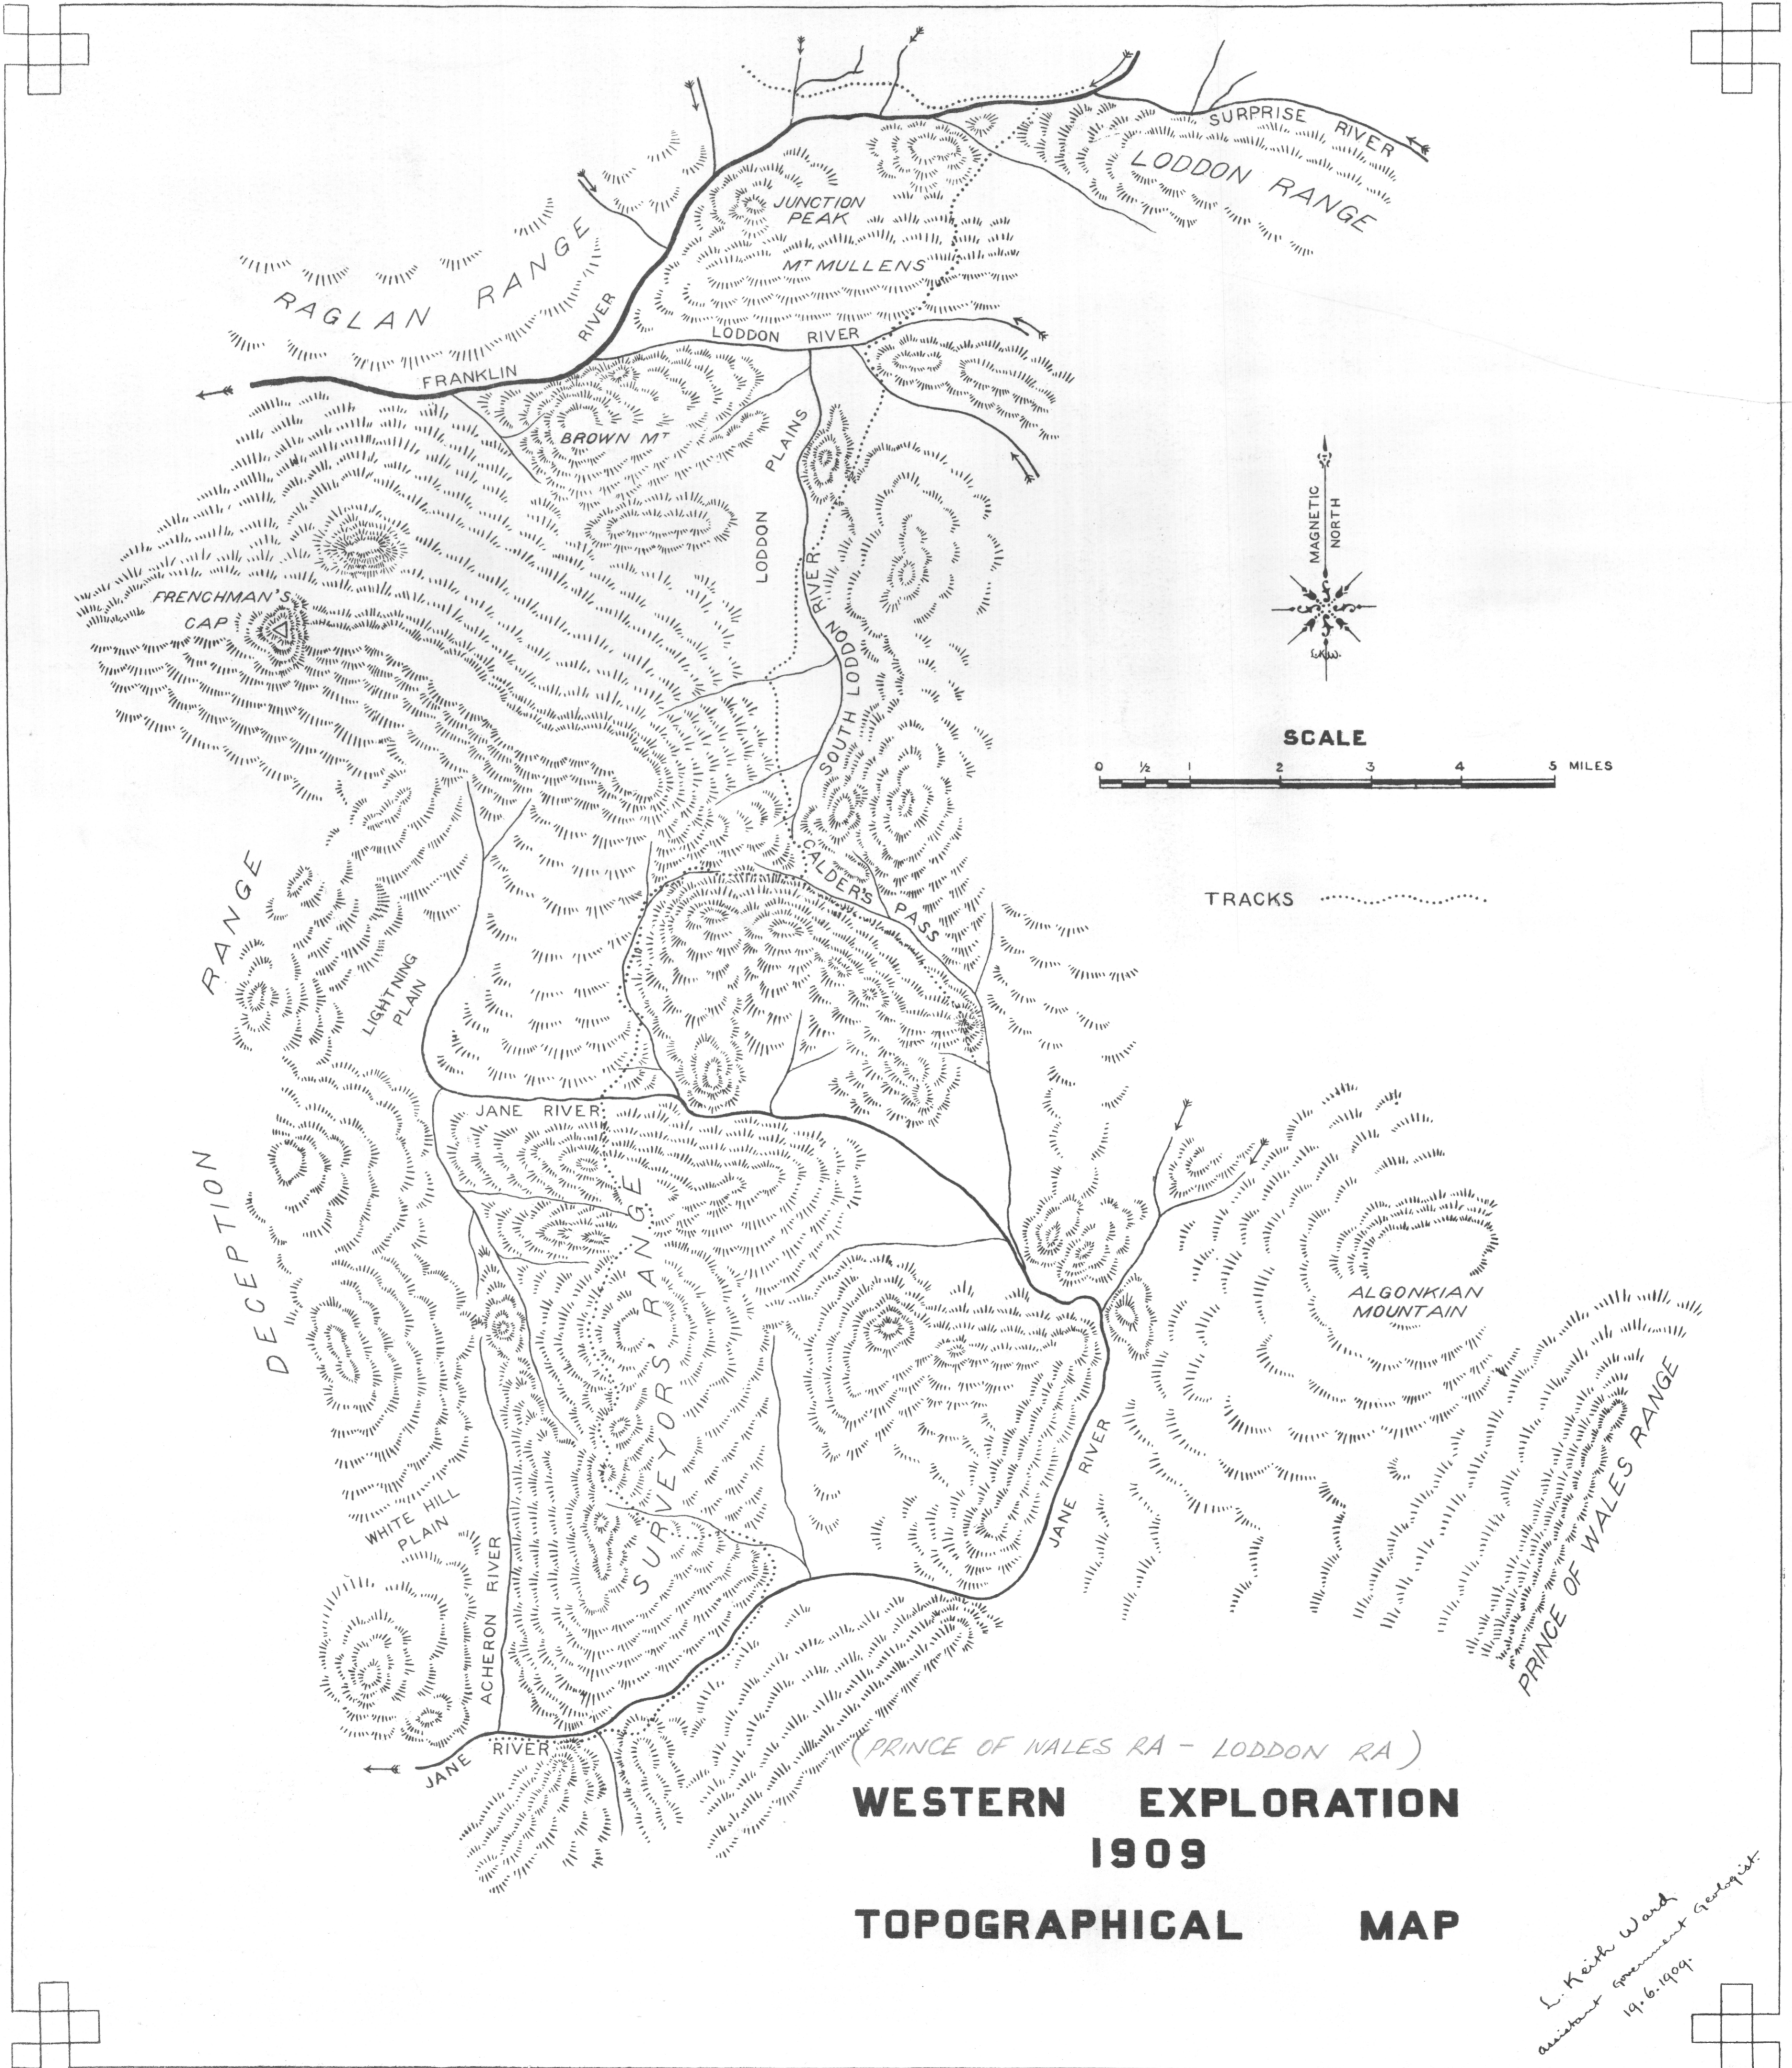

5 cm

(PRINCE OF WALES RA - LODDON RA)
**WESTERN EXPLORATION
1909
TOPOGRAPHICAL MAP**

*L. Keith Ward
Assistant Government Geologist
19.6.1909*

56c / 65, 66, 58, 59