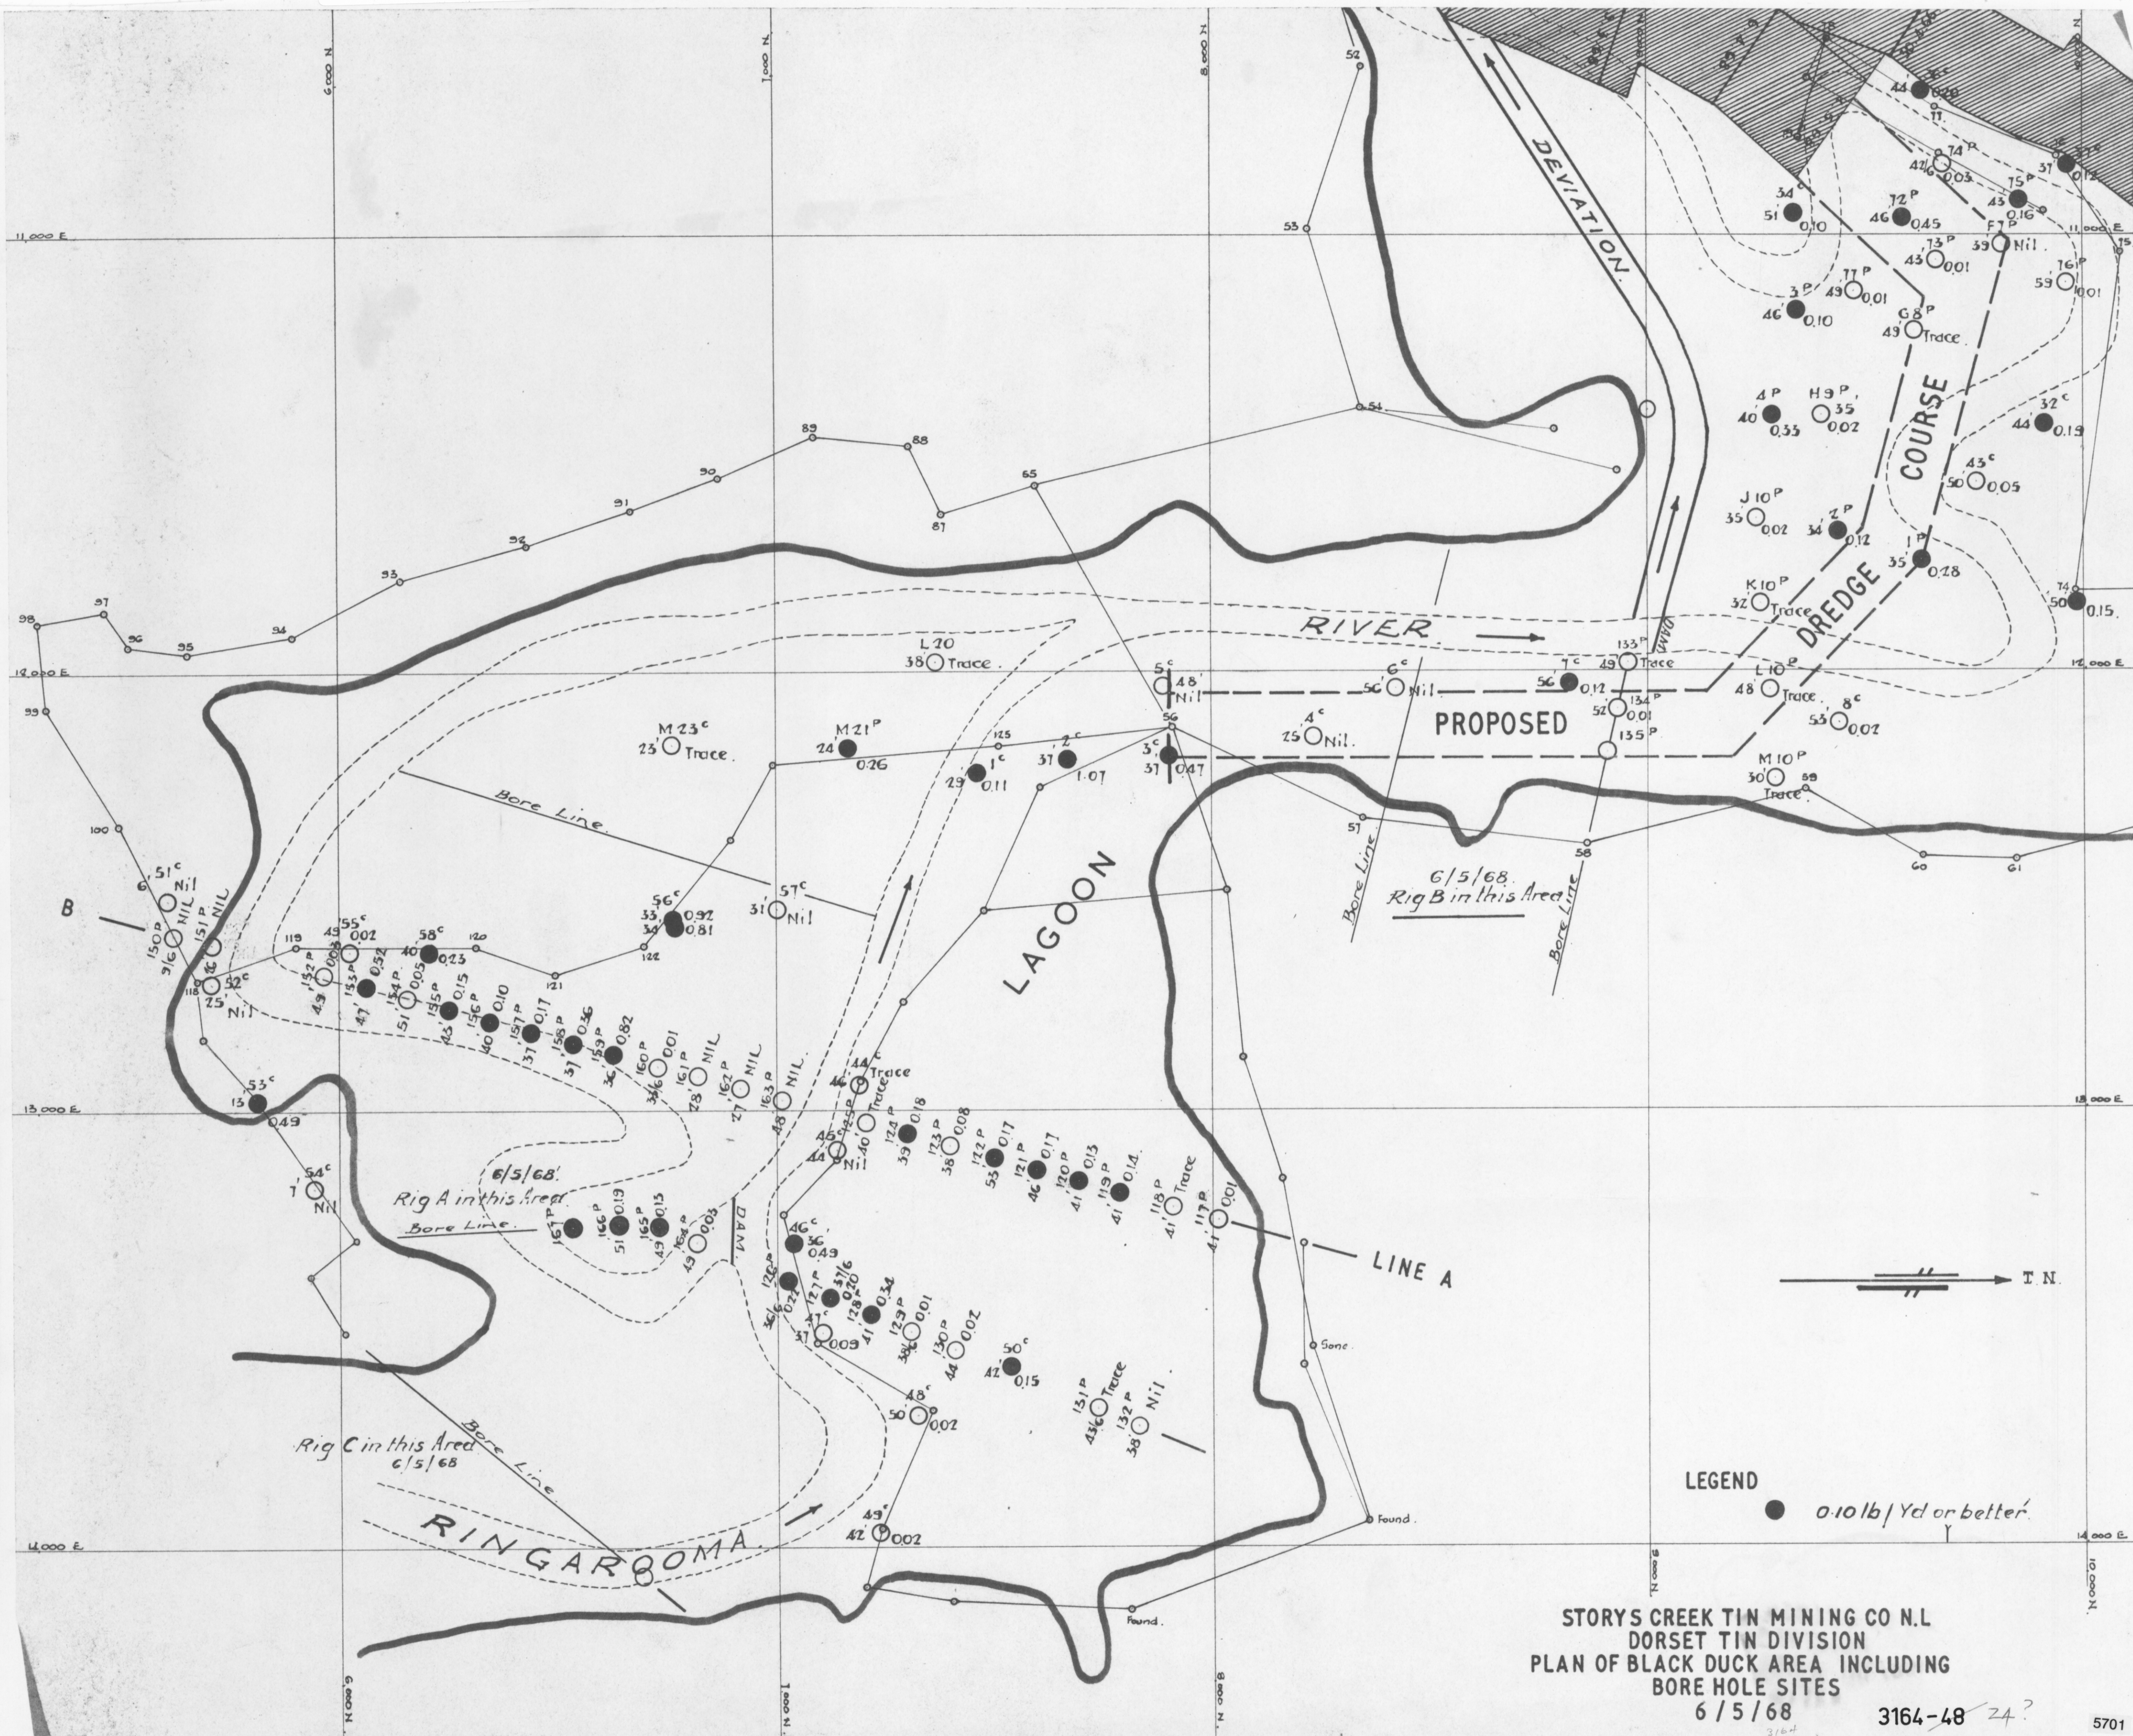

5 cm

LEGEND

● 0.10 lb/yd or better

STORYS CREEK TIN MINING CO N.L.  
DORSET TIN DIVISION  
PLAN OF BLACK DUCK AREA INCLUDING  
BORE HOLE SITES

6/5/68

3164-48 24?