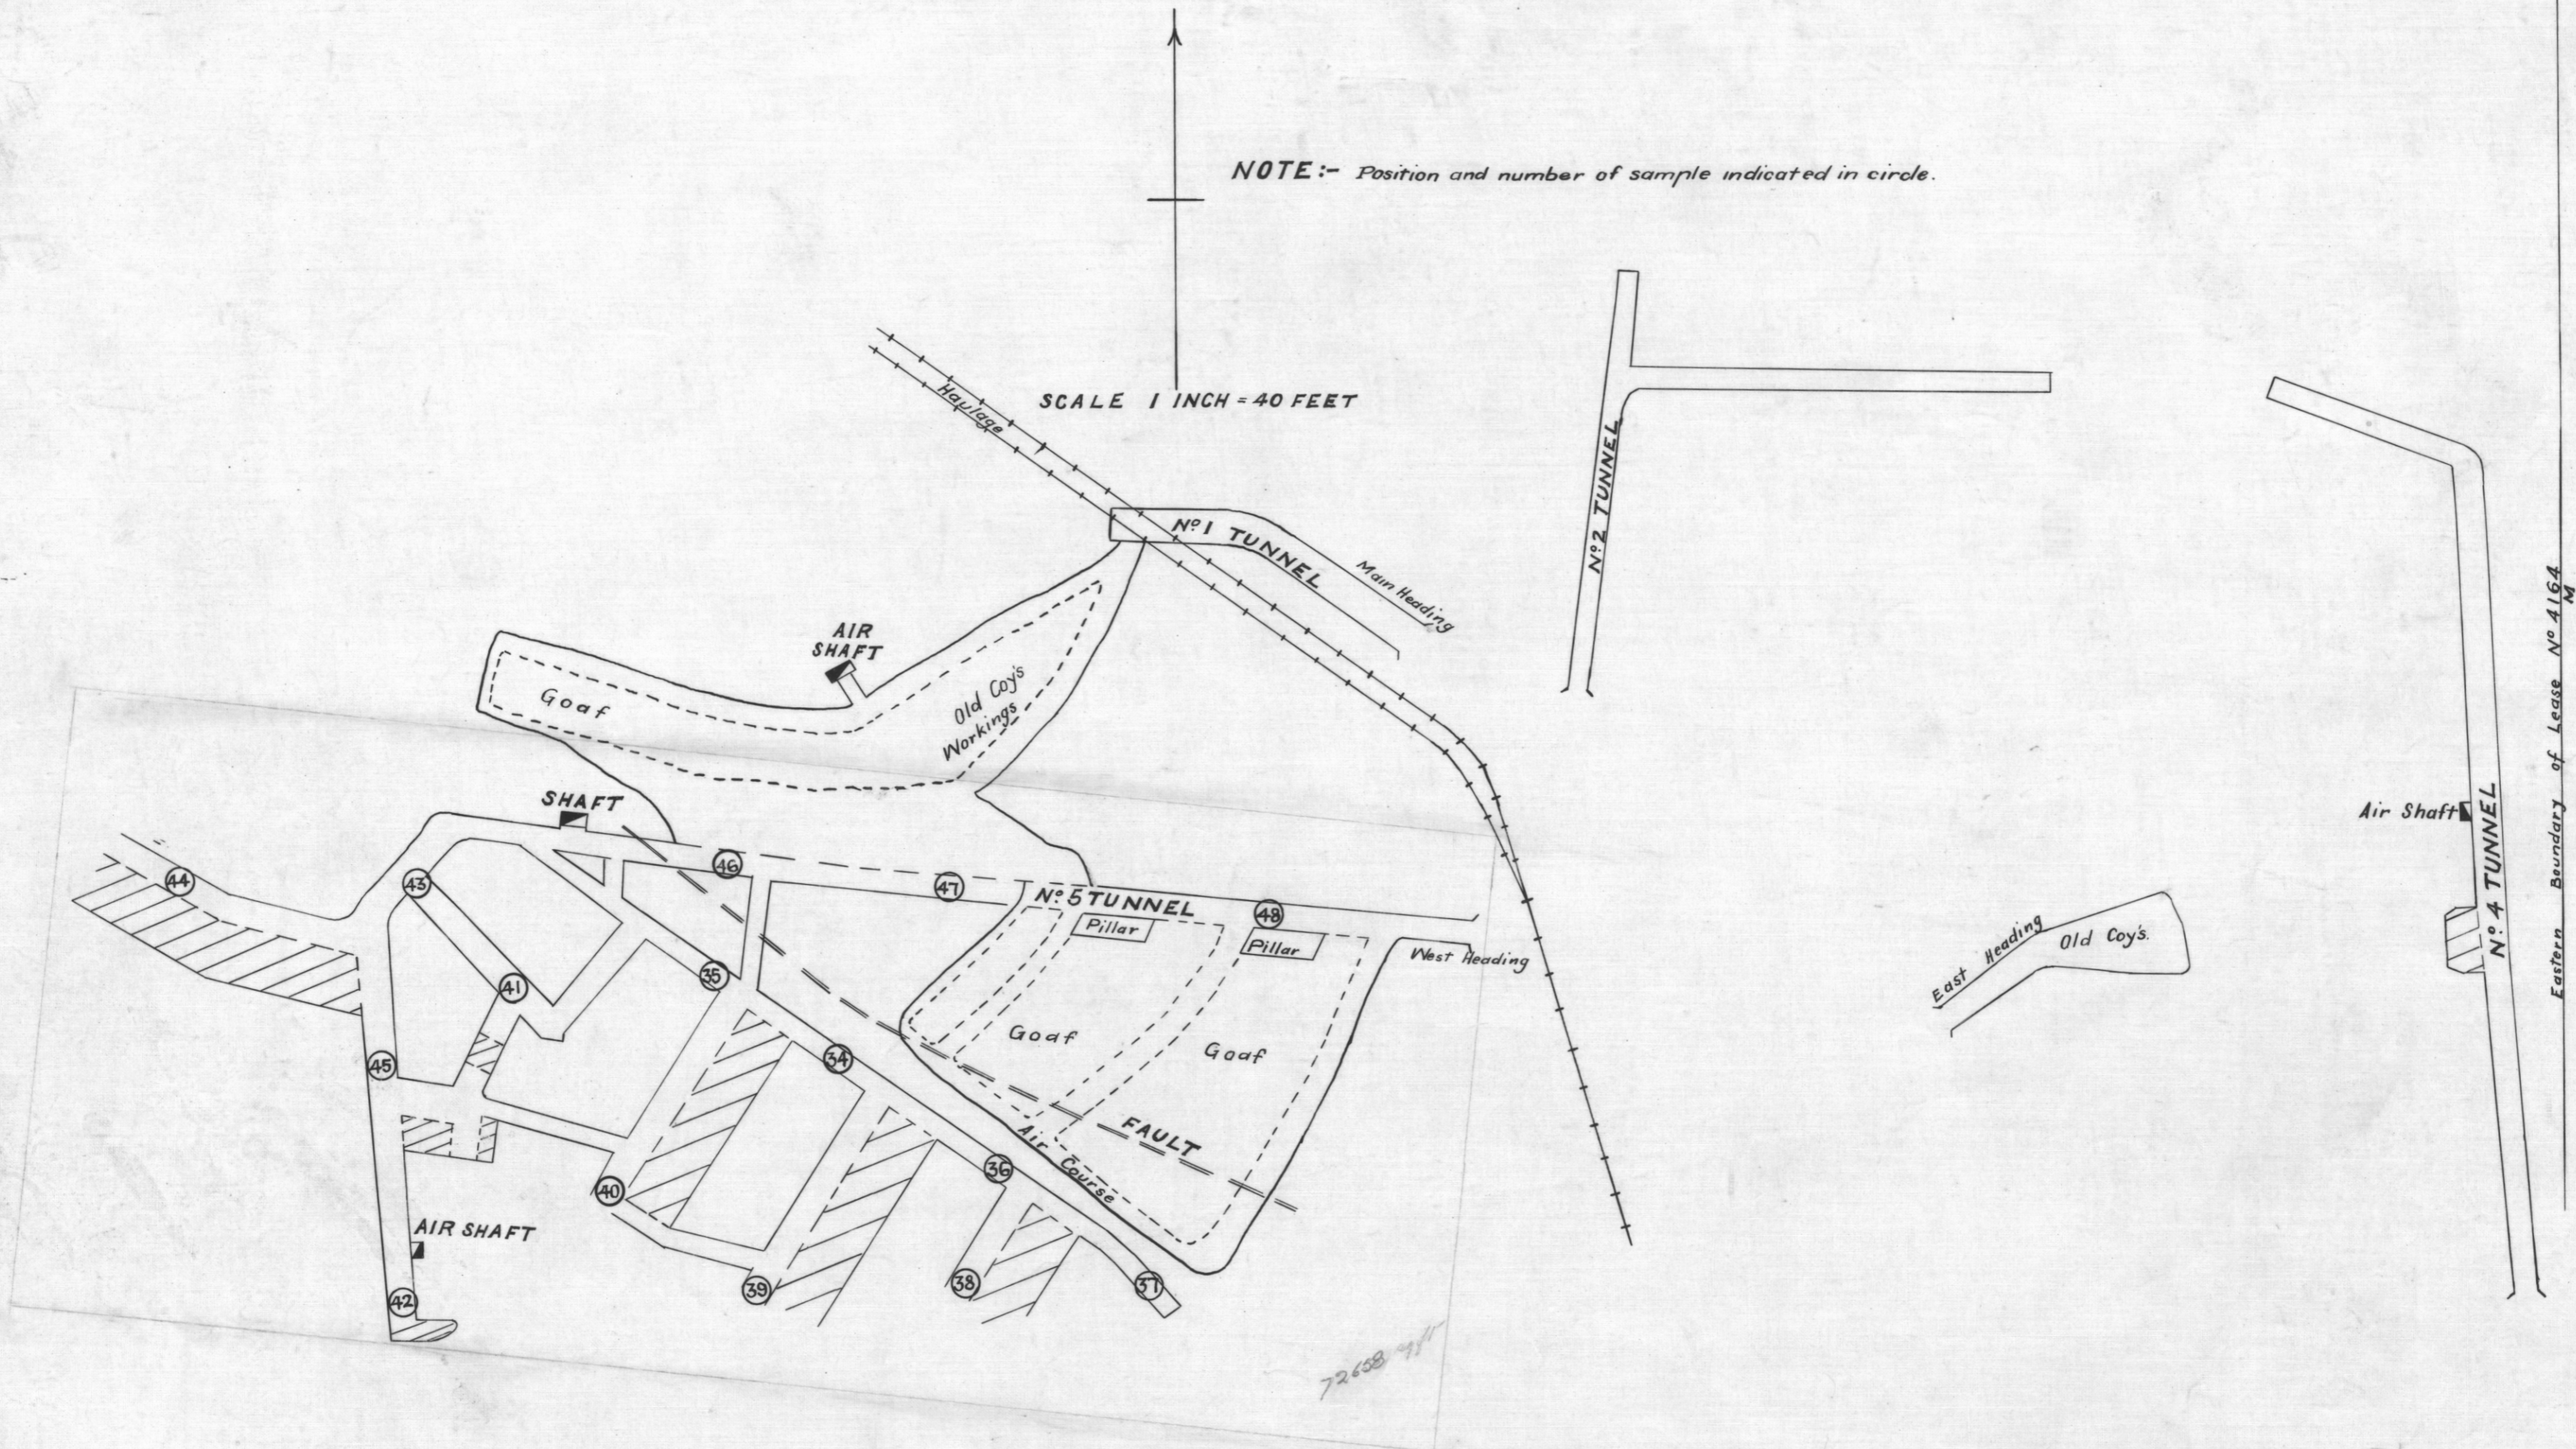

5 cm

(LATROBE DISTRICT)

# TASMANITE SHALE OIL COY'S. MINE

NOTE:- Position and number of sample indicated in circle.

SCALE 1 INCH = 40 FEET

72658 9/11

574/137