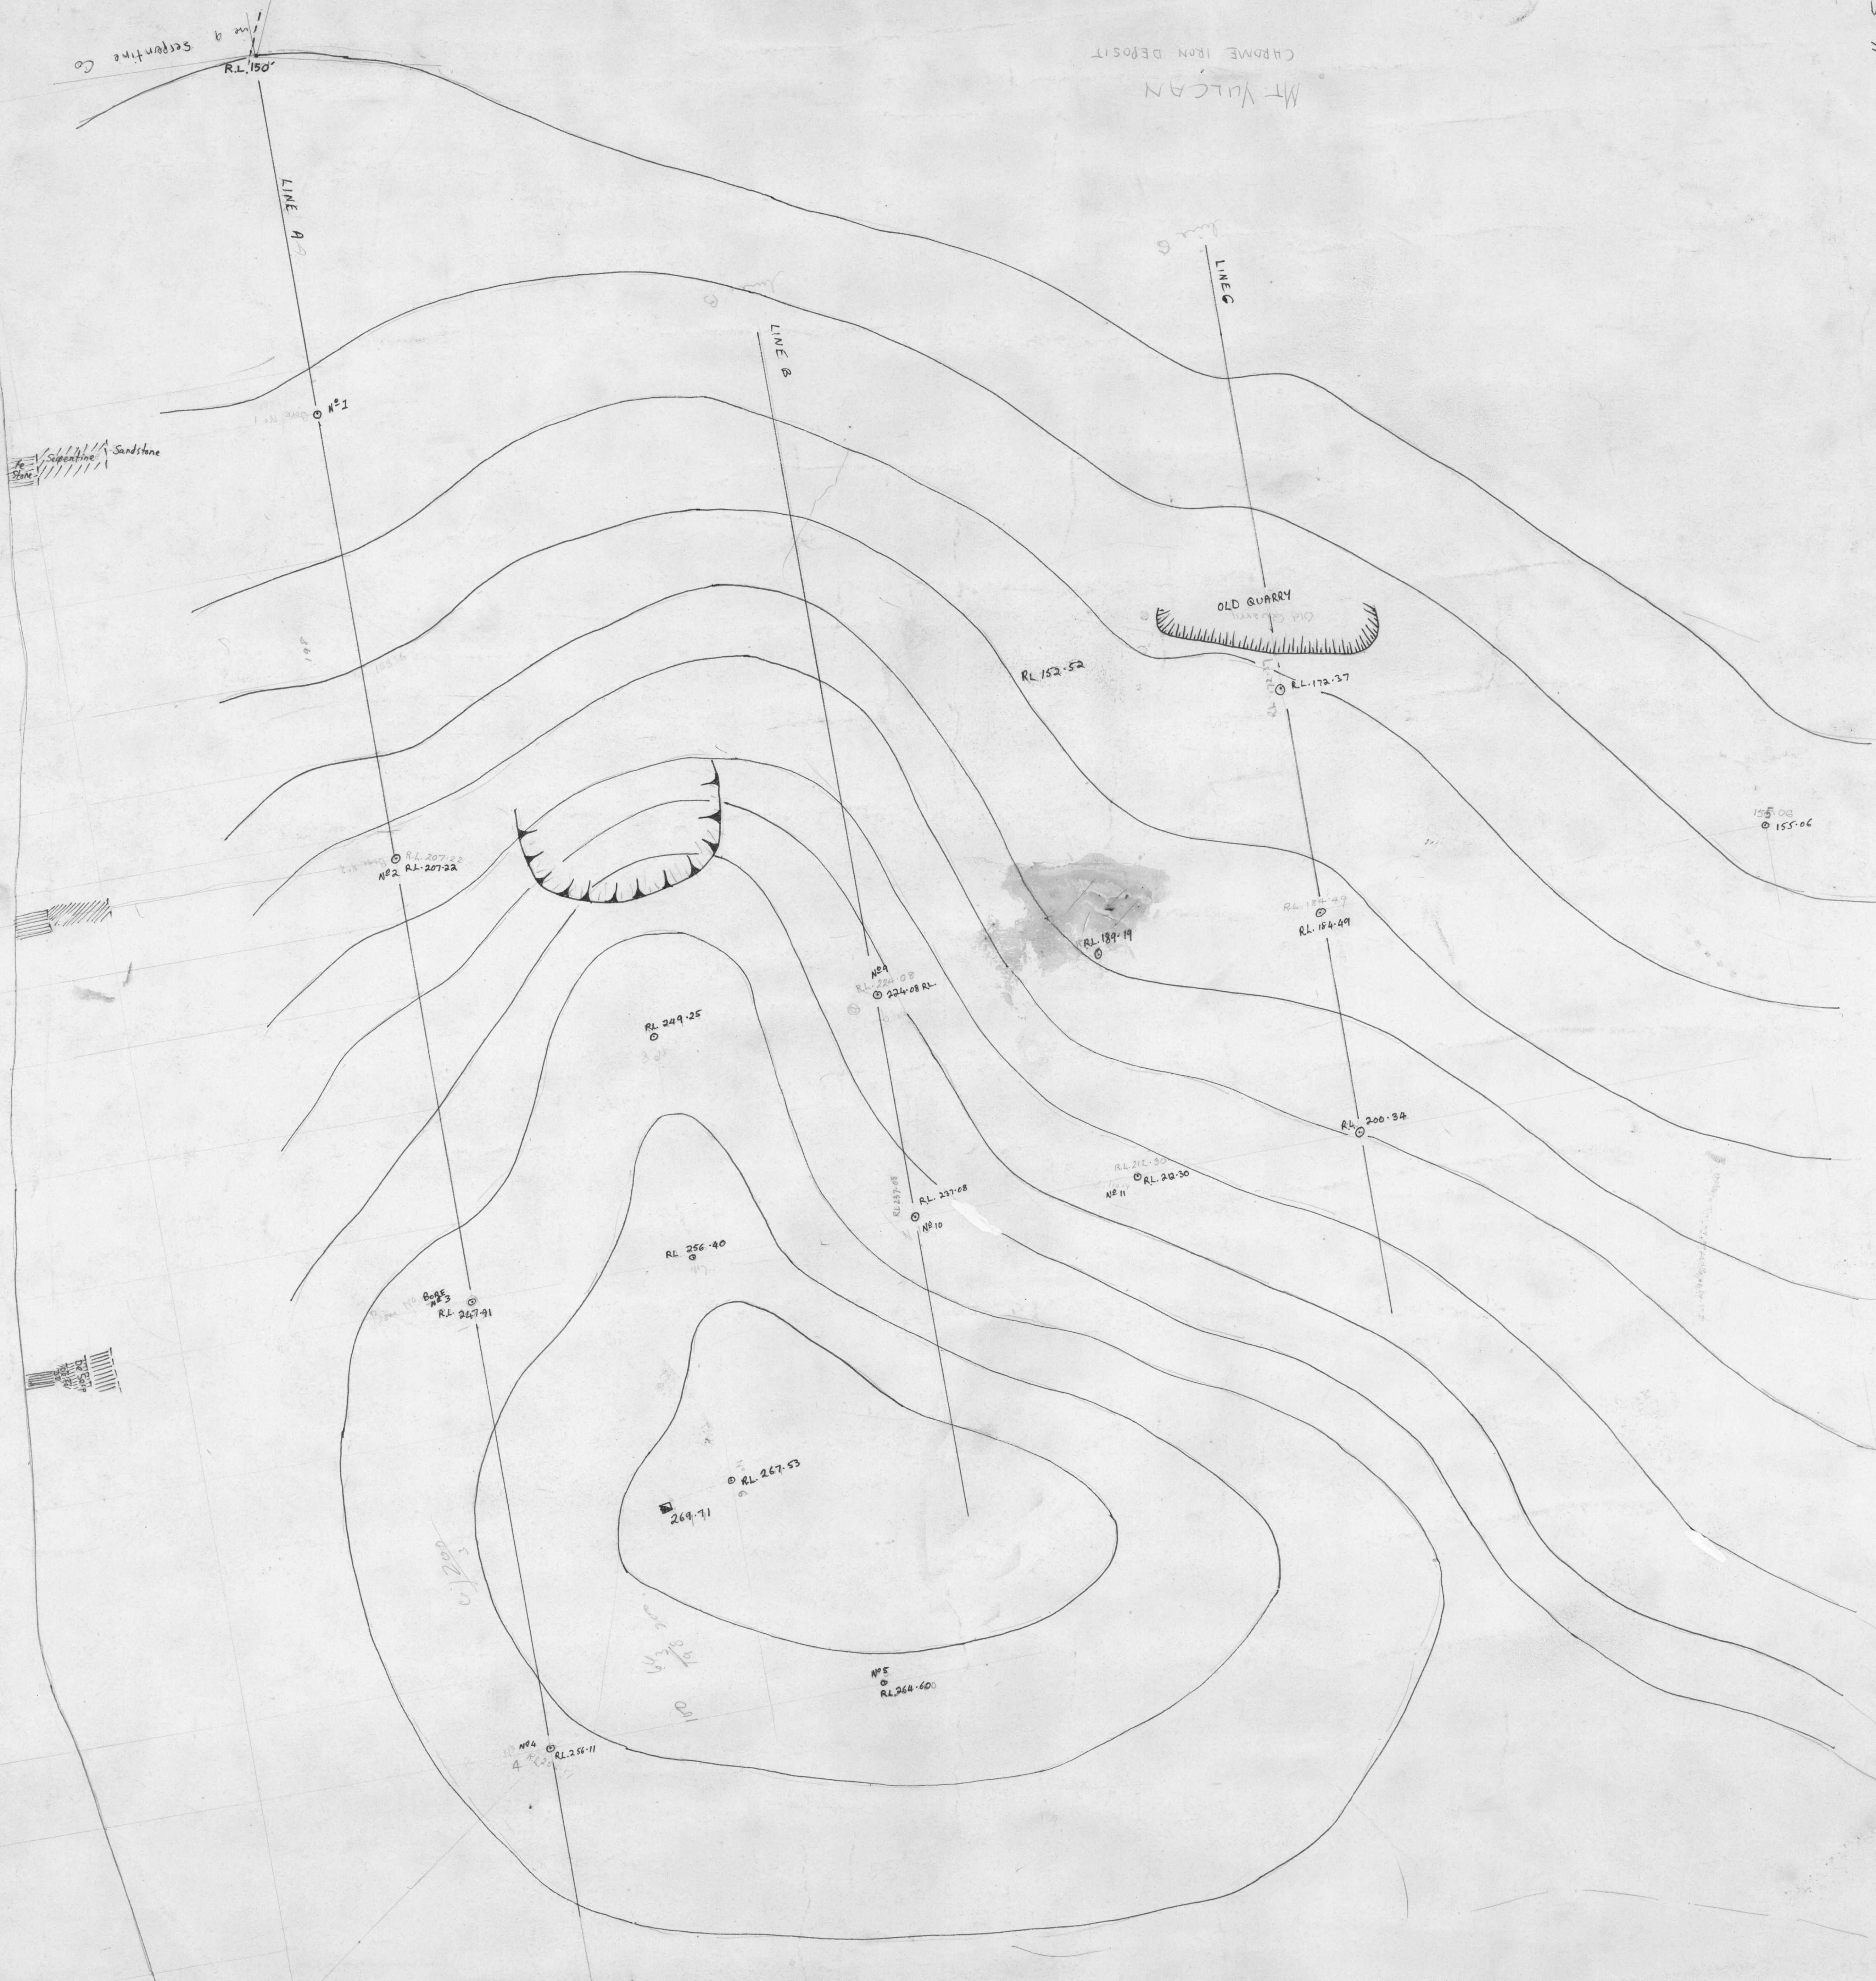

5 cm

577/30

11-577

MT VULCAN  
CHROME IRON DEPOSITS

SERPENTINE OUTCROP