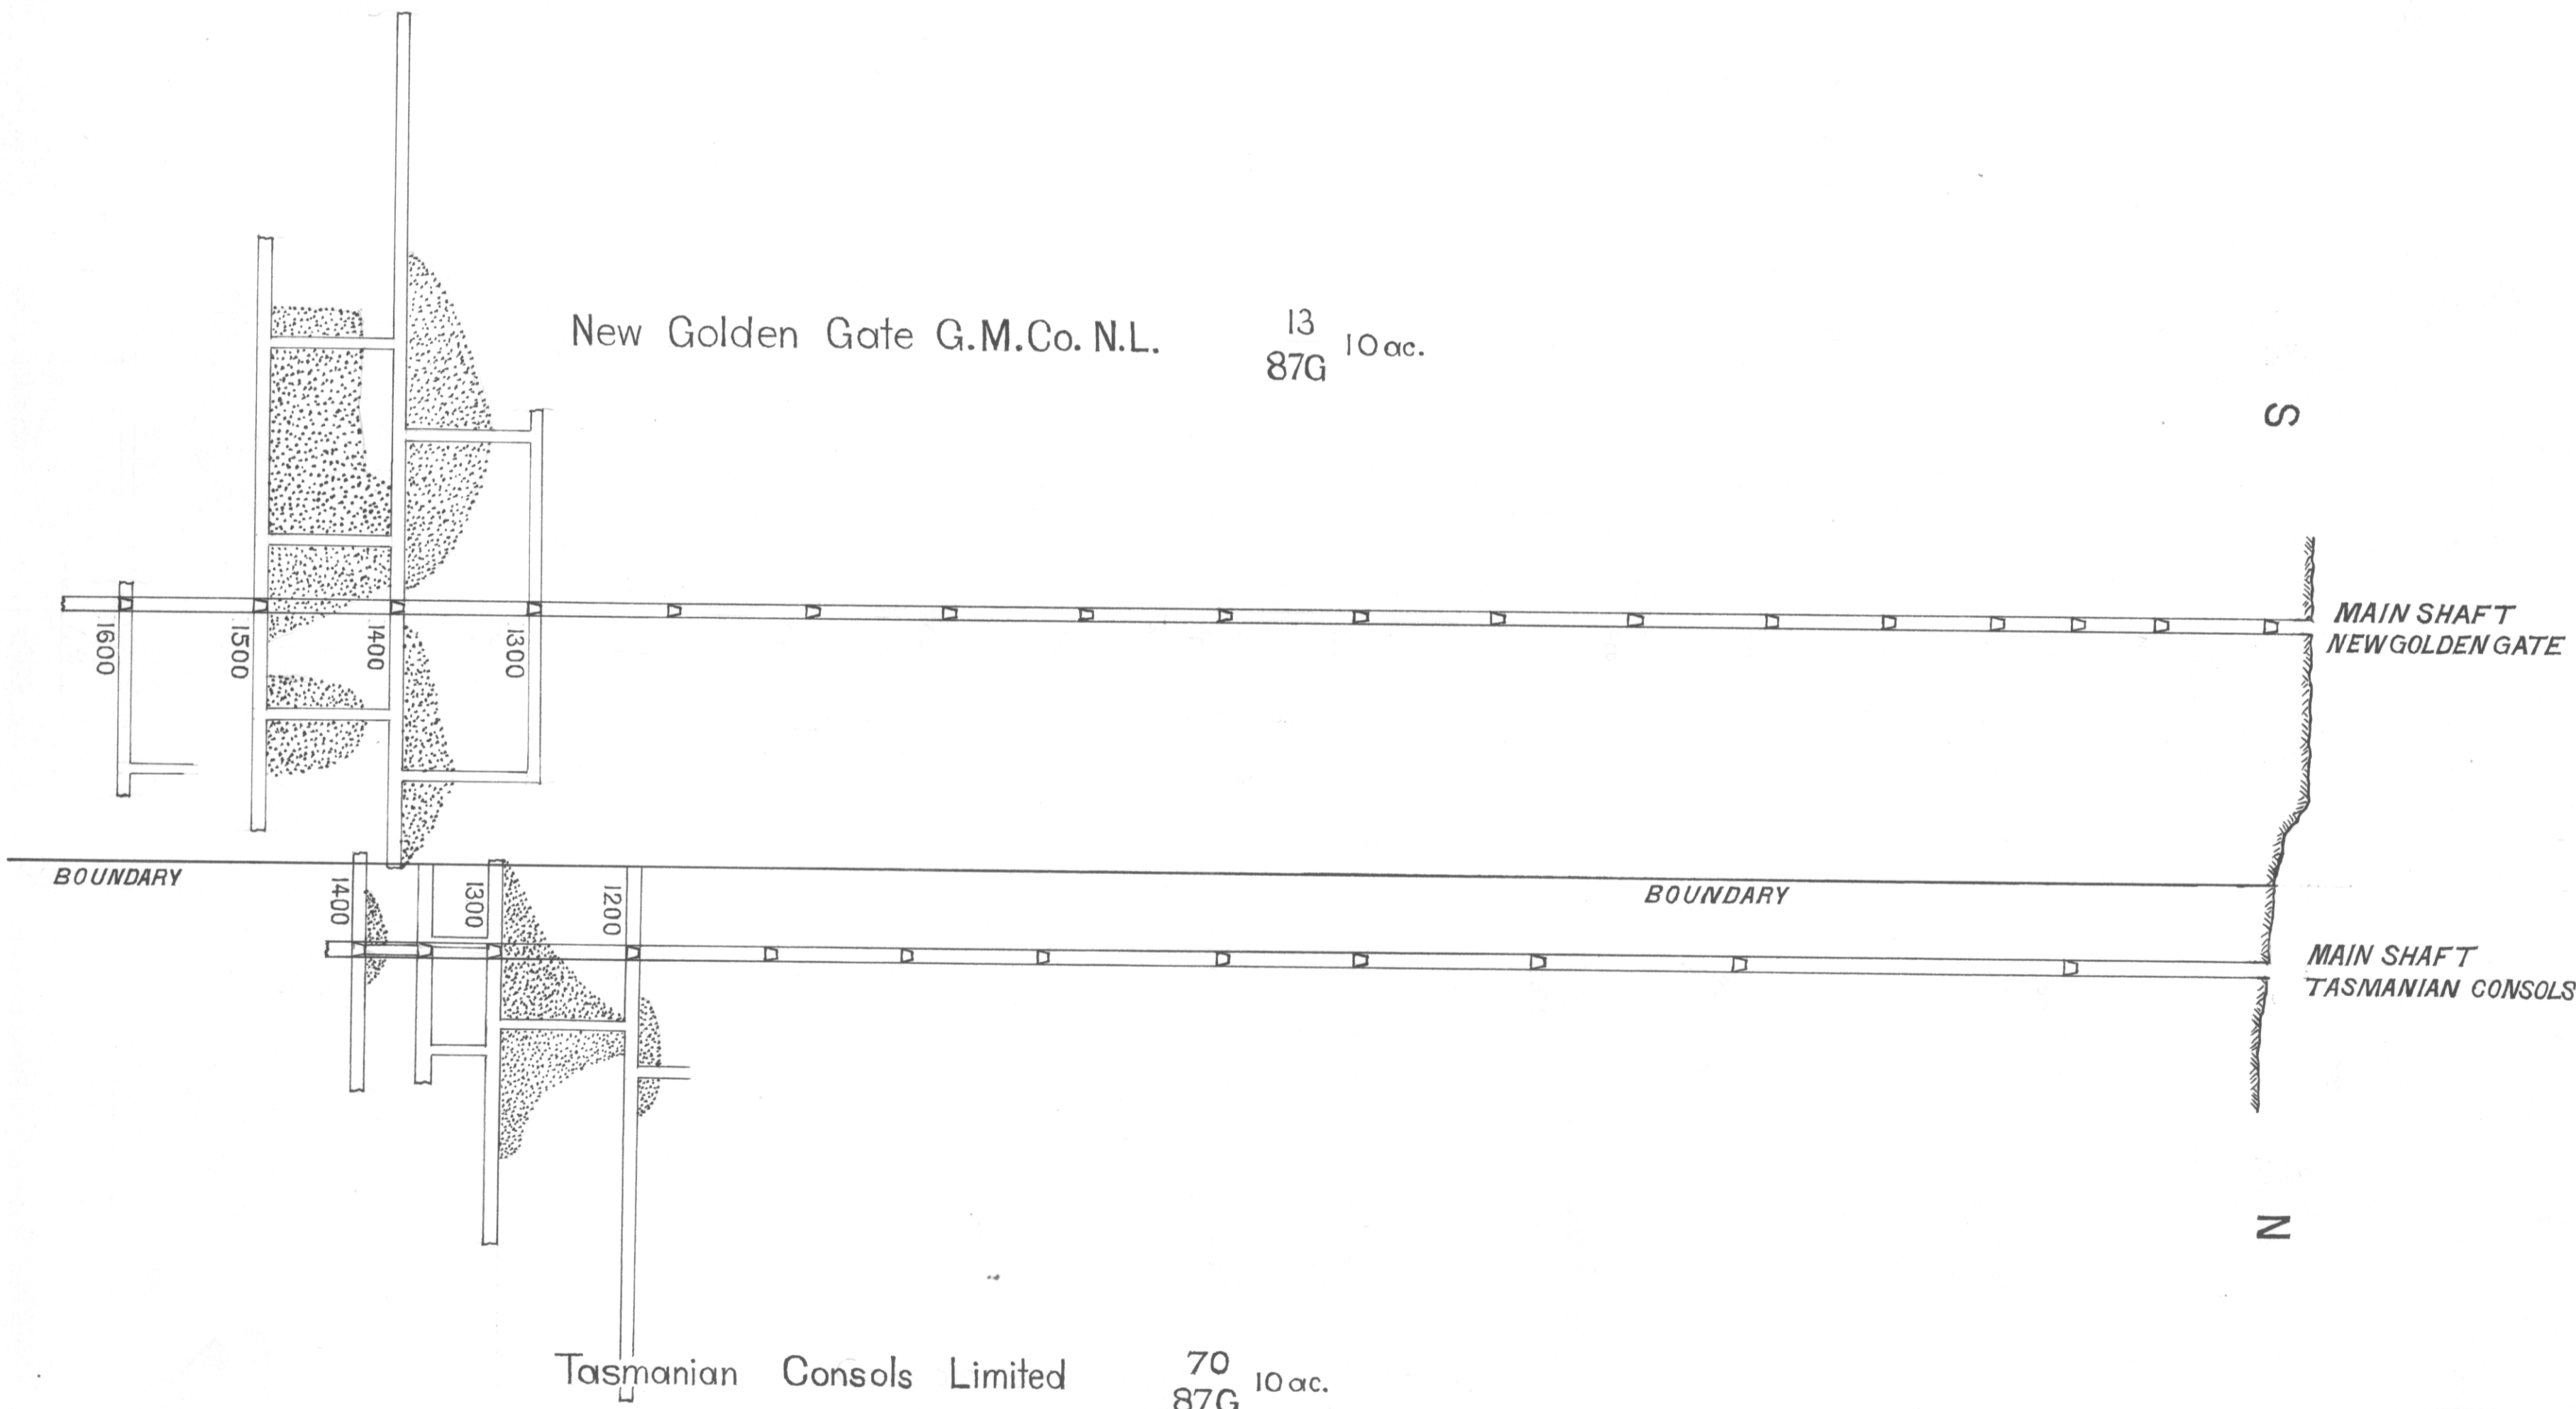

57D

148

57D/40

5 cm

New Golden Gate G.M.Co. N.L. 13 87G 10 ac.

Tasmanian Consols Limited 70 87G 10 ac.

STOPES ON WEST REEF

PLATE 5

Reduce lengths 1/2 inches

MATHIAS