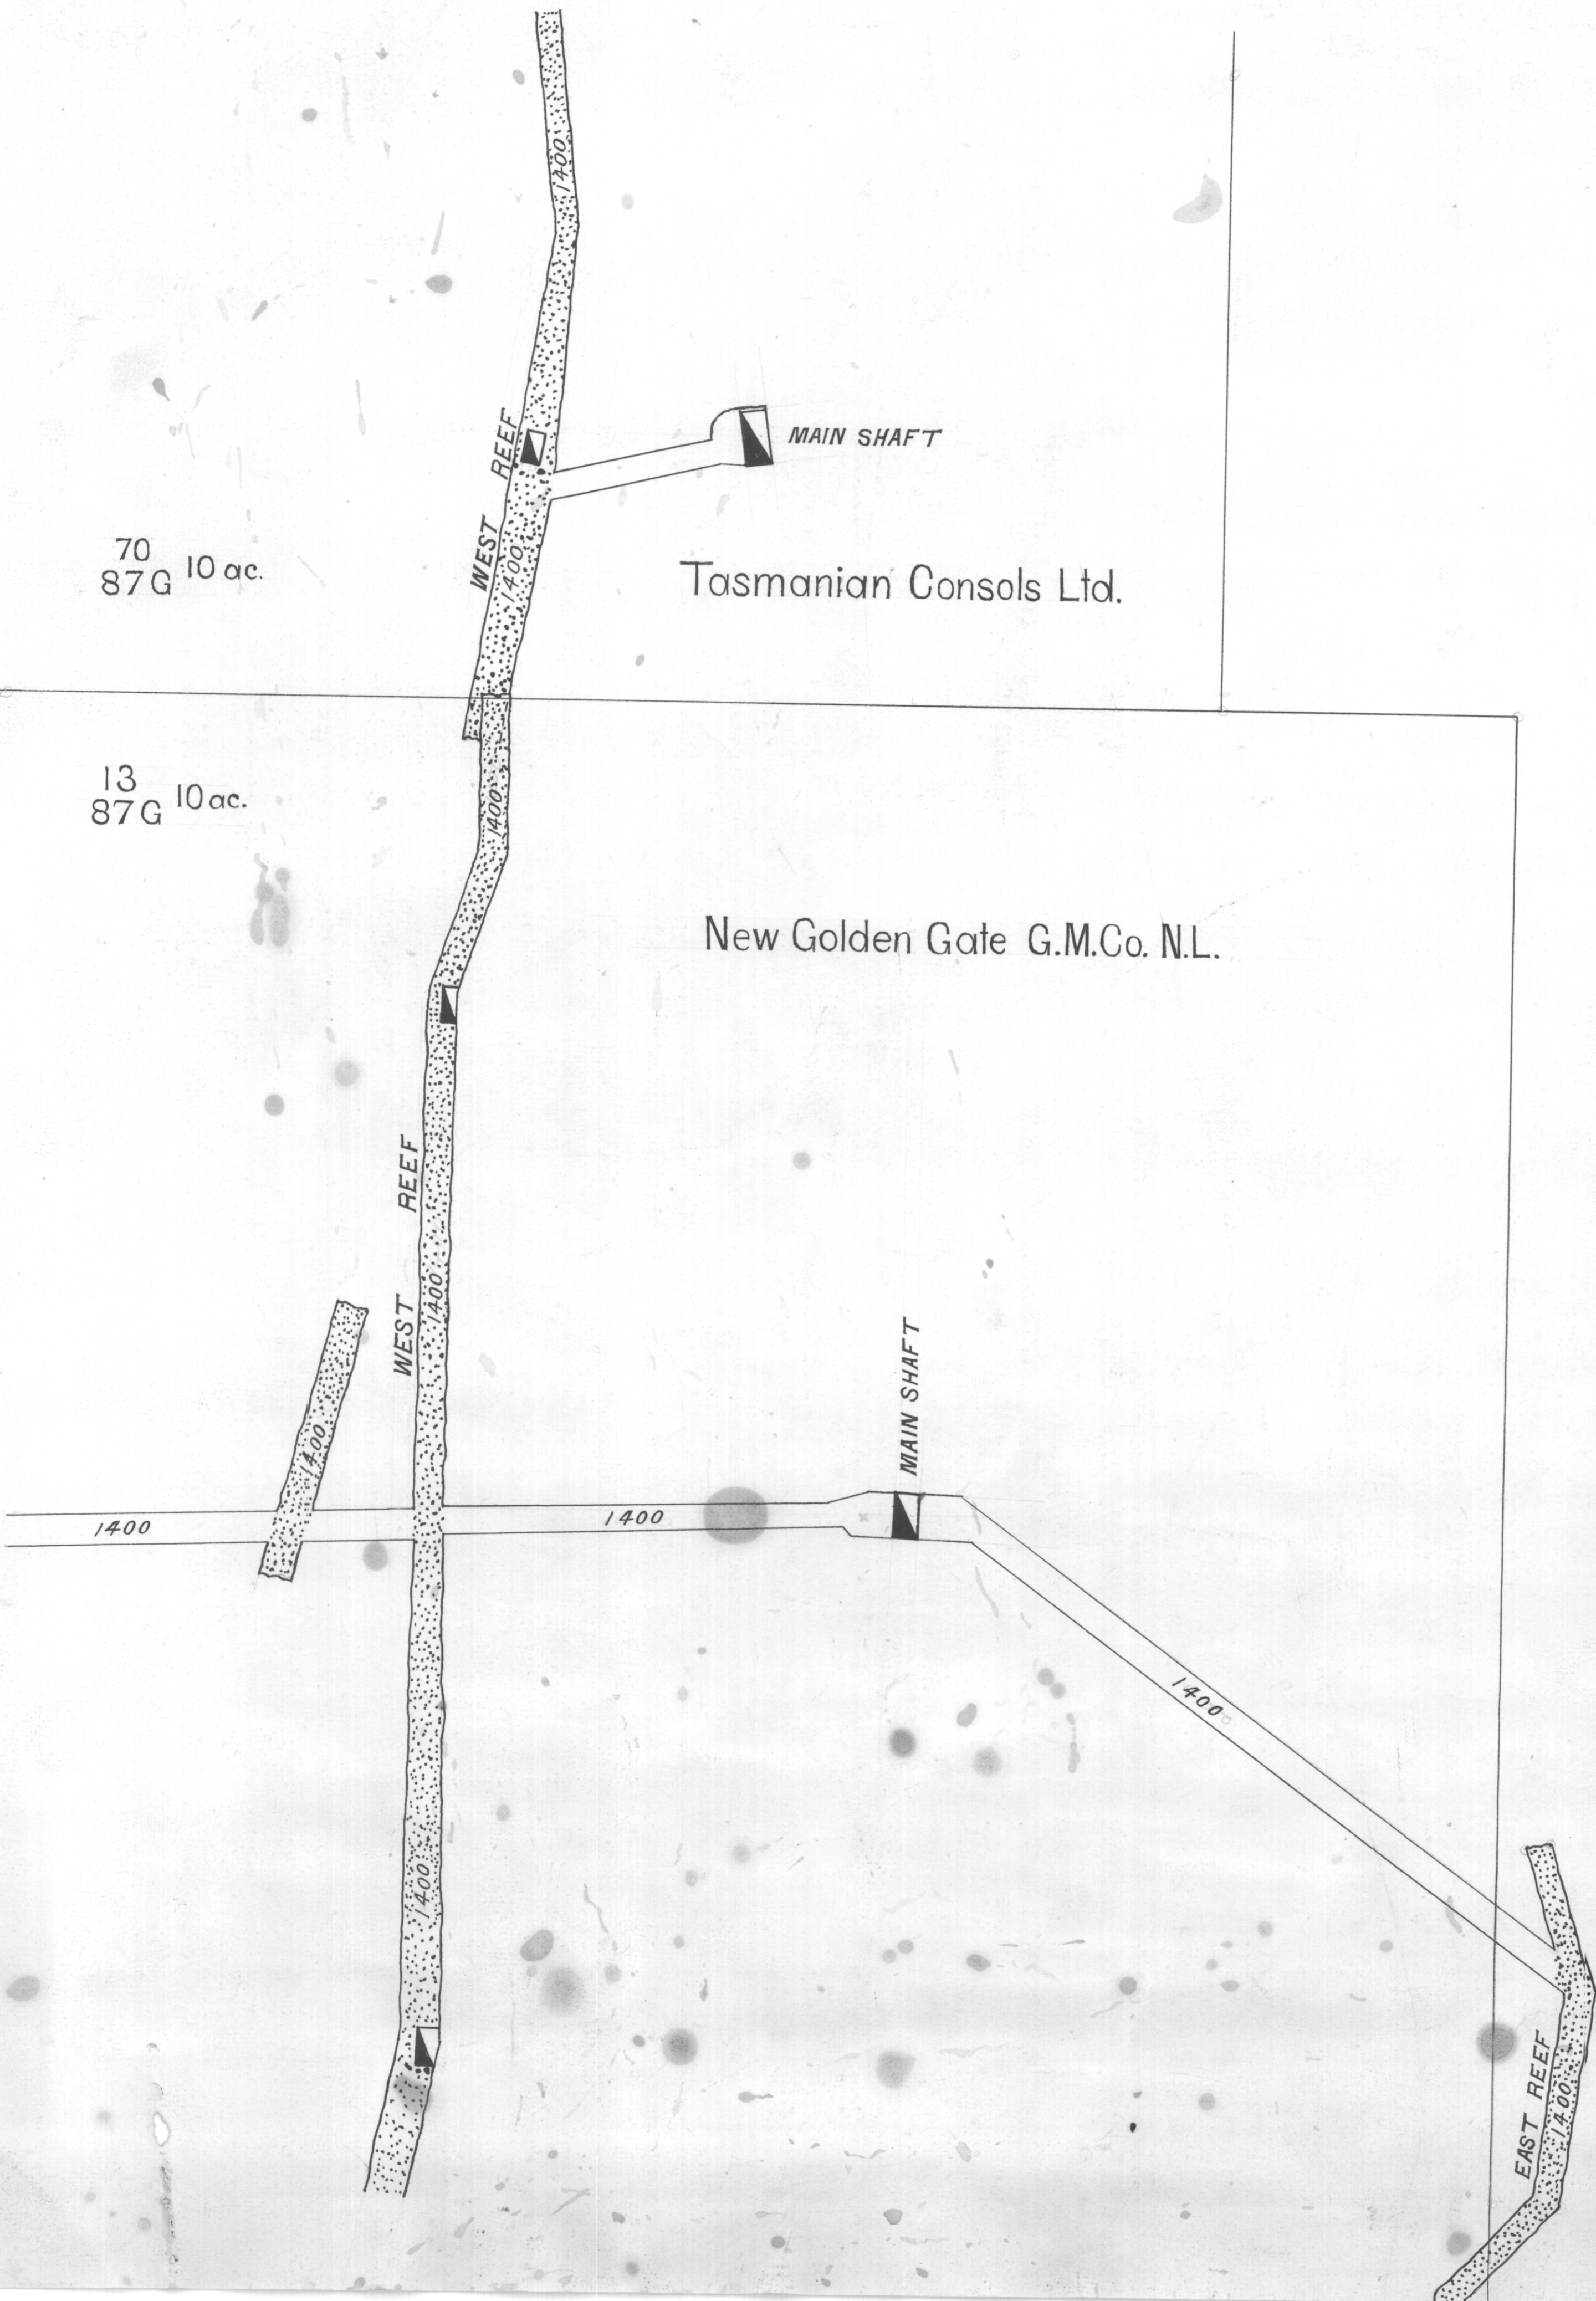

5 cm

MATHWINNA

152

57B₂

LEVELS ON WEST REEF

PLATE 3

Scale 10 5 0 10 20 30 40 50 60 70 80 90 Feet

Reduce width to 8 1/4 inches

70
87G 10 ac.

13
87G 10 ac.

Tasmanian Consols Ltd.

New Golden Gate G.M.Co. N.L.

57H/40