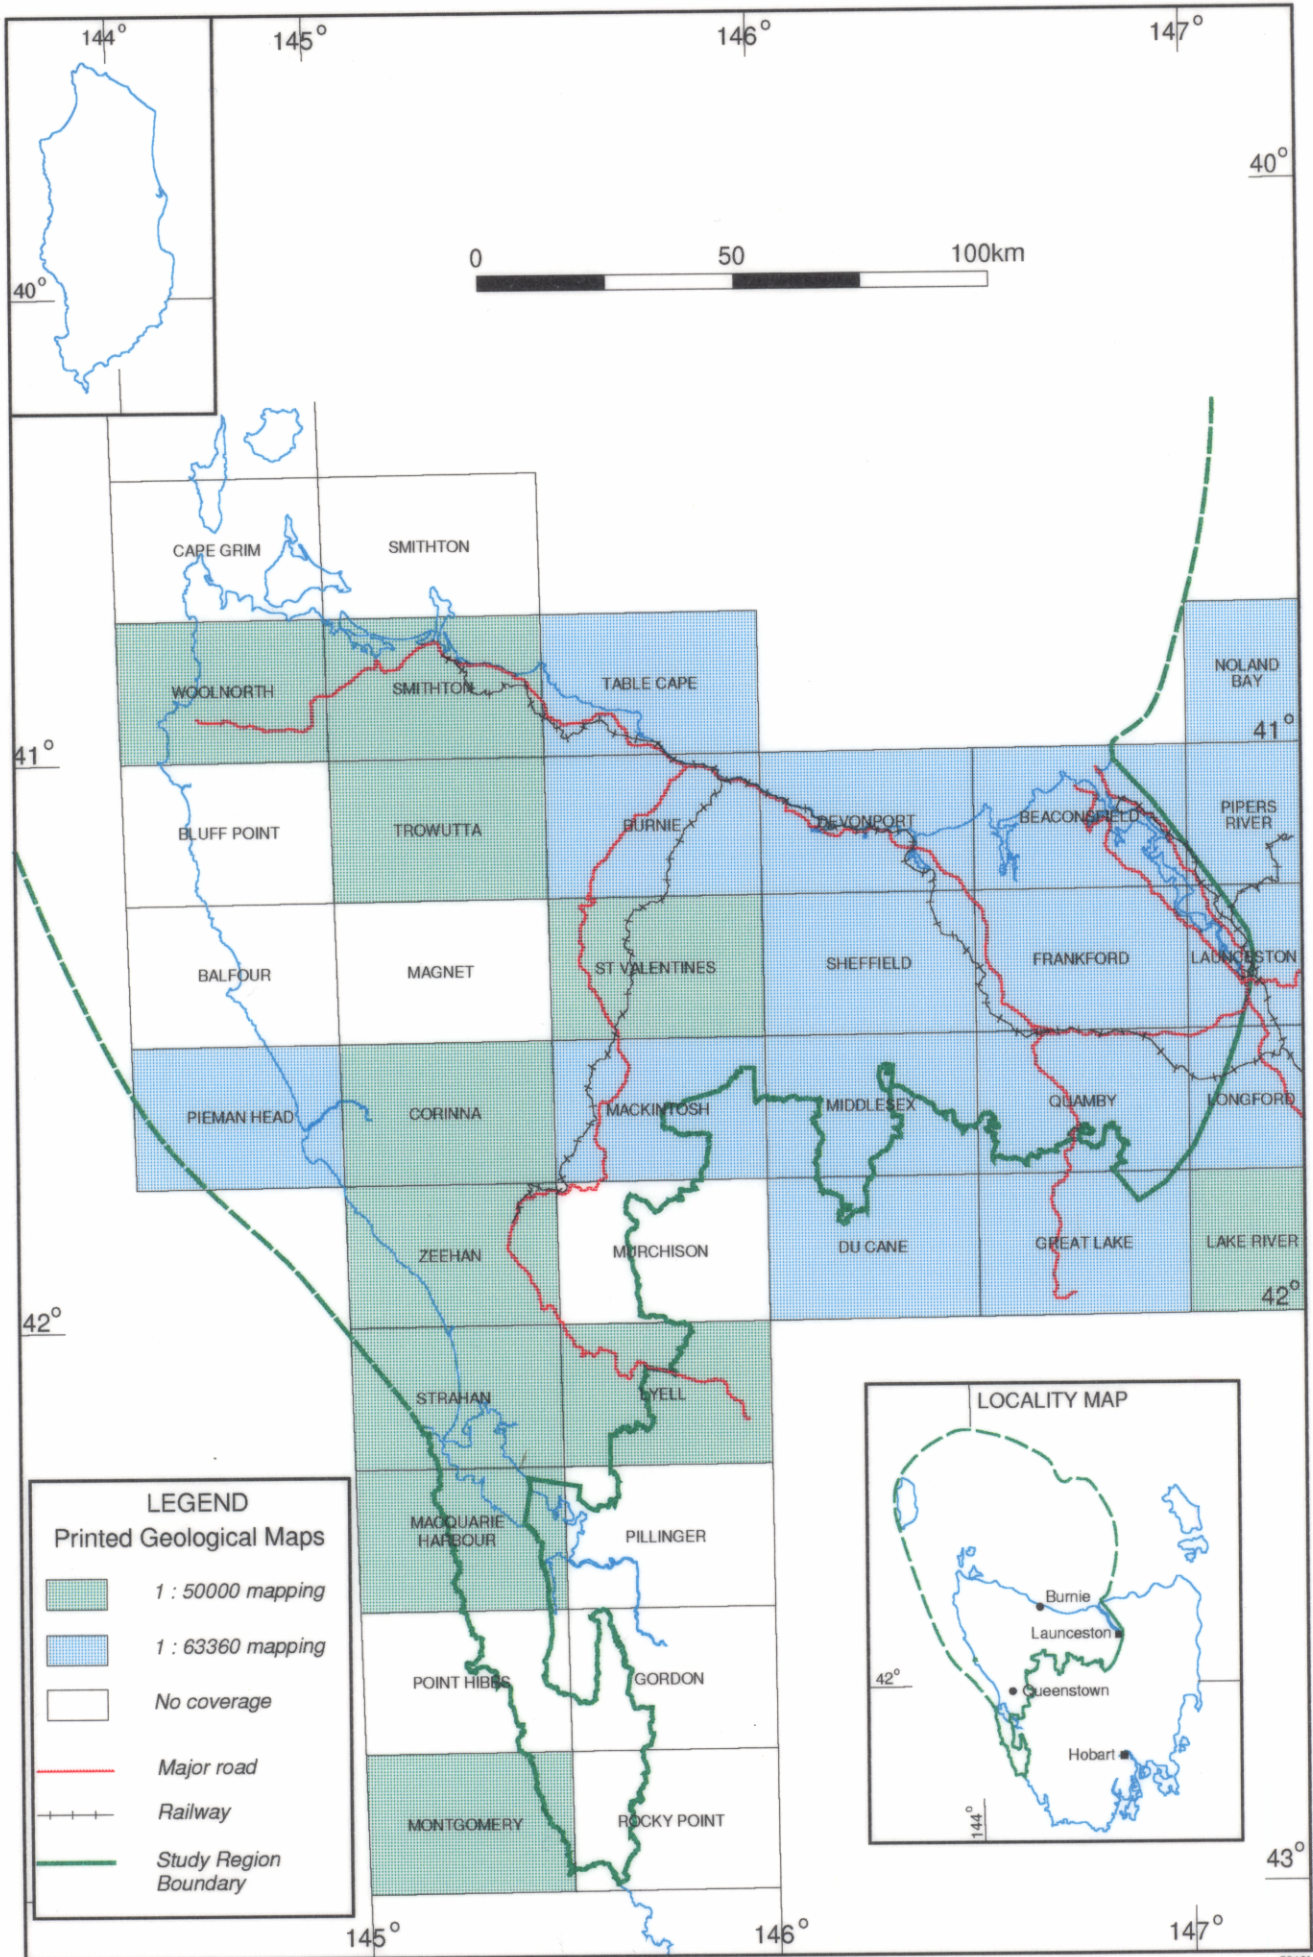

5 cm

LEGEND
Printed Geological Maps

- 1 : 50000 mapping
- 1 : 63360 mapping
- No coverage
- Major road
- Railway
- Study Region Boundary