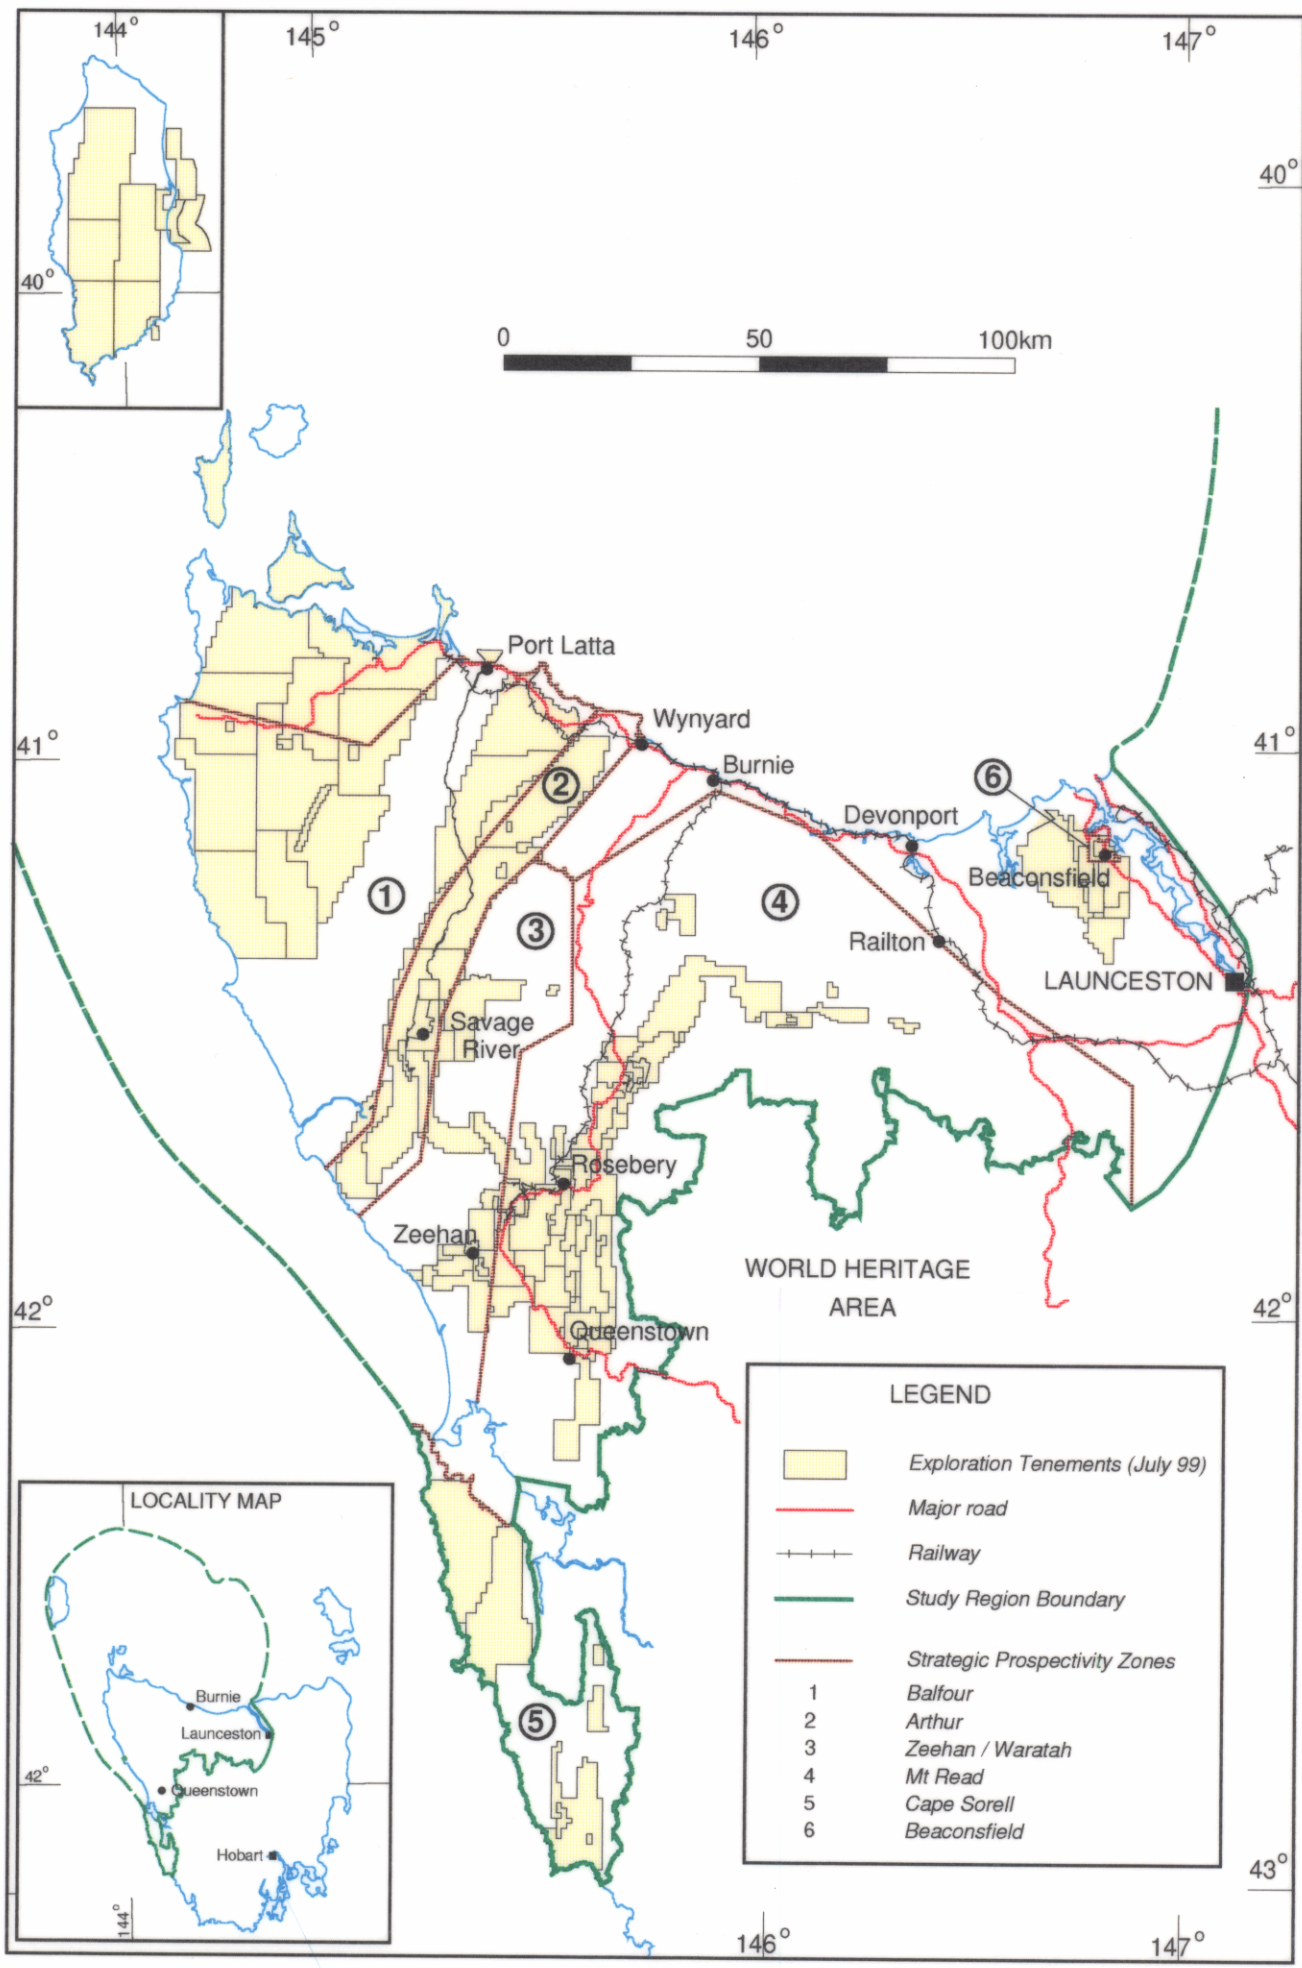

5 cm

**LEGEND**

- Exploration Tenements (July 99)
- Major road
- Railway
- Study Region Boundary
- Strategic Prospectivity Zones
- 1 Balfour
- 2 Arthur
- 3 Zeehan / Waratah
- 4 Mt Read
- 5 Cape Sorell
- 6 Beaconsfield